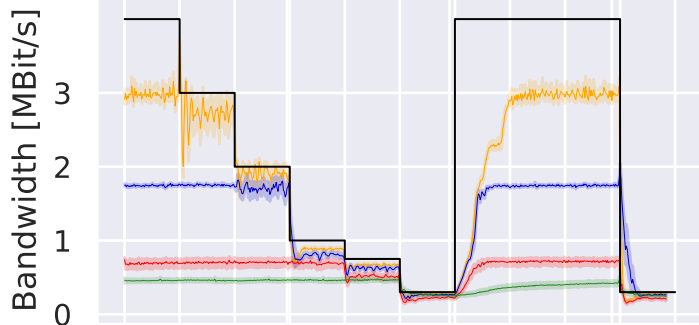

rtt = 10ms

rtt = 200ms

Jitsi Signal Telegram Whatsapp