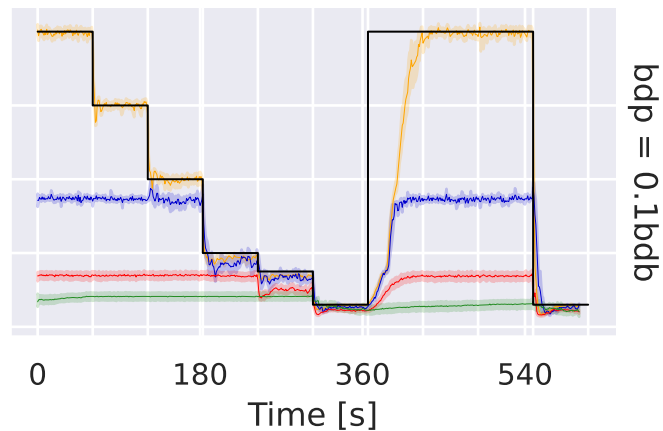

rtt = 10ms

rtt = 200ms

Jitsi Signal Telegram Whatsapp