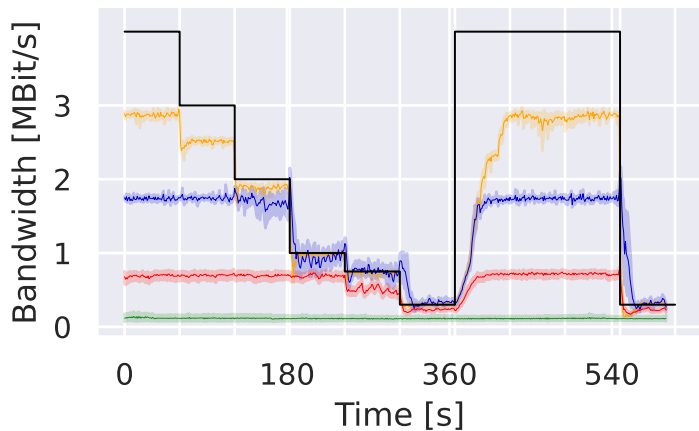

rtt = 10ms

rtt = 200ms

Jitsi Signal Telegram Whatsapp