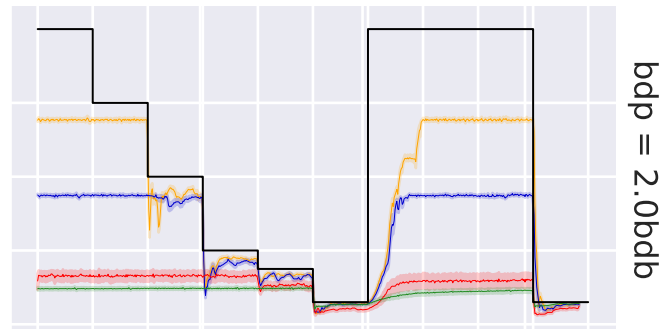

rtt = 10ms

rtt = 200ms

Jitsi Signal Telegram Whatsapp