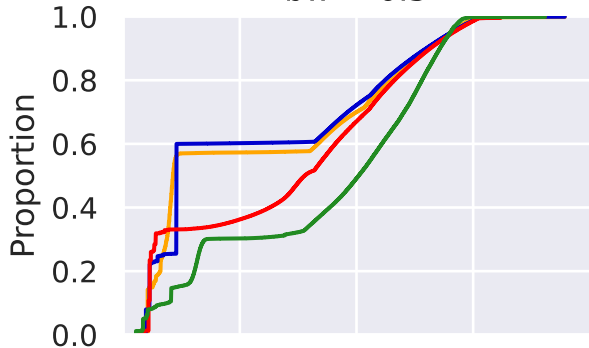

bw = 0.5

bw = 2.0

rtt = 10ms

rtt = 200ms

Jitsi    Signal    Telegram    Whatsapp