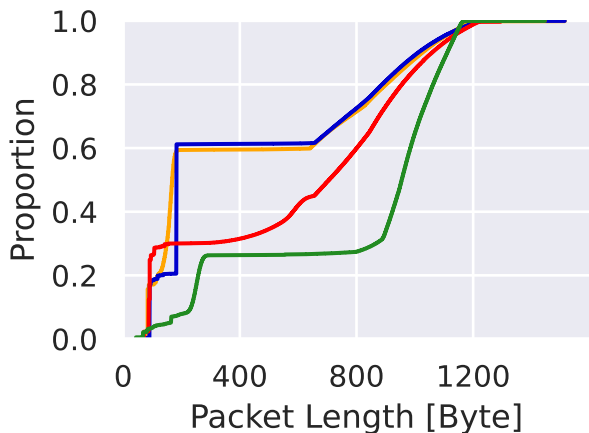

bw = 0.5

bw = 2.0

rtt = 10ms

rtt = 200ms

Jitsi    Signal    Telegram    Whatsapp