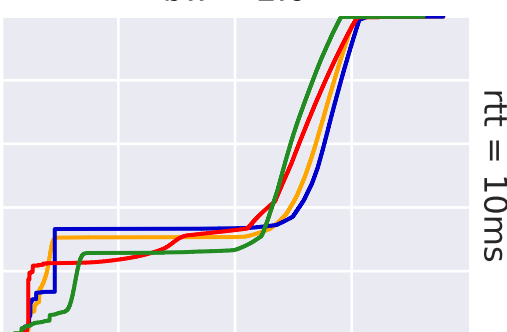

bw = 0.5

bw = 2.0

rtt = 10ms

rtt = 200ms

Jitsi    Signal    Telegram    Whatsapp