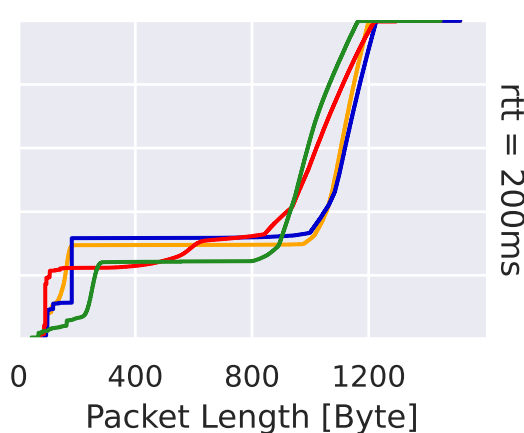

bw = 0.5

bw = 2.0

rtt = 10ms

rtt = 200ms

Jitsi    Signal    Telegram    Whatsapp