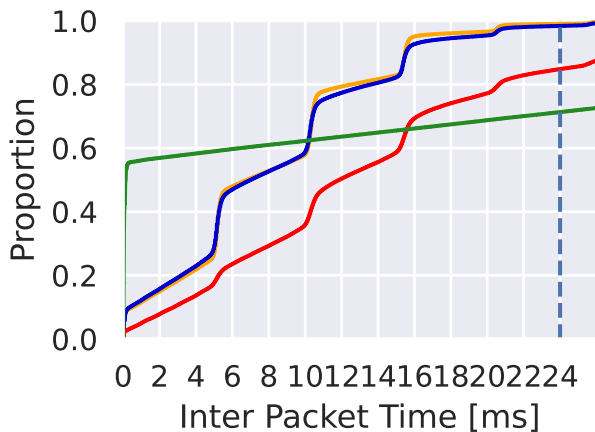

bw = 0.5

bw = 2.0

rtt = 10ms

rtt = 200ms

— Jitsi    — Signal    — Telegram    — Whatsapp