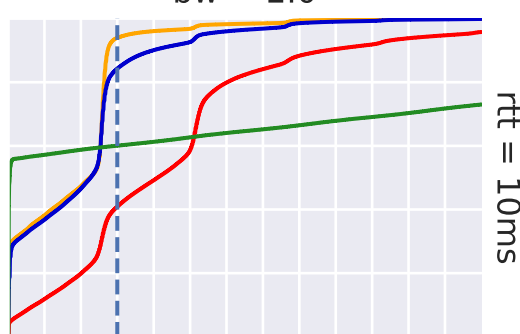

bw = 0.5

bw = 2.0

rtt = 10ms

rtt = 200ms

— Jitsi    — Signal    — Telegram    — Whatsapp