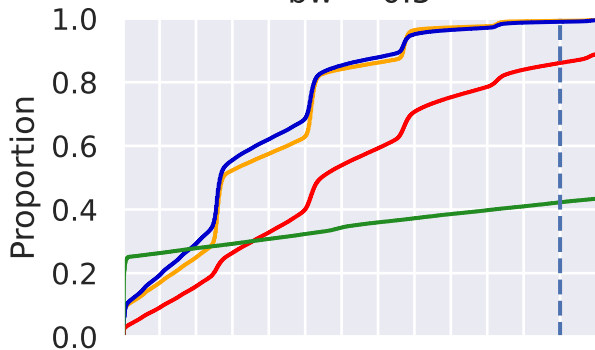

bw = 0.5

bw = 2.0

rtt = 10ms

rtt = 200ms

— Jitsi    — Signal    — Telegram    — Whatsapp