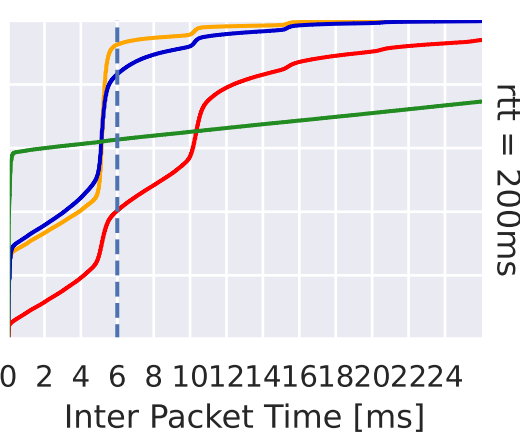

bw = 0.5

bw = 2.0

rtt = 10ms

rtt = 200ms

— Jitsi    — Signal    — Telegram    — Whatsapp