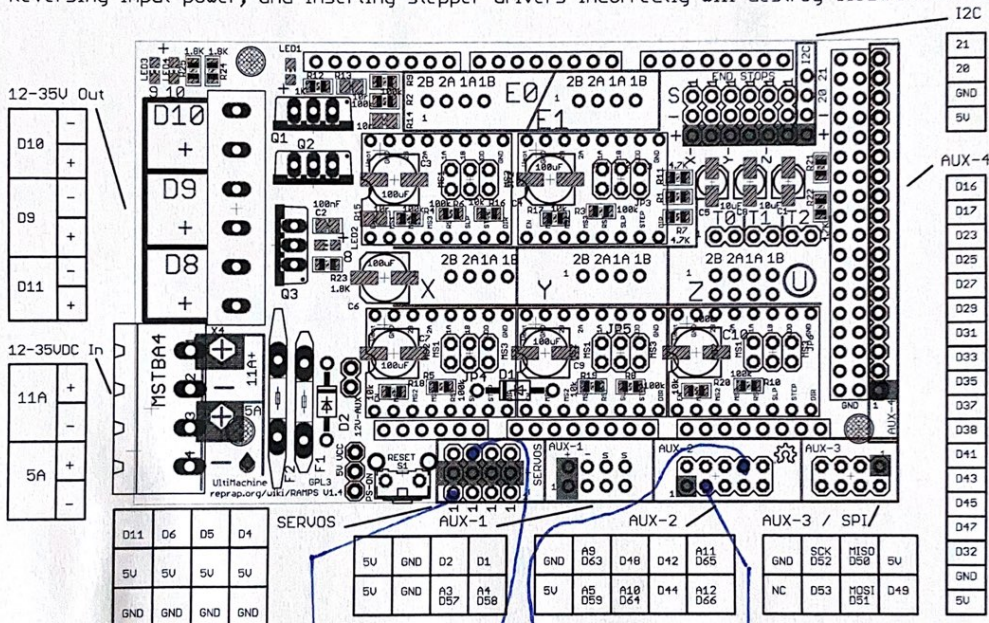

RAMPS 1.4 (RepRap Arduino MEGA Pololu Shield)
reprap.org/wiki/RAMPS1.4

GPL v3

Reversing input power, and inserting stepper drivers incorrectly will destroy electronics.

Copyright 2011 Johnny Russell - Ultimachine