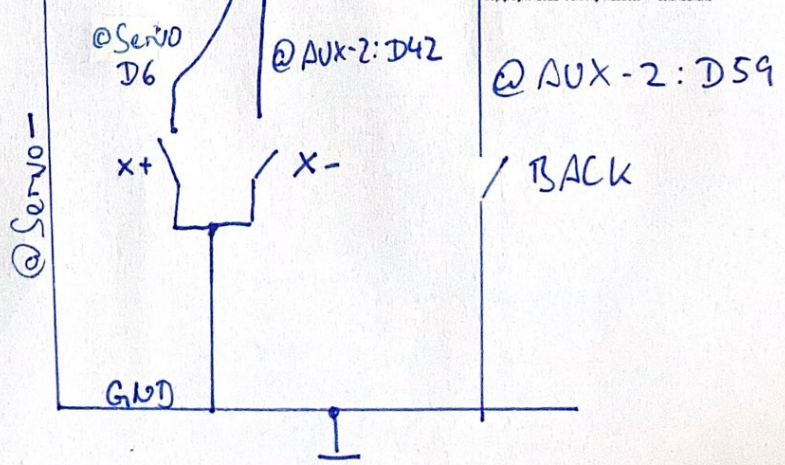

RAMPS 1.4 (RepRap Arduino MEGA Pololu Shield)
reprap.org/wiki/RAMPS1.4

GPL v3

Reversing input power, and inserting stepper drivers incorrectly will destroy electronics.

Copyright 2011 Johnny Russell - Ultimachine