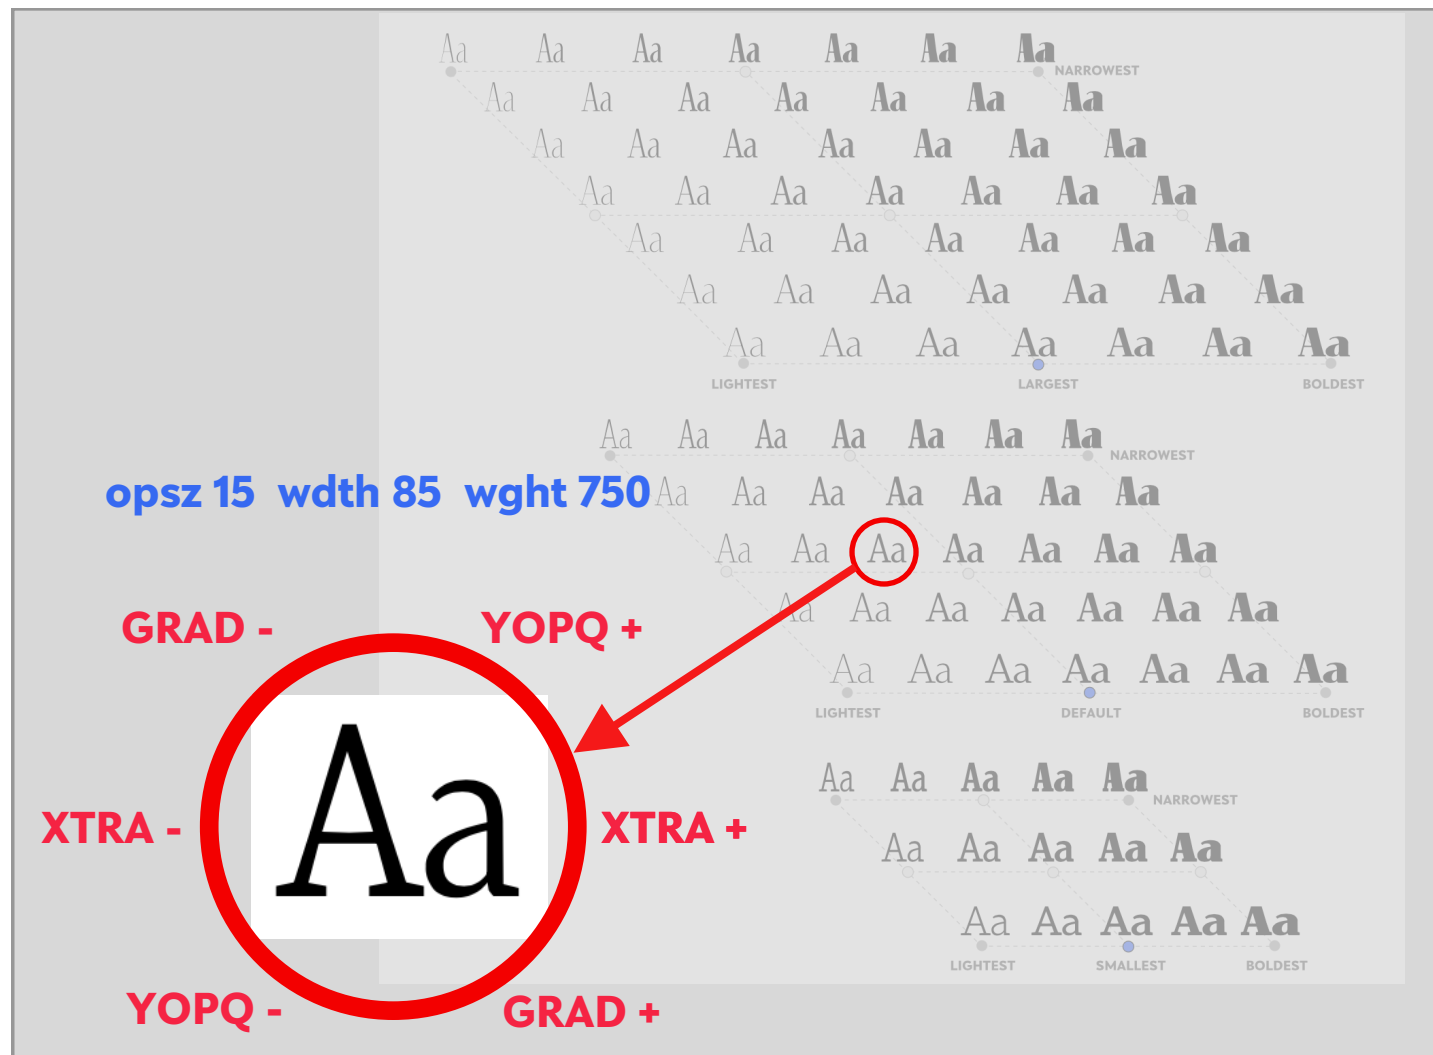

FIGURE 5 ILLUSTRATION AND ANIMATION

What's to be shown is in grey box.

STAGE PLAY
2 SEC. opsz 15 wdth 85 wght 750
2 SEC. opsz 15 wdth 85 wght 750 XTRA -10%
1 SEC. opsz 15 wdth 85 wght 750
2 SEC. opsz 15 wdth 85 wght 750 XTRA +10%
1 SEC. opsz 15 wdth 85 wght 750
2 SEC. opsz 15 wdth 85 wght 750 GRAD +10%
1 SEC. opsz 15 wdth 85 wght 750
2 SEC. opsz 15 wdth 85 wght 750 GRAD -10%
1 SEC. opsz 15 wdth 85 wght 750
2 SEC. opsz 15 wdth 85 wght 750 YOPQ +10%
1 SEC. opsz 15 wdth 85 wght 750
2 SEC. opsz 15 wdth 85 wght 750 YOPQ -10%
opsz 15 wdth 85 wght 750
END with last line OR LOOP w/out last line