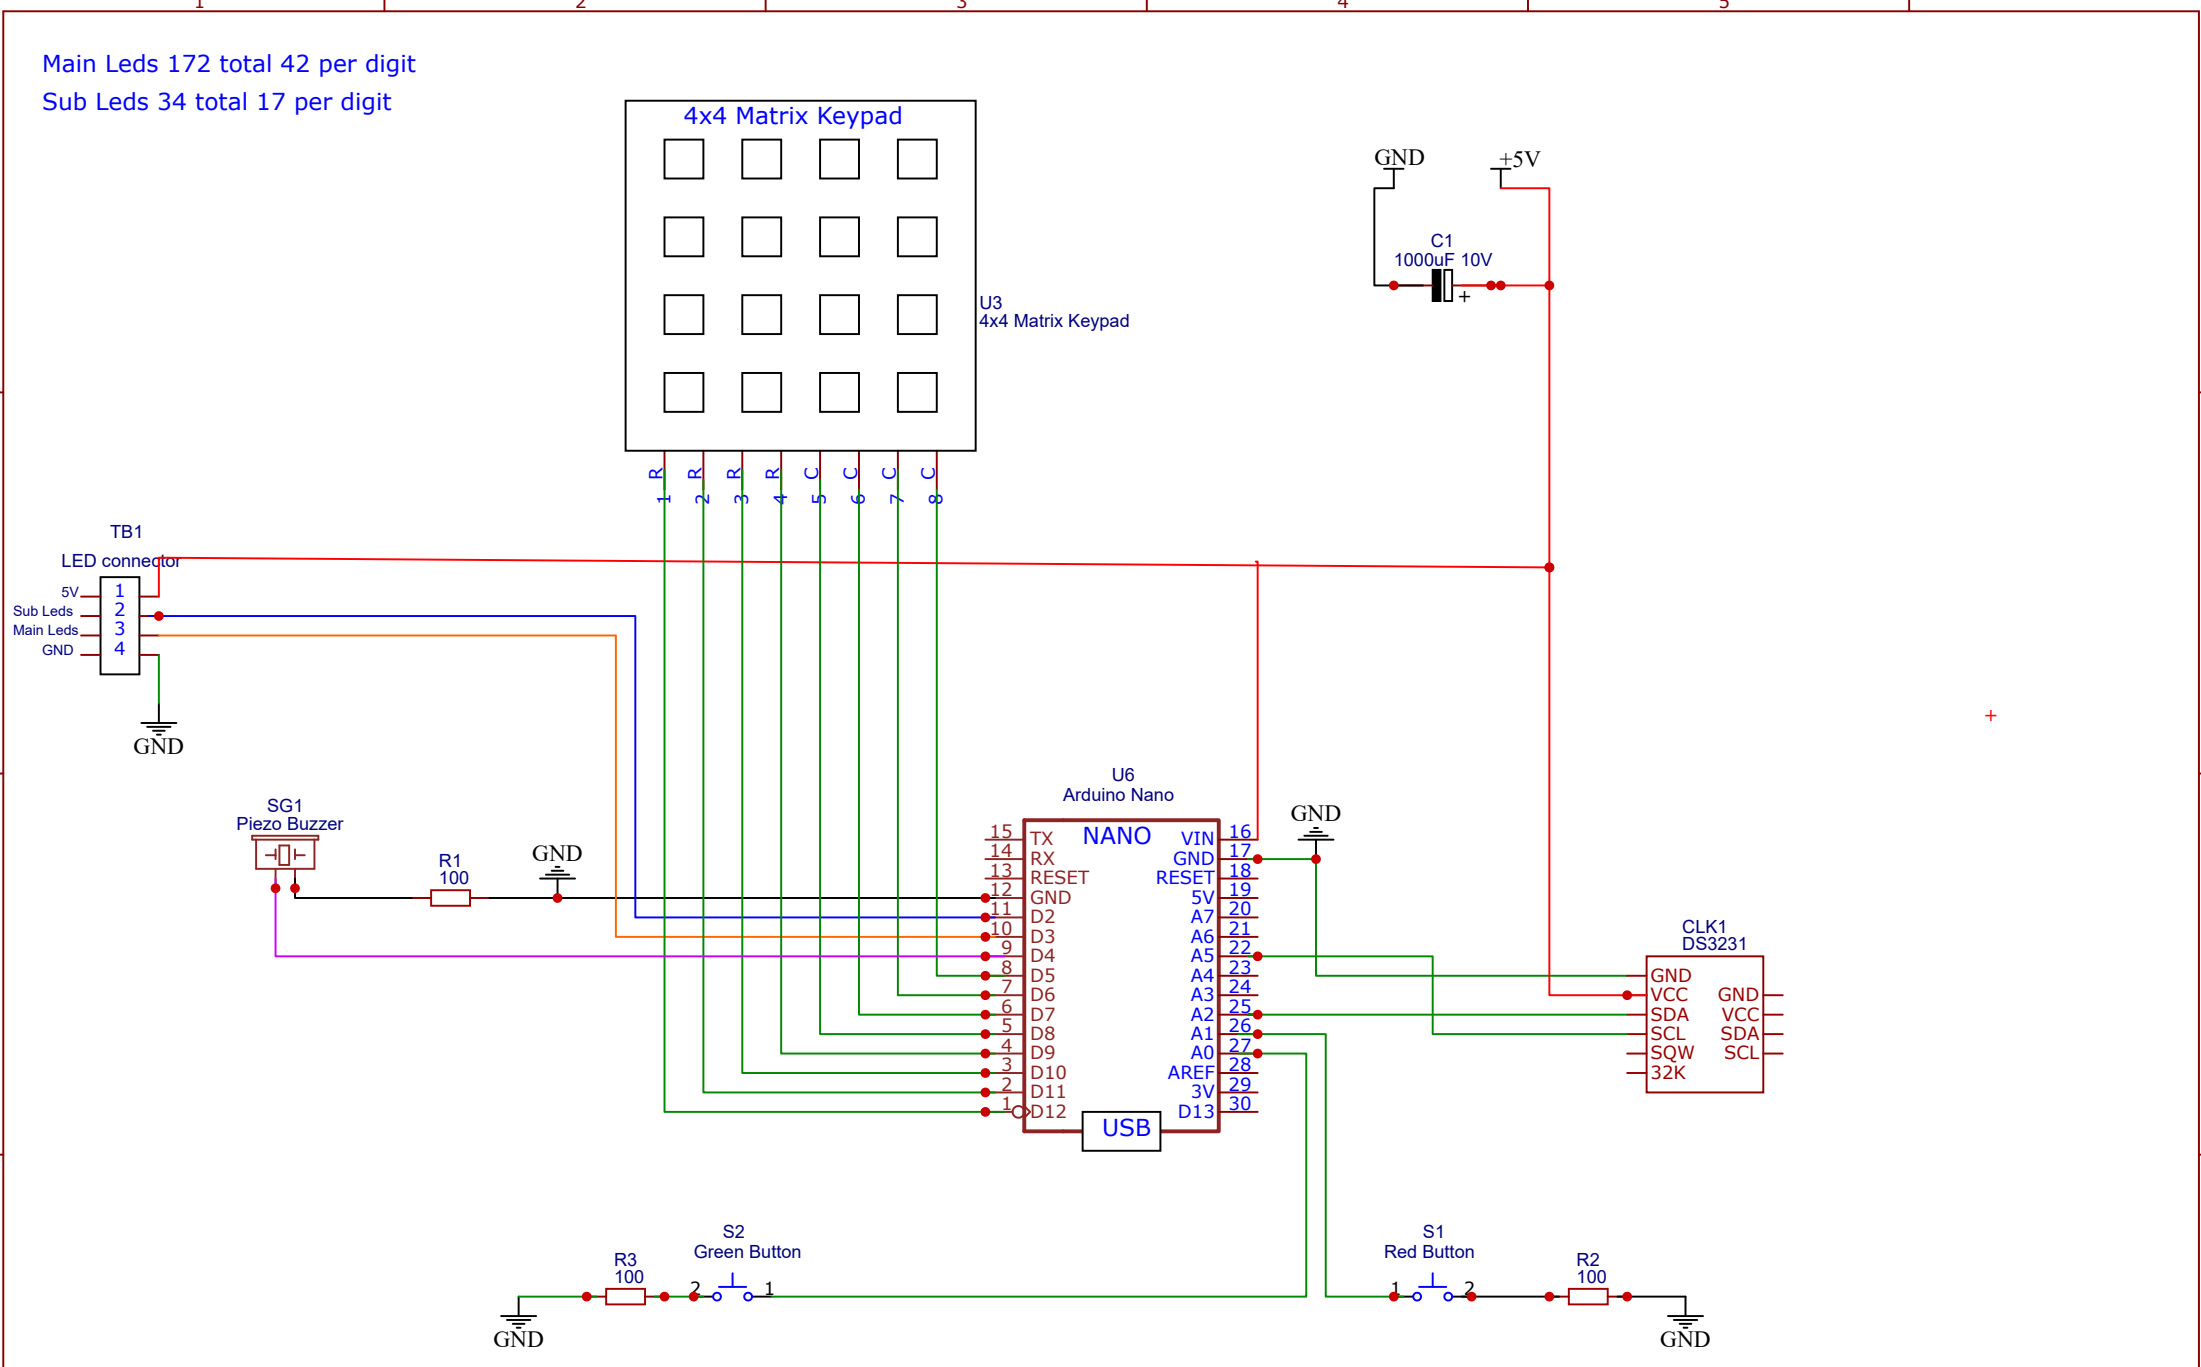

Main Leds 172 total 42 per digit  
 Sub Leds 34 total 17 per digit

TITLE: <b>Gym Timer</b>		REV: 1.0
	Company: <b>Motech Solutions</b>	Sheet: 1/1
	Date: <b>2021-05-11</b>	Drawn By: <b>motechsolutions</b>