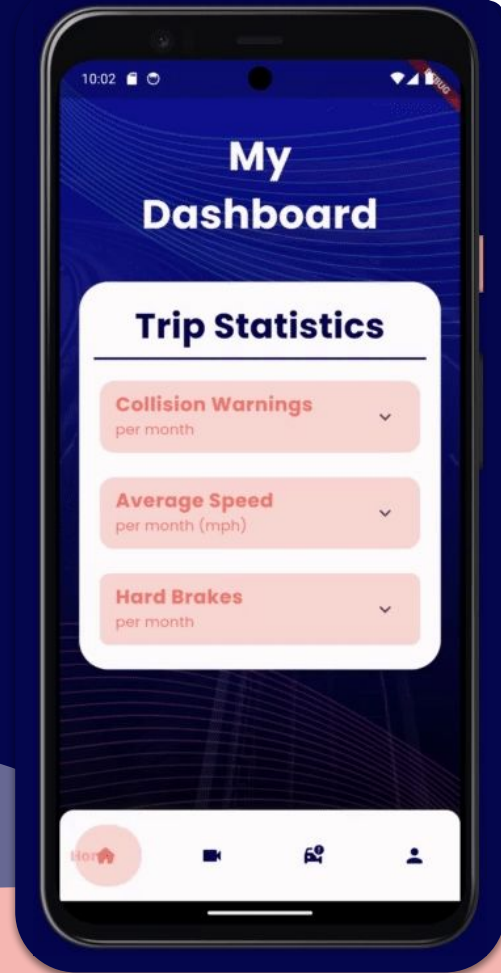

SafeDrive

Source: National Highway Traffic Safety Administration (NHTSA)

What is SafeDrive?

An application that
provides drivers with
assistance and
accountability on and
off the road

Meet the Team

Alan
Roybal

Abhinav
Malkoochi

Advay
Chandramouli

Arvindh Kumar
Kalainathan

Poojitha
Kommera

Tech Stack

Camera

Alerts the user of pedestrians or vehicles, using **visual** and **audio** cues

Accident Report

A series of **prompts** to help the user in case of an accident

Statistics

Provides **breakdowns** of:

- Collision Warnings
- Average Speed
- Hard Brakes

Recorded Demo

A stylized nighttime landscape illustration. The background is a dark blue night sky with white clouds and stars. In the foreground, a dark grey road with white dashed lines runs horizontally. On the left, there is a black silhouette of a house with a chimney. To its right is a large, rounded tree with a pinkish-red canopy and a thin trunk. Further right, a red sports car is driving on the road. In the background, there are rolling hills in shades of purple and blue. On the far right, there is another large, rounded tree with a pinkish-red canopy and a thin trunk, and a red location pin icon. A large white banner with a dark red border is positioned in the upper middle of the scene, containing the text "Live Demo!".

Frontend

User friendly interface

Backend

Training the model

Future Implementation

Record the license plate
if there is an accident

Record the last few
seconds if there is an
accident

Stay safe with
SafeDrive!