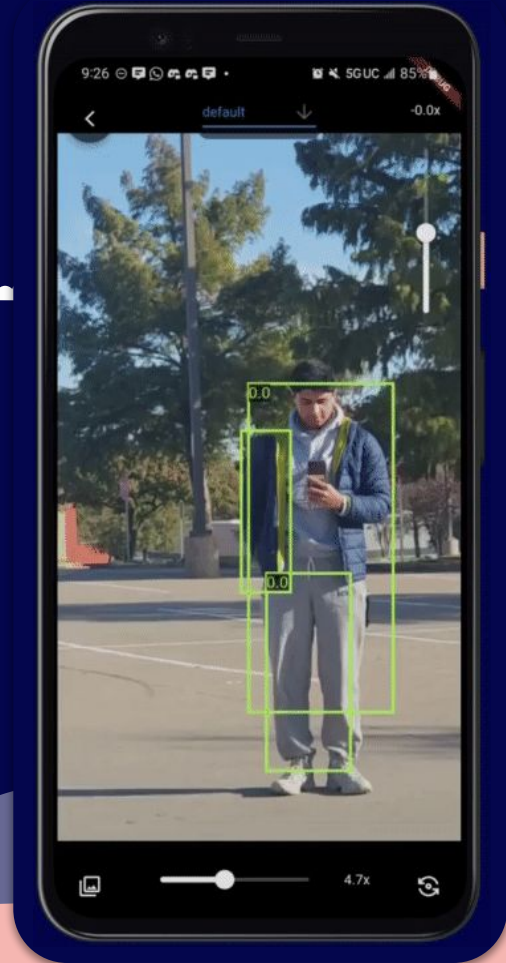

SafeDrive

Source: National Highway Traffic Safety Administration (NHTSA)

What is SafeDrive?

An application that
provides drivers with
assistance and
accountability on and
off the road

Meet the Team

Alan
Roybal

Abhinav
Malkoochi

Advay
Chandramouli

Arvindh Kumar
Kalainathan

Poojitha
Kommera

Tech Stack

Camera

Alerts the user of pedestrians or vehicles, using **visual** and **audio** cues

Accident Report

A series of **prompts** to help the user in case of an accident

Statistics

Provides **breakdowns** of:

- Collision Warnings
- Average Speed
- Hard Brakes

Recorded Demo

A stylized nighttime landscape illustration. The background is a dark blue night sky with white clouds and stars. In the foreground, a dark grey road with white dashed lines runs horizontally. On the left, there is a black silhouette of a house with a chimney. To its right is a large, rounded tree with a pinkish-red canopy and a thin trunk. Further right, a red sports car is driving on the road. In the background, there are rolling hills in shades of purple and blue. On the far right, there is another large, rounded tree with a pinkish-red canopy and a thin trunk, and a red location pin icon. A large white banner with a dark red border is positioned in the upper middle of the scene, containing the text "Live Demo!".