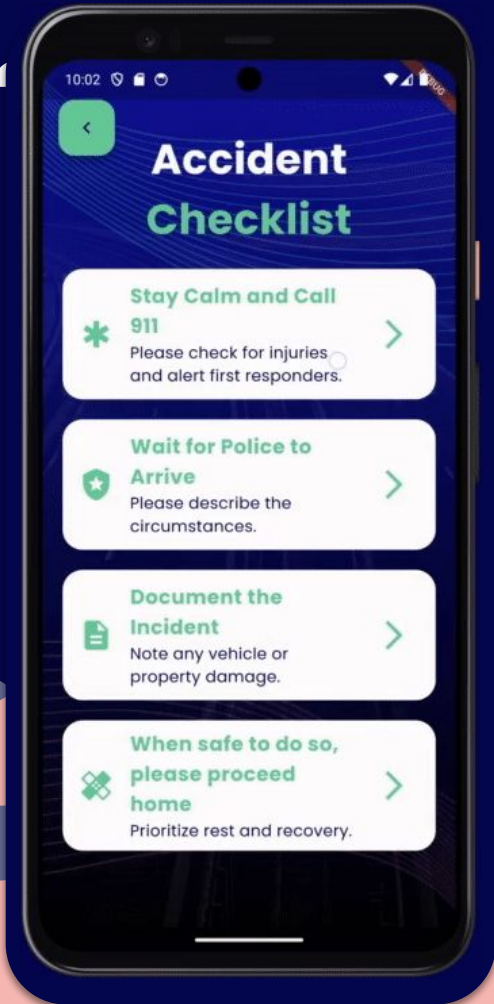

SafeDrive

Source: National Highway Traffic Safety Administration (NHTSA)

What is SafeDrive?

An application that
provides drivers with
assistance and
accountability on and
off the road

Meet the Team

Alan
Roybal

Abhinav
Malkoochi

Advay
Chandramouli

Arvindh Kumar
Kalainathan

Poojitha
Kommera

Tech Stack

Camera

Alerts the user of pedestrians or vehicles, using **visual** and **audio** cues

Accident Report

A series of **prompts** to help the user in case of an accident

Statistics

Provides **breakdowns** of:

- Collision Warnings
- Average Speed
- Hard Brakes

Recorded Demo

A stylized nighttime landscape illustration. The background is a dark blue night sky with white clouds and stars. In the foreground, a dark grey road with white dashed lines runs horizontally. On the left, there is a black silhouette of a house with a chimney. To its right is a large, rounded tree with a pinkish-red canopy and a thin trunk. Further right, a red sports car is driving on the road. In the background, there are rolling hills in shades of purple and blue. On the far right, there is another large, rounded tree with a pinkish-red canopy and a thin trunk, and a red location pin icon. A large white banner with a dark red border is positioned in the upper middle of the scene, containing the text "Live Demo!".

Frontend

User friendly interface

Backend

Training the model

Future Implementation

Record the license plate
if there is an accident

Record the last few
seconds if there is an
accident

Stay safe with
SafeDrive!