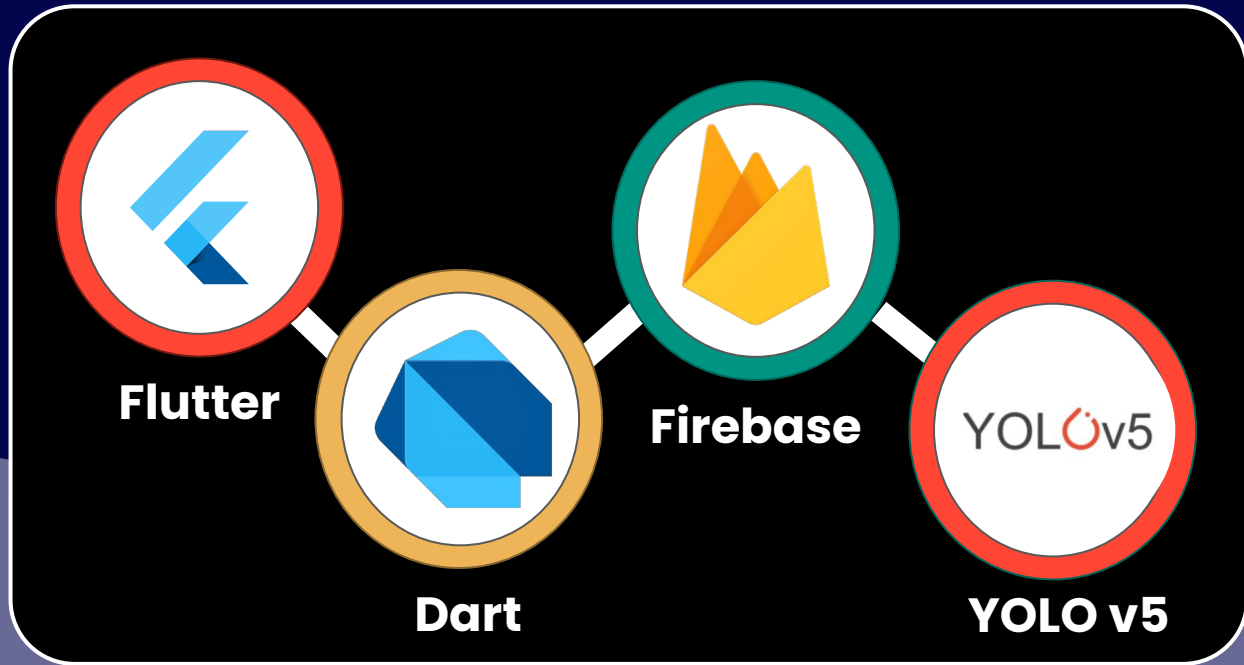

SafeDrive

Source: National Highway Traffic Safety Administration (NHTSA)

What is SafeDrive?

An application that
provides drivers with
assistance and
accountability on and
off the road

Meet the Team

Alan
Roybal

Abhinav
Malkoochi

Advay
Chandramouli

Arvindh Kumar
Kalainathan

Poojitha
Kommera

Tech Stack

Camera

Alerts the user of pedestrians or vehicles, using **visual** and **audio** cues

Accident Report

A series of **prompts** to help the user in case of an accident

Statistics

Provides **breakdowns** of:

- Collision Warnings
- Average Speed
- Hard Brakes

Recorded Demo

A stylized nighttime landscape illustration. The background is a dark blue night sky with white clouds and stars. In the foreground, a dark grey road with white dashed lines runs horizontally. On the left, there is a black silhouette of a house with a chimney. To its right is a large, rounded tree with a pinkish-red canopy and a thin trunk. Further right, a red sports car is driving on the road. In the background, there are rolling hills in shades of purple and blue. On the far right, there is another large, rounded tree with a pinkish-red canopy and a thin trunk, and a red location pin icon. A large white banner with a dark red border is positioned in the upper middle of the scene, containing the text "Live Demo!".

Frontend

User friendly interface

Backend

Training the model

Future Implementation

Record the license plate
if there is an accident

Record the last few
seconds if there is an
accident

Stay safe with
SafeDrive!