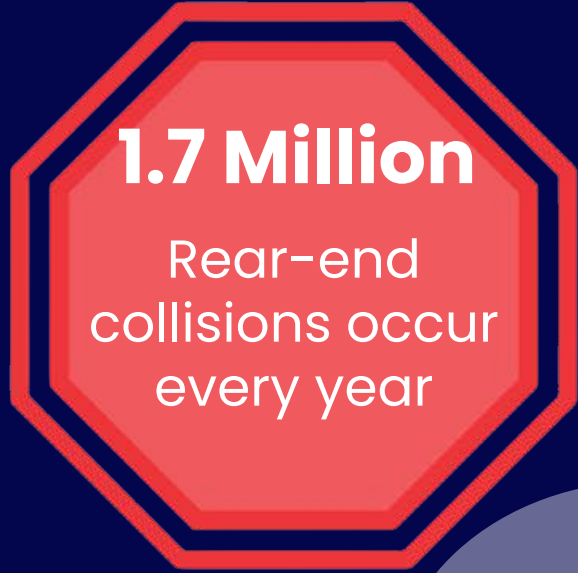

SafeDrive

Source: National Highway Traffic Safety Administration (NHTSA)

What is SafeDrive?

An application that
provides drivers with
assistance and
accountability on and
off the road

Meet the Team

Alan
Roybal

Abhinav
Malkoochi

Advay
Chandramouli

Arvindh Kumar
Kalainathan

Poojitha
Kommera

Tech Stack

Camera

Alerts the user of pedestrians or vehicles, using **visual** and **audio** cues

Accident Report

A series of **prompts** to help the user in case of an accident

Statistics

Provides **breakdowns** of:

- Collision Warnings
- Average Speed
- Hard Brakes

Recorded Demo

A stylized nighttime landscape illustration. The background is a dark blue night sky with white clouds and stars. In the foreground, a dark grey road with white dashed lines runs horizontally. On the left, there is a black silhouette of a house with a chimney. To its right is a large, rounded tree with a pinkish-red canopy and a thin trunk. Further right, a red sports car is driving on the road. In the background, there are rolling hills in shades of purple and blue. On the far right, there is another large, rounded tree with a pinkish-red canopy and a thin trunk, and a red location pin icon. A large white banner with a dark red border is positioned in the upper middle of the scene, containing the text "Live Demo!".