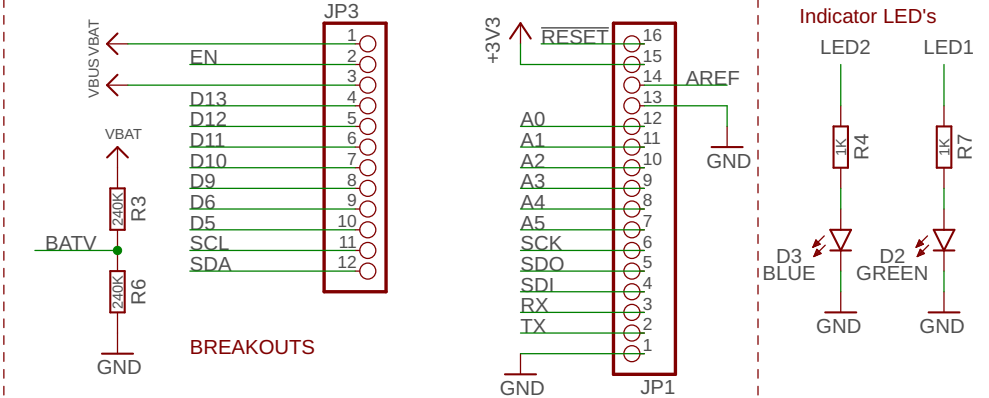

**POWER AND FILTERING**

**RESET**

**USB AND BATTERY CHARGING**

B

**Internal SPI on SPI1**

C

ISSUE			© 2015
DRAWN	TITLE		REV
P. Oldberg			0.3
CHECKED	DATE	DRG N°	
>CHECKED	2022-04-06 09:03		
DATE	FILE: Challenger-840		PAGE: 1/1
>DATE			