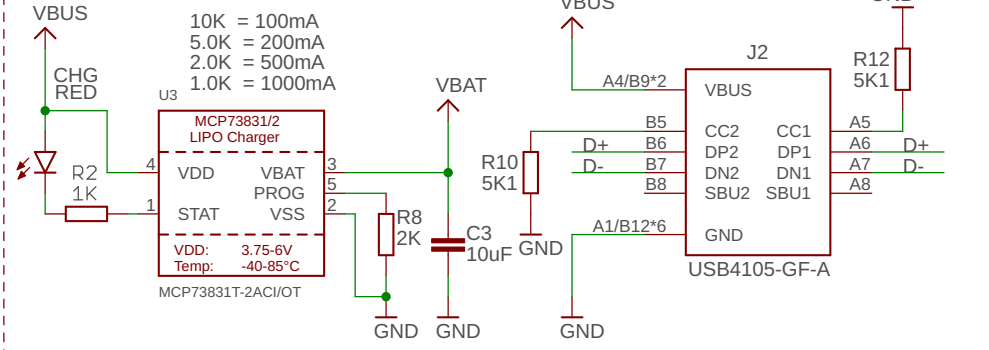

**POWER AND FILTERING**

**RESET**

**USB AND BATTERY CHARGING**

B

**Internal SPI on SPI1**

C

ISSUE			© 2015
DRAWN	TITLE		REV
P. Oldberg			0.3
CHECKED	DATE	DRG N°	
>CHECKED	2022-04-06 09:03		
DATE	FILE: Challenger-840		PAGE: 1/1
>DATE			