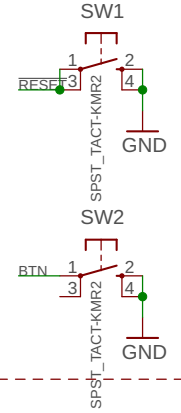

**POWER AND FILTERING**

**RESET**

**USB AND BATTERY CHARGING**

B

**Internal SPI on SPI1**

C

ISSUE			© 2015
DRAWN	TITLE		REV
P. Oldberg			0.3
CHECKED	DATE	DRG N°	
>CHECKED	2022-04-06 09:03		
DATE	FILE: Challenger-840		PAGE: 1/1
>DATE			