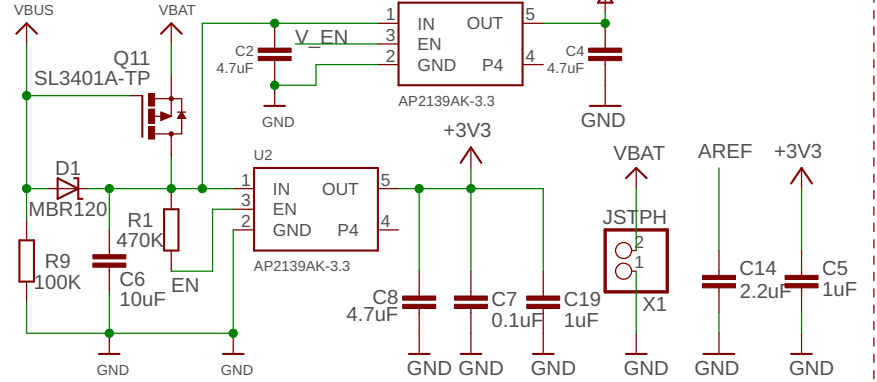

**POWER AND FILTERING**

**RESET**

**USB AND BATTERY CHARGING**

B

**Internal SPI on SPI1**

C

ISSUE			© 2015
DRAWN	TITLE		REV
P. Oldberg			0.3
CHECKED	DATE	DRG N°	
>CHECKED	2022-04-06 09:03		
DATE	FILE: Challenger-840		PAGE: 1/1
>DATE			