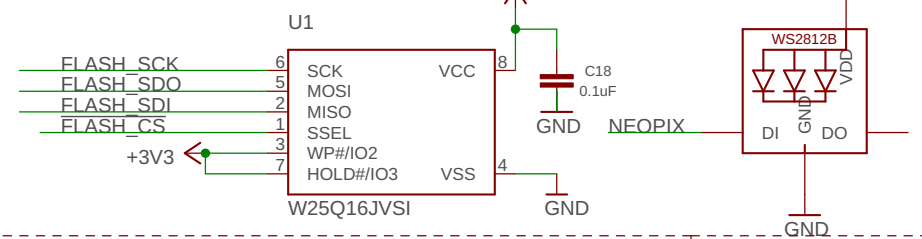

**POWER AND FILTERING**

**RESET**

**USB AND BATTERY CHARGING**

B

**Internal SPI on SPI1**

C

ISSUE			© 2015
DRAWN	TITLE		REV
P. Oldberg			0.3
CHECKED	DATE	DRG N°	
>CHECKED	2022-04-06 09:03		
DATE	FILE: Challenger-840		PAGE: 1/1
>DATE			