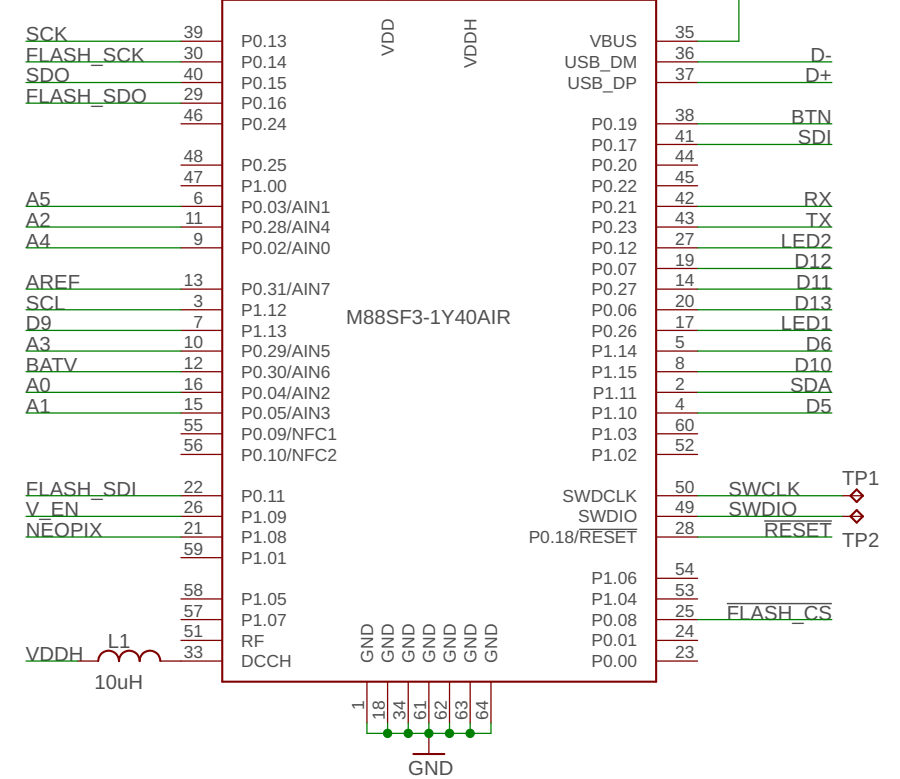

**POWER AND FILTERING**

**RESET**

**USB AND BATTERY CHARGING**

B

**Internal SPI on SPI1**

C

ISSUE			© 2015
DRAWN	TITLE		REV
P. Oldberg			0.3
CHECKED	DATE	DRG N°	
>CHECKED	2022-04-06 09:03		
DATE	FILE: Challenger-840		PAGE: 1/1
>DATE			