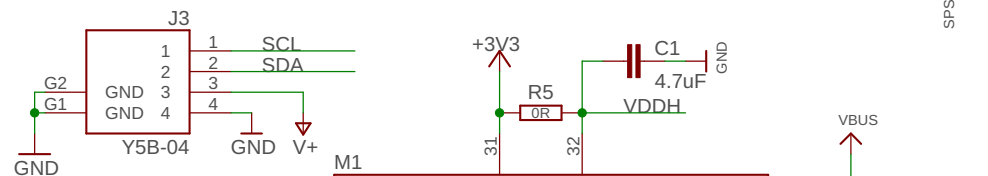

**POWER AND FILTERING**

**RESET**

**USB AND BATTERY CHARGING**

B

**Internal SPI on SPI1**

C

ISSUE			© 2015
DRAWN	TITLE		REV
P. Oldberg			0.3
CHECKED	DATE	DRG N°	
>CHECKED	2022-04-06 09:03		
DATE	FILE: Challenger-840		PAGE: 1/1
>DATE			