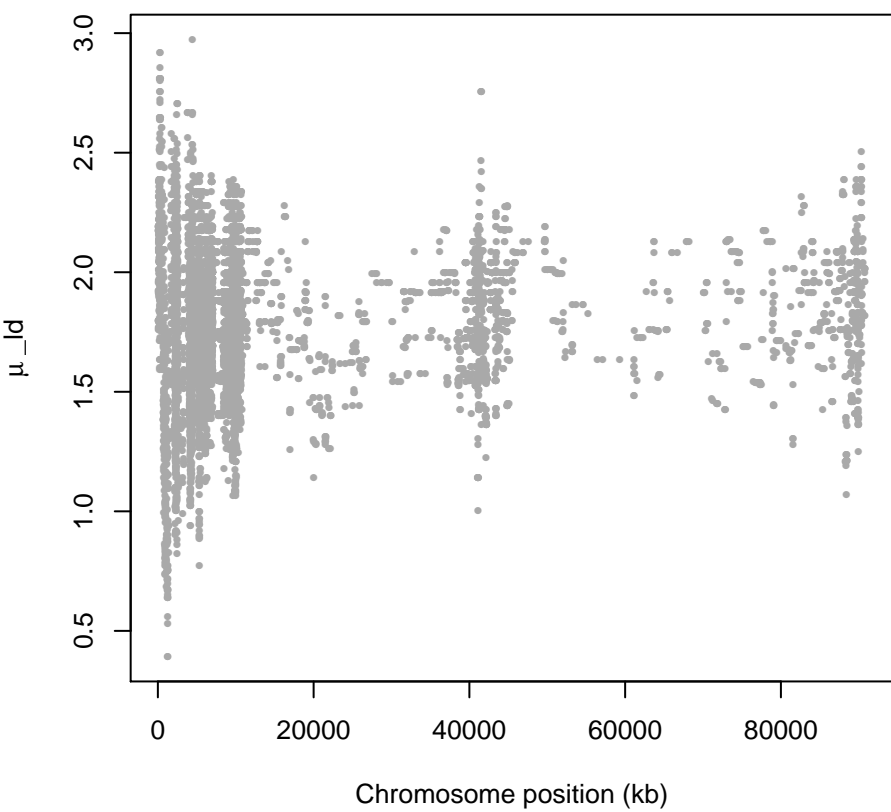

μ_{var} curve for test_run . chrY

μ_{sfs} curve for test_run . chrY

μ_{ld} curve for test_run . chrY

μ curve for test_run . chrY