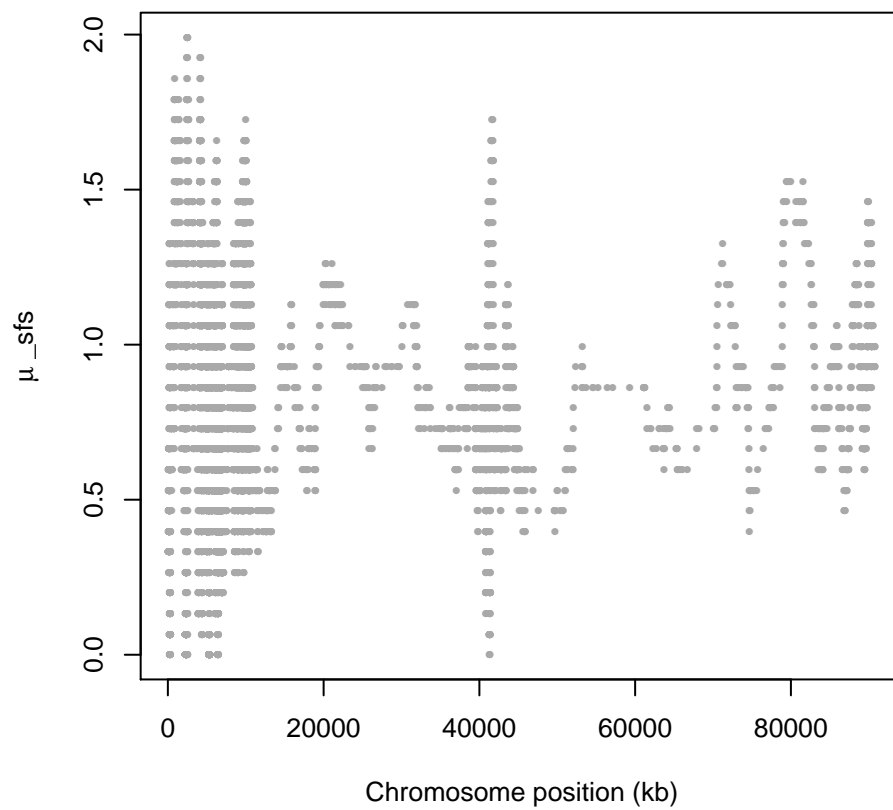

μ_{var} curve for test_run . chrY

μ_{sfs} curve for test_run . chrY

μ_{ld} curve for test_run . chrY

μ curve for test_run . chrY