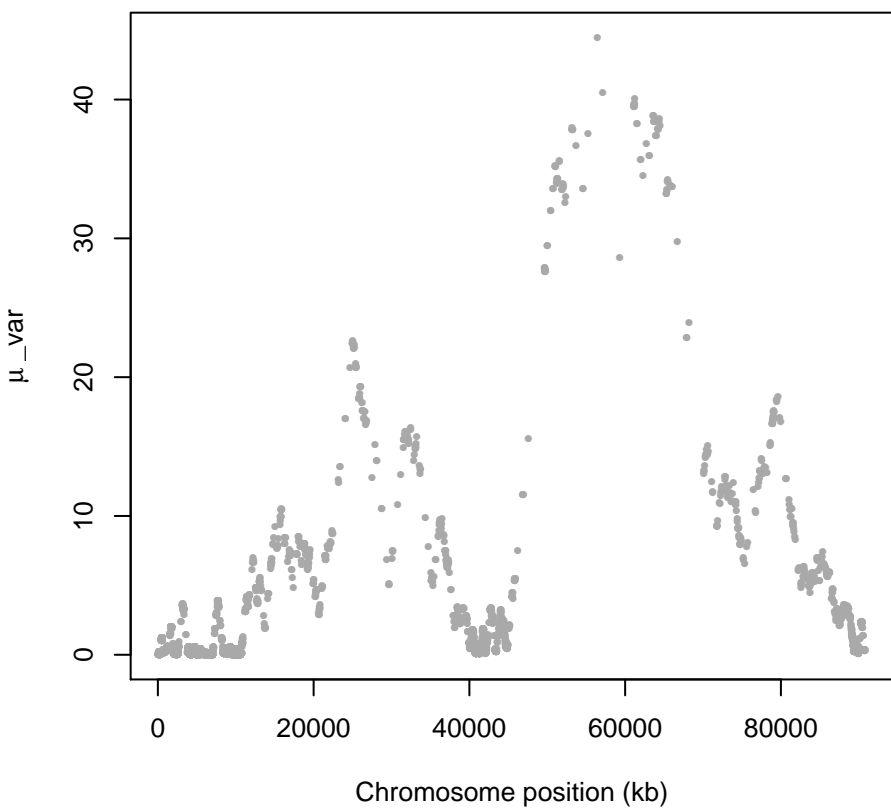

μ_{var} curve for test_run . chrY

μ_{sfs} curve for test_run . chrY

μ_{ld} curve for test_run . chrY

μ curve for test_run . chrY