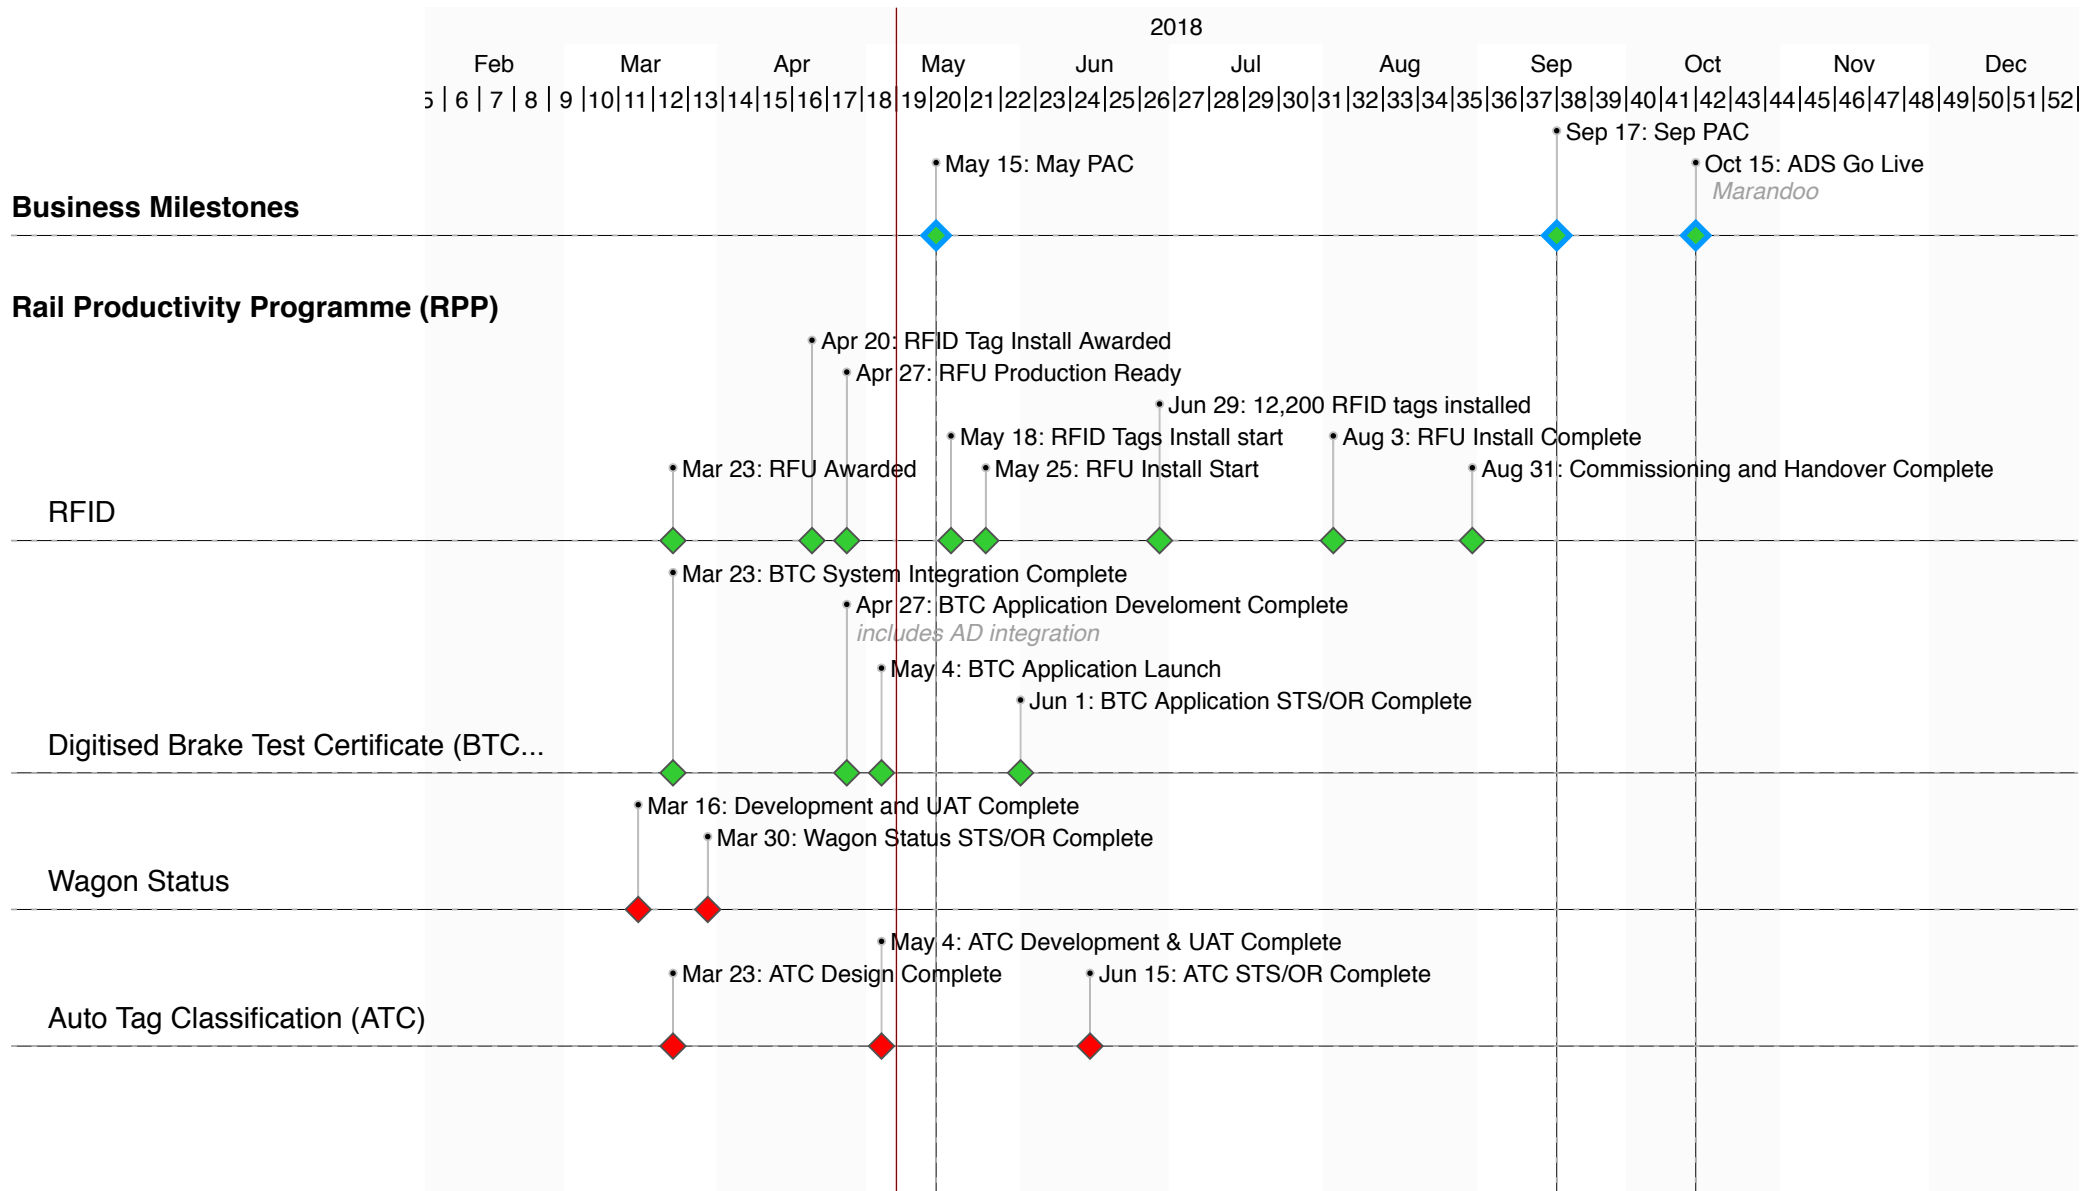

2018-02-01

Industrial and Operational Technology

Current:

2018-12-31

2018-05-07 Baseline

2018-02-01

Industrial and Operational Technology

Current:

2018-12-31

2018-05-07 Baseline

2018-02-01

Industrial and Operational Technology

Current:

2018-12-31

2018-05-07 Baseline

2018-02-01

Industrial and Operational Technology

Current:

2018-12-31

2018-05-07 Baseline

2018-02-01

Industrial and Operational Technology

Current:

2018-12-31

2018-05-07 Baseline

2018-02-01

Industrial and Operational Technology

Current:

2018-12-31

2018-05-07 Baseline

Industrial and Operational Technology

2018-05-07 Baseline