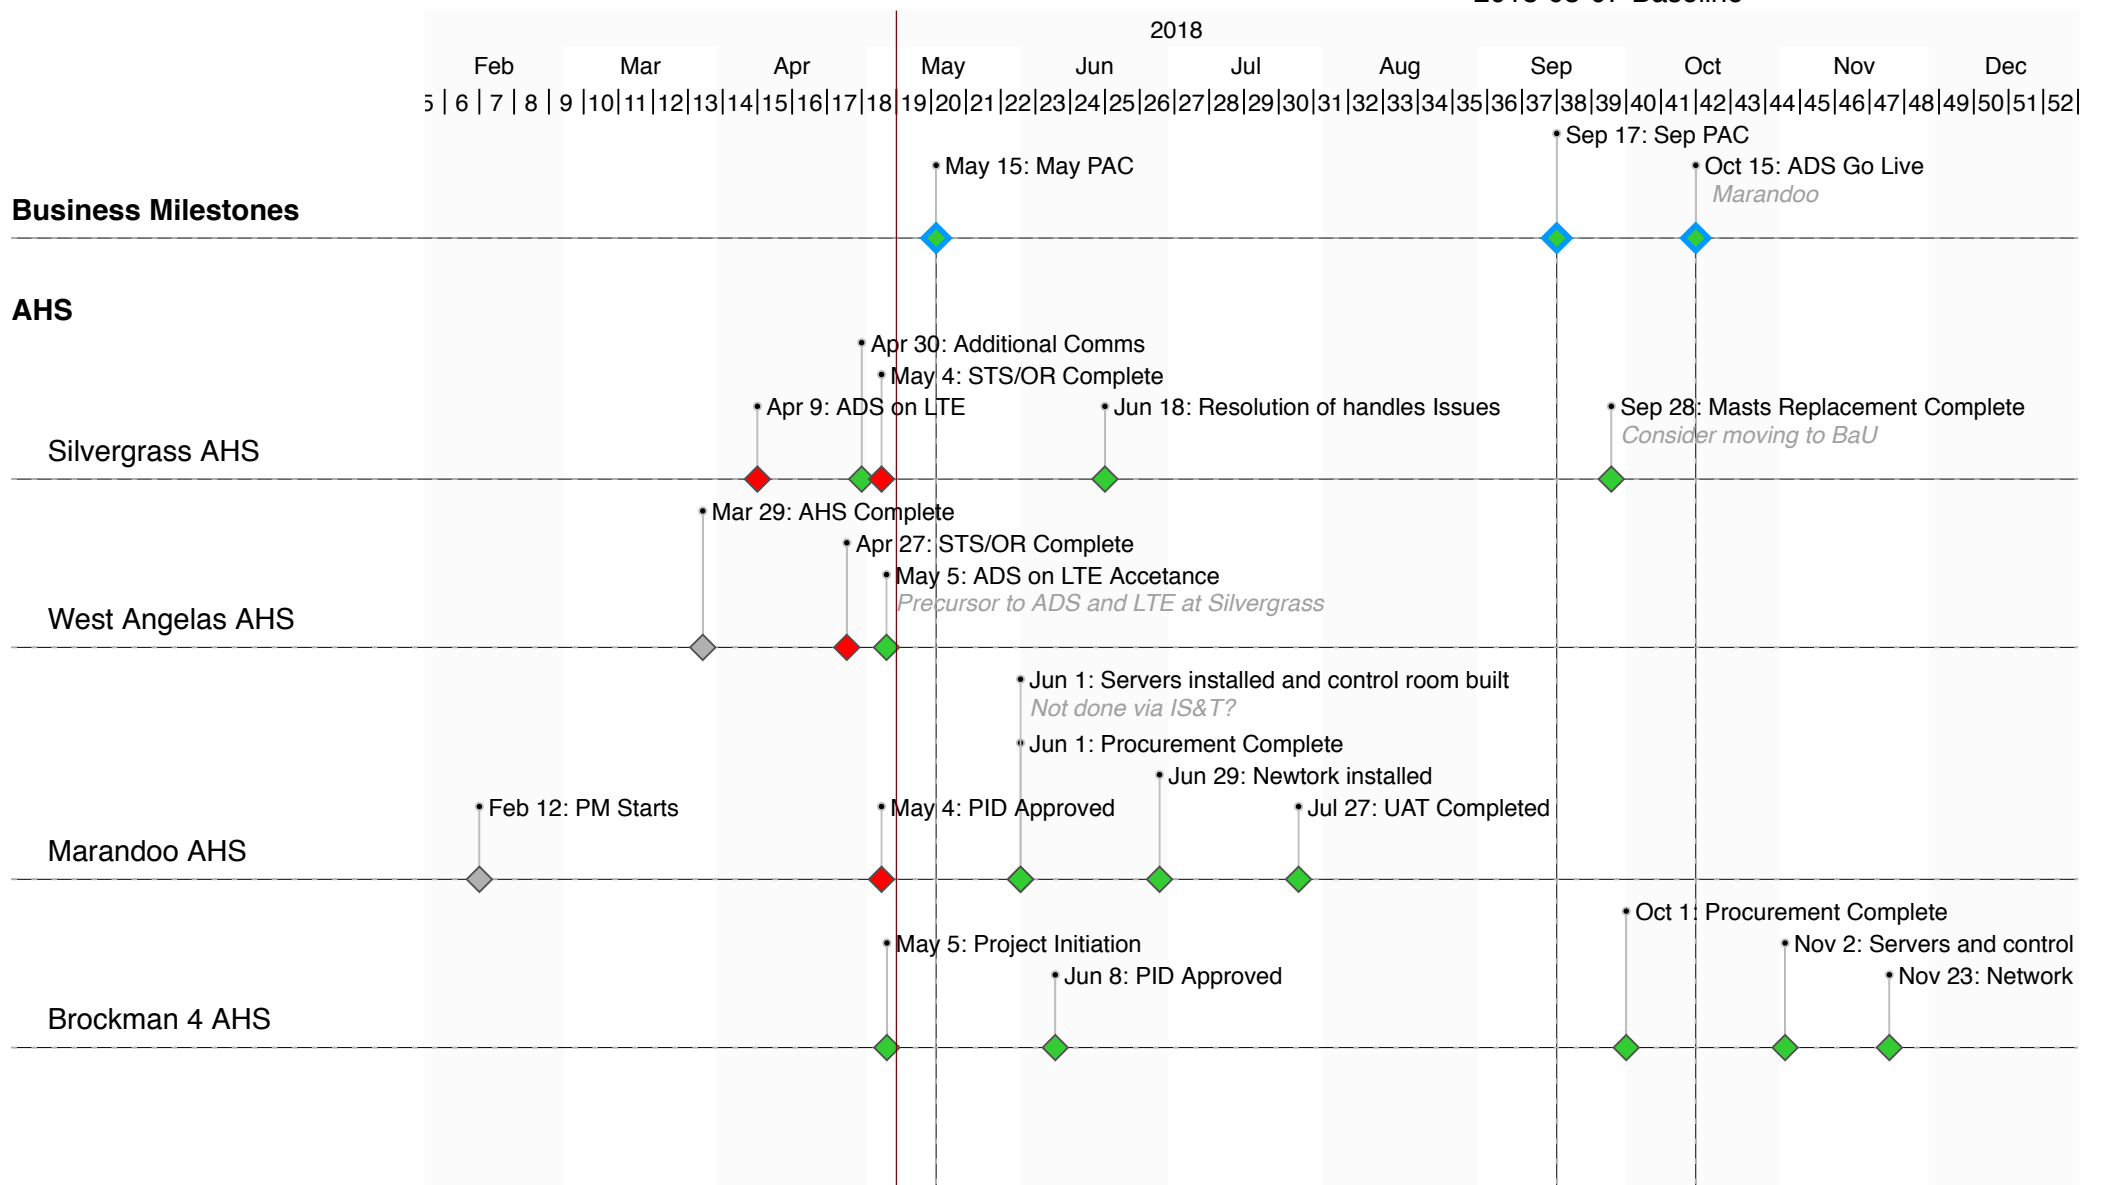

2018-02-01

Industrial and Operational Technology

Current: 2018-05-07 Baseline

2018-12-31

2018-02-01

Industrial and Operational Technology

Current: 2018-05-07 Baseline

2018-12-31

2018-02-01

Industrial and Operational Technology

Current:

2018-12-31

2018-05-07 Baseline

2018-02-01

Industrial and Operational Technology

Current:

2018-12-31

2018-05-07 Baseline

2018-02-01

Industrial and Operational Technology

Current:

2018-12-31

2018-05-07 Baseline

2018-02-01

Industrial and Operational Technology

Current:

2018-12-31

2018-05-07 Baseline

2018-02-01

Industrial and Operational Technology

Current:

2018-12-31