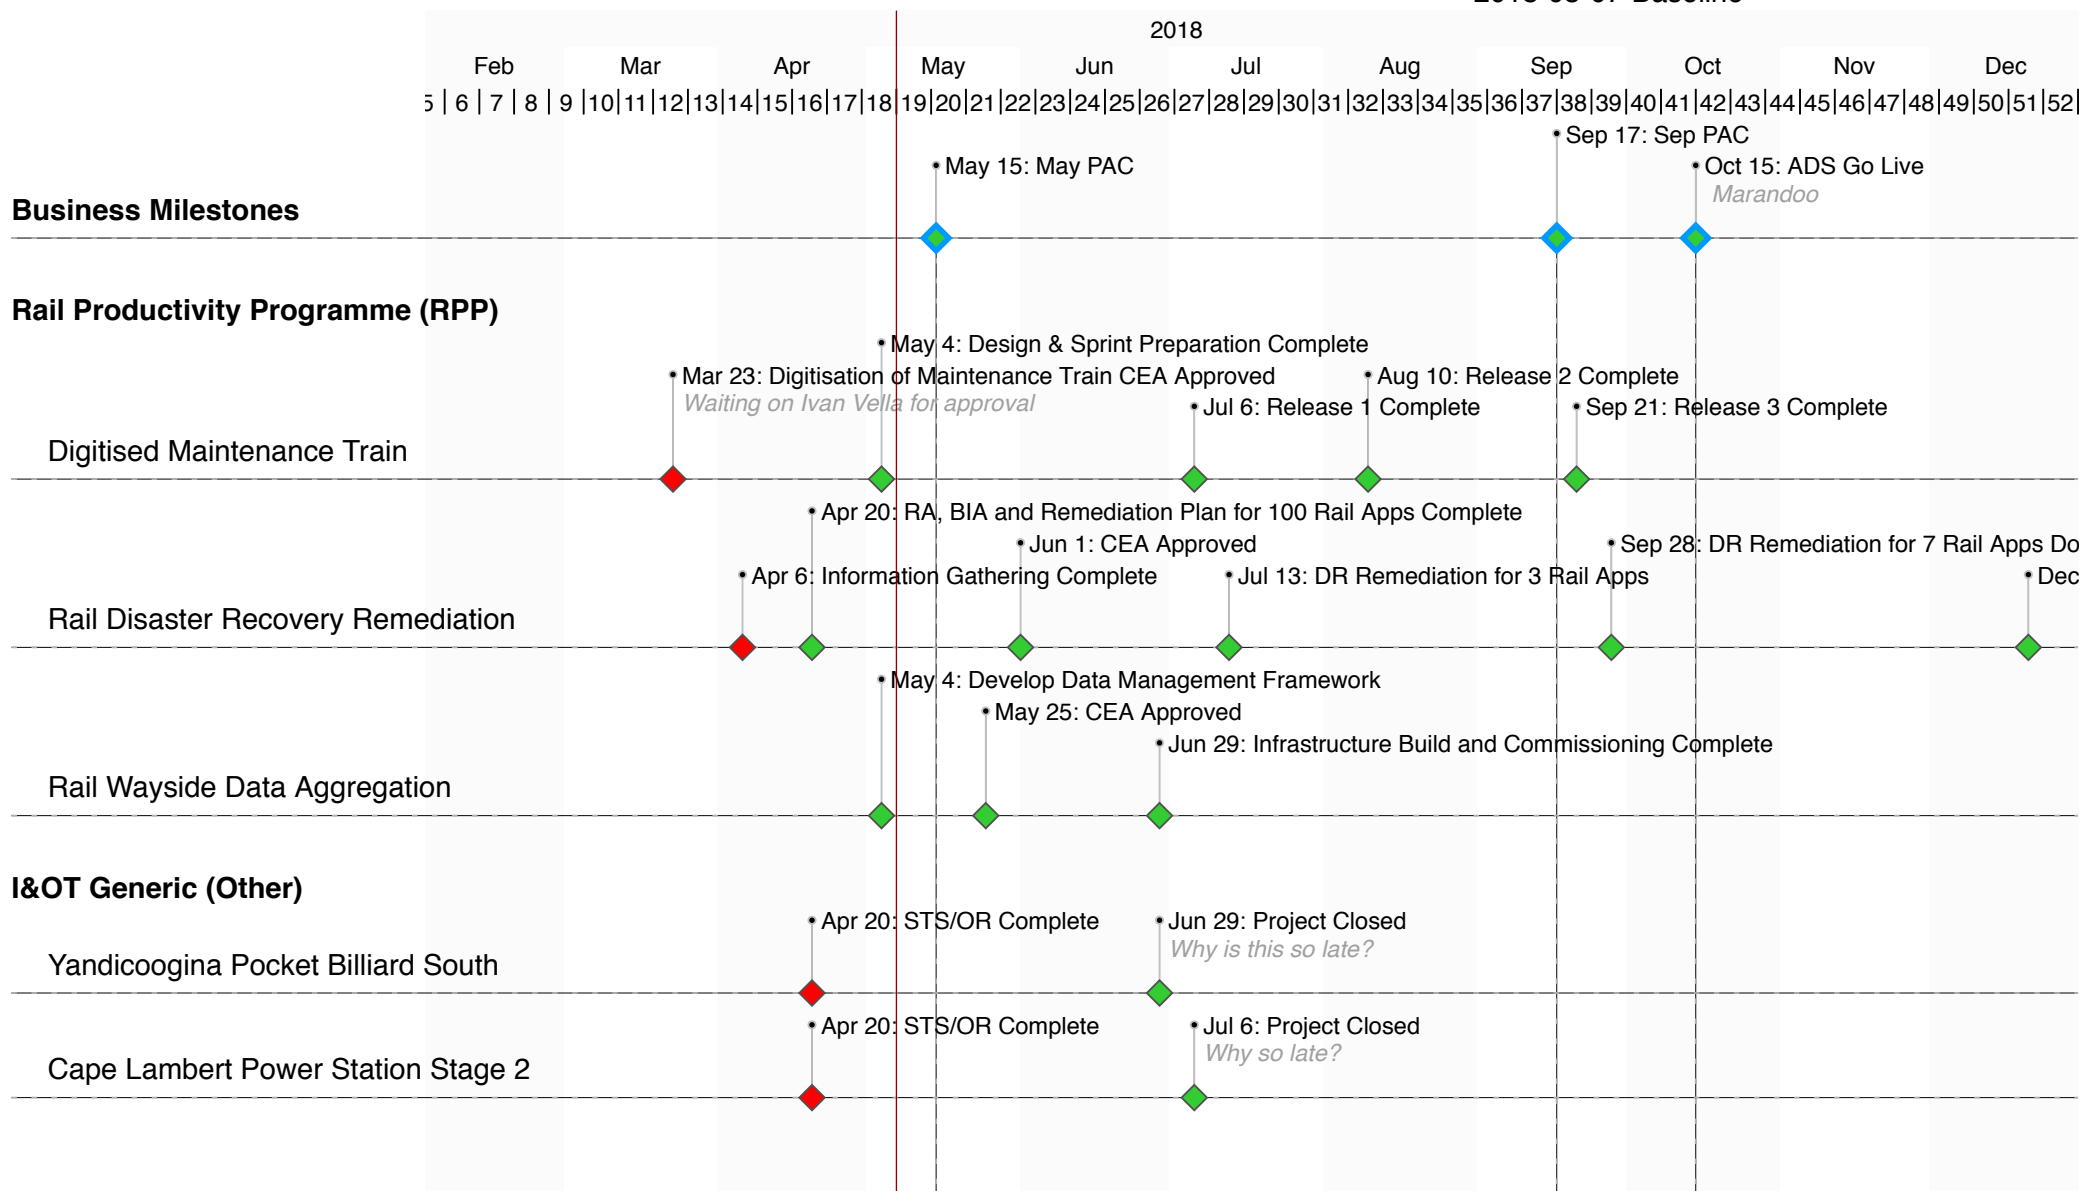

2018-02-01

Industrial and Operational Technology

Current:

2018-12-31

2018-05-07 Baseline

2018-02-01

Industrial and Operational Technology

Current:

2018-12-31

2018-05-07 Baseline

2018-02-01

Industrial and Operational Technology

Current:

2018-12-31

2018-05-07 Baseline

2018-02-01

Industrial and Operational Technology

Current:

2018-12-31

2018-05-07 Baseline

2018-02-01

Industrial and Operational Technology

Current:

2018-12-31

2018-05-07 Baseline

2018-02-01

Industrial and Operational Technology

Current:

2018-12-31

2018-05-07 Baseline

Industrial and Operational Technology

2018-05-07 Baseline