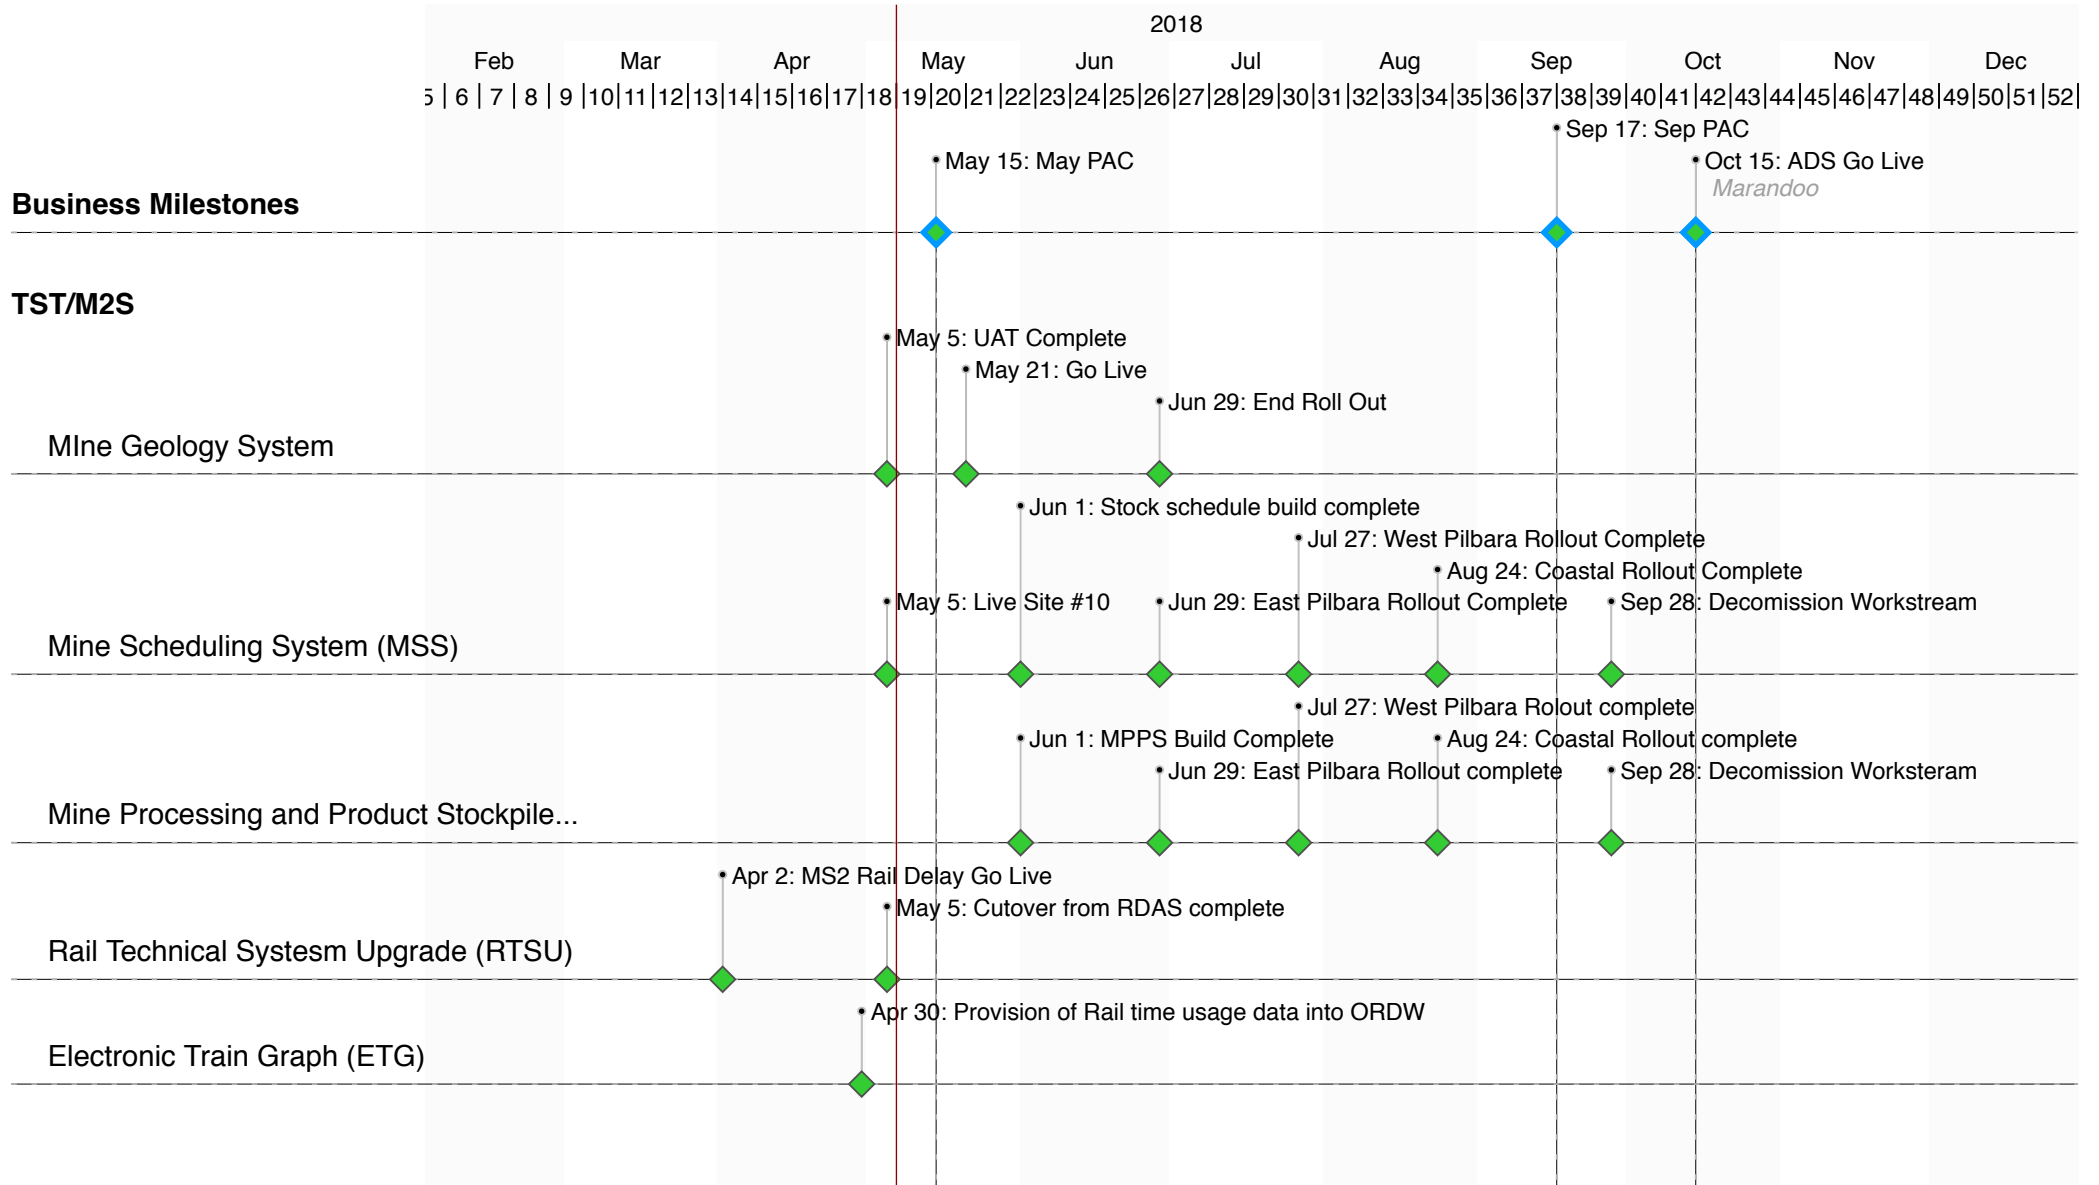

2018-02-01

Industrial and Operational Technology

Current:

2018-12-31

2018-05-07 Baseline

2018-02-01

Industrial and Operational Technology

Current:

2018-12-31

2018-05-07 Baseline

2018-02-01

Industrial and Operational Technology

Current:

2018-12-31

2018-05-07 Baseline

2018-02-01

Industrial and Operational Technology

Current:

2018-12-31

2018-05-07 Baseline

2018-02-01

Industrial and Operational Technology

Current:

2018-12-31

2018-05-07 Baseline

2018-02-01

Industrial and Operational Technology

Current:

2018-12-31

2018-05-07 Baseline

Industrial and Operational Technology

2018-05-07 Baseline