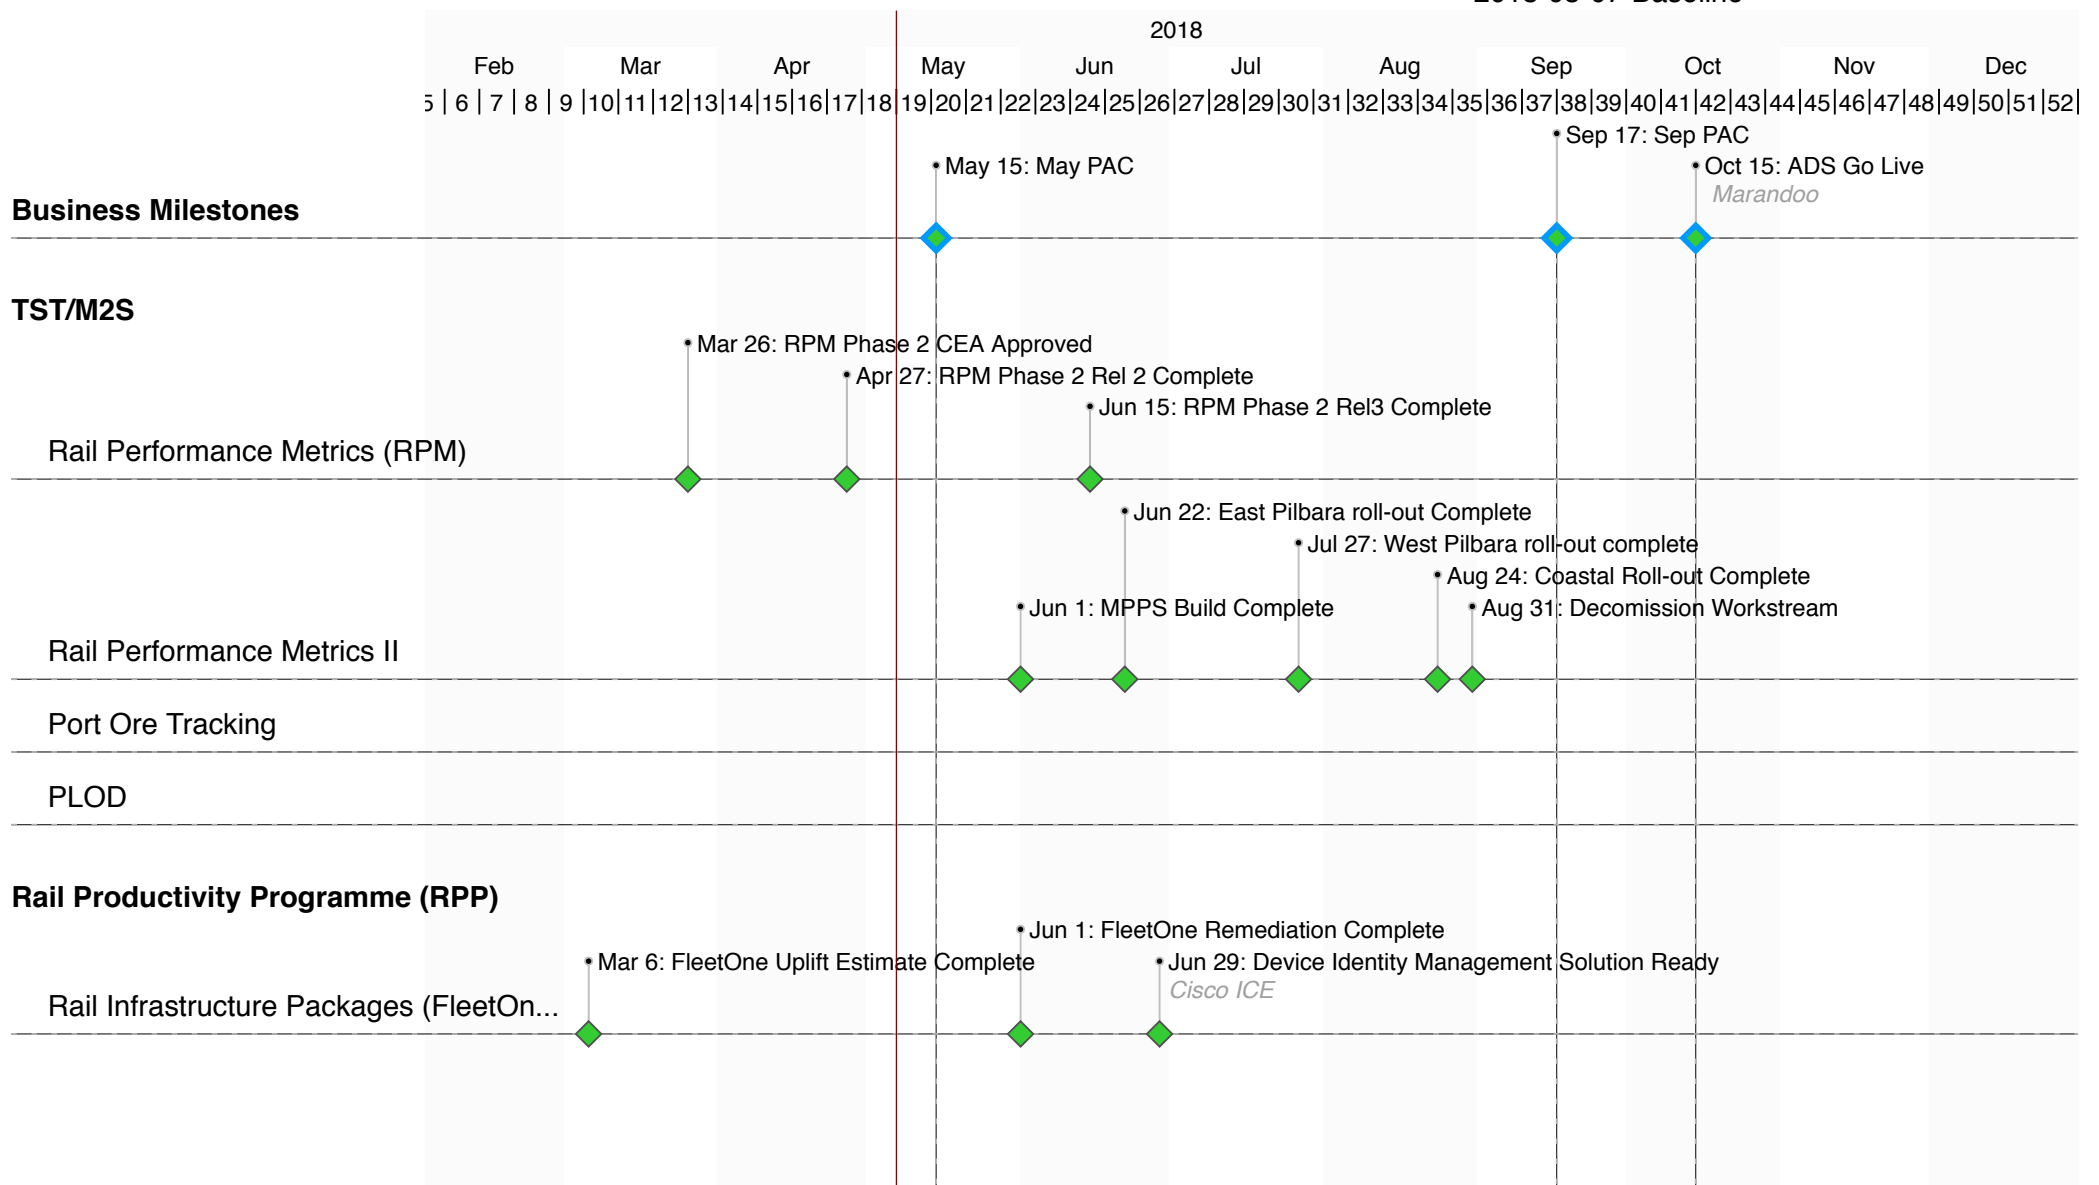

2018-02-01

Industrial and Operational Technology

Current:

2018-12-31

2018-05-07 Baseline

2018-02-01

Industrial and Operational Technology

Current:

2018-12-31

2018-05-07 Baseline

2018-02-01

Industrial and Operational Technology

Current:

2018-12-31

2018-05-07 Baseline

2018-02-01

Industrial and Operational Technology

Current:

2018-12-31

2018-05-07 Baseline

2018-02-01

Industrial and Operational Technology

Current:

2018-12-31

2018-05-07 Baseline

2018-02-01

Industrial and Operational Technology

Current:

2018-12-31

2018-05-07 Baseline

Industrial and Operational Technology

2018-05-07 Baseline