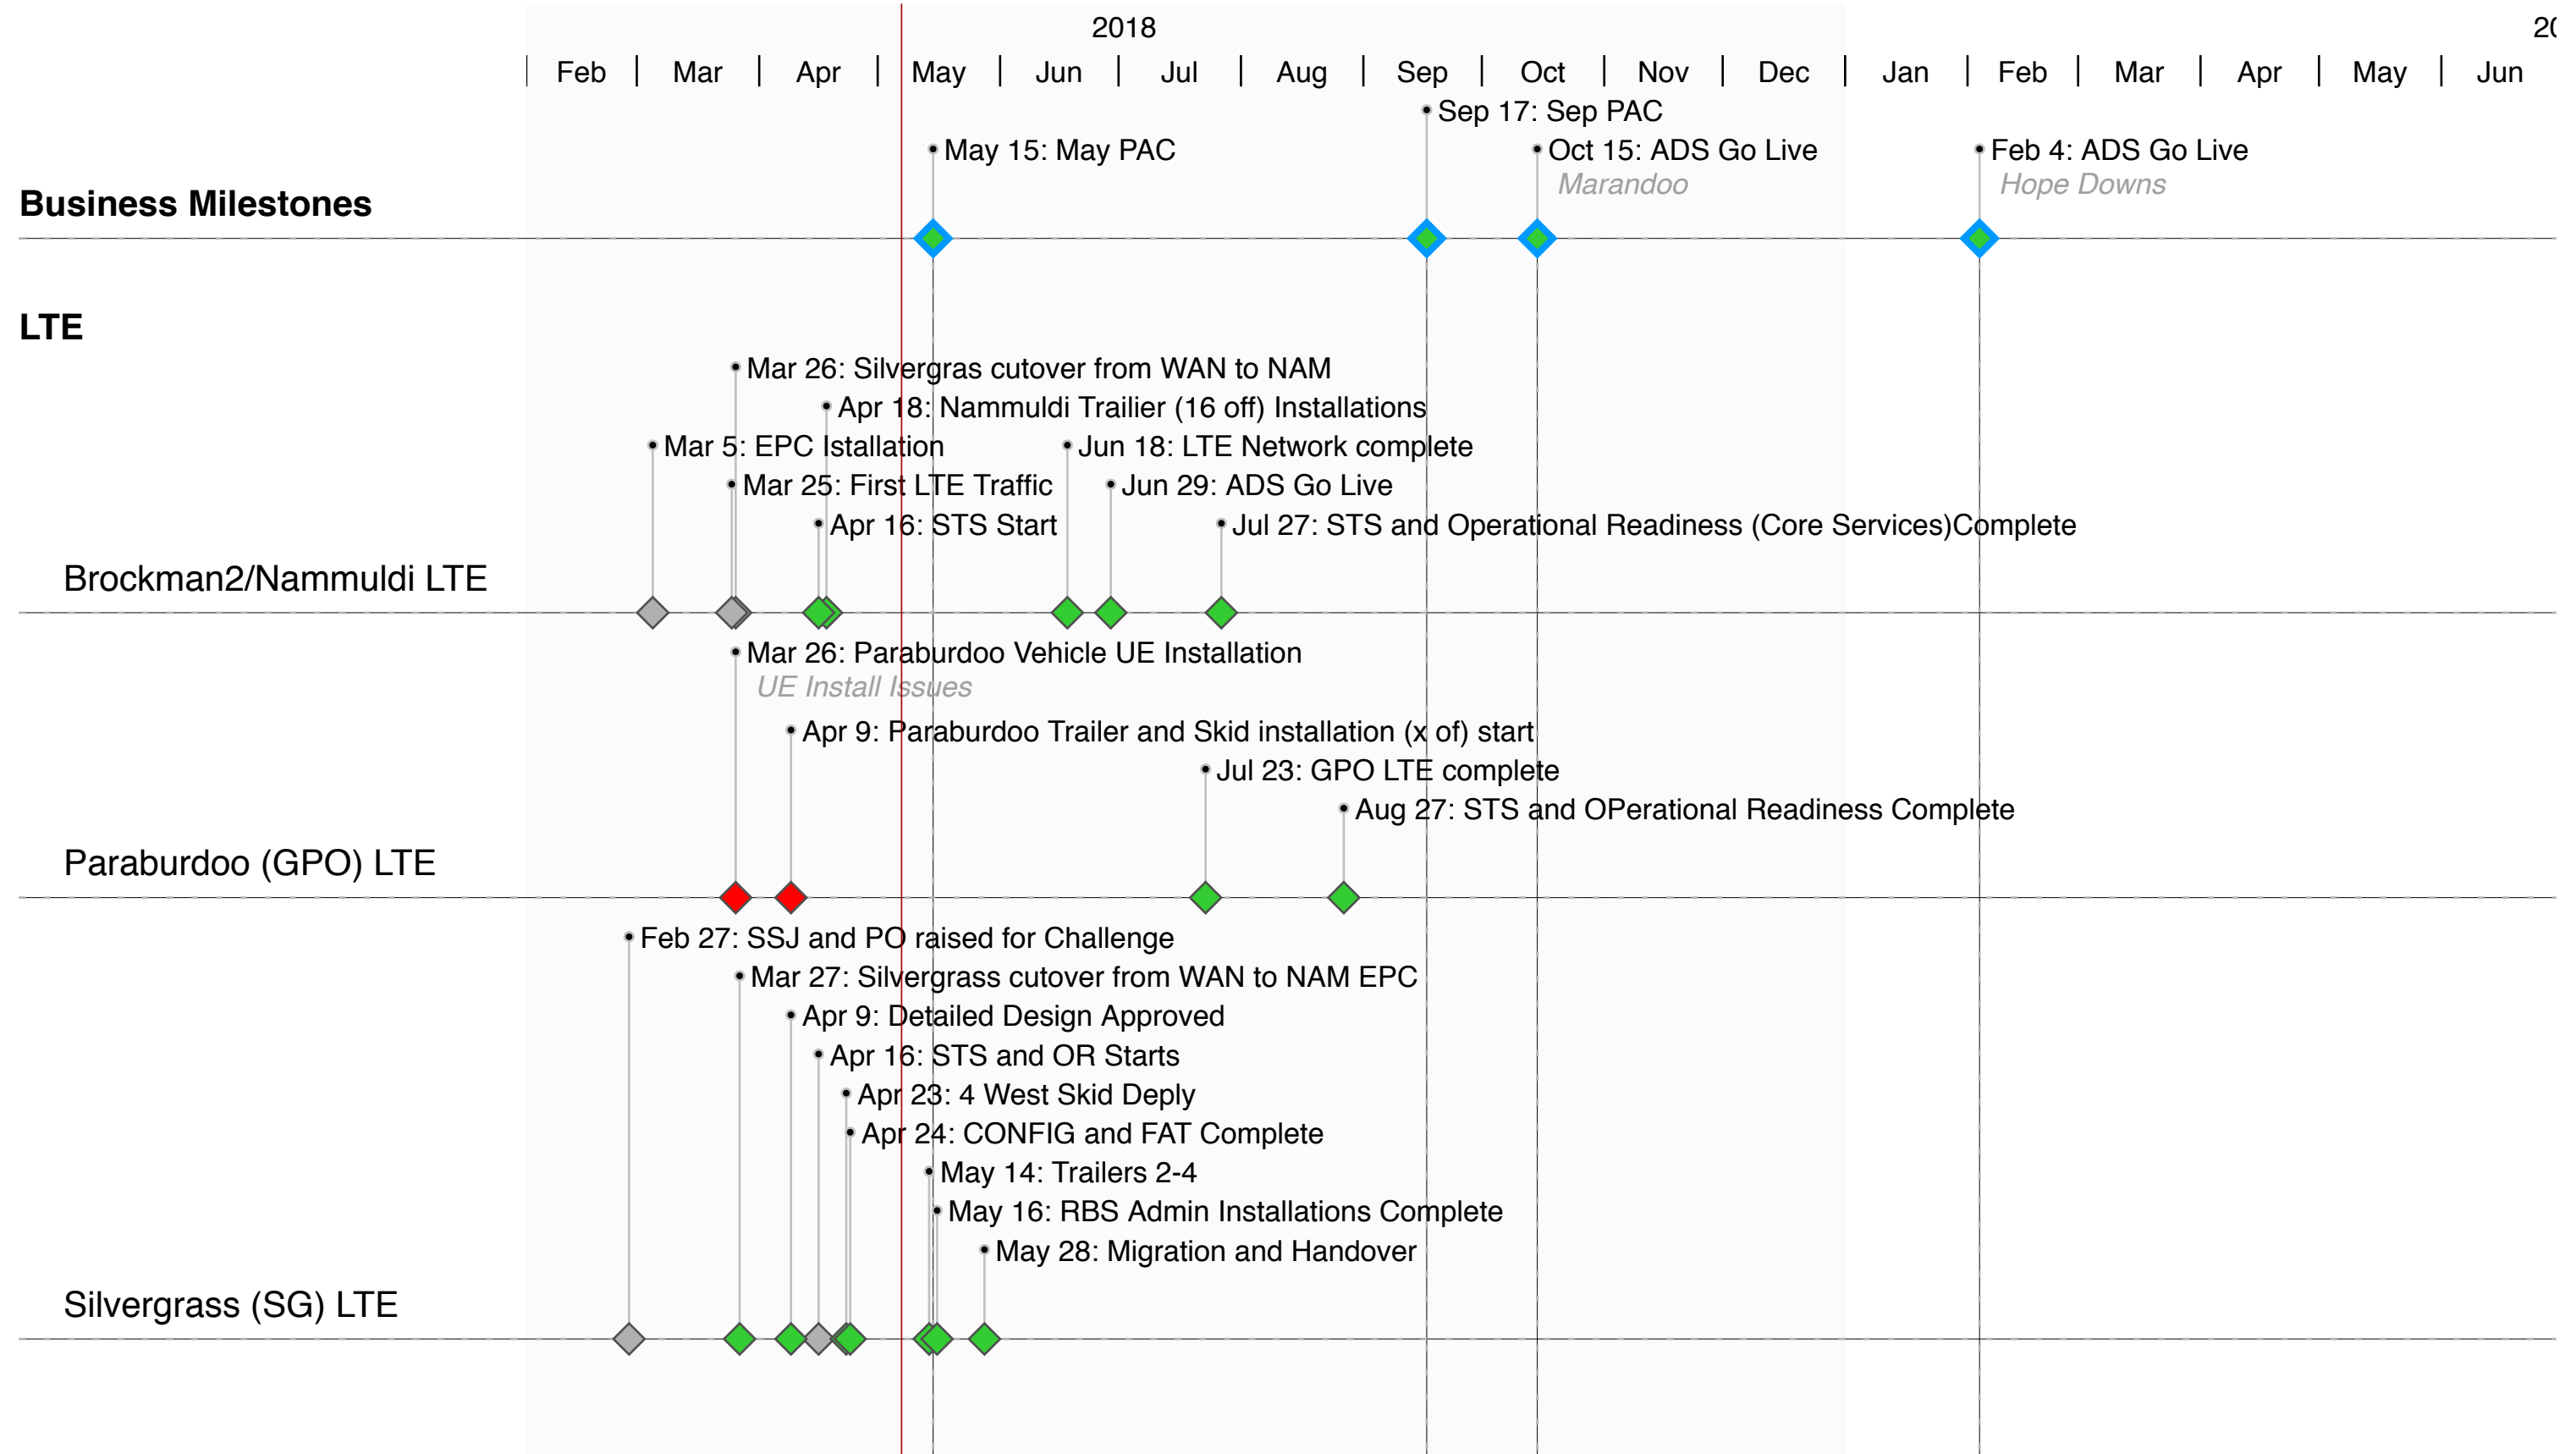

2018-02-01

Industrial and Operational Technology

Current:

2019-06-30

2018-05-07 Baseline

2018-02-01

Industrial and Operational Technology

Current: 2018-05-07 Baseline

2019-06-30

2018-02-01

Industrial and Operational Technology

Current:

2019-06-30

2018-05-07 Baseline

2018-02-01

Industrial and Operational Technology

Current:

2019-06-30

2018-05-07 Baseline

2018-02-01

Industrial and Operational Technology

Current:

2019-06-30

2018-05-07 Baseline

2018-02-01

Industrial and Operational Technology

Current:

2019-06-30

2018-05-07 Baseline

20

2018-02-01

Industrial and Operational Technology