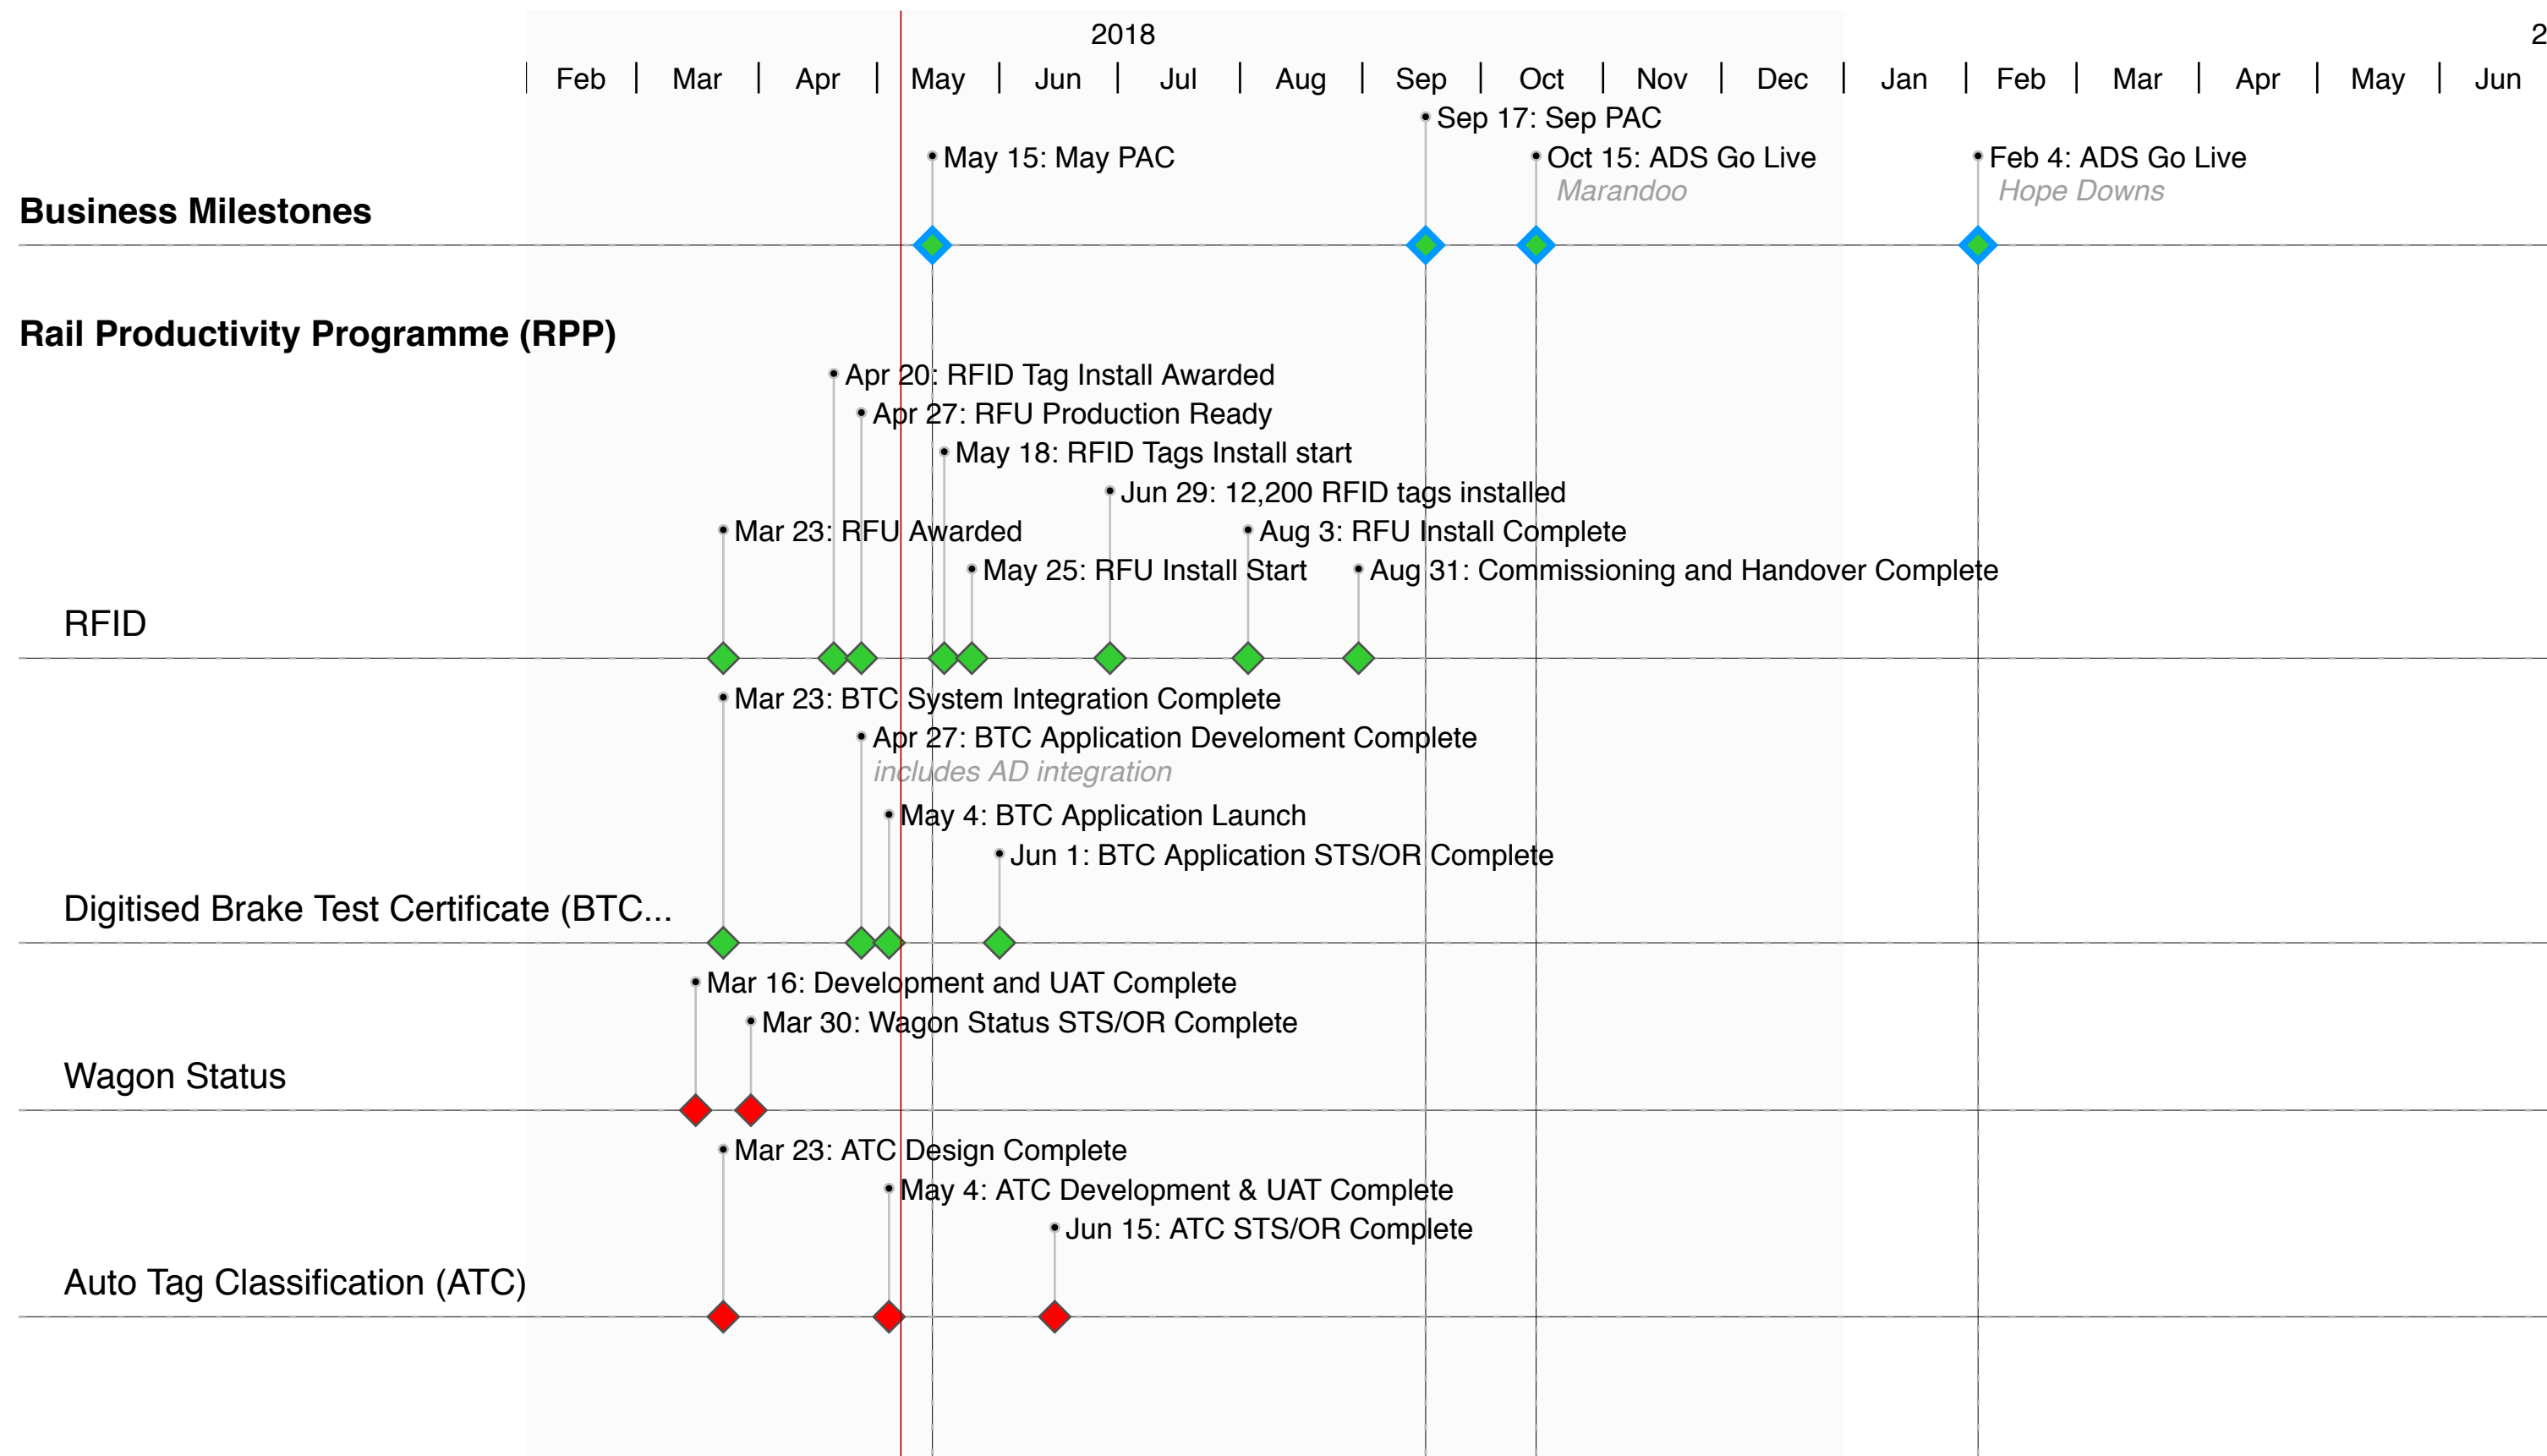

2018-02-01

Industrial and Operational Technology

Current:

2019-06-30

2018-05-07 Baseline

20

2018-02-01

Industrial and Operational Technology

Current:

2019-06-30

2018-05-07 Baseline

20

2018-02-01

Industrial and Operational Technology

Current:

2019-06-30

2018-05-07 Baseline

20

2018-02-01

Industrial and Operational Technology

Current:

2019-06-30

2018-05-07 Baseline

20

2018-02-01

Industrial and Operational Technology

Current:

2019-06-30

2018-05-07 Baseline

20