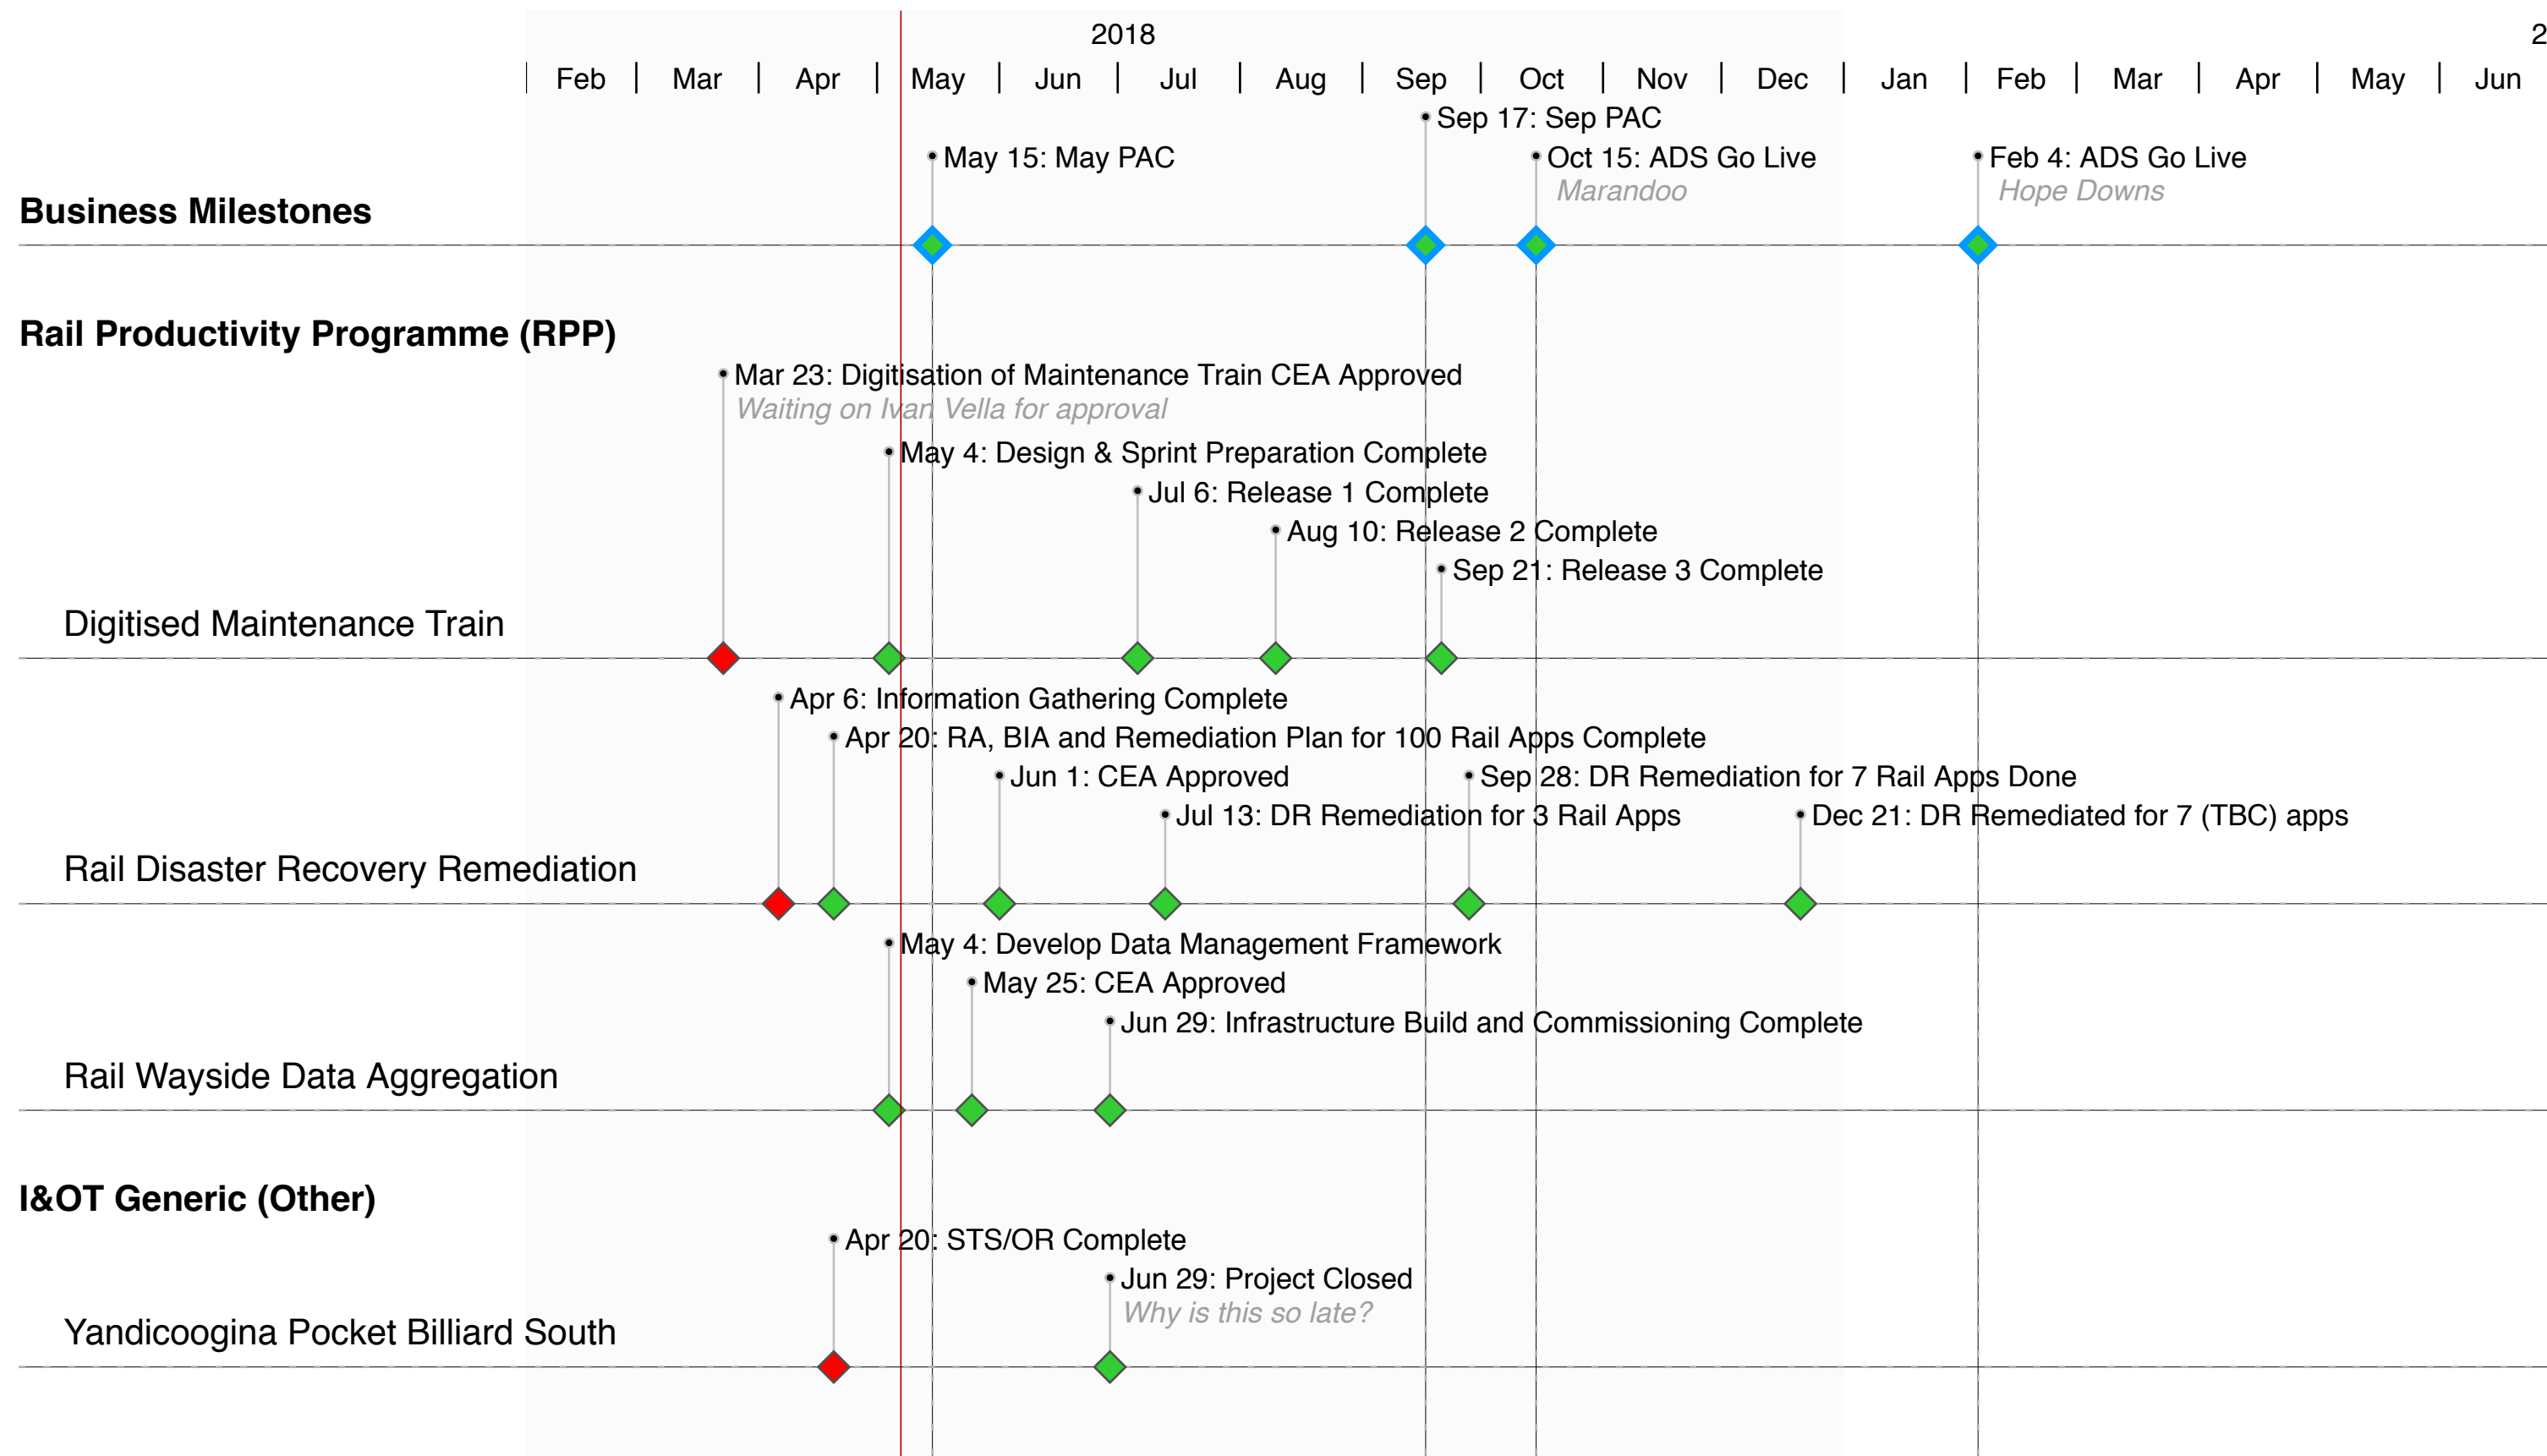

2018-02-01

Industrial and Operational Technology

Current:

2019-06-30

2018-05-07 Baseline

20

2018-02-01

Industrial and Operational Technology

Current:

2019-06-30

2018-05-07 Baseline

20

2018-02-01

Industrial and Operational Technology

Current:

2019-06-30

2018-05-07 Baseline

20

2018-02-01

Industrial and Operational Technology

Current:

2019-06-30

2018-05-07 Baseline

20

2018-02-01

Industrial and Operational Technology

Current:

2019-06-30

2018-05-07 Baseline

20