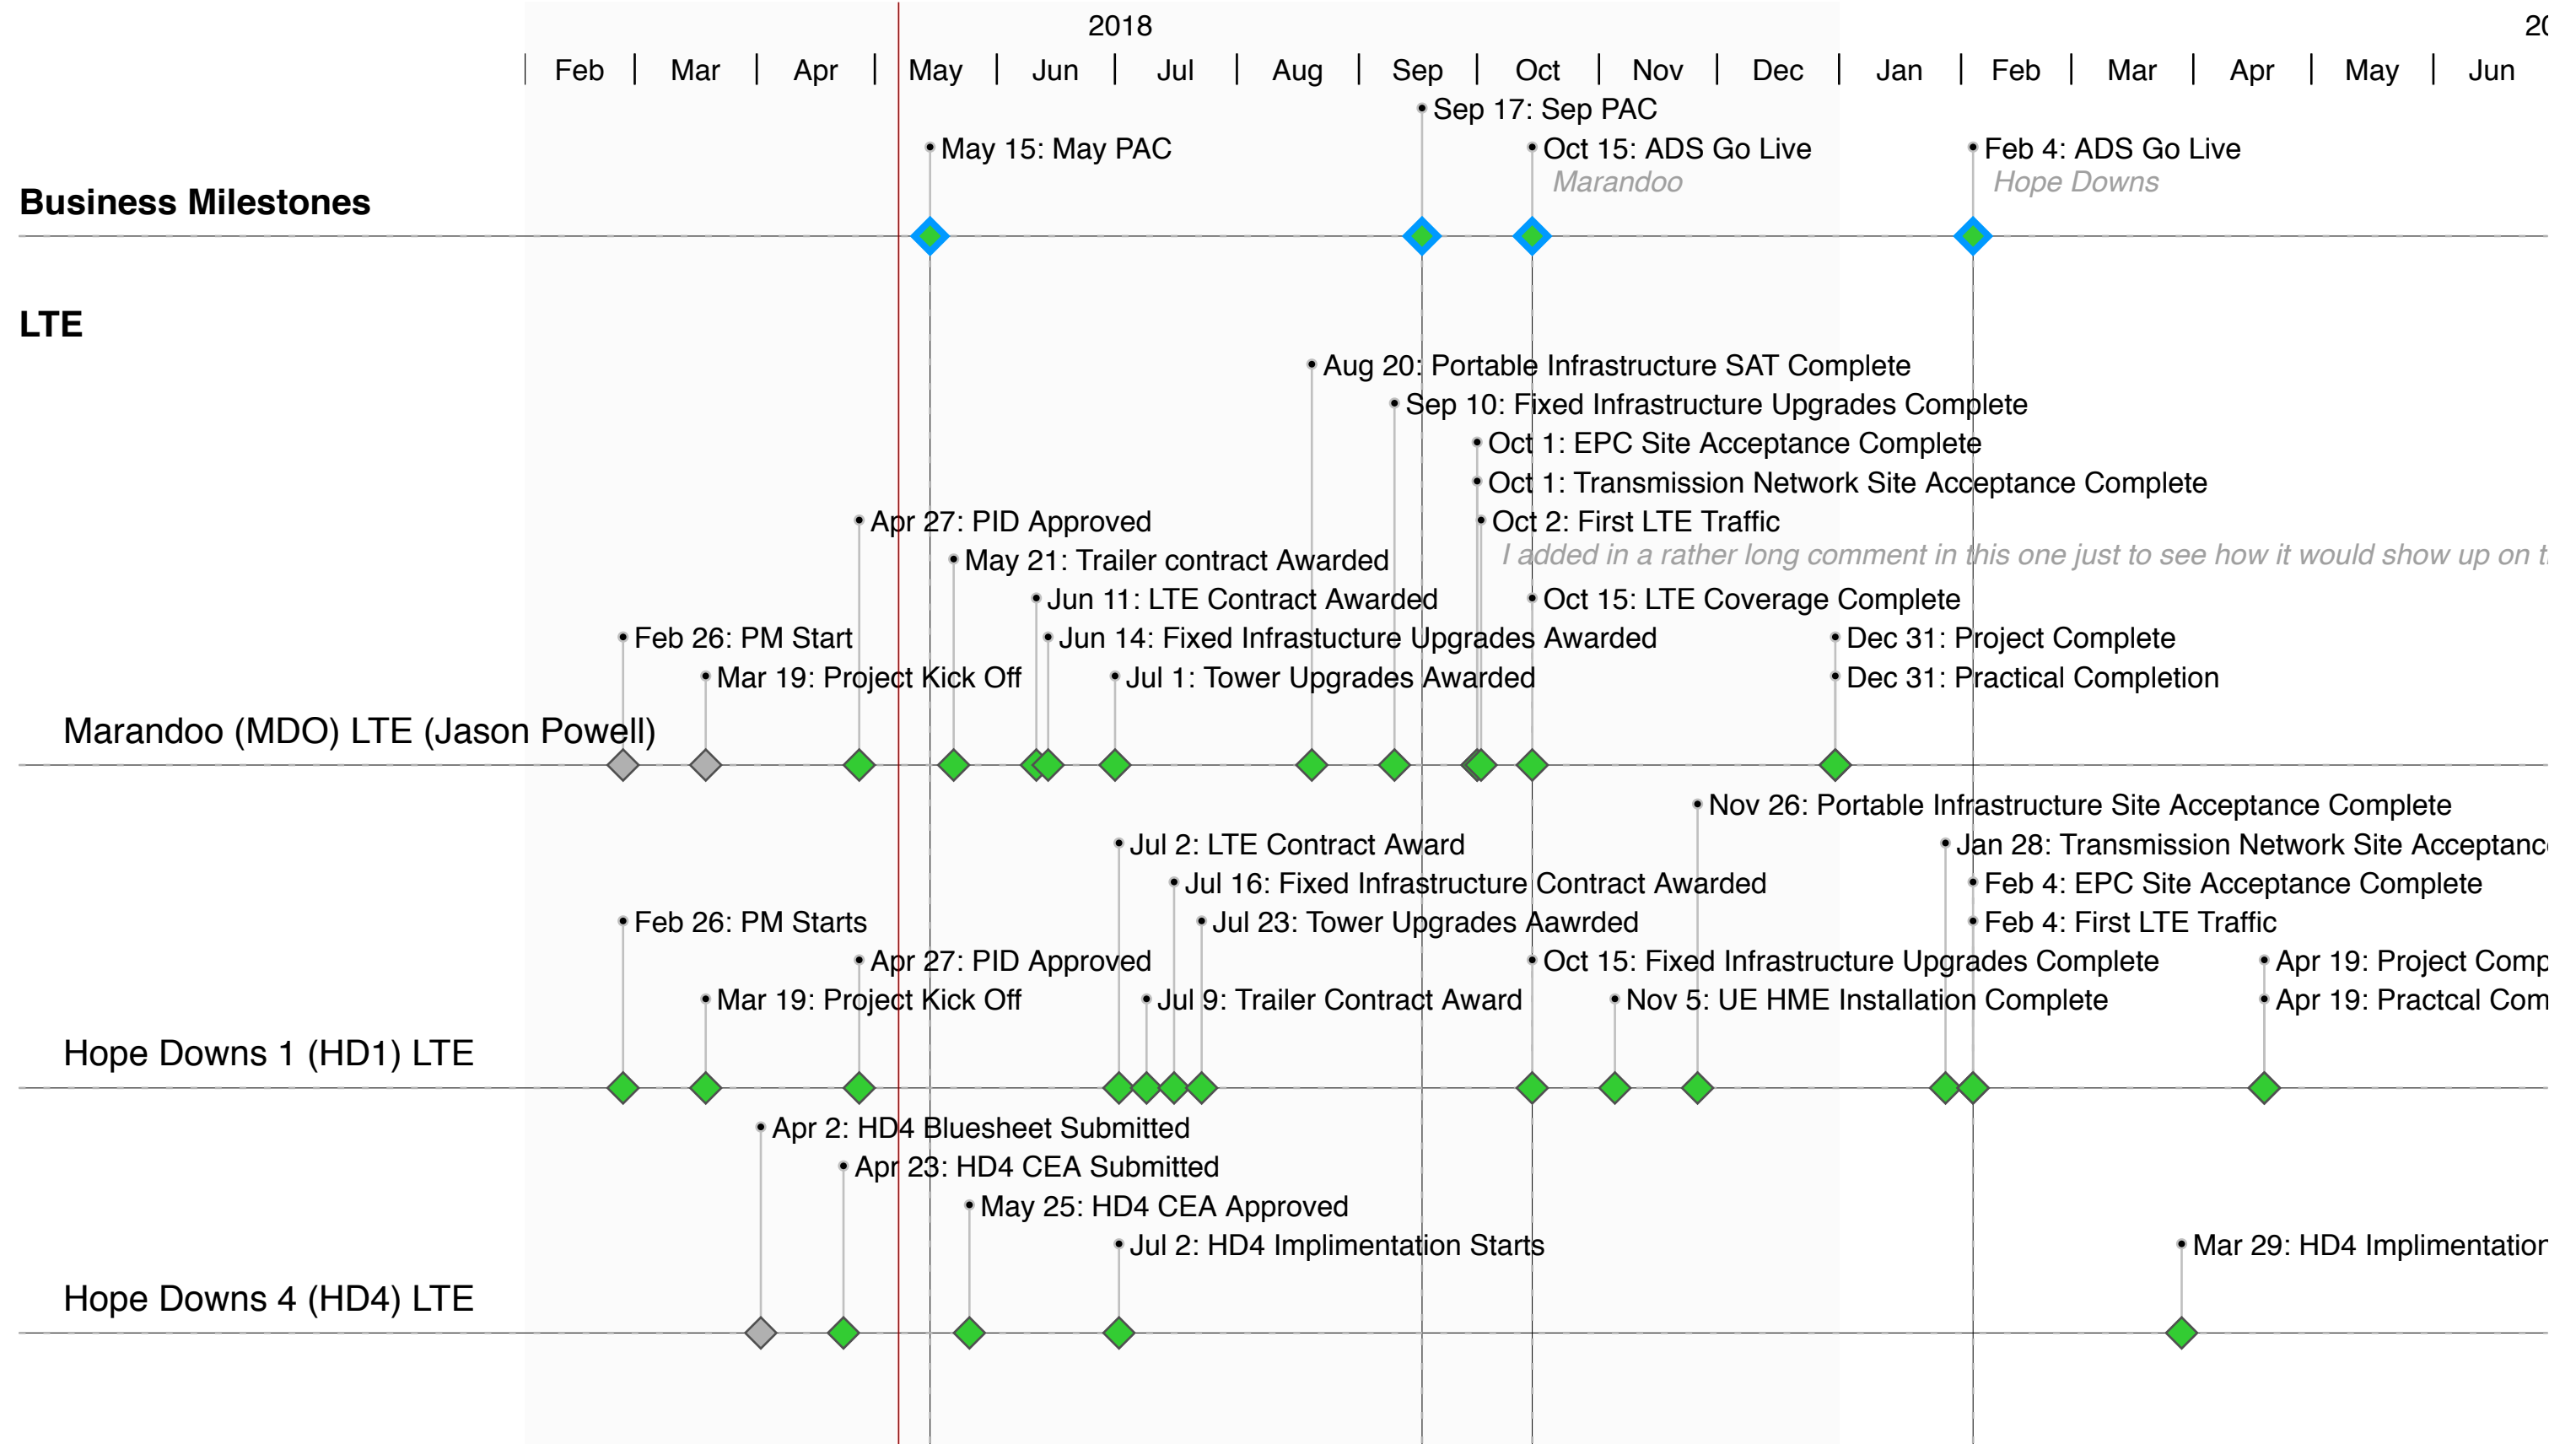

2018-02-01

Industrial and Operational Technology

Current:

2019-06-30

2018-05-07 Baseline

2018-02-01

Industrial and Operational Technology

Current: 2018-05-07 Baseline

2019-06-30

2018-02-01

Industrial and Operational Technology

Current:

2019-06-30

2018-05-07 Baseline

2018-02-01

Industrial and Operational Technology

Current:

2019-06-30

2018-05-07 Baseline

2018-02-01

Industrial and Operational Technology

Current:

2019-06-30

2018-05-07 Baseline

2018-02-01

Industrial and Operational Technology

Current:

2019-06-30

2018-05-07 Baseline

20

2018-02-01

Industrial and Operational Technology