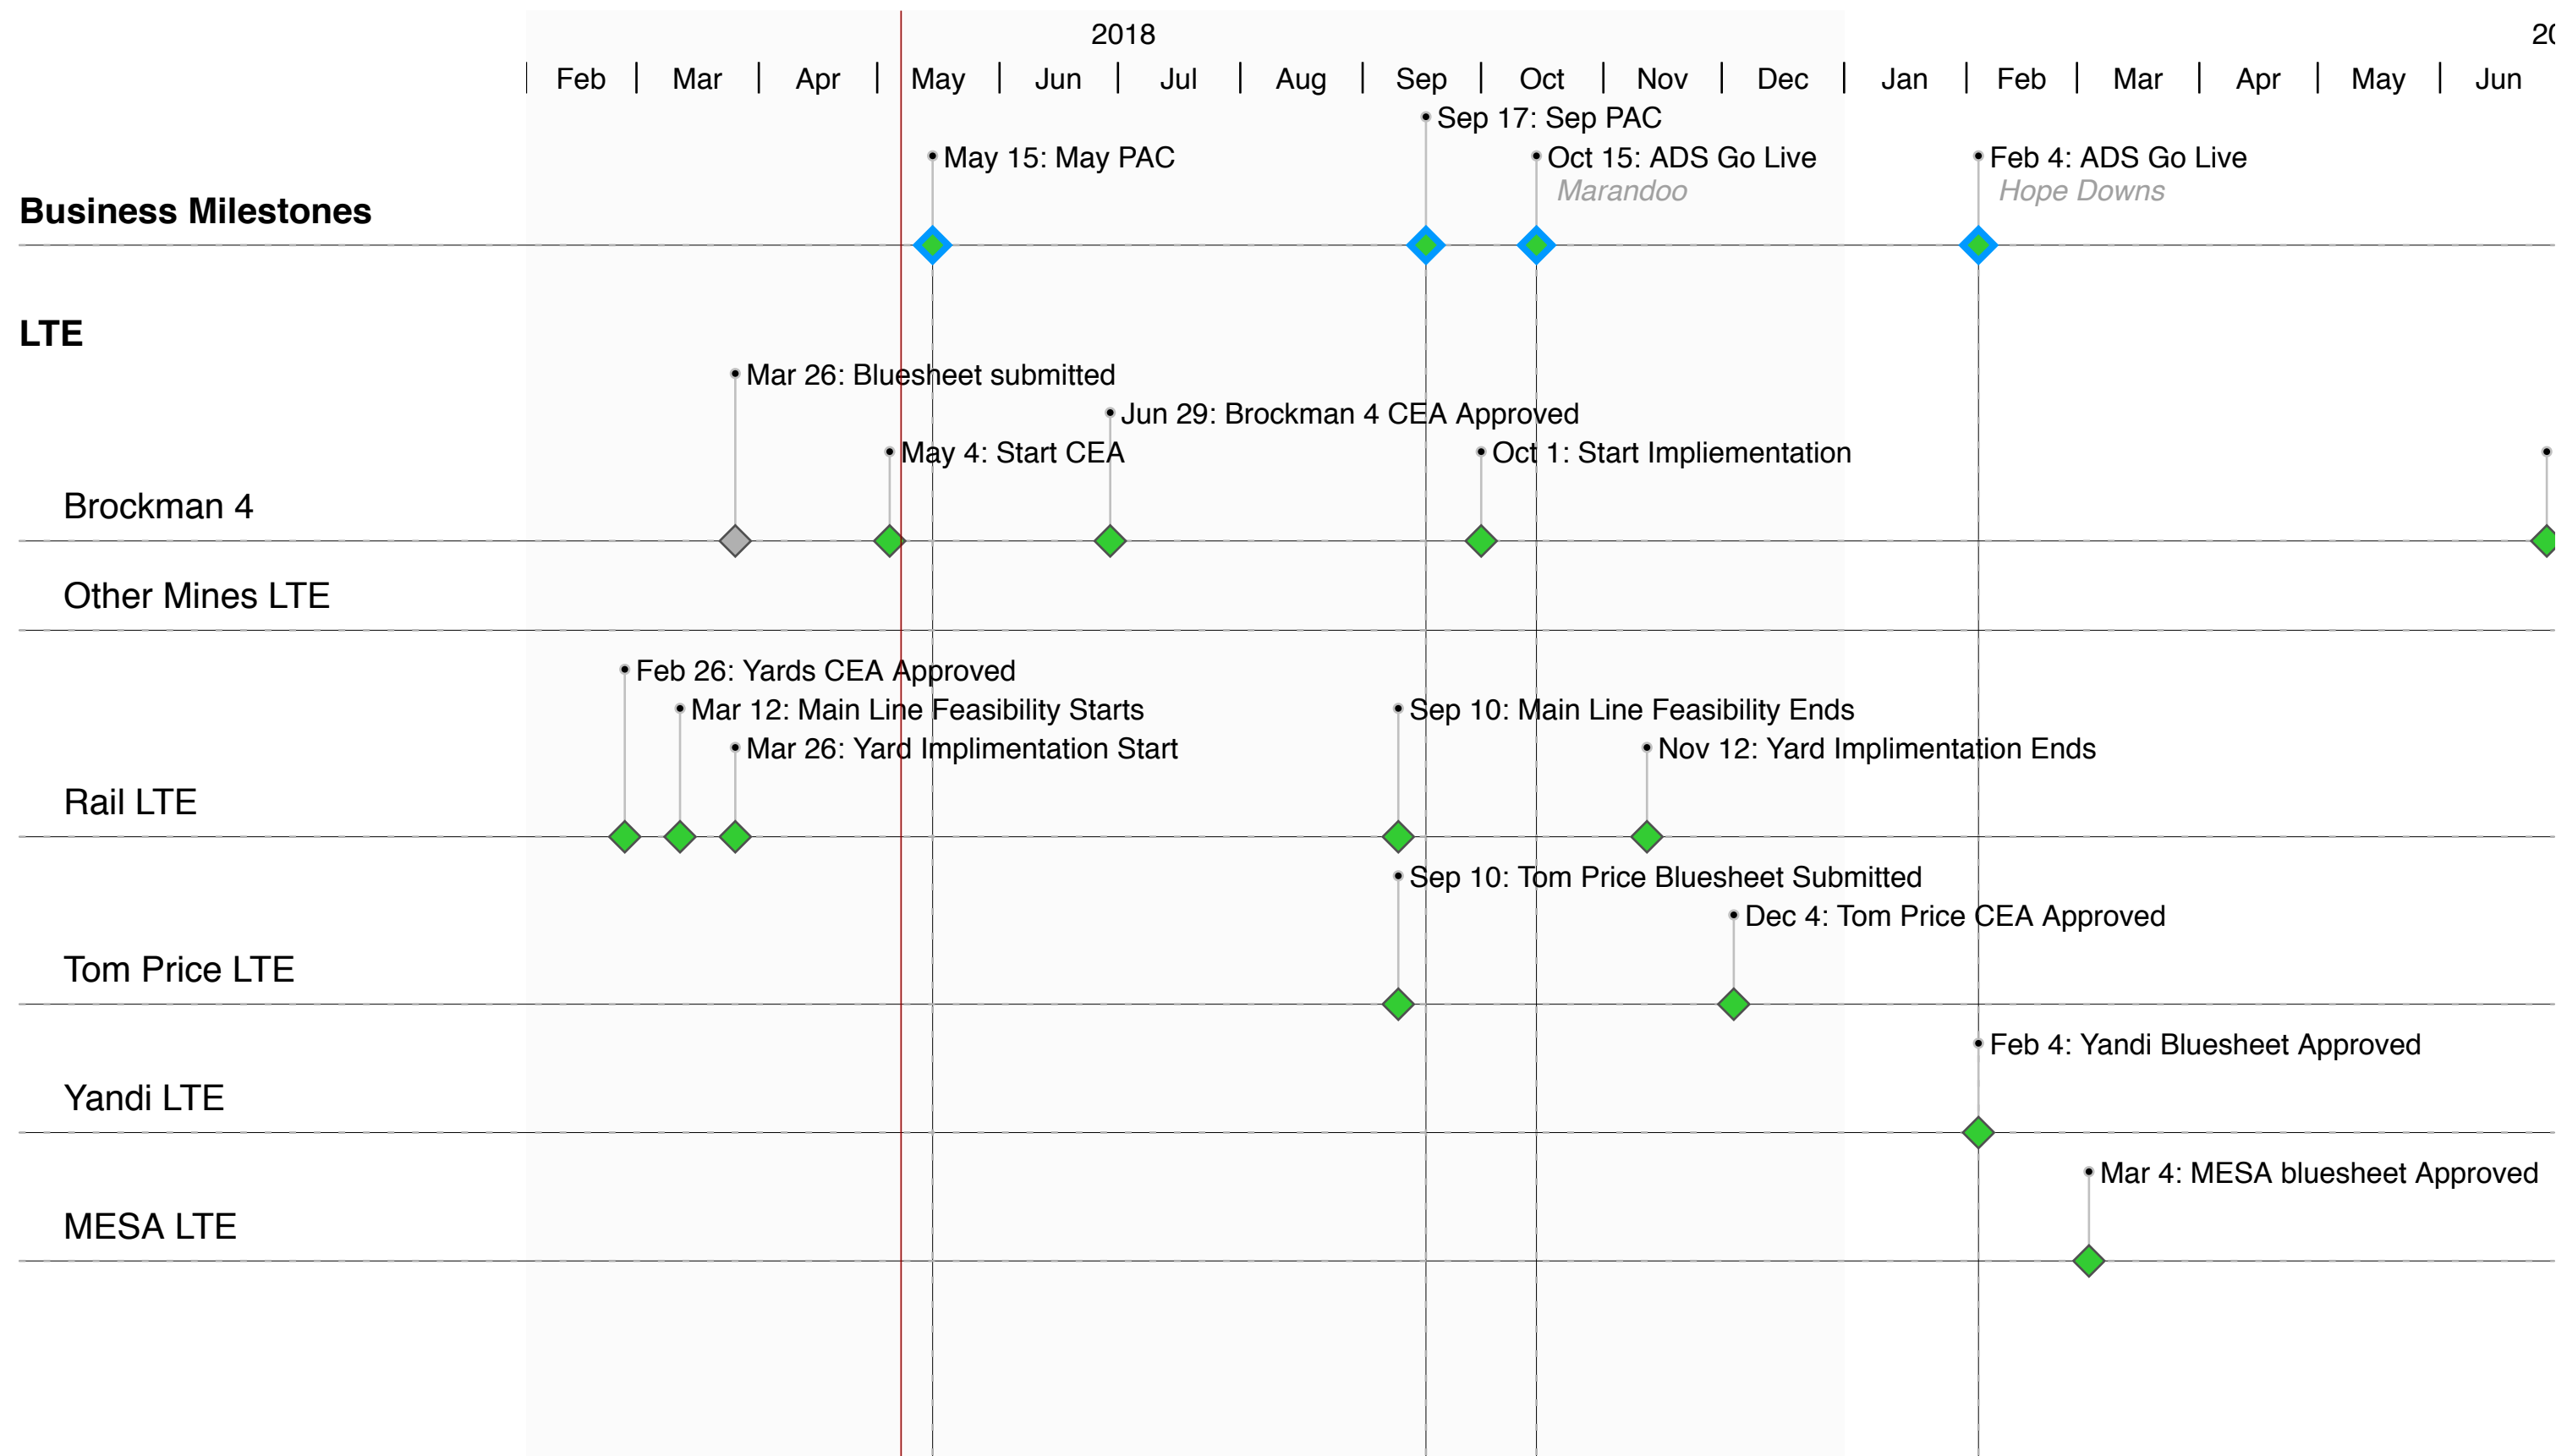

2019-06-30

2018-02-01

Industrial and Operational Technology

Current:

2019-06-30

2018-05-07 Baseline

2018-02-01

Industrial and Operational Technology

Current:

2019-06-30

2018-05-07 Baseline

2018-02-01

Industrial and Operational Technology

Current:

2019-06-30

2018-05-07 Baseline

2018-02-01

Industrial and Operational Technology

Current:

2019-06-30

2018-05-07 Baseline

20

2018-02-01

Industrial and Operational Technology

Current:

2019-06-30

2018-05-07 Baseline

20

2018-02-01

Industrial and Operational Technology

Current:

2019-06-30