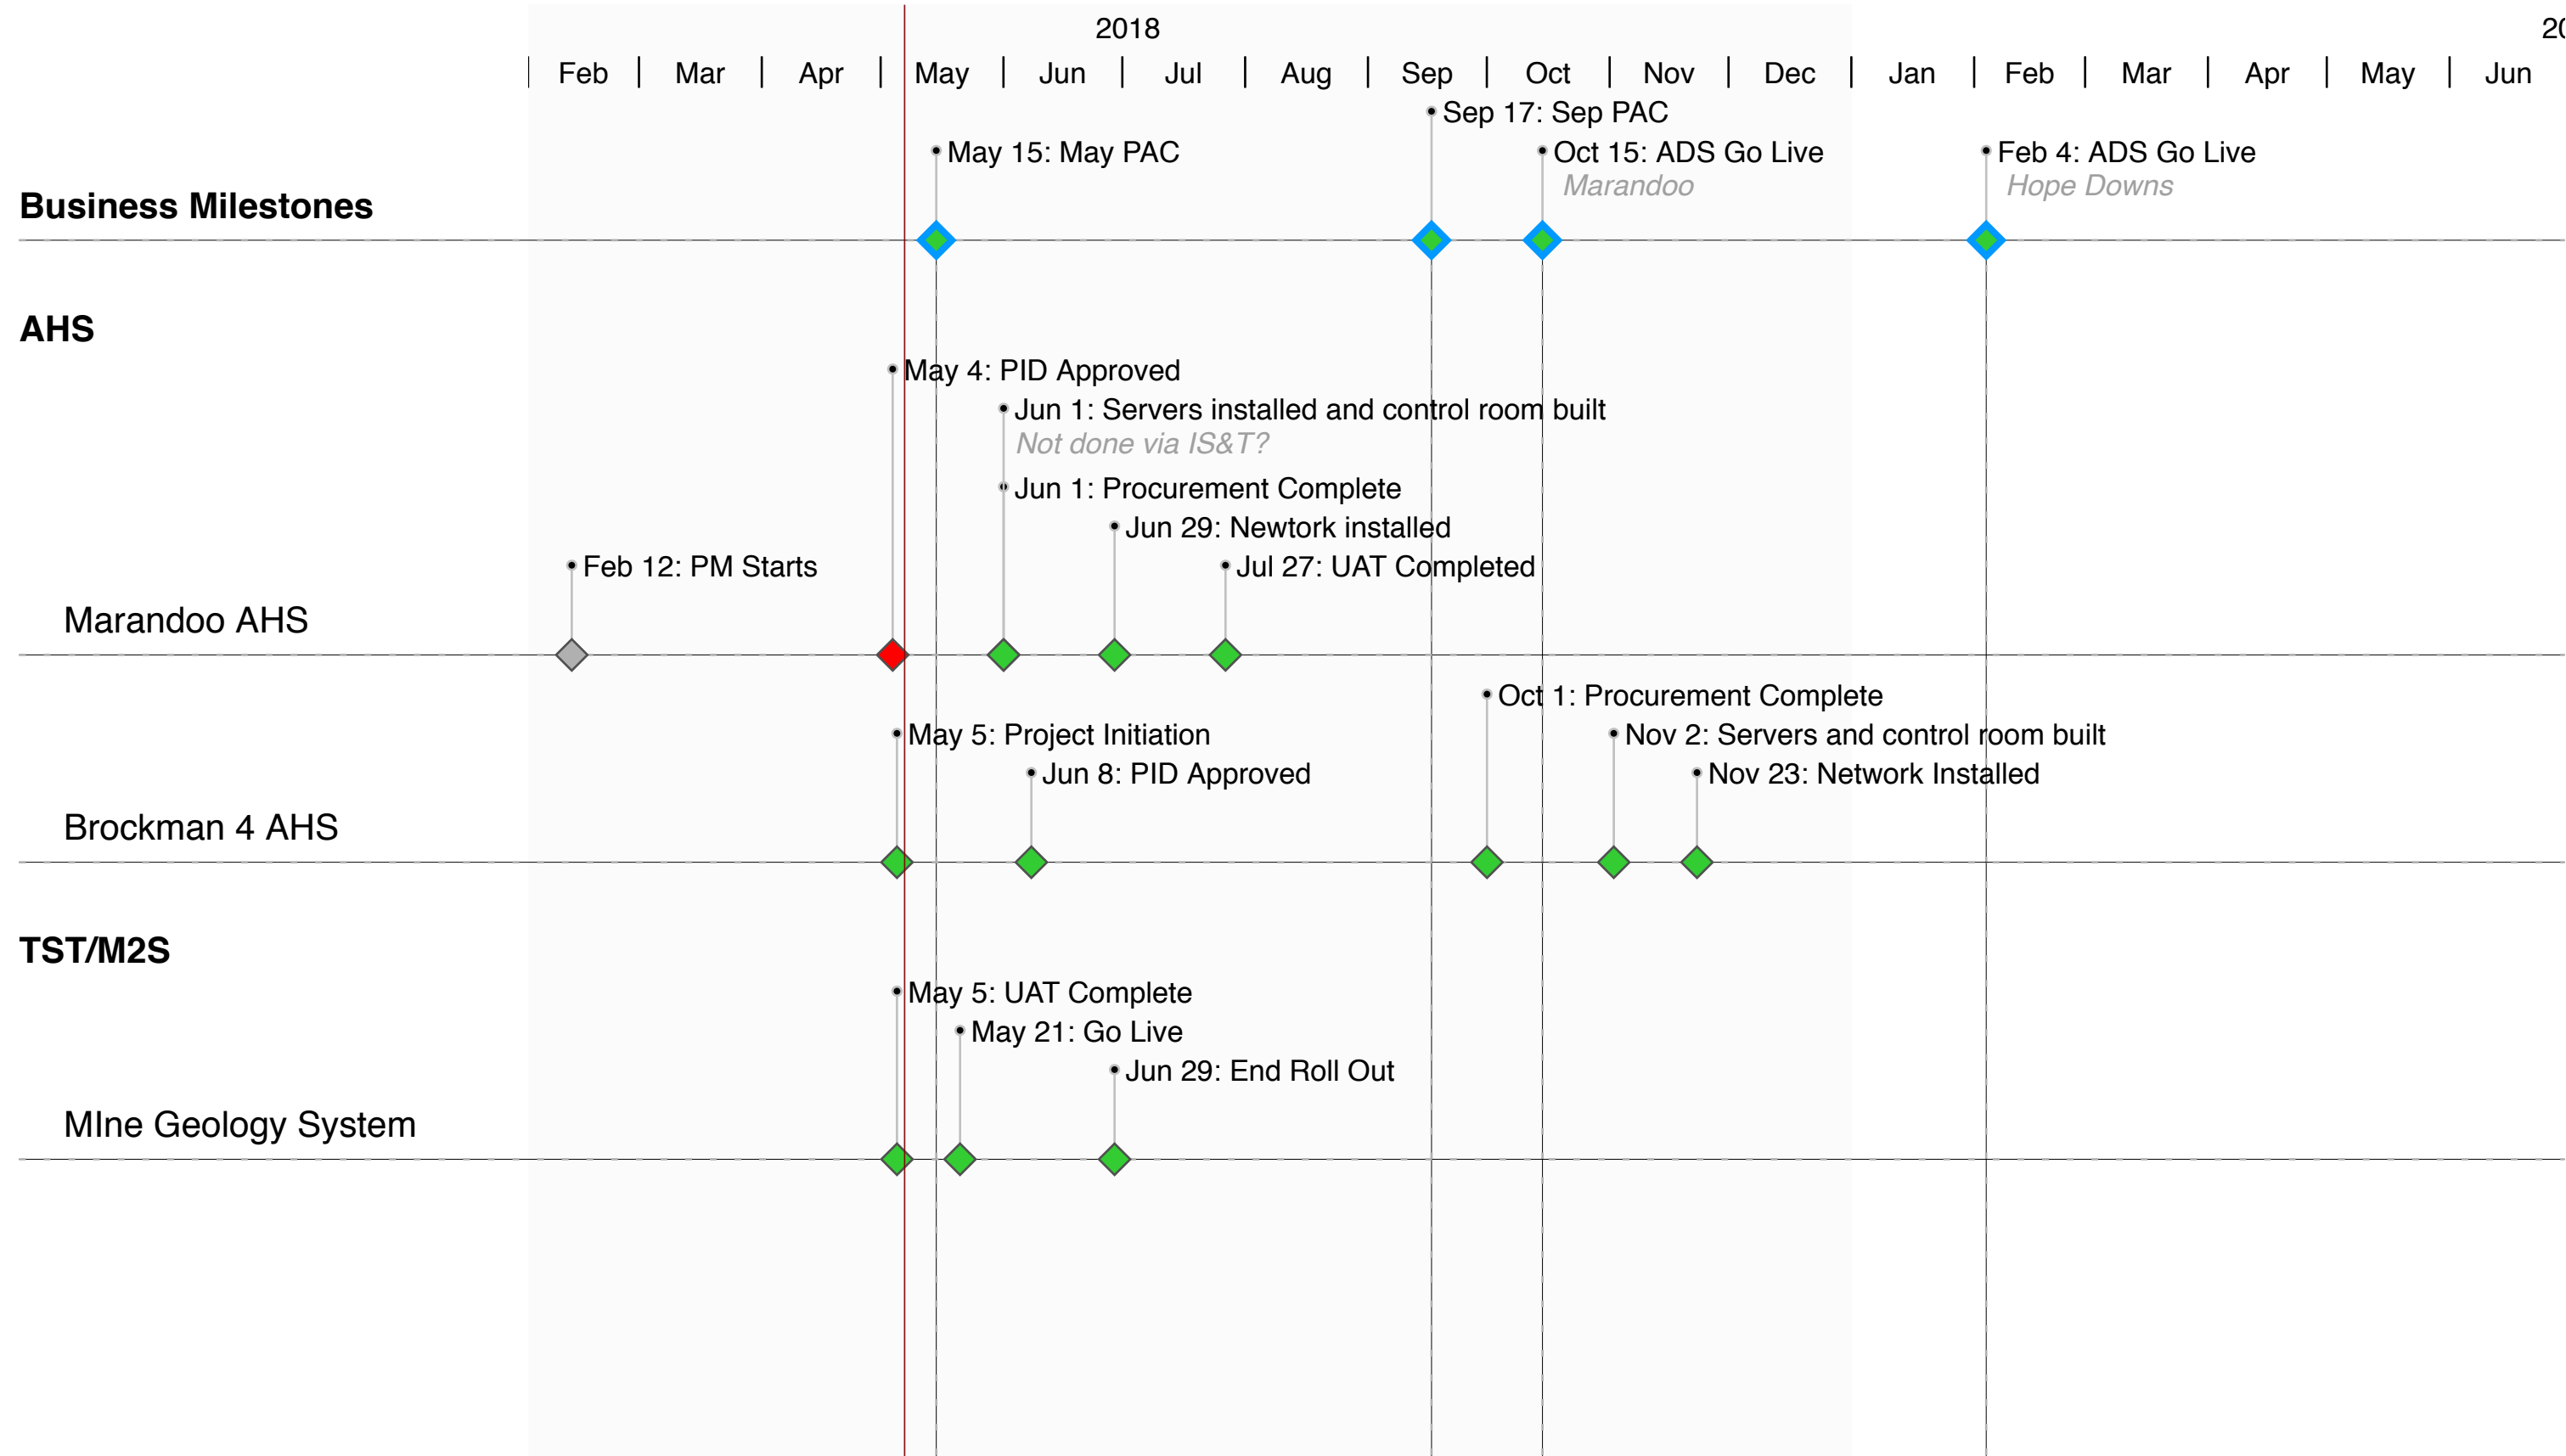

2019-06-30

2018-02-01

Industrial and Operational Technology

Current:

2019-06-30

2018-05-07 Baseline

2018-02-01

Industrial and Operational Technology

Current:

2019-06-30

2018-05-07 Baseline

2018-02-01

Industrial and Operational Technology

Current:

2019-06-30

2018-05-07 Baseline

2018-02-01

Industrial and Operational Technology

Current:

2019-06-30

2018-05-07 Baseline

20

2018-02-01

Industrial and Operational Technology

Current:

2019-06-30

2018-05-07 Baseline

20

2018-02-01

Industrial and Operational Technology

Current:

2019-06-30