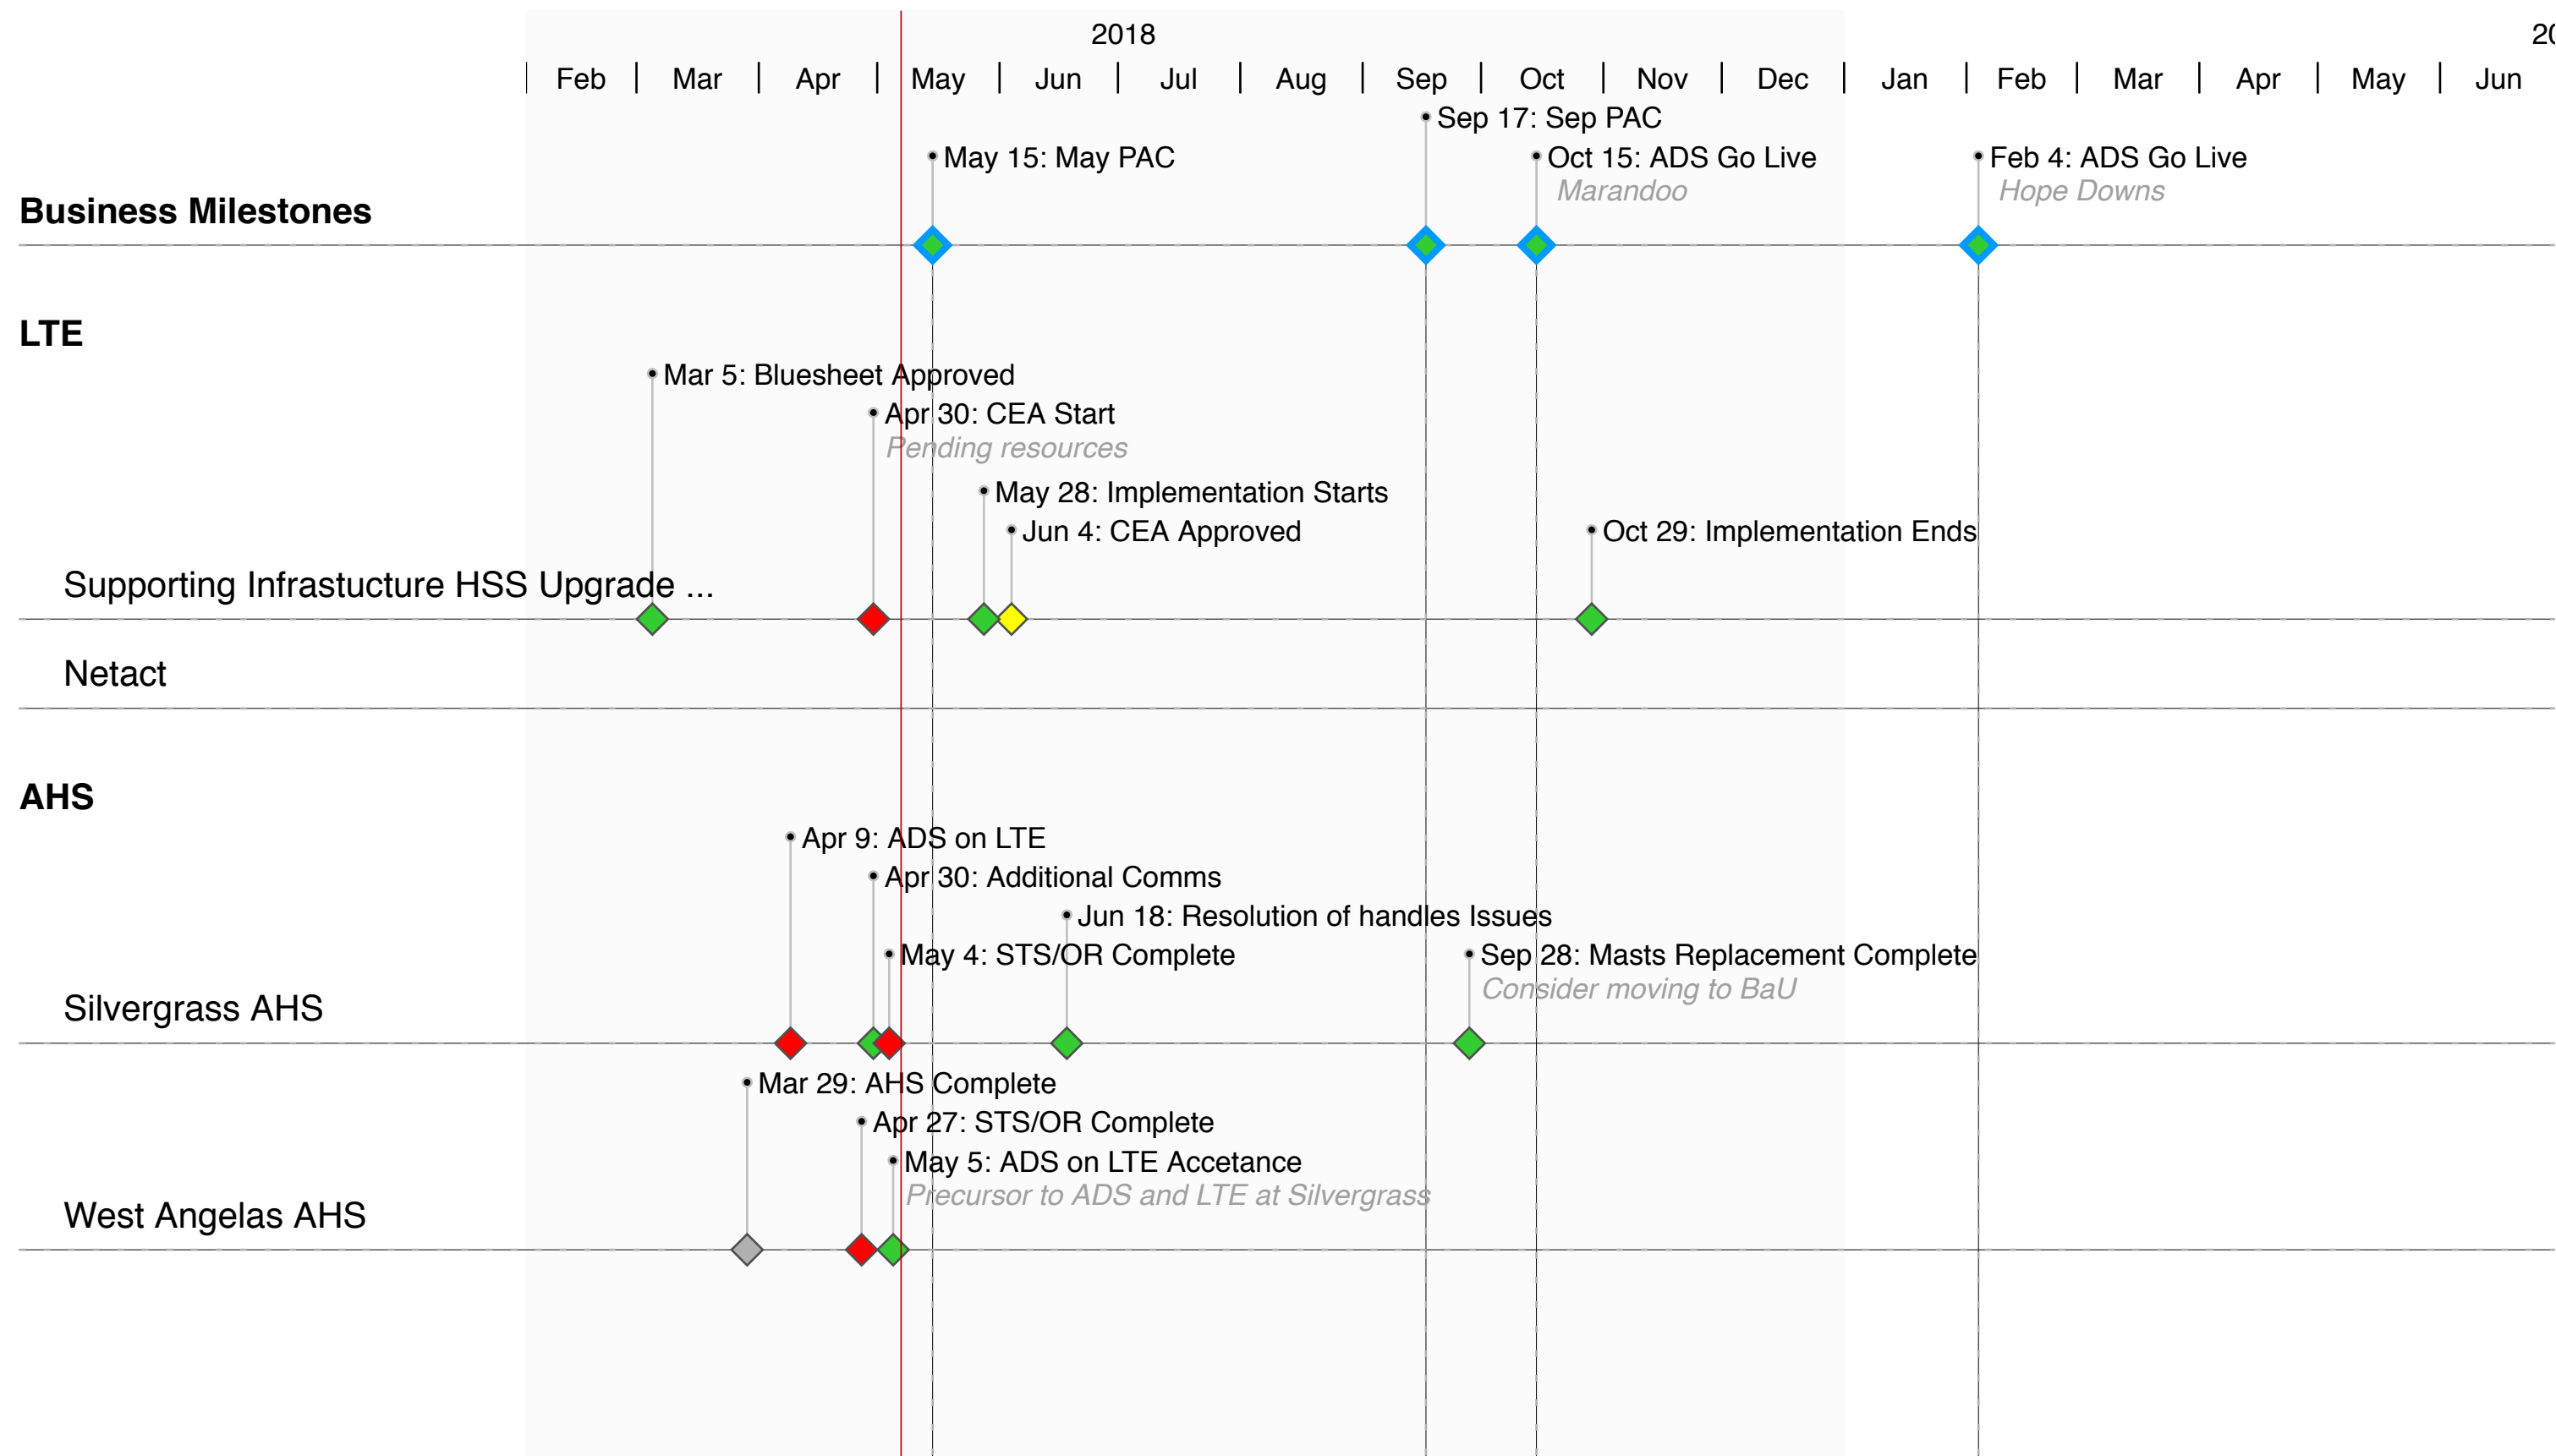

2018-02-01

Industrial and Operational Technology

Current:

2019-06-30

2018-05-07 Baseline

2018-02-01

Industrial and Operational Technology

Current: 2018-05-07 Baseline

2019-06-30

2018-02-01

Industrial and Operational Technology

Current:

2019-06-30

2018-05-07 Baseline

2018-02-01

Industrial and Operational Technology

Current:

2019-06-30

2018-05-07 Baseline

2018-02-01

Industrial and Operational Technology

Current:

2019-06-30

2018-05-07 Baseline

2018-02-01

Industrial and Operational Technology

Current:

2019-06-30

2018-05-07 Baseline

20

2018-02-01

Industrial and Operational Technology