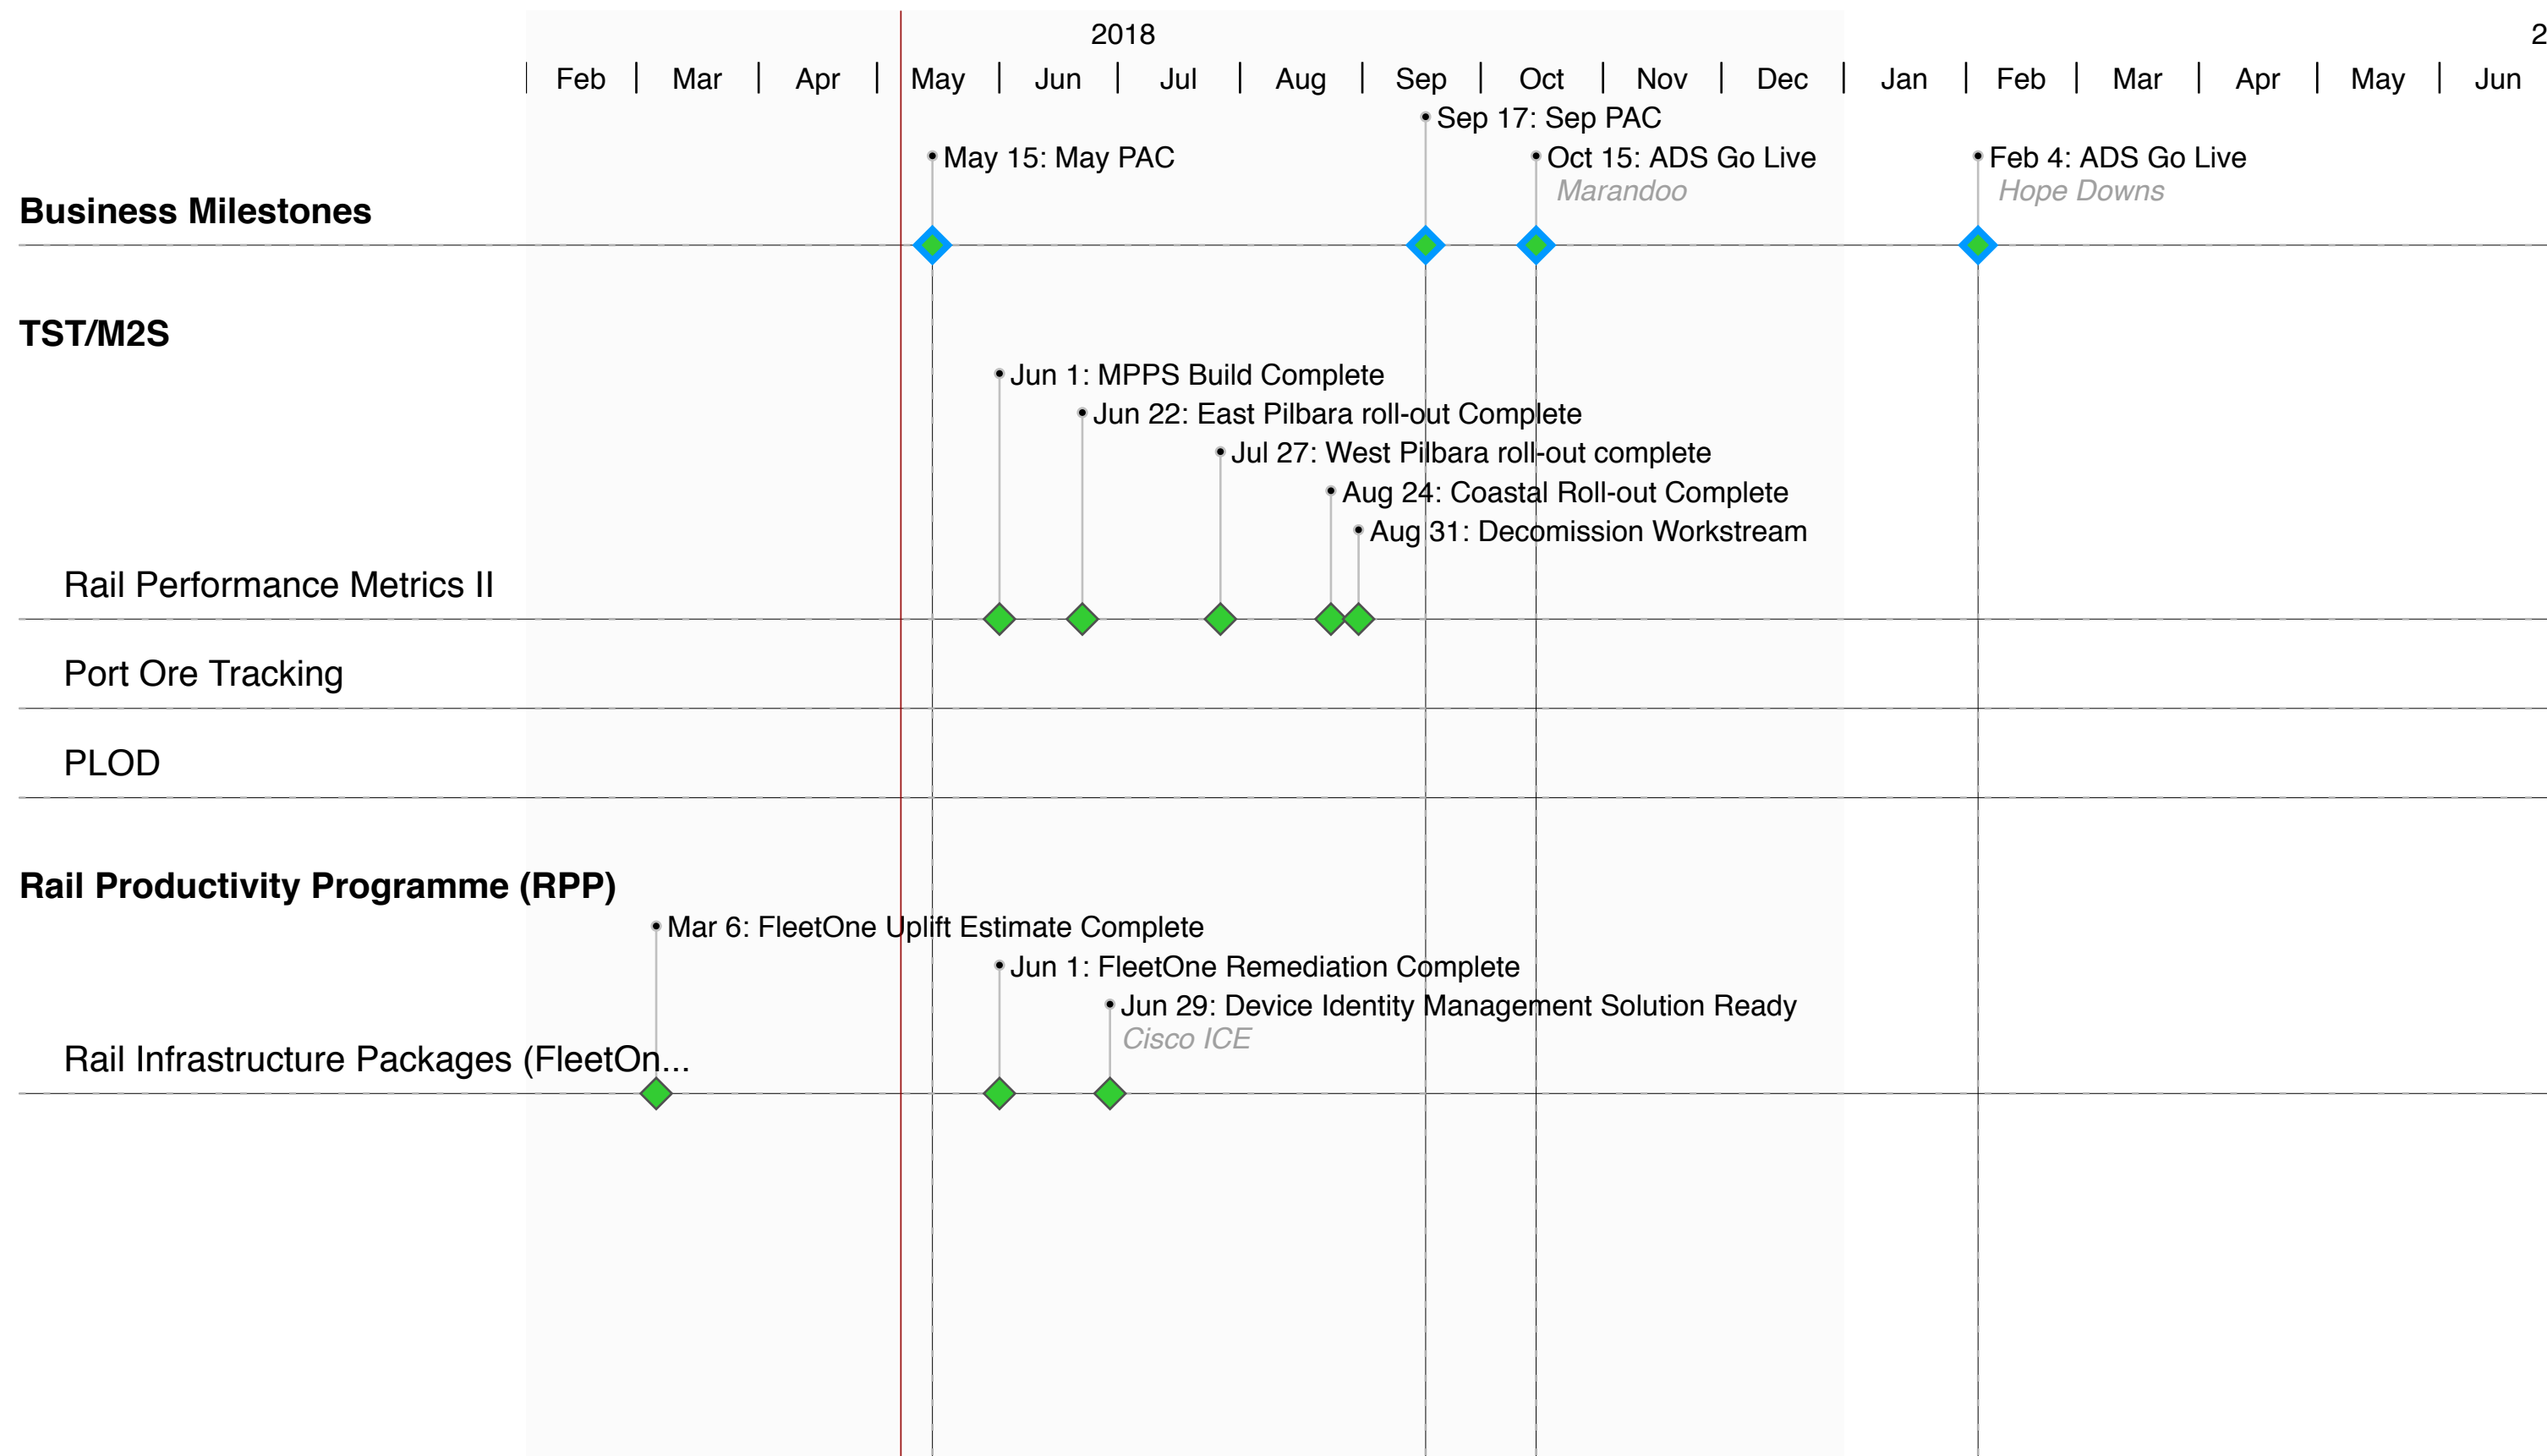

Current:

2019-06-30

2018-05-07 Baseline

2018-02-01

Industrial and Operational Technology

Current:

2019-06-30

2018-05-07 Baseline

2018-02-01

Industrial and Operational Technology

Current:

2019-06-30

2018-05-07 Baseline

20

2018-02-01

Industrial and Operational Technology

Current:

2019-06-30

2018-05-07 Baseline

20

2018-02-01

Industrial and Operational Technology

Current:

2019-06-30

2018-05-07 Baseline

20

2018-02-01

Industrial and Operational Technology

Current:

2019-06-30

2018-05-07 Baseline

20