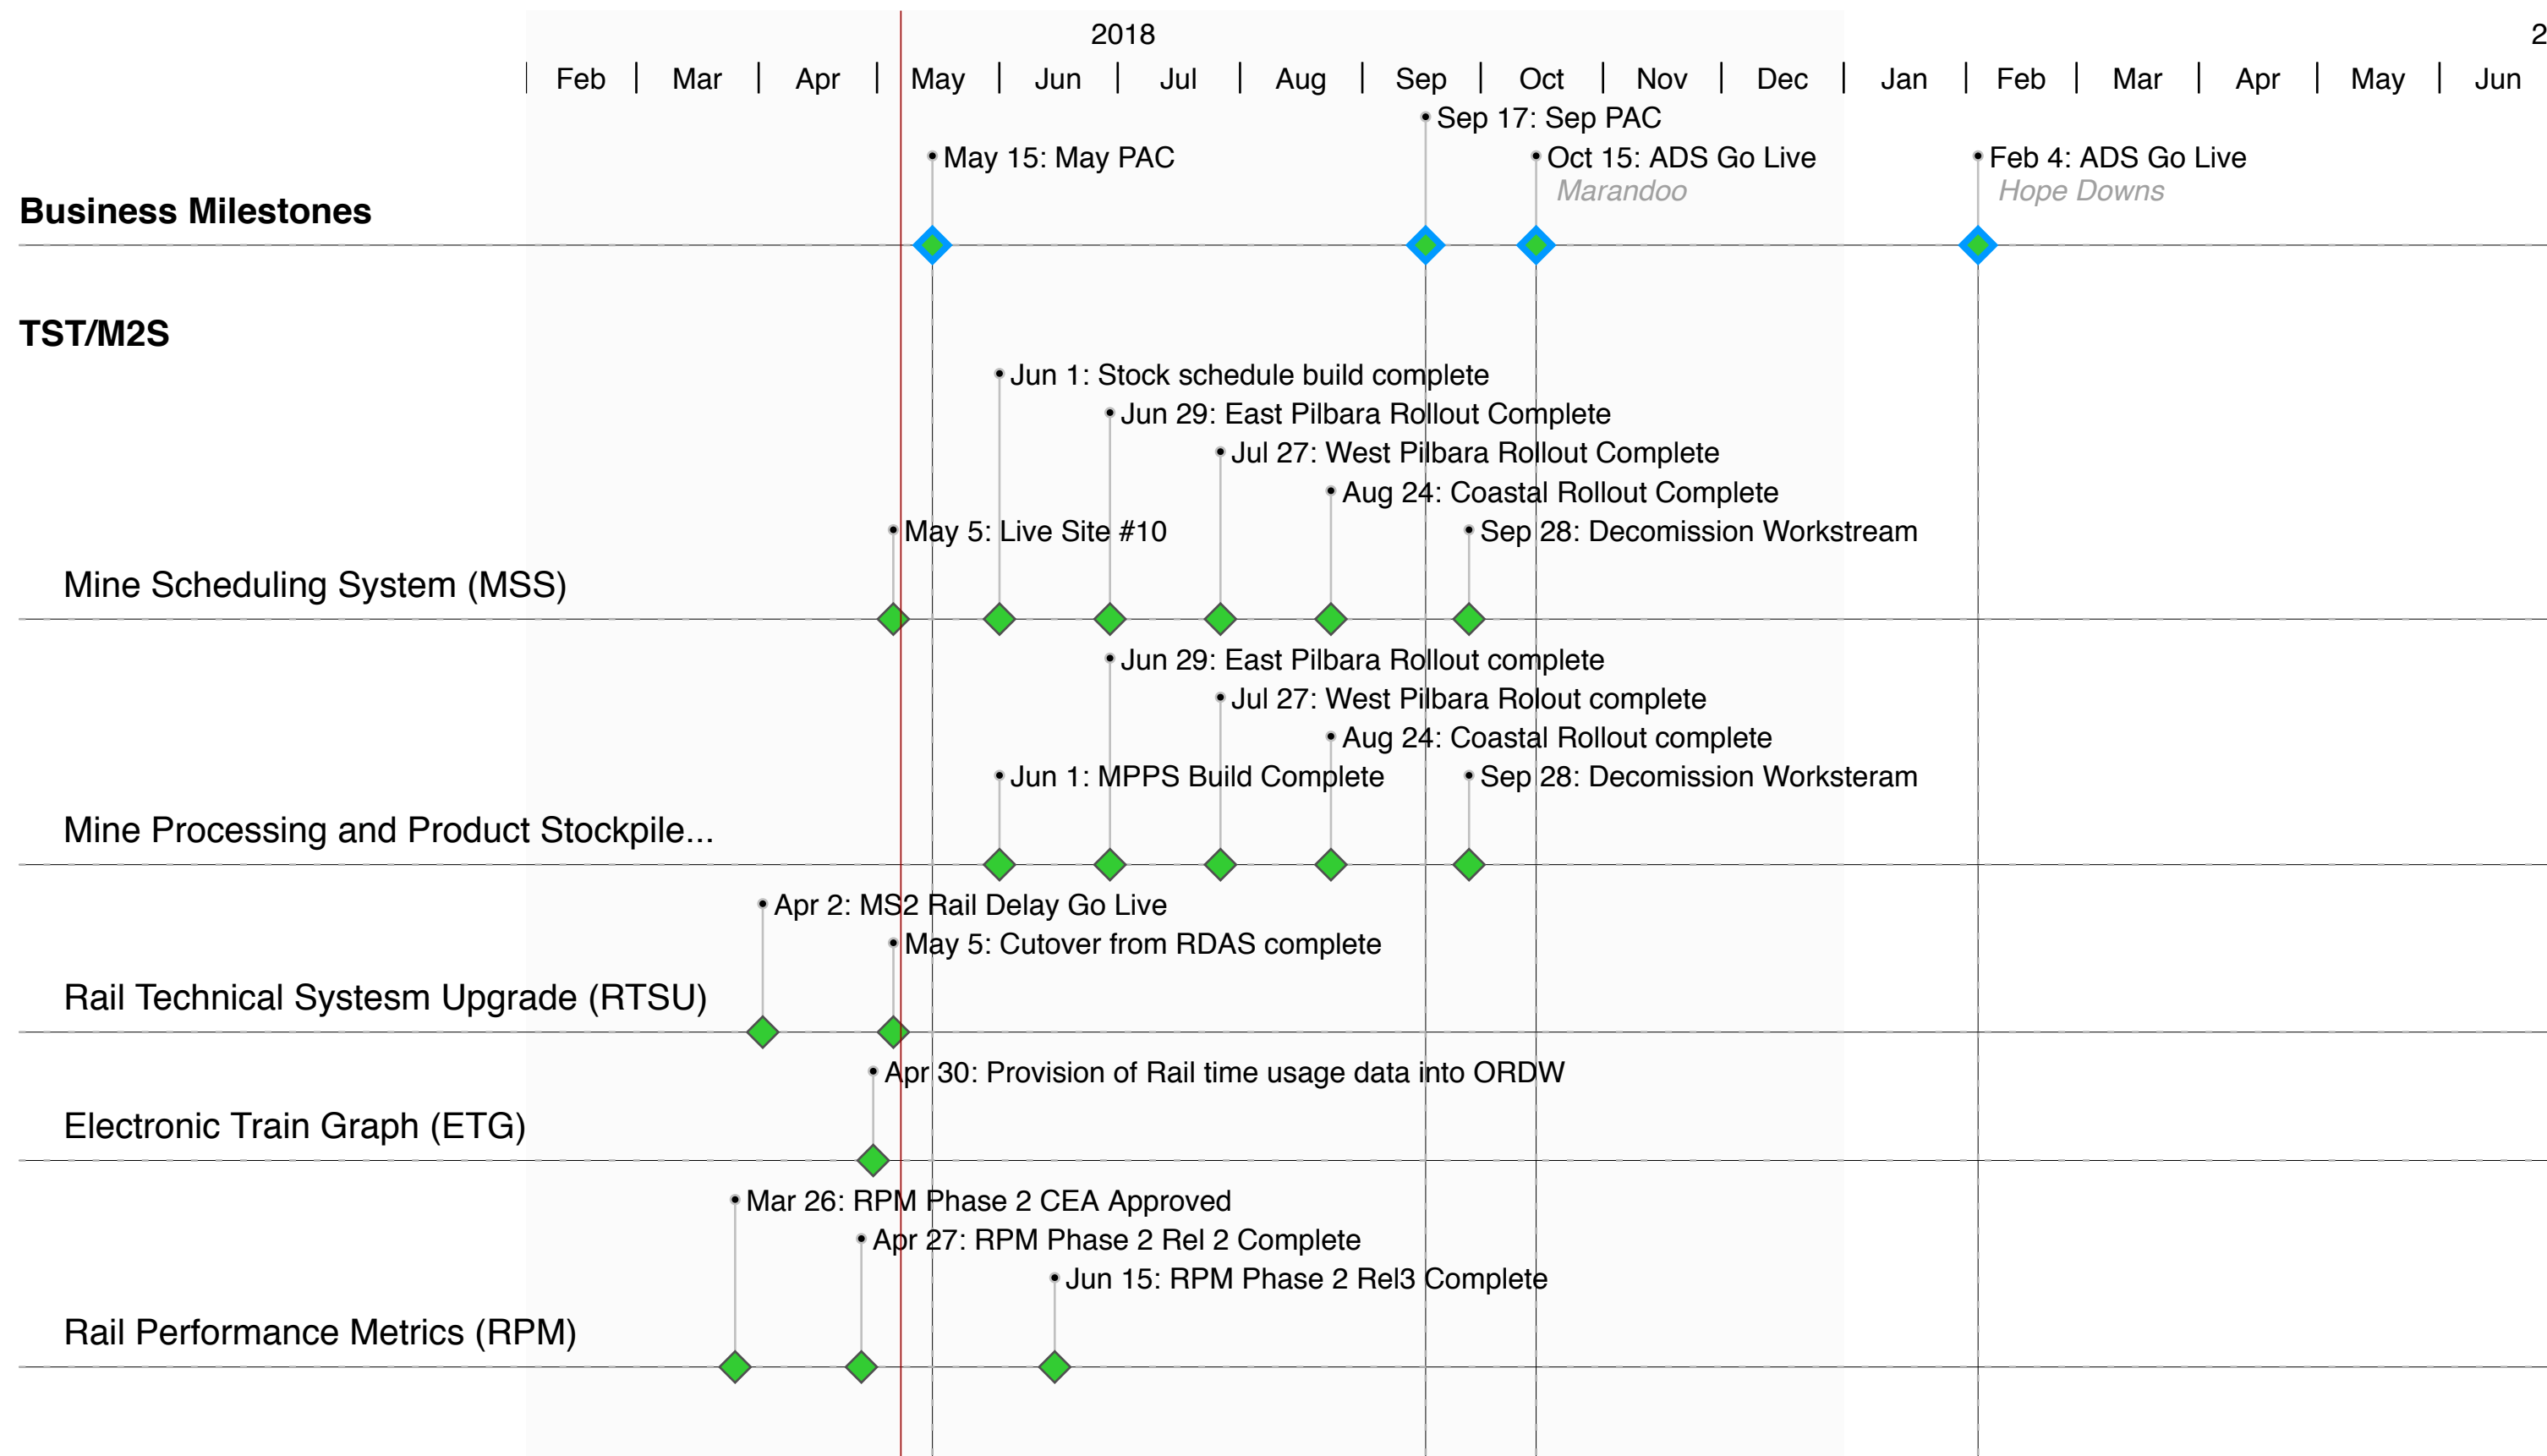

Current:

2019-06-30

2018-05-07 Baseline

2018-02-01

Industrial and Operational Technology

Current:

2019-06-30

2018-05-07 Baseline

2018-02-01

Industrial and Operational Technology

Current:

2019-06-30

2018-05-07 Baseline

20

2018-02-01

Industrial and Operational Technology

Current:

2019-06-30

2018-05-07 Baseline

20

2018-02-01

Industrial and Operational Technology

Current:

2019-06-30

2018-05-07 Baseline

20

2018-02-01

Industrial and Operational Technology

Current:

2019-06-30

2018-05-07 Baseline

20