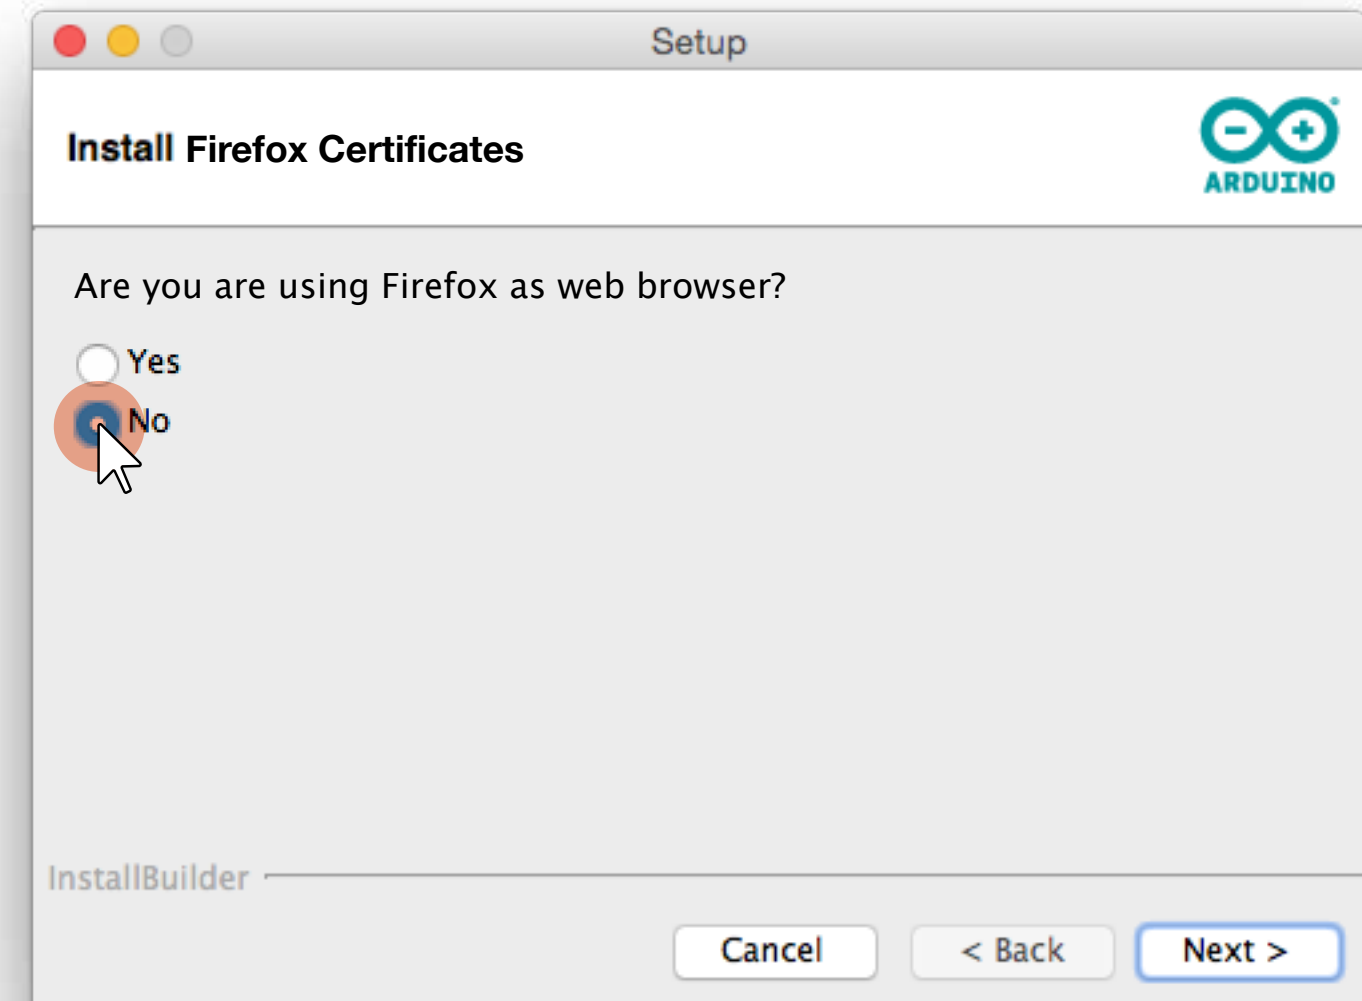

YES option is selected by default.  
Pressing 'Next' opens the Certificate page on the Default browser, if the default browser is not Firefox the error page is displayed.

If user selects NO all the additional infos are hidden.