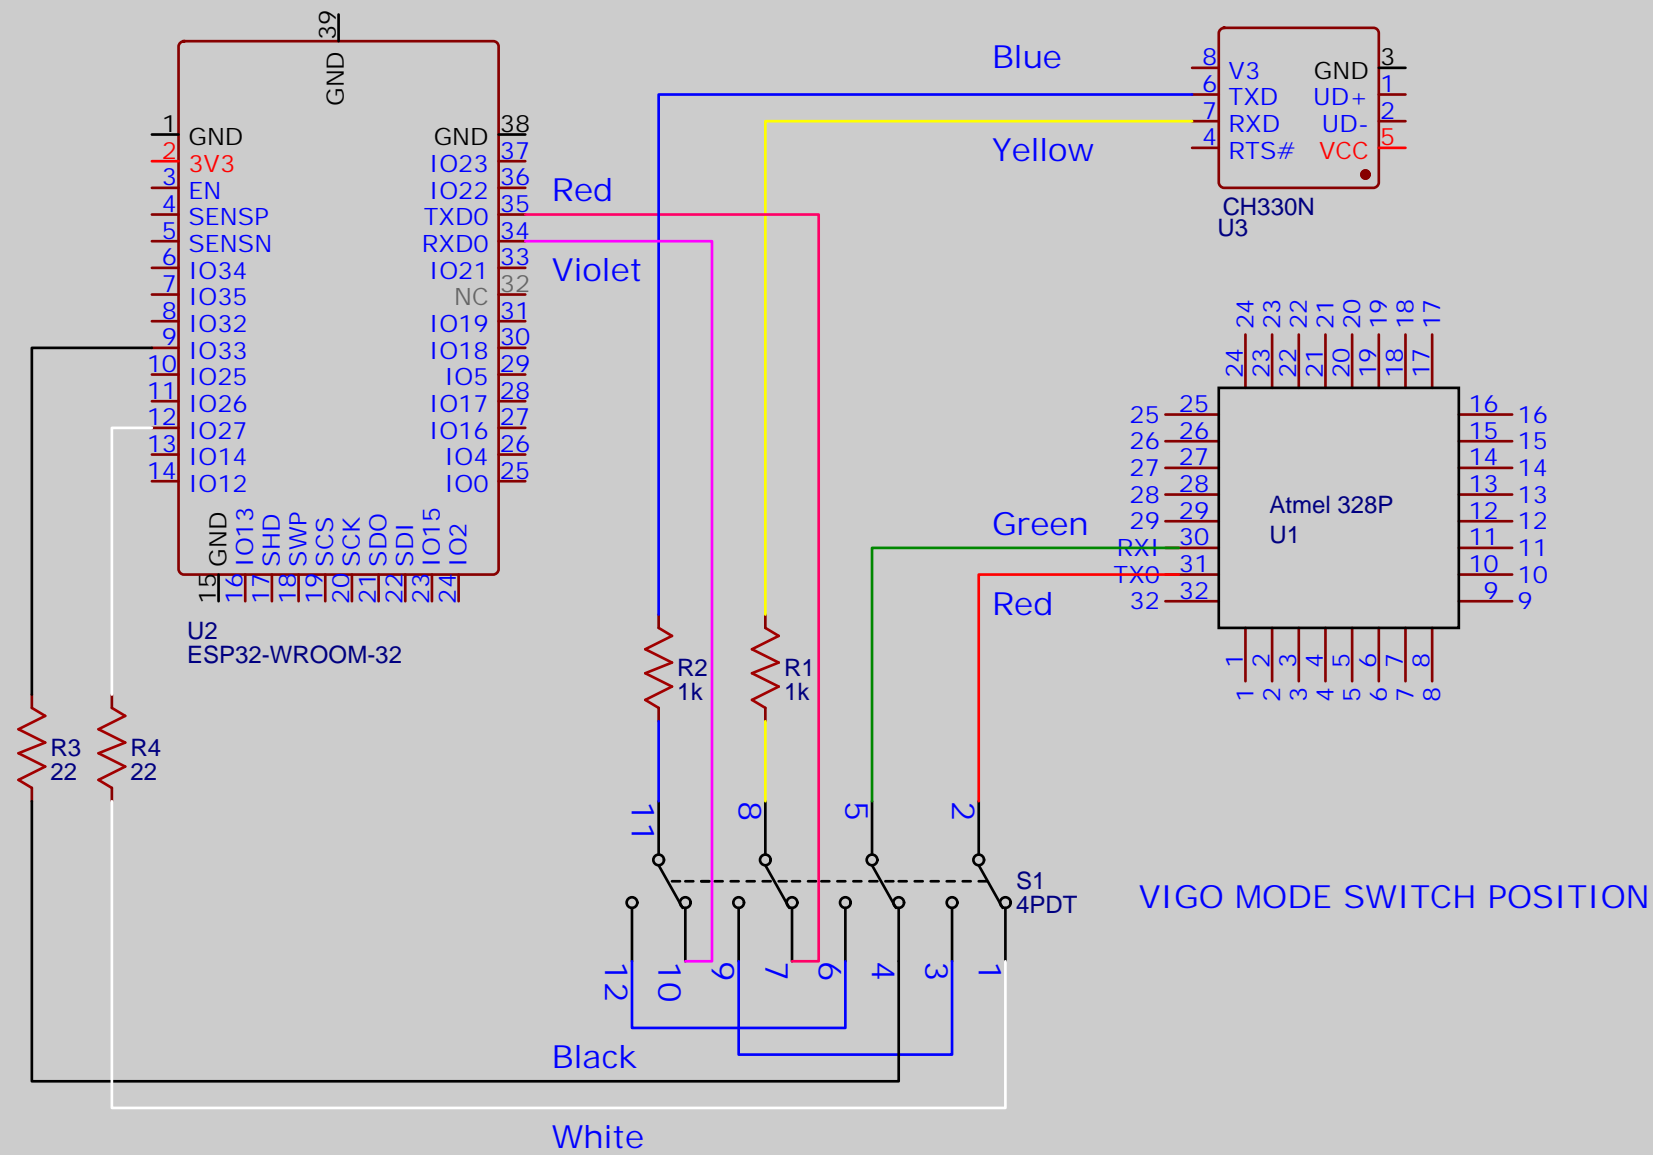

4PDT SWITCH VERSION

TITLE: Vigotec VG-L7X VigoWorks/GRBL mode switch		REV: 1.1
	Company: juliusgeeklab	Sheet: 1/1
	Date: 2020-11-21	Drawn By:

JUMPER VERSION

TITLE: Vigotec VG-L7X VigoWorks/GRBL mode switch		REV: 1.1
	Company: juliusgeeklab	Sheet: 1/1
	Date: 2020-11-21	Drawn By: