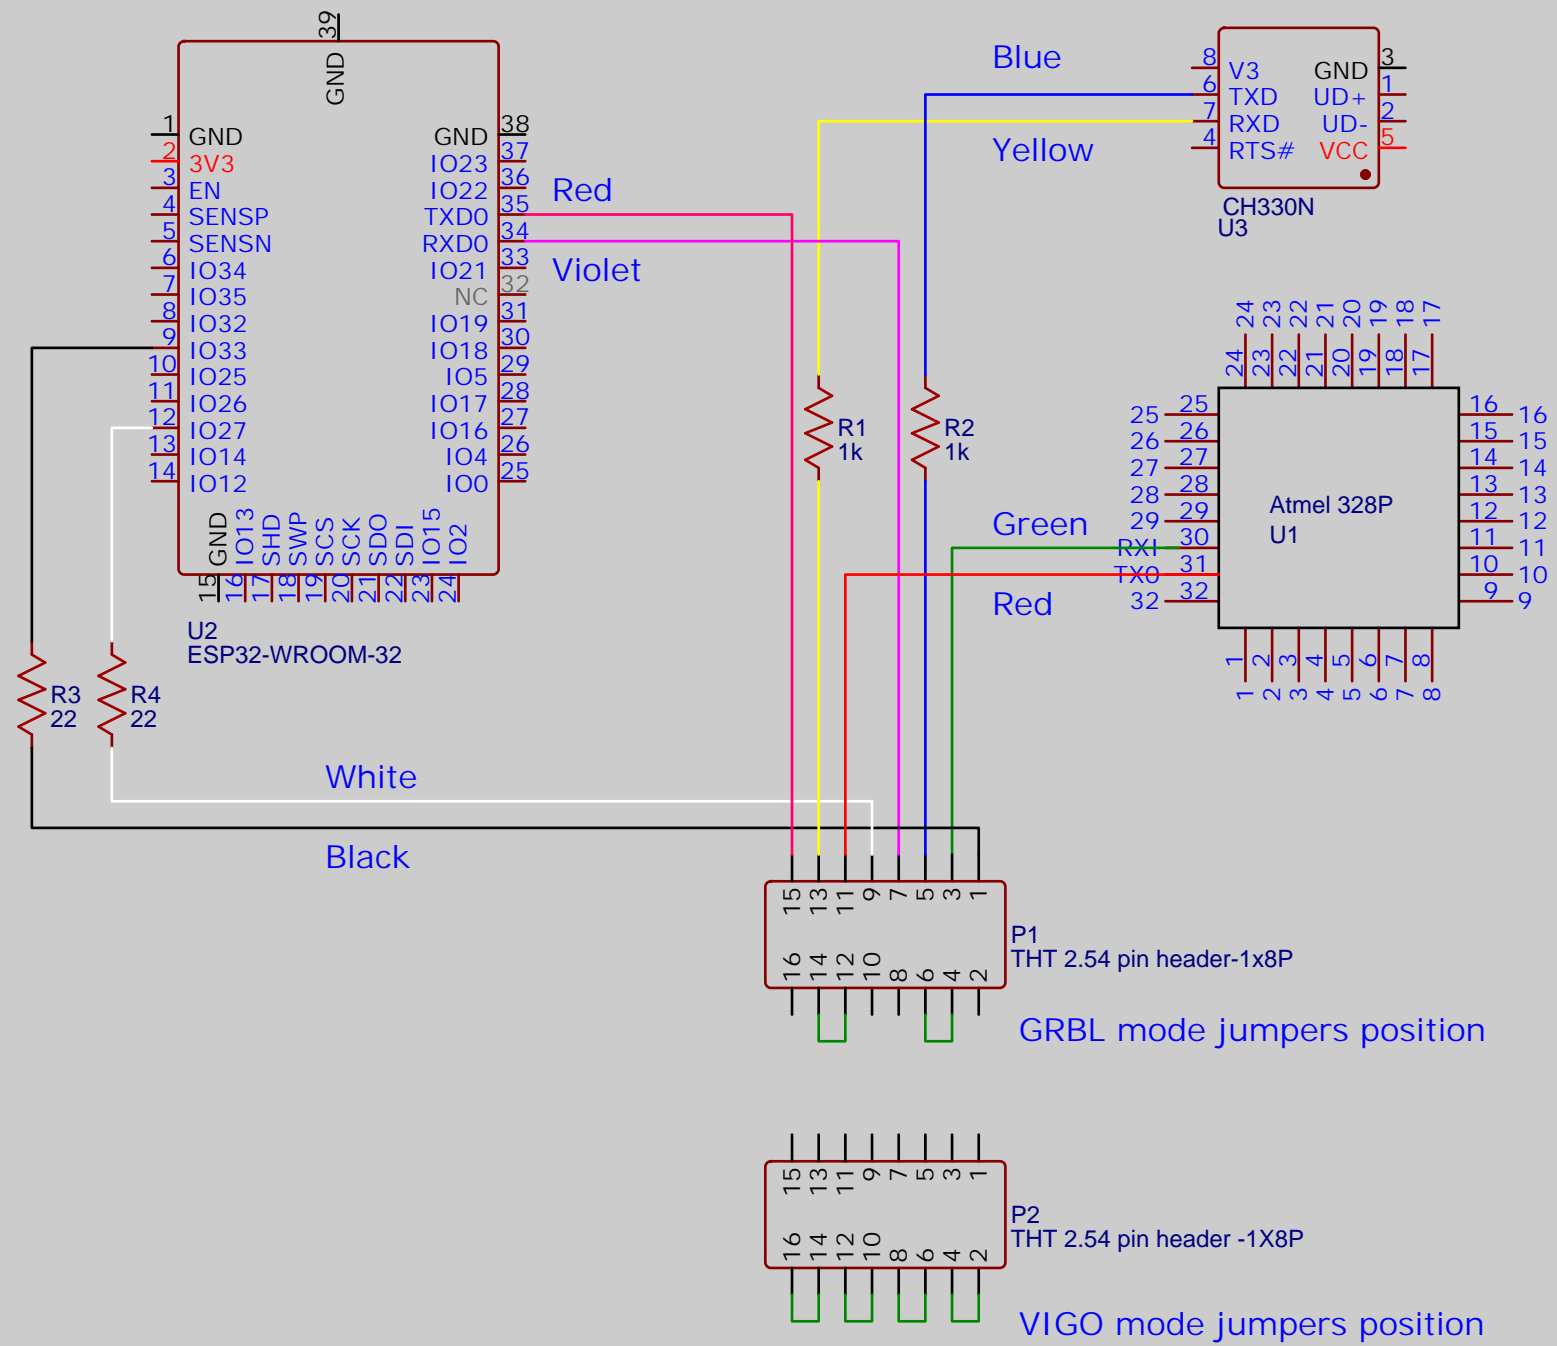

4PDT SWITCH VERSION

TITLE: Vigotec VG-L7X VigoWorks/GRBL mode switch		REV: 1.1
	Company: juliusgeeklab	Sheet: 1/1
	Date: 2020-11-21	Drawn By:

JUMPER VERSION

TITLE: Vigotec VG-L7X VigoWorks/GRBL mode switch		REV: 1.1
	Company: juliusgeeklab	Sheet: 1/1
	Date: 2020-11-21	Drawn By: