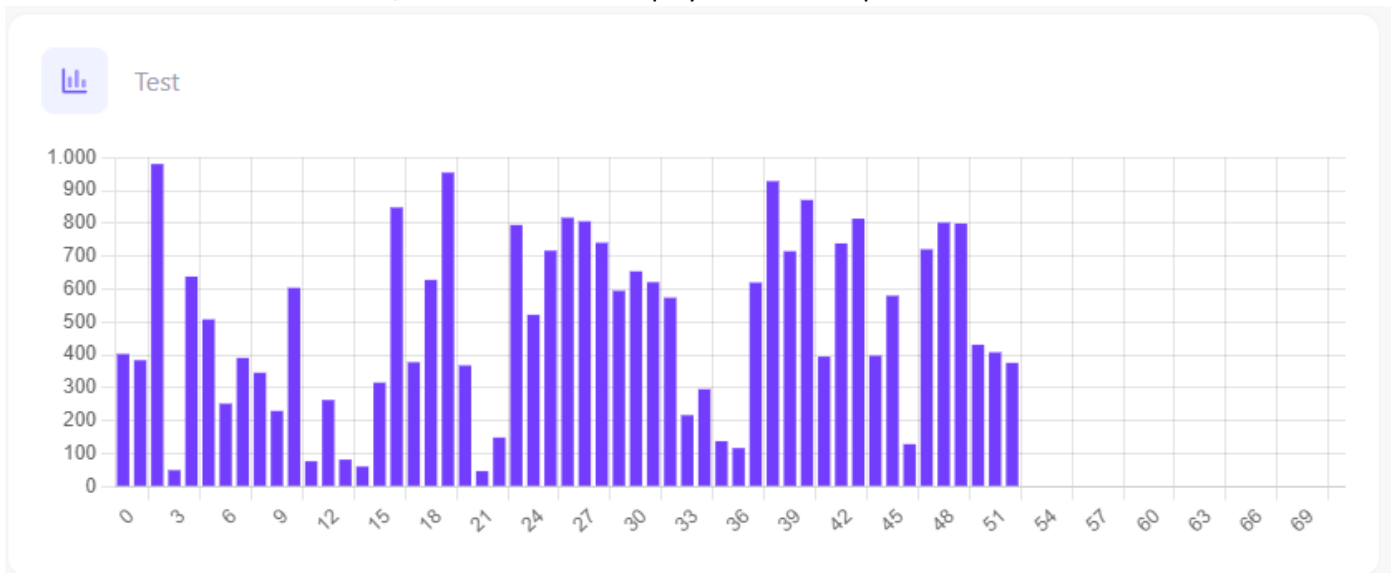

With up to 62 entries, there are no problems with the bar display.

If there are more than 62 entries, no more bars are displayed. This example has 72 entries.

This is with 96 entries