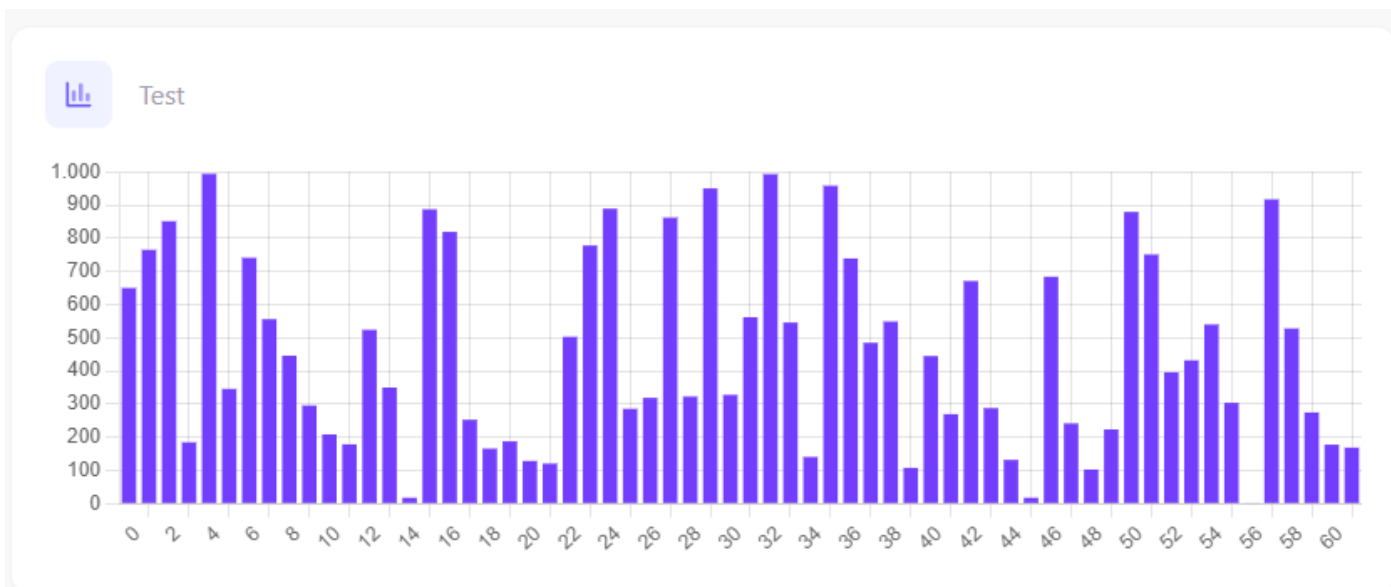

With up to 62 entries, there are no problems with the bar display.

If there are more than 62 entries, no more bars are displayed. This example has 72 entries.

This is with 96 entries