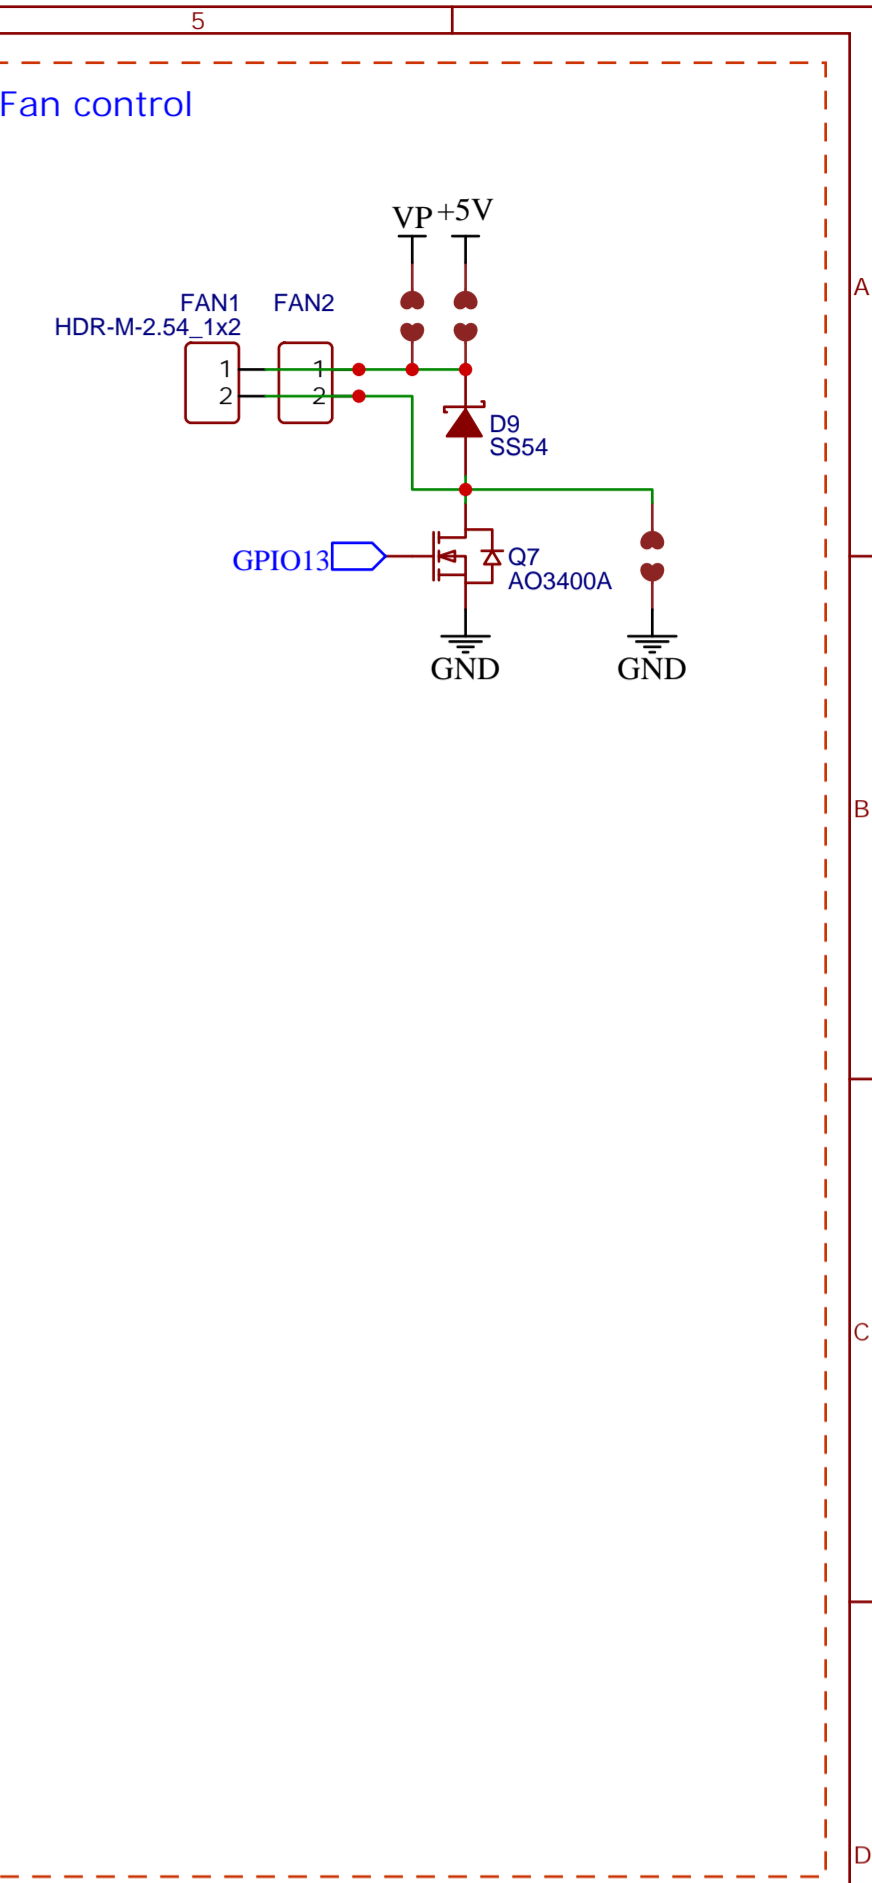

TITLE:	FlowNC-MK1	REV:	1.0
Company:	Your Company	Sheet:	1/1
Date:	2021-12-02	Drawn By:	Christian Luethi