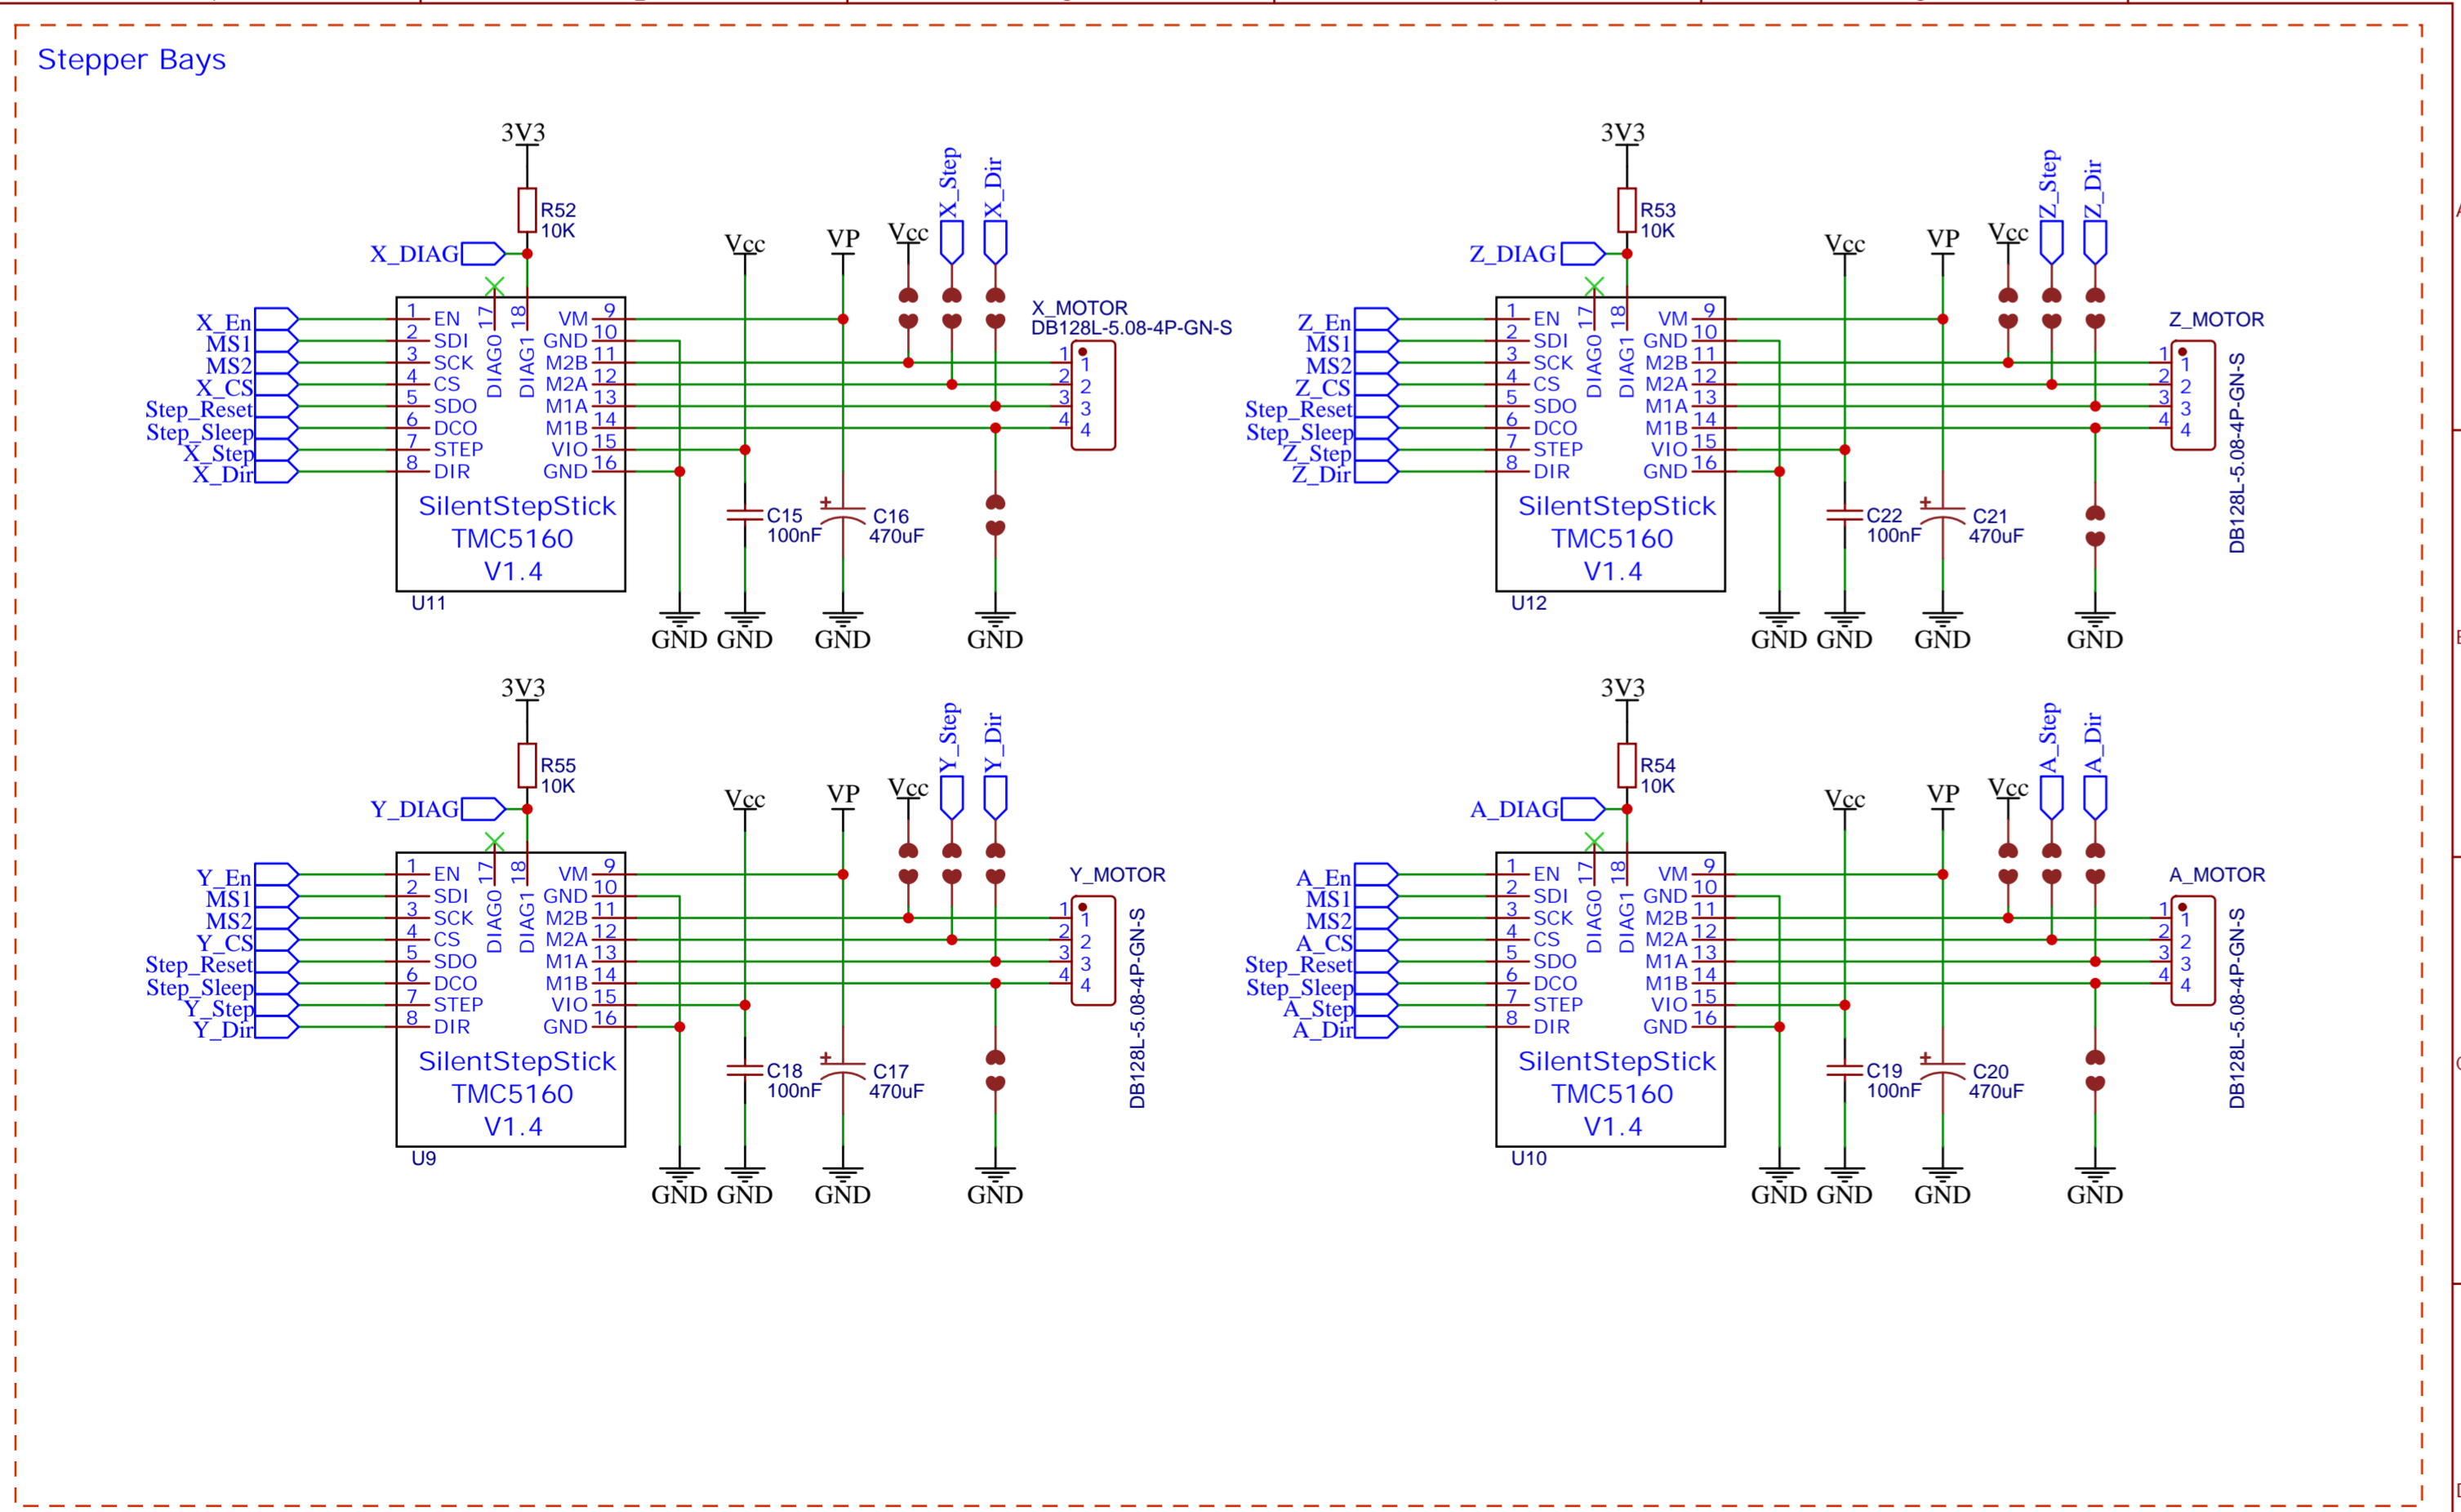

TITLE:	FlowNC-MK1	REV:	1.0
Company:	Your Company	Sheet:	1/1
Date:	2021-12-02	Drawn By:	Christian Luethi

TITLE:	FlowNC-MK1	REV:	1.0
Company:	Your Company	Sheet:	1/1
Date:	2021-12-02	Drawn By:	Christian Luethi