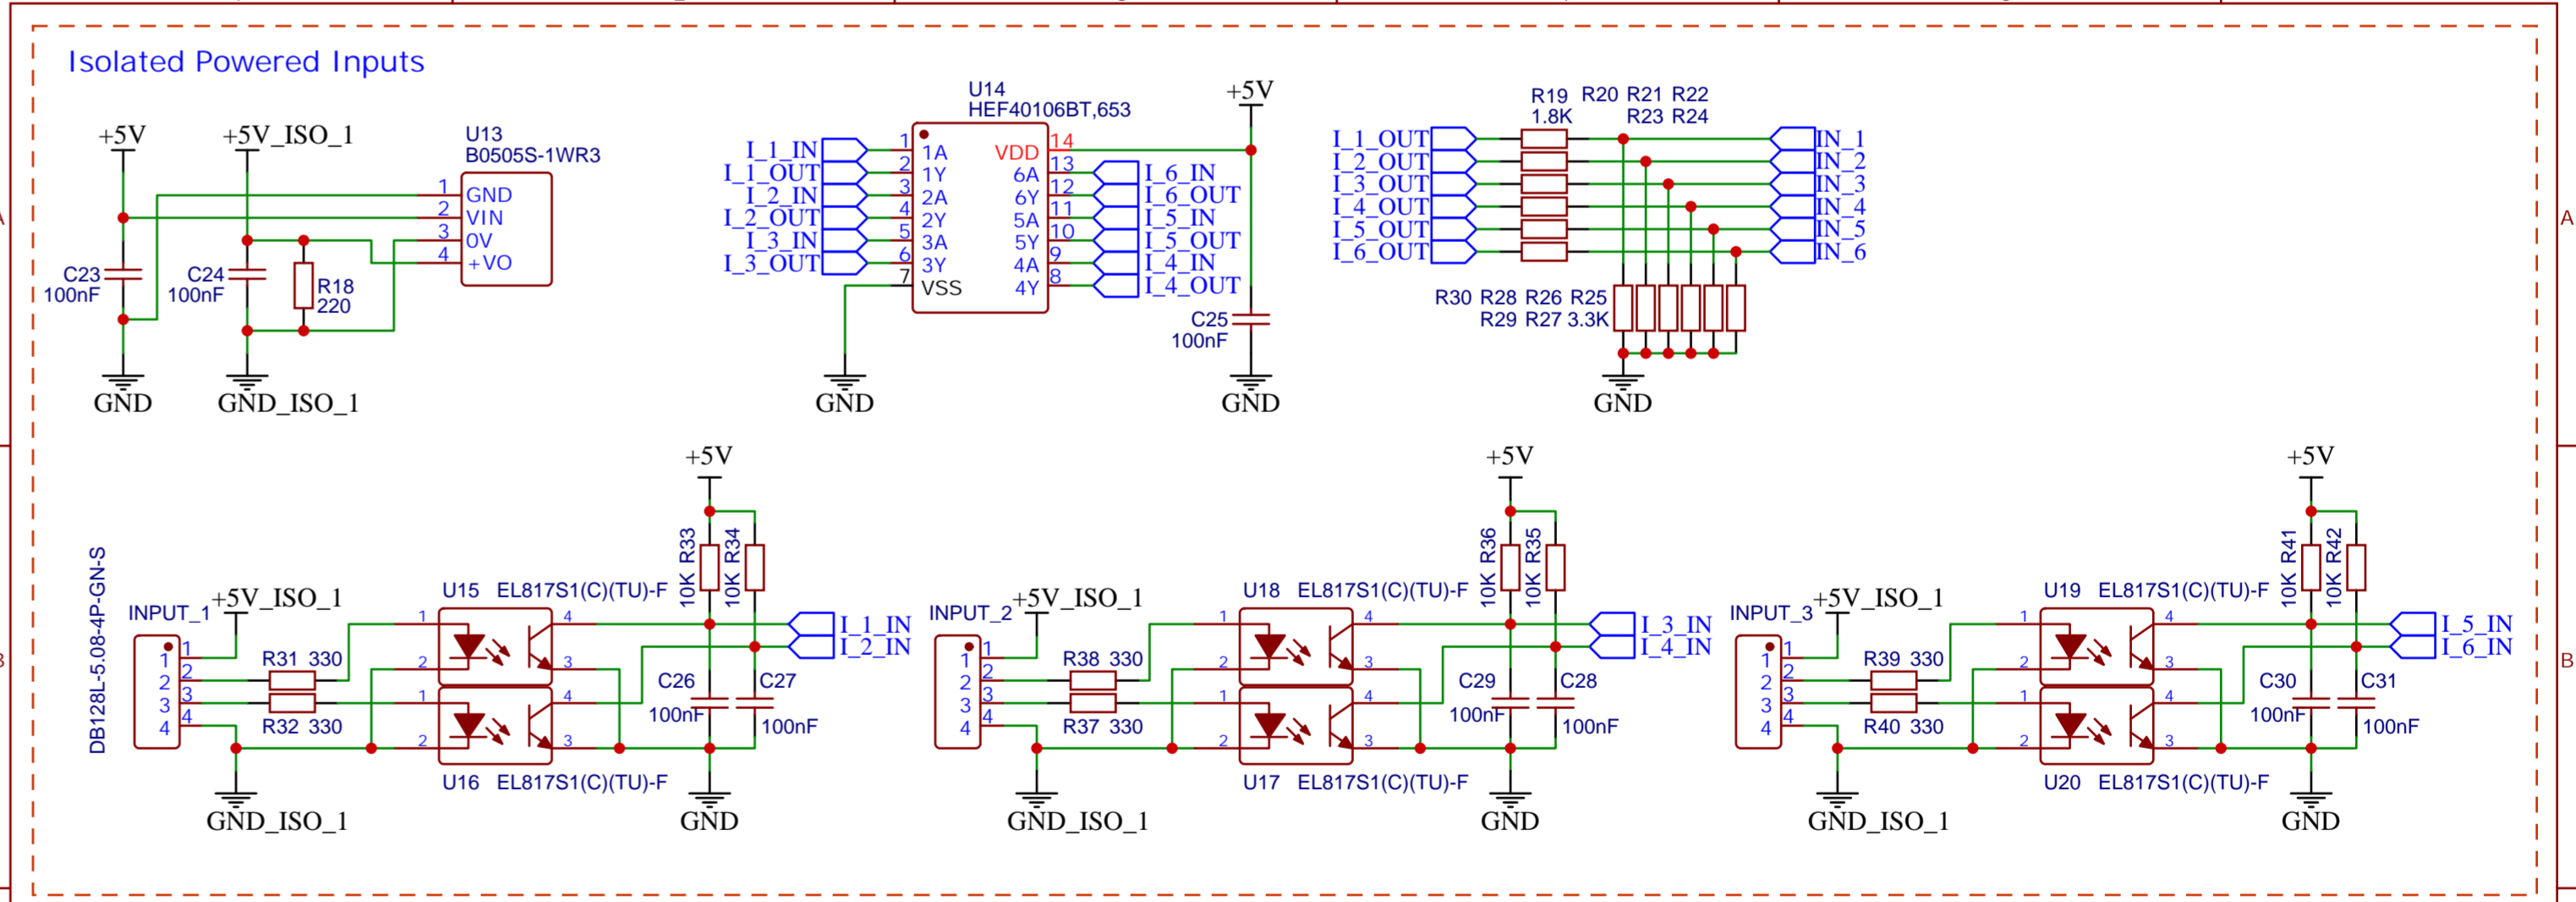

TITLE:	FlowNC-MK1	REV:	1.0
Company:	Your Company	Sheet:	1/1
Date:	2021-12-02	Drawn By:	Christian Luethi

TITLE:	FlowNC-MK1	REV:	1.0
Company:	Your Company	Sheet:	1/1
Date:	2021-12-02	Drawn By:	Christian Luethi