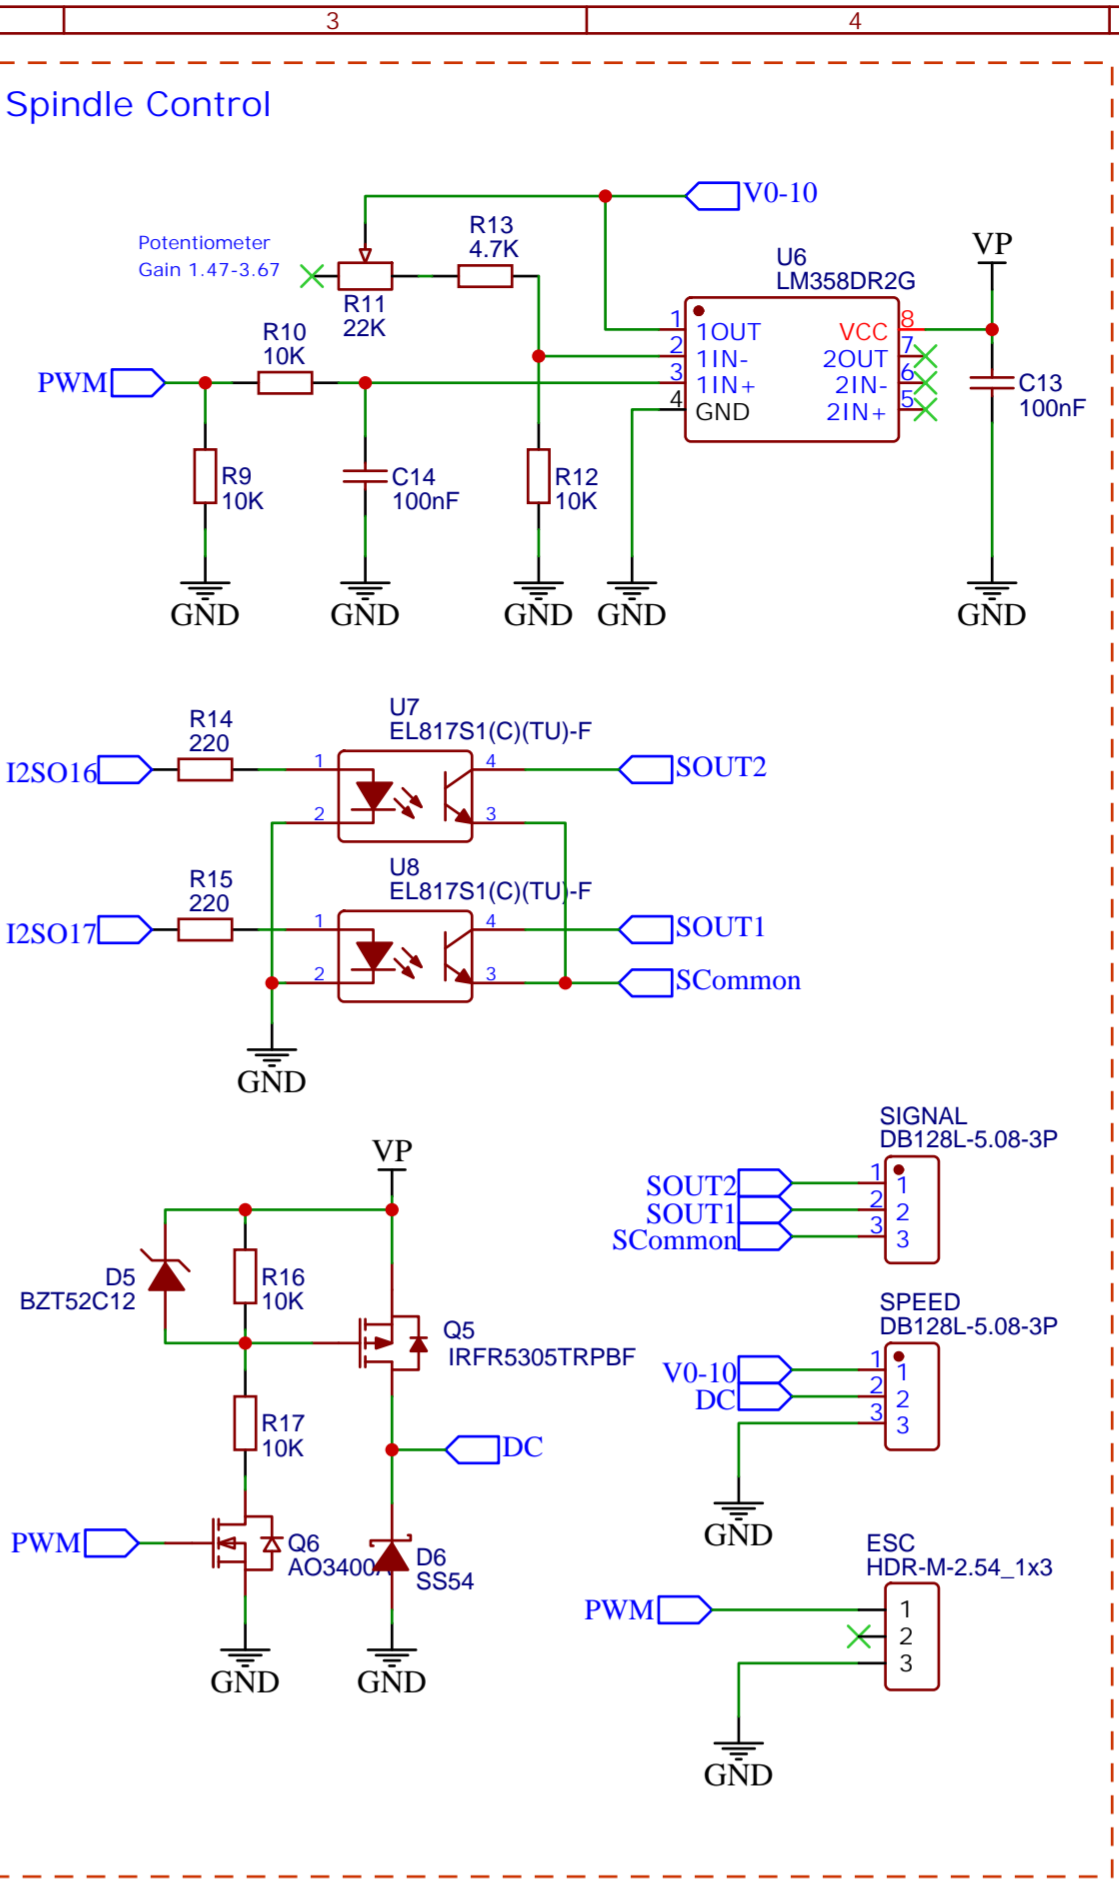

TITLE:	FlowNC-MK1	REV:	1.0
Company:	Your Company	Sheet:	1/1
Date:	2021-12-02	Drawn By:	Christian Luethi

TITLE:	FlowNC-MK1	REV:	1.0
Company:	Your Company	Sheet:	1/1
Date:	2021-12-02	Drawn By:	Christian Luethi