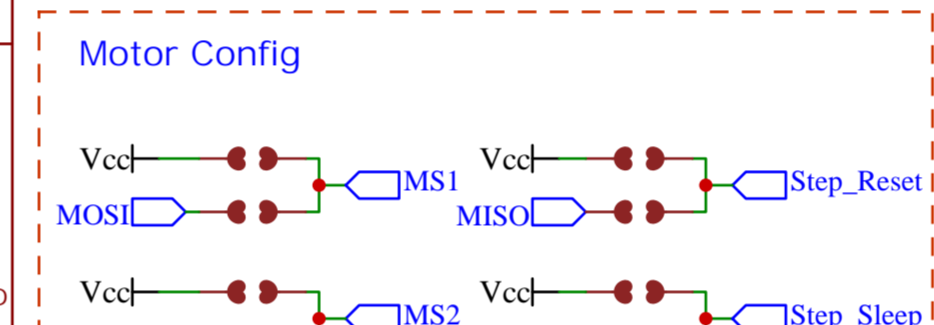

TITLE:	FlowNC-MK1	REV:	1.0
Company:	Your Company	Sheet:	1/1
Date:	2021-12-02	Drawn By:	Christian Luethi