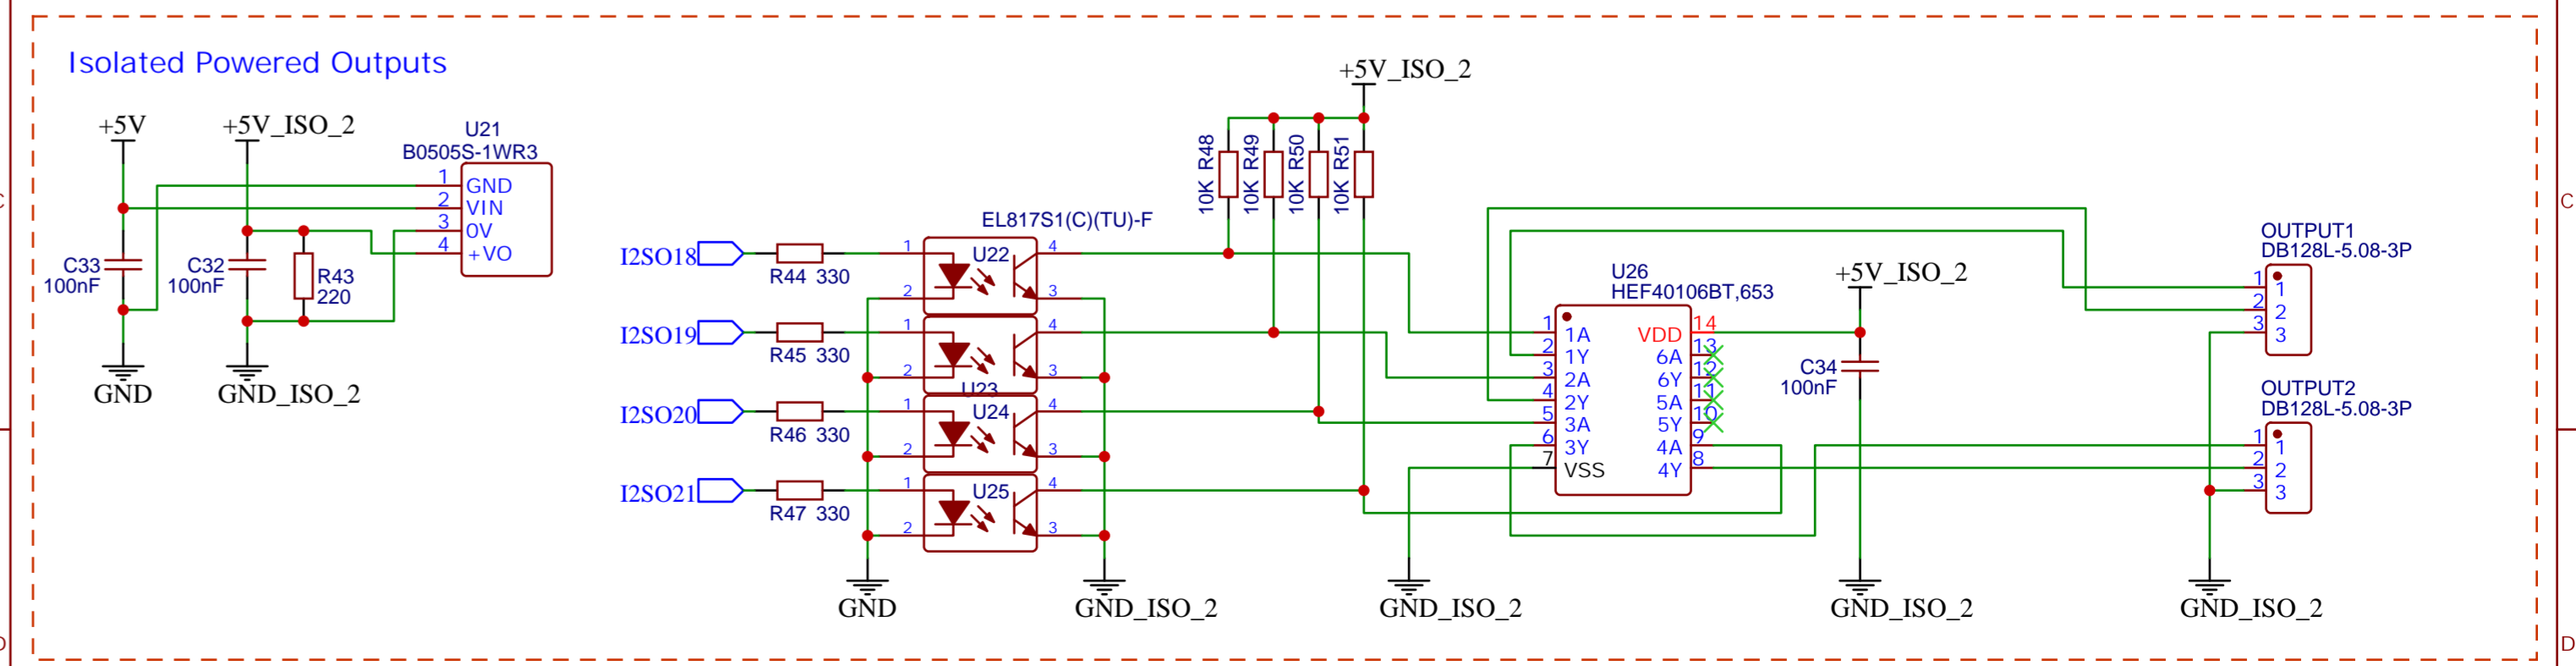

TITLE:	FlowNC-MK1	REV:	1.0
Company:	Your Company	Sheet:	1/1
Date:	2021-12-02	Drawn By:	Christian Luethi

TITLE:	FlowNC-MK1	REV:	1.0
Company:	Your Company	Sheet:	1/1
Date:	2021-12-02	Drawn By:	Christian Luethi