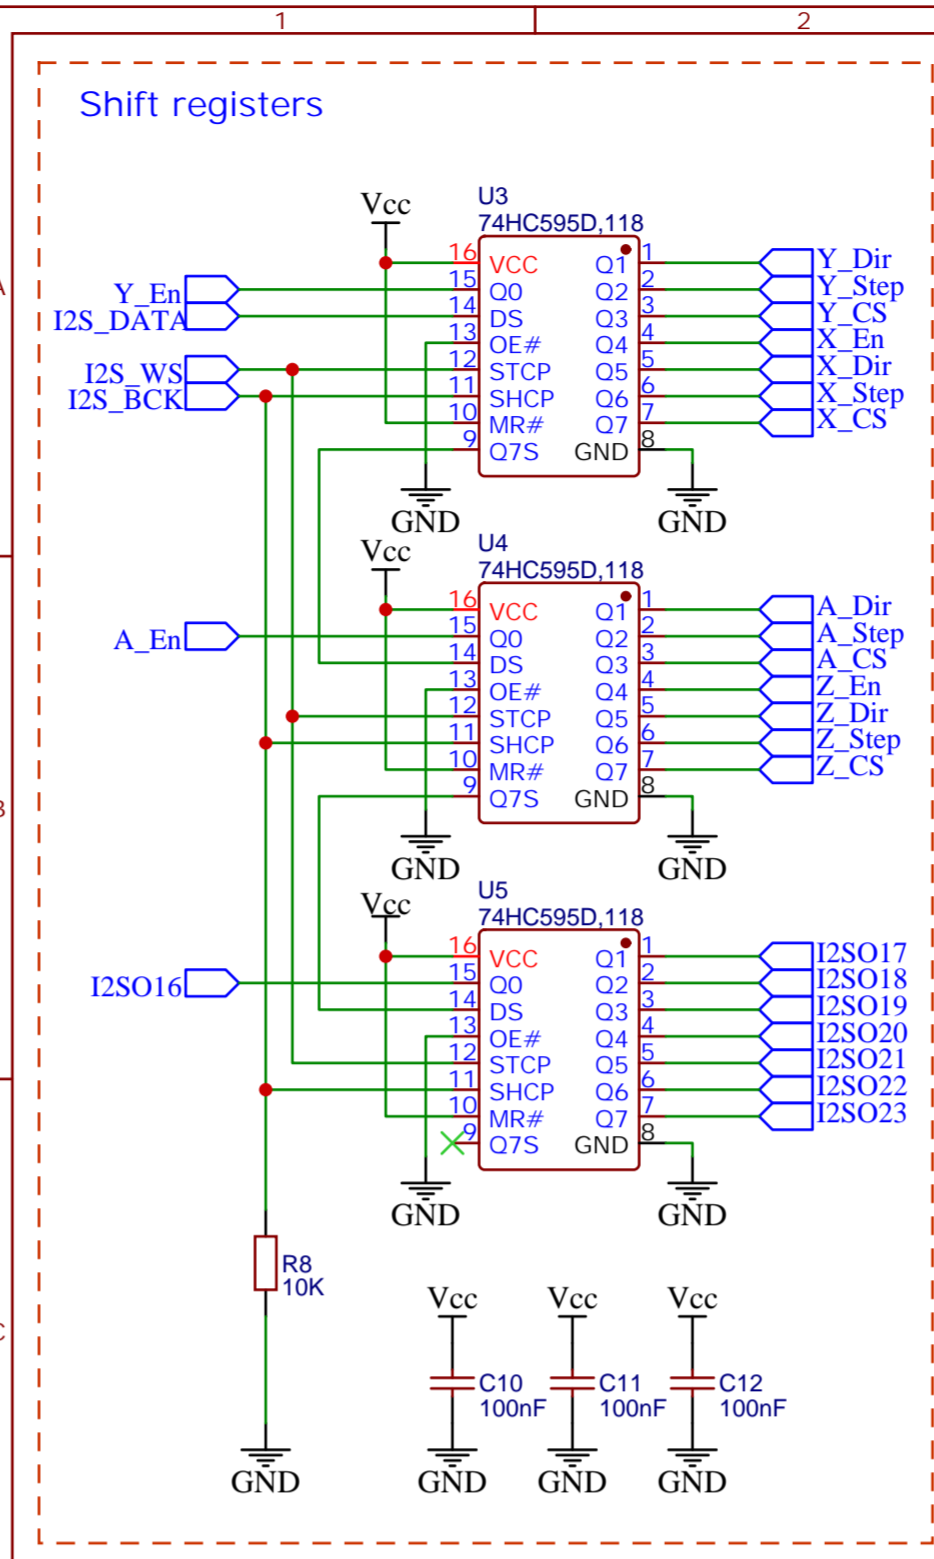

TITLE:	FlowNC-MK1	REV:	1.0
Company:	Your Company	Sheet:	1/1
Date:	2021-12-02	Drawn By:	Christian Luethi

TITLE:	FlowNC-MK1	REV:	1.0
Company:	Your Company	Sheet:	1/1
Date:	2021-12-02	Drawn By:	Christian Luethi