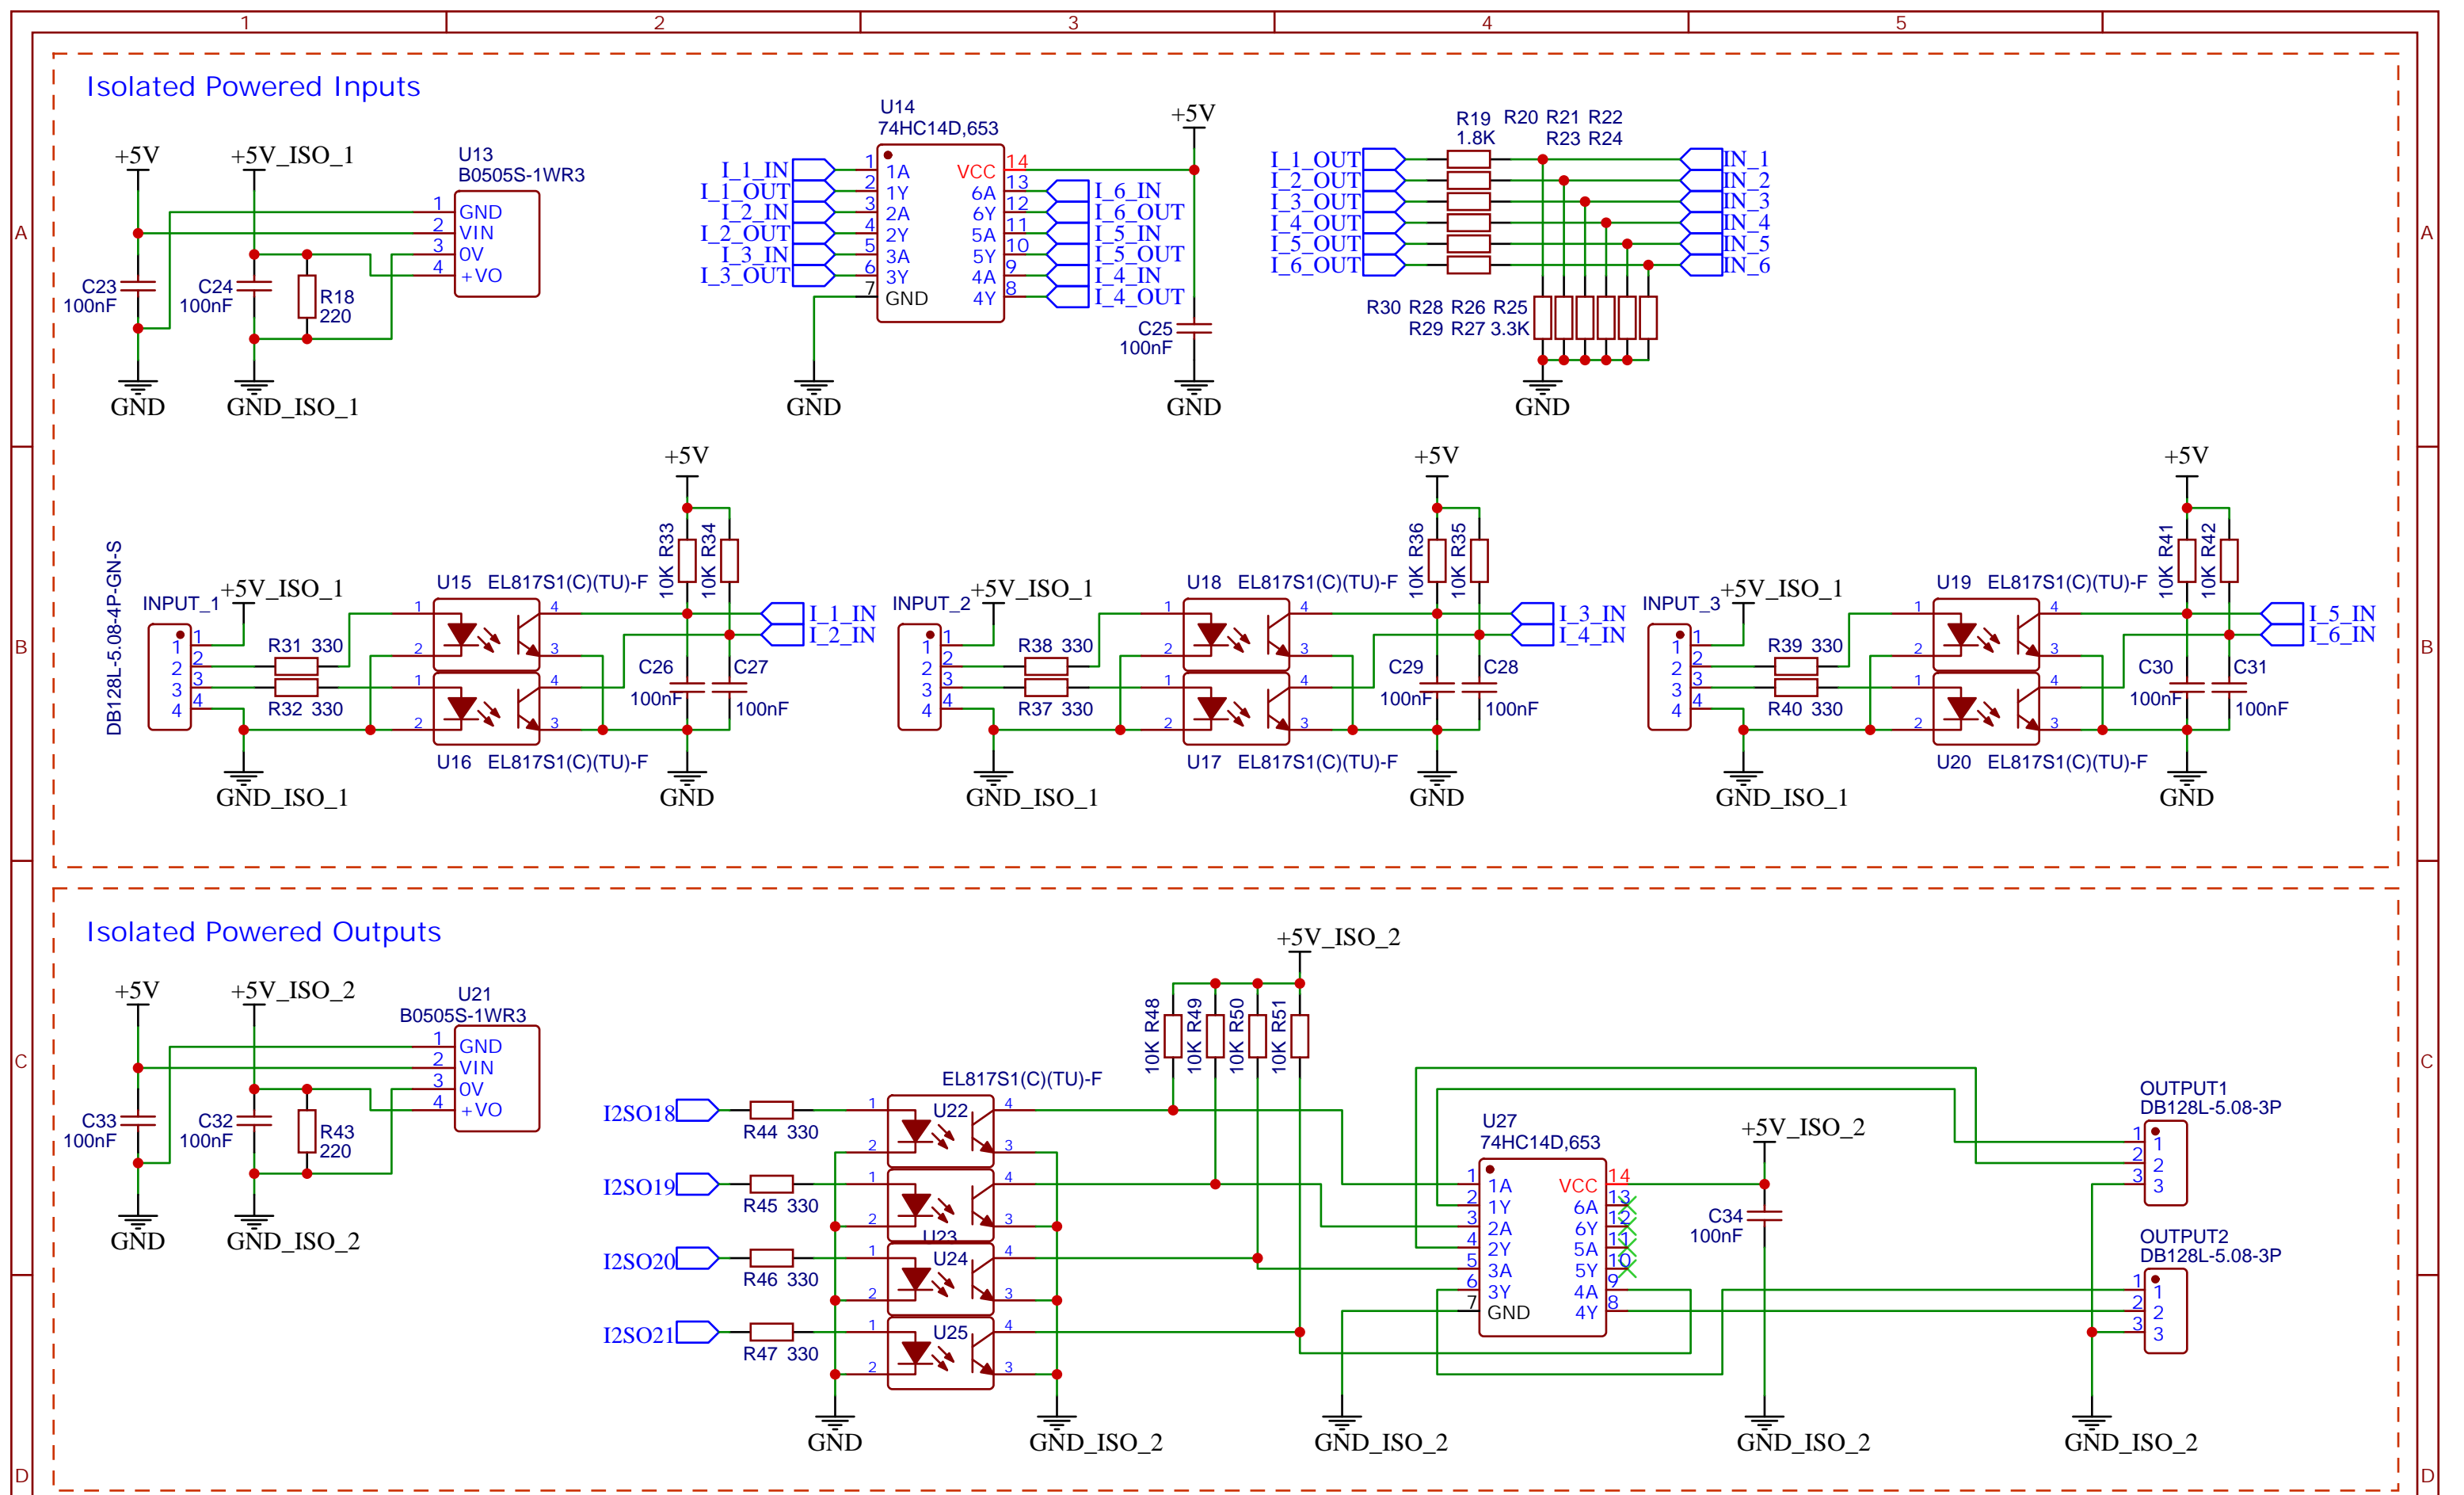

TITLE: NCMate-4	REV: 1.0
Company: Your Company	Sheet: 1/4
Date: 2021-12-02	Drawn By: Christian Luethi

TITLE: NCMate-4	REV: 1.0
Company: Your Company	Sheet: 2/4
Date: 2021-12-02	Drawn By: Christian Luethi

TITLE: NCMate-4	REV: 1.0
Company: Your Company	Sheet: 3/4
Date: 2021-12-02	Drawn By: Christian Luethi

TITLE: NCMate-4	REV: 1.0
Company: Your Company	Sheet: 4/4
Date: 2021-12-02	Drawn By: Christian Luethi