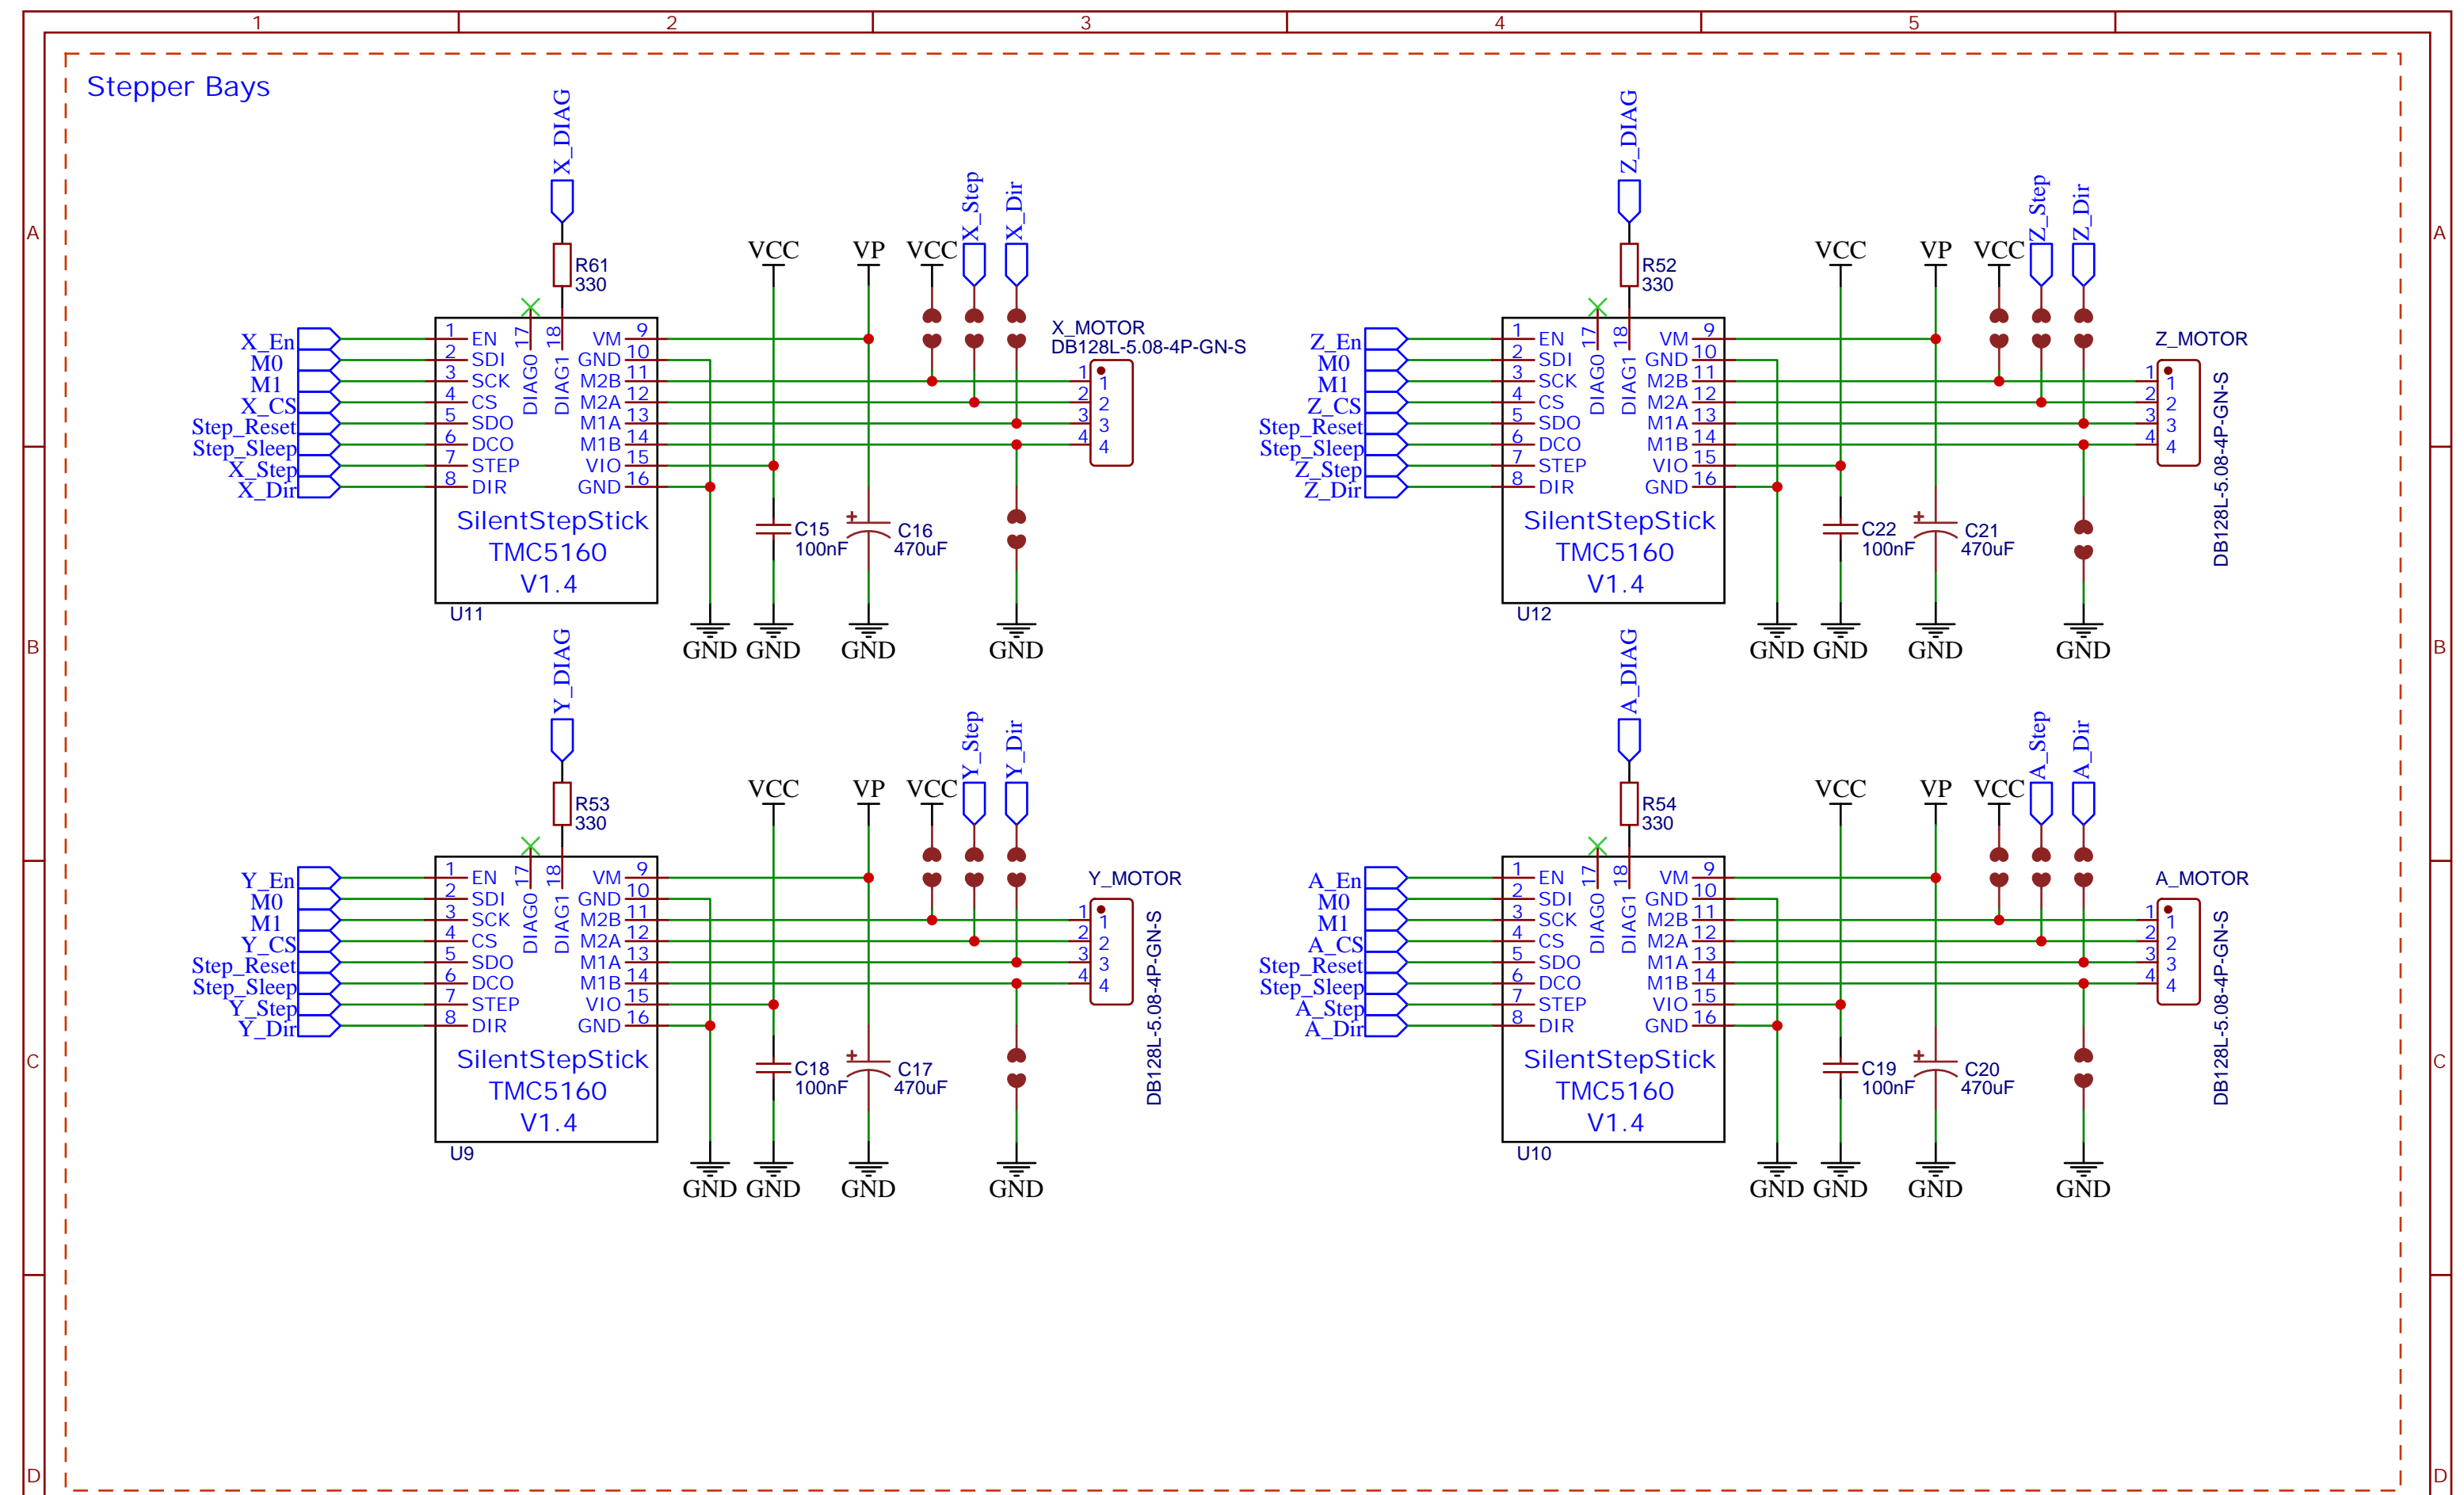

TITLE: NCMate-4	REV: 1.0
Company: Your Company	Sheet: 1/4
Date: 2021-12-02	Drawn By: Christian Luethi

TITLE: NCMate-4	REV: 1.0
Company: Your Company	Sheet: 2/4
Date: 2021-12-02	Drawn By: Christian Luethi

TITLE: NCMate-4	REV: 1.0
Company: Your Company	Sheet: 3/4
Date: 2021-12-02	Drawn By: Christian Luethi

TITLE: NCMate-4	REV: 1.0
Company: Your Company	Sheet: 4/4
Date: 2021-12-02	Drawn By: Christian Luethi