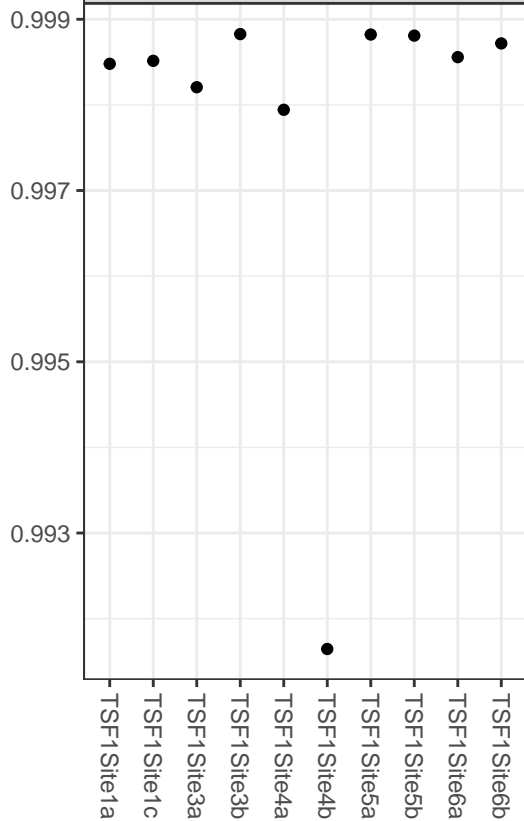

Alpha Diversity Measure

Shannon

Simpson

samples