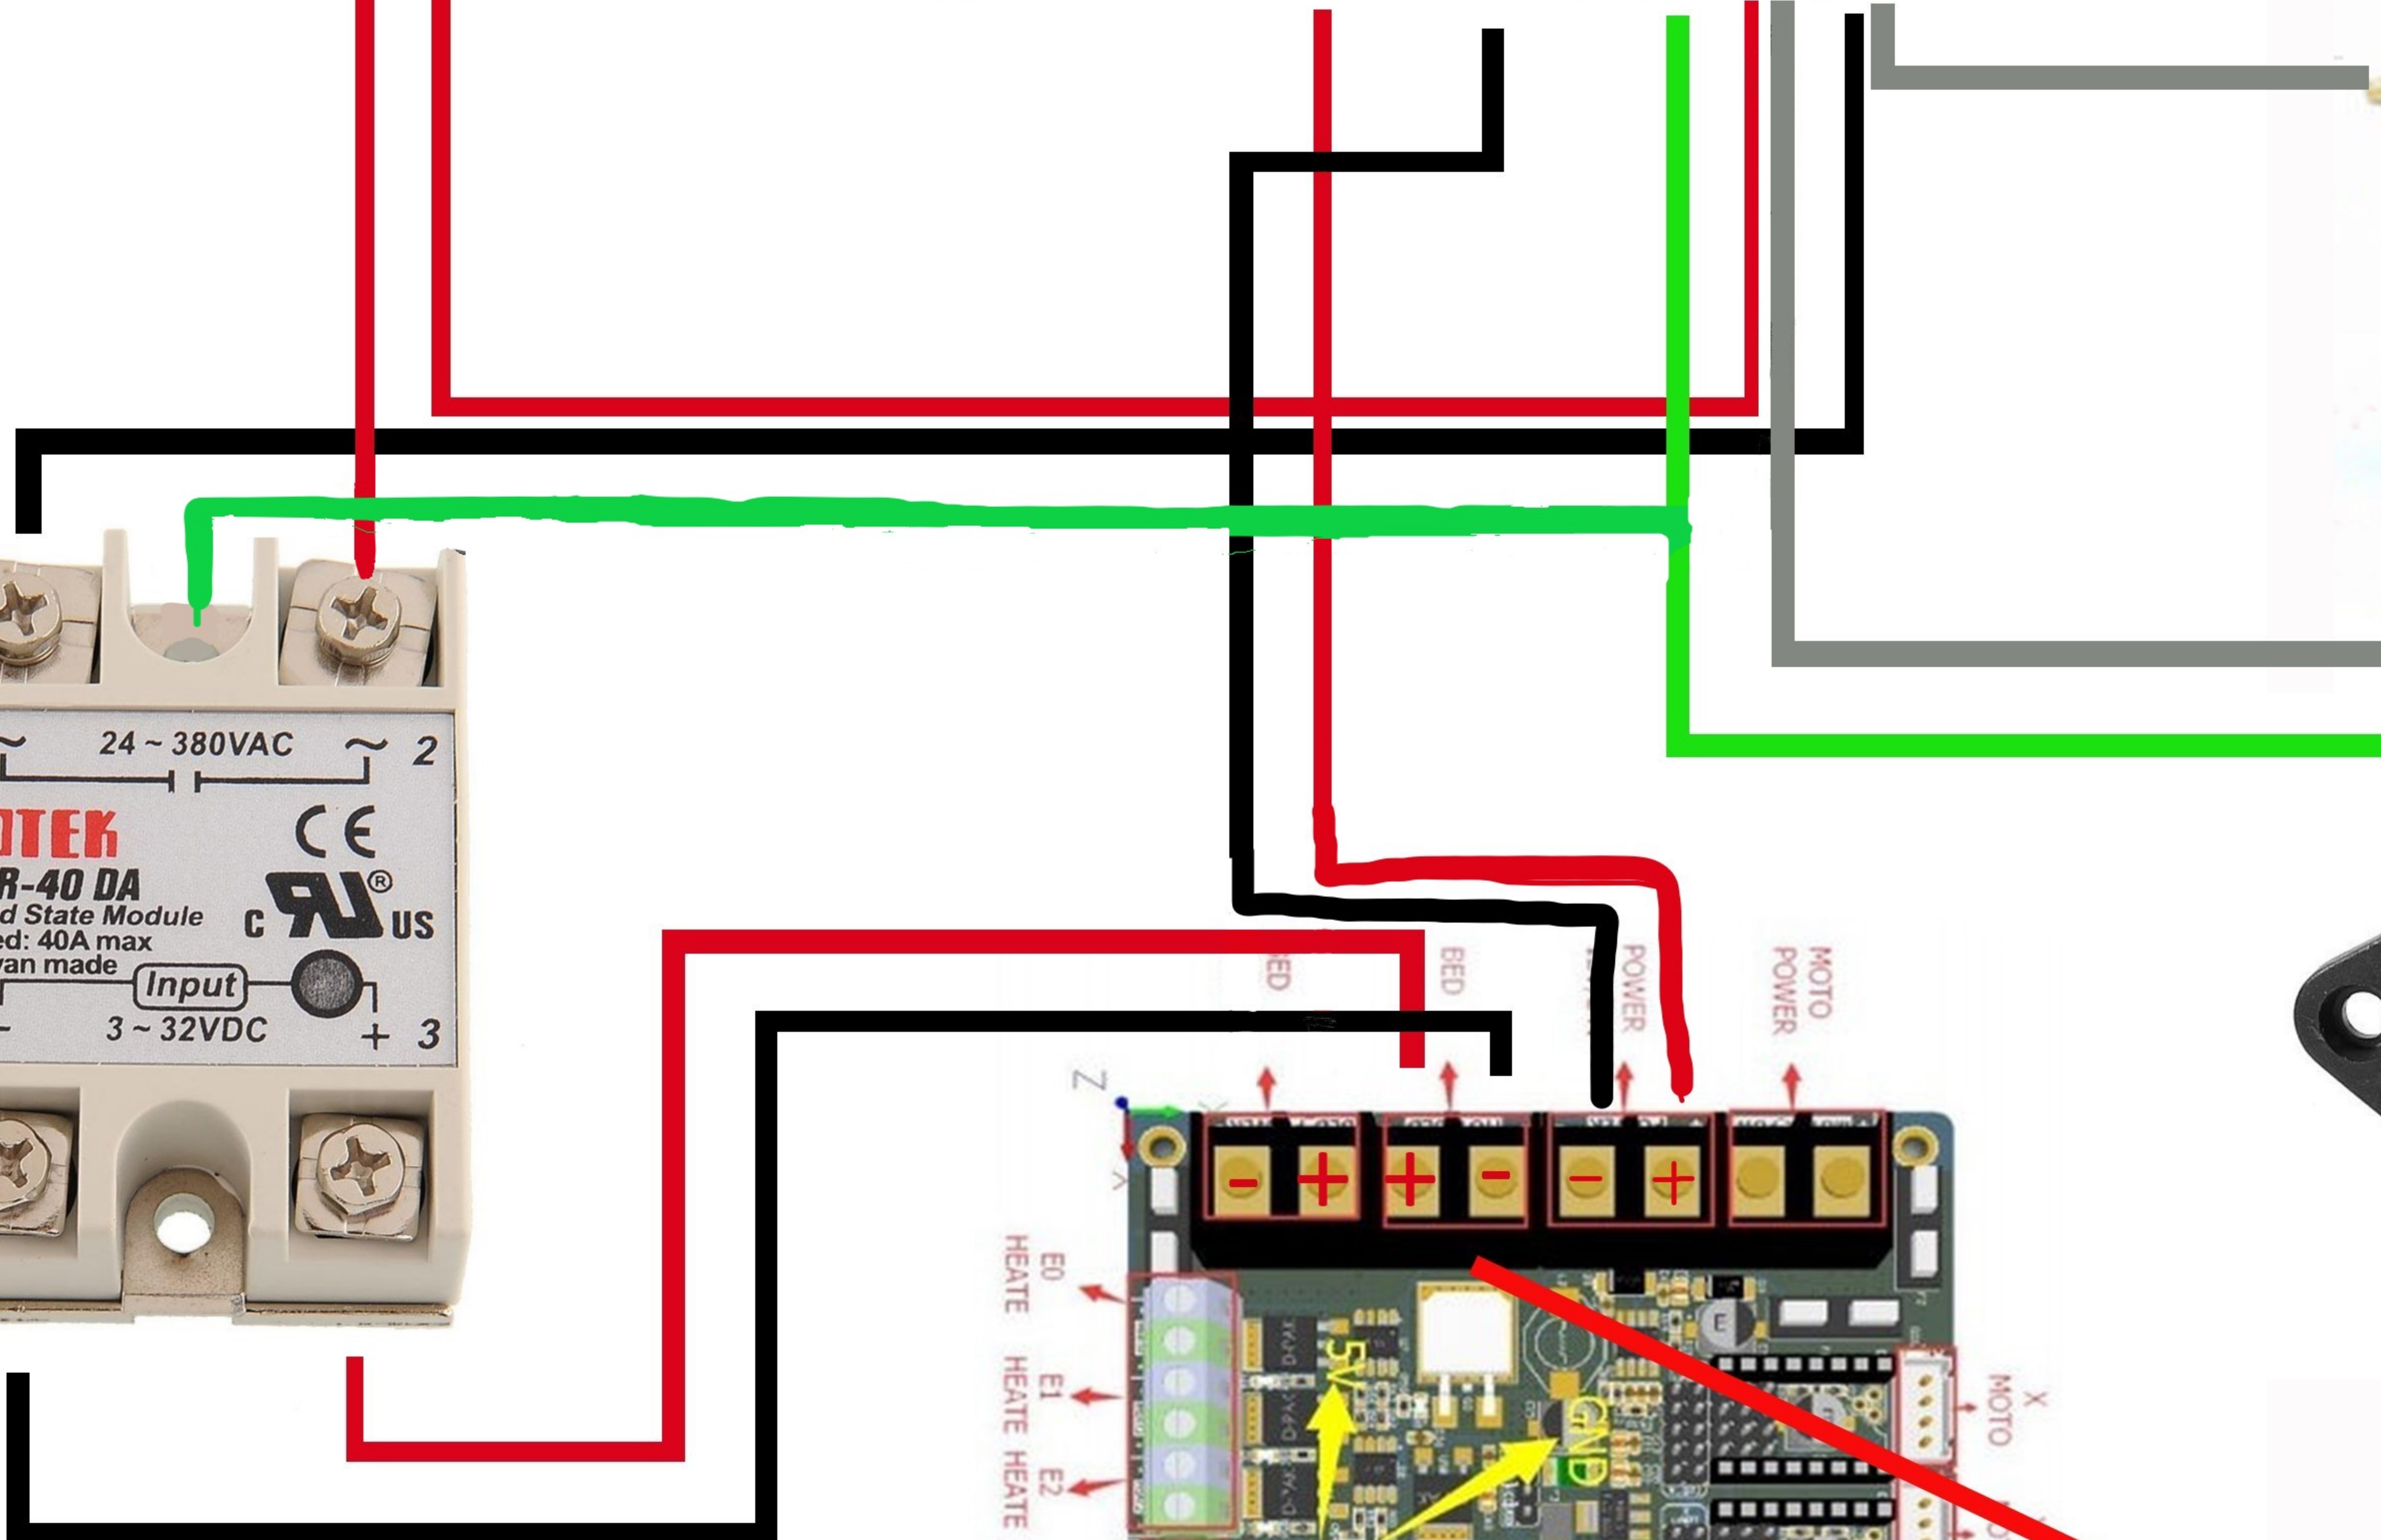

220v 250w  
silicon heatbed

Hotbed output has  
opposite polarity