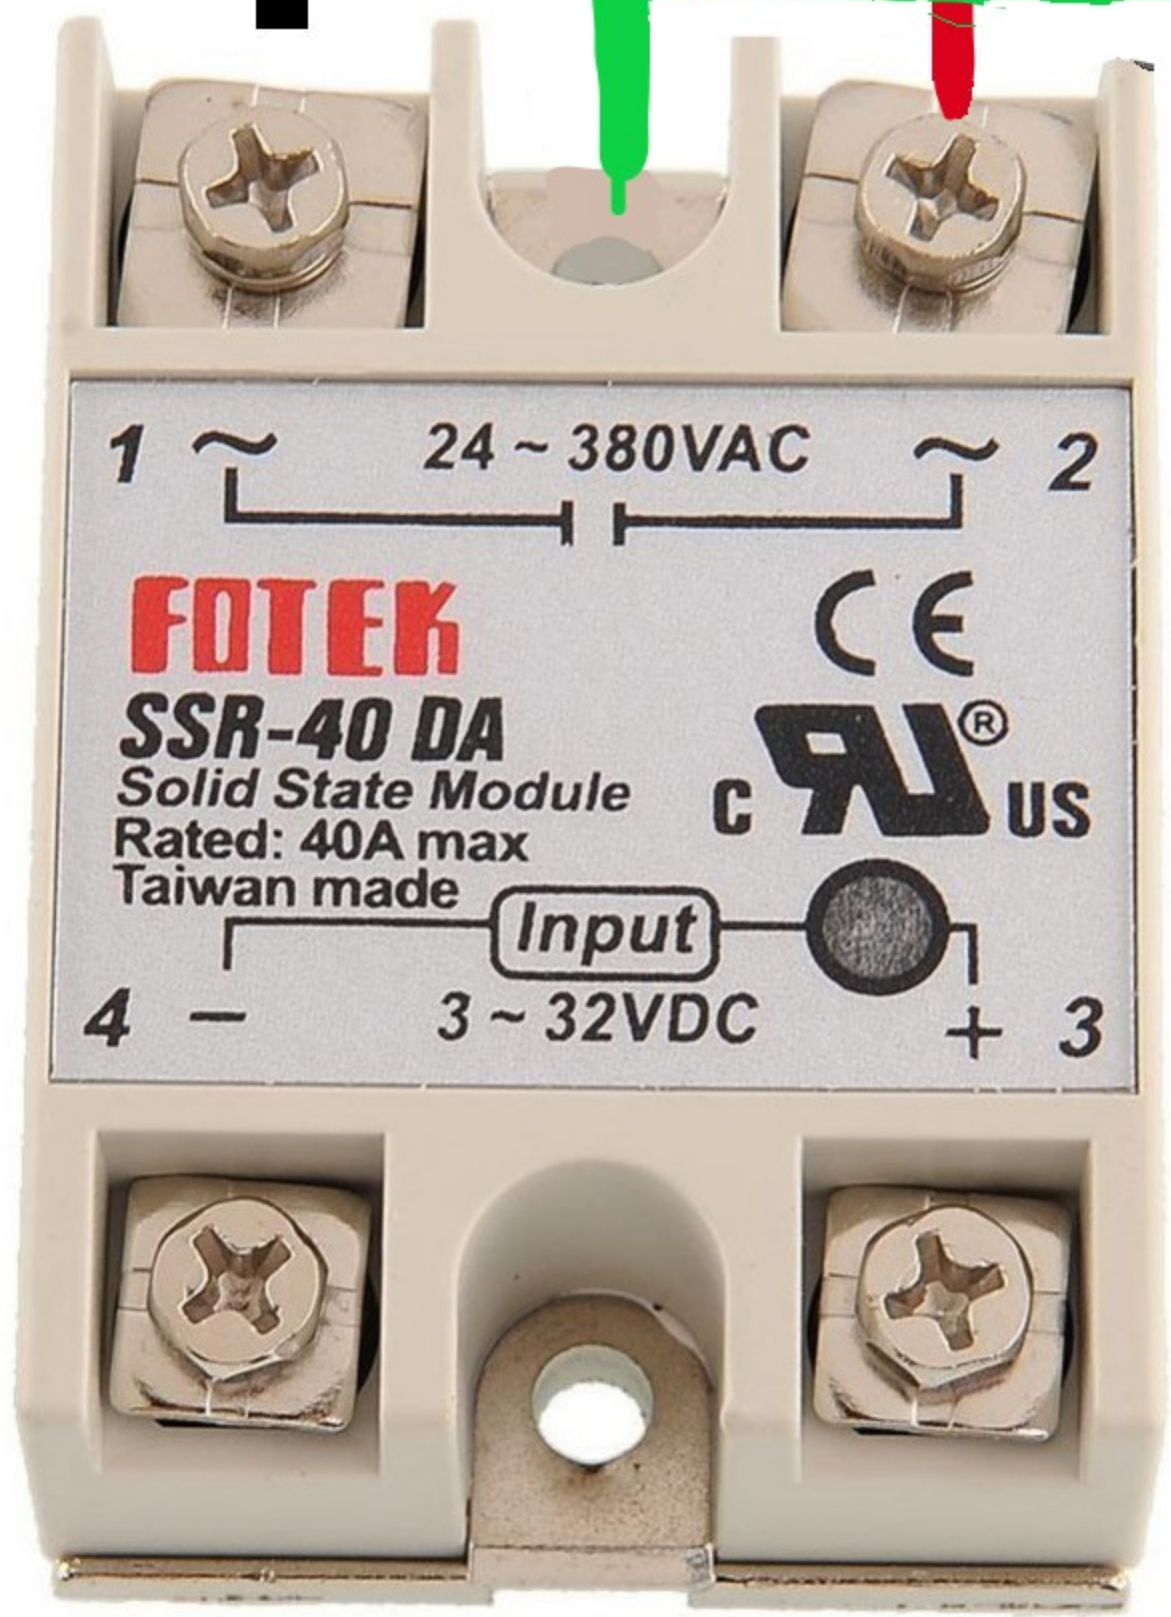

220v 250w  
silicon heatbed

Hotbed output has  
opposite polarity