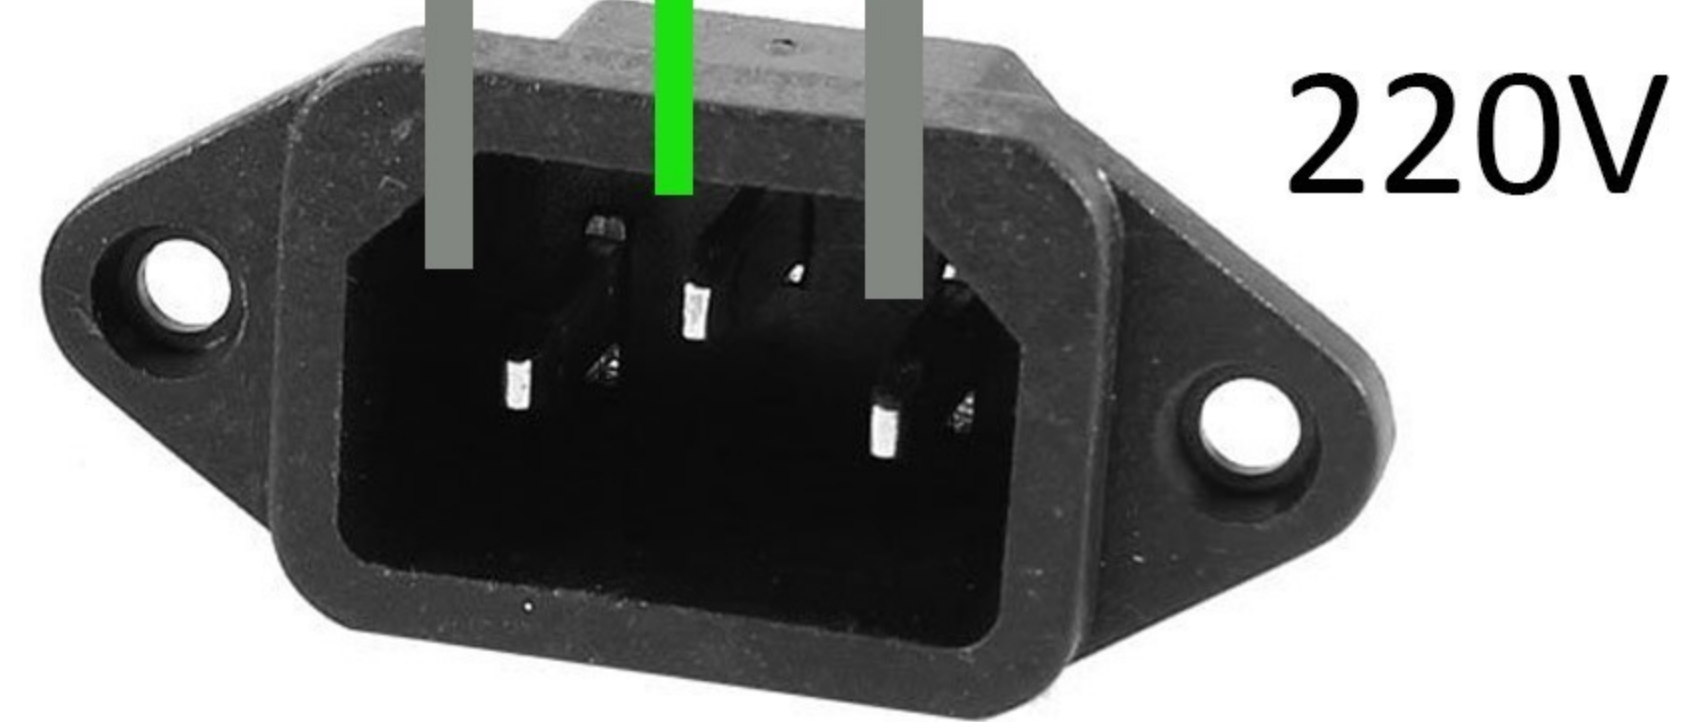

220v 250w  
silicon heatbed

Hotbed output has  
opposite polarity