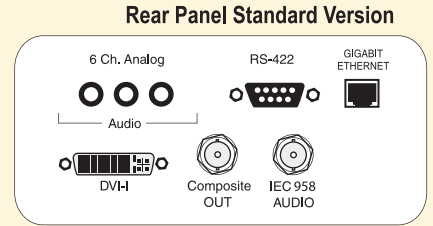

SPECIFICATIONS

FEATURES

Plays MPEG2 files up to 80Mbits/sec. MPEG2 files reside on one internal drive

INTERFACE

RS-422 Serial
Gigabit Ethernet
Sony P2 and Odetics protocols

AUDIO

Analog 6 channels
AES/EBU 6 channels (NuggetPro) on a DB-25 connector
IEC 958 Audio
Embedded Audio on HD-SDI

NUGGET PRO ADDS:

SDI Out
HD-SDI Out
Sync In (bi / tri-level)
AES/EBU Audio
LTC In/Out
ATC on HD-SDI

Multi-Unit Synchronization & Logo Generator feature only available with NuggetPro

VIDEO OUTPUT

Output Resolution
1080i, 1080p, 720p, 525, 625 plus DVI resolutions

Video Type

Simultaneous Video Outputs
Composite
DVI-D (via DVI-I)
SDI (NuggetPro)
HD-SDI (NuggetPro)
RGB / YPbPr (via DVI-I)
(DVI-I breakout cable required for RGB and YPbPr output. Cable not included.)

VIDEO INPUT

SYNC IN (NuggetPro)

POWER

100-240VAC 50-60Hz
180W Max

DIMENSIONS

1 Rack Unit 19" x 13" x 1.75"
(483mm x 330mm x 44mm)
Nugget with removable drive:
2 Rack Unit 19" x 14" x 3.5"
(483mm x 356mm x 88mm)

ORDERING INFO

Nugget	MPEG2 HD or SD video player with internal drive. 1RU
Nugget Pro	MPEG2 HD or SD video player with internal drive. 1RU adds HD-SDI, SDI, SYNC in, AES/EBU and more
Nugget2u	Adds removable drive capability to the Nugget. 2RU
Nugget2uPro	Adds removable drive capability to the NuggetPro. 2RU

Doremi Labs, Inc. Headquarters Burbank, California USA - tel 1 (818) 562 1101 - www.doremilabs.com
Doremi Labs, Europe Sophia Antipolis, France - tel +33 (0)492 95 2830 - www.doremilabs.fr
Doremi Labs, Japan Tokyo, Japan - tel +81 (0)3 3327 5735 - www.doremilabs.co.jp