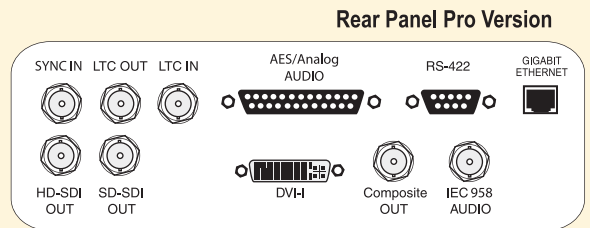

SPECIFICATIONS

FEATURES

Plays MPEG2 files up to 80Mbits/sec. MPEG2 files reside on one internal drive

INTERFACE

RS-422 Serial
Gigabit Ethernet
Sony P2 and Odetics protocols

AUDIO

Analog 6 channels
AES/EBU 6 channels (NuggetPro) on a DB-25 connector
IEC 958 Audio
Embedded Audio on HD-SDI

NUGGET PRO ADDS:

SDI Out
HD-SDI Out
Sync In (bi / tri-level)
AES/EBU Audio
LTC In/Out
ATC on HD-SDI

Multi-Unit Synchronization & Logo Generator feature only available with NuggetPro

VIDEO OUTPUT

Output Resolution
1080i, 1080p, 720p, 525, 625 plus DVI resolutions

Video Type

Simultaneous Video Outputs
Composite
DVI-D (via DVI-I)
SDI (NuggetPro)
HD-SDI (NuggetPro)
RGB / YPbPr (via DVI-I)
(DVI-I breakout cable required for RGB and YPbPr output. Cable not included.)

VIDEO INPUT

SYNC IN (NuggetPro)

POWER

100-240VAC 50-60Hz
180W Max

DIMENSIONS

1 Rack Unit 19" x 13" x 1.75"
(483mm x 330mm x 44mm)
Nugget with removable drive:
2 Rack Unit 19" x 14" x 3.5"
(483mm x 356mm x 88mm)

ORDERING INFO

Nugget	MPEG2 HD or SD video player with internal drive. 1RU
Nugget Pro	MPEG2 HD or SD video player with internal drive. 1RU adds HD-SDI, SDI, SYNC in, AES/EBU and more
Nugget2u	Adds removable drive capability to the Nugget. 2RU
Nugget2uPro	Adds removable drive capability to the NuggetPro. 2RU

Doremi Labs, Inc. Headquarters Burbank, California USA - tel 1 (818) 562 1101 - www.doremilabs.com
Doremi Labs, Europe Sophia Antipolis, France - tel +33 (0)492 95 2830 - www.doremilabs.fr
Doremi Labs, Japan Tokyo, Japan - tel +81 (0)3 3327 5735 - www.doremilabs.co.jp