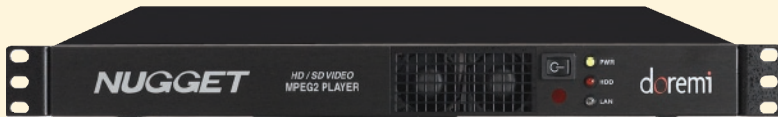

NUGGET

HD VIDEO PLAYER

The Nugget is the affordable solution for high definition video playback. Its superior resolution HD video is a perfect match for the new generation of video projectors, LCD and plasma displays that feature native resolution far superior to standard definition video.

The Nugget plays standard definition and HD MPEG2 4:2:2 and 4:2:0 files up to 80Mbits/sec. Transfer MPEG2 video files to the Nugget's internal IDE drive via Ethernet. MPEG2 video clips can be played in their native resolution or converted to any supported output format.