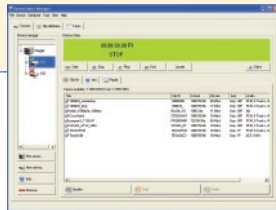

Broadcasting

Concerts

Retail and More

doremi

NUGGET

HD VIDEO PLAYER

RCV2 Remote Controller

The RCV2 9 pin serial controller provides a familiar VTR-like interface for remote control of up to two Nuggets. The RCV2 can also synchronize playback of two Nuggets.

Removable drive with the Nugget2U

The Nugget2U features a hot-swap removable drive.

Doremi Asset Manager

The easy to use Doremi Asset Manager software seamlessly transfers popular computer video files to the Nugget's internal hard drive via Gigabit Ethernet. Doremi Asset Manager supports the file formats listed below: