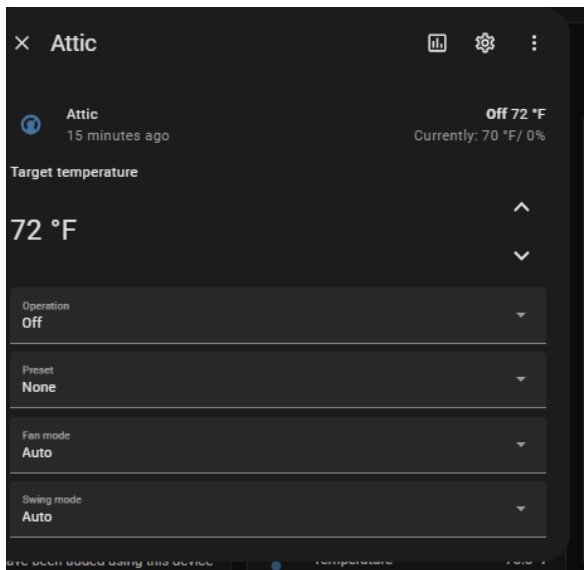

Attic Device (1st in alphabetical) with fully working climate entity details