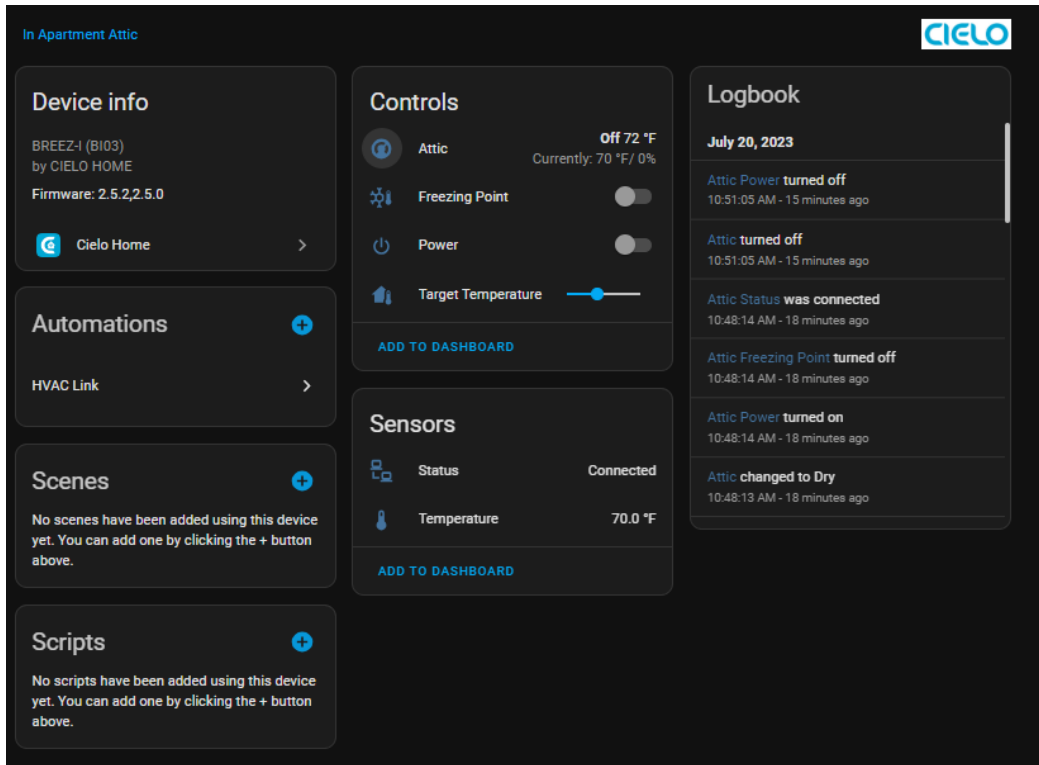

Attic Device (1st in alphabetical) with fully working climate entity details