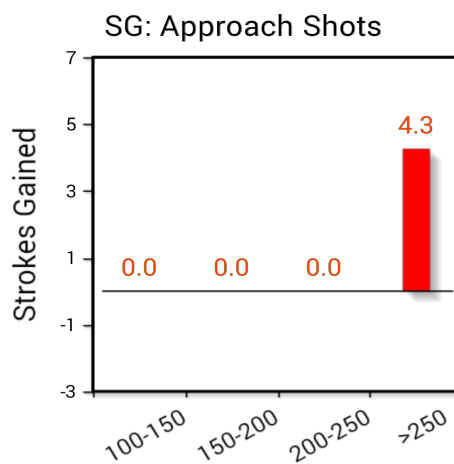

Reporting date: 2017-7-20

Date: 2017-07-19

Report created by: L I

Rounds: 1

Benchmark for SG: Pro

	Totals	Drive	Approach	Short	Putts
SG	6.4	-10.2	4.3	2.2	10.1
#	4	1	1	1	1
# per 18	72.0	18.0	18.0	18.0	18.0

	Totals	100-150	150-200	200-250	>250
SG	4.3	0.0	0.0	0.0	4.3
#	1	0	0	0	1
# per 18	18.0	0.0	0.0	0.0	18.0