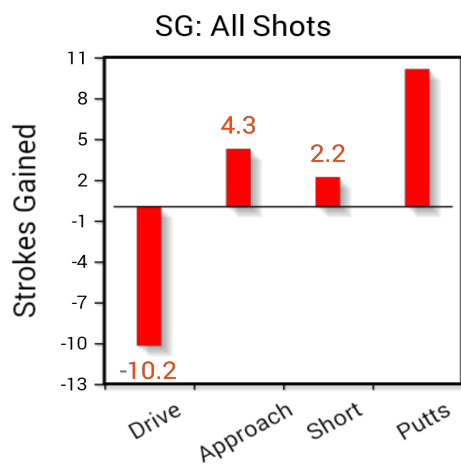

Reporting date: 2017-7-20

Date: 2017-07-19

Report created by: L I

Rounds: 1

Benchmark for SG: Pro

	Totals	Drive	Approach	Short	Putts
SG	6.4	-10.2	4.3	2.2	10.1
#	4	1	1	1	1
# per 18	72.0	18.0	18.0	18.0	18.0

	Totals	100-150	150-200	200-250	>250
SG	4.3	0.0	0.0	0.0	4.3
#	1	0	0	0	1
# per 18	18.0	0.0	0.0	0.0	18.0