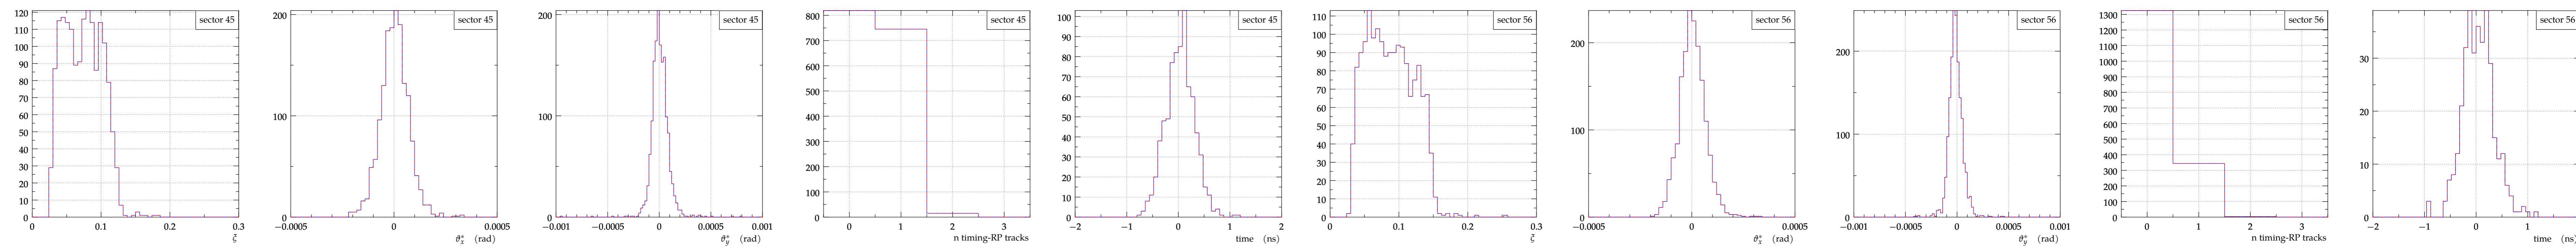

— base (CMSSW\_12.1.0\_pre4, at 668228d3a52)  
 - - - this PR (at abf9baa480c) with GT 121X\_dataRun3\_Candidate.2021.10.21.12.37.53

2016\_preTS2  
 (subsample of run 275371)

2016\_postTS2  
 (subsample of run 283453)

2017\_preTS2  
 (subsample of run 301283)

2017\_postTS2  
 (subsample of run 305081)

2018  
 (subsample of run 320688)