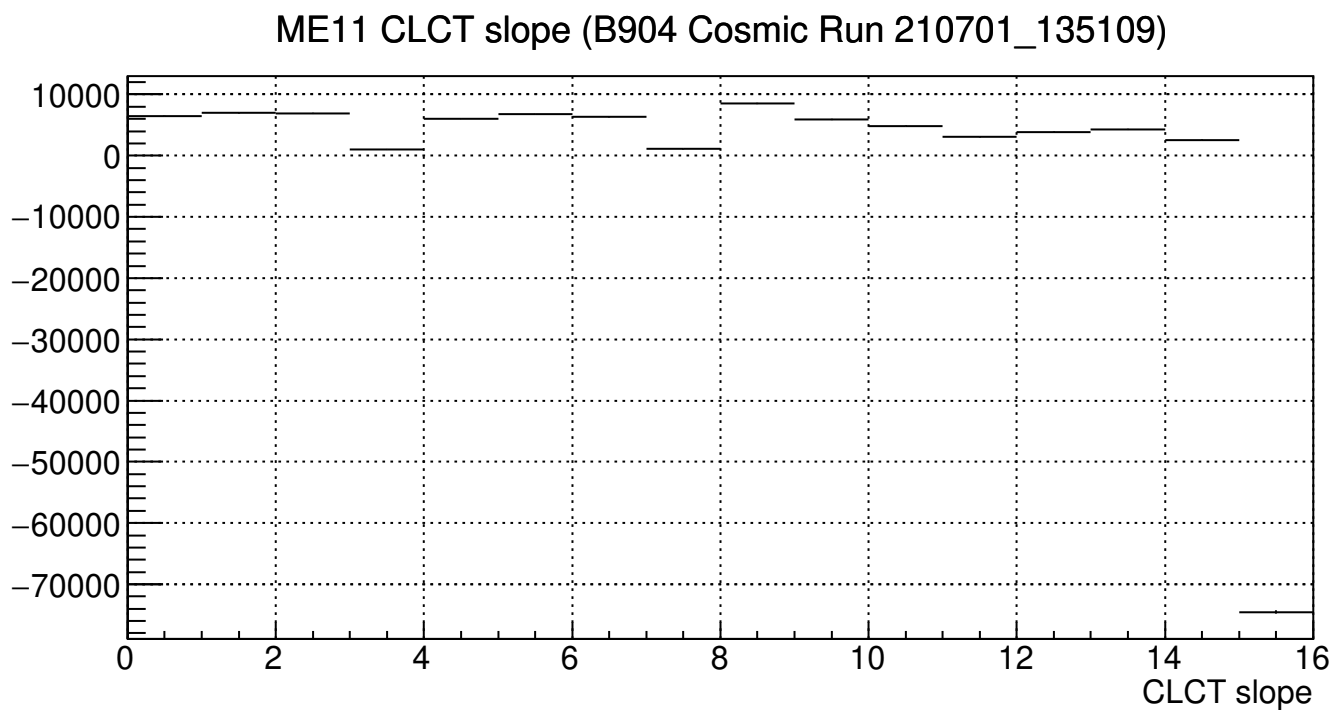

ME11 CLCT compcode (B904 Cosmic Run 210701_135109)