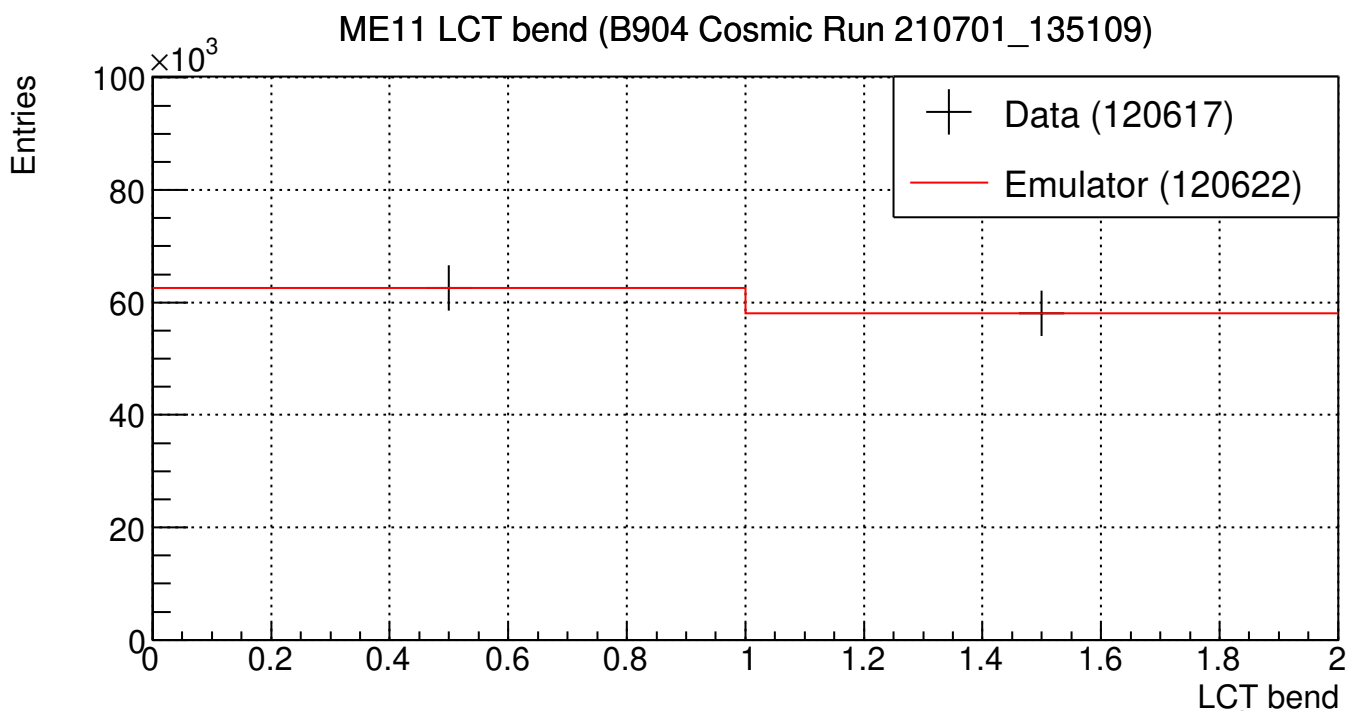

ME11 LCT halfstrip (B904 Cosmic Run 210701\_135109)

ME11 LCT halfstrip (B904 Cosmic Run 210701\_135109)

ME11 LCT pattern (B904 Cosmic Run 210701\_135109)

ME11 LCT pattern (B904 Cosmic Run 210701\_135109)