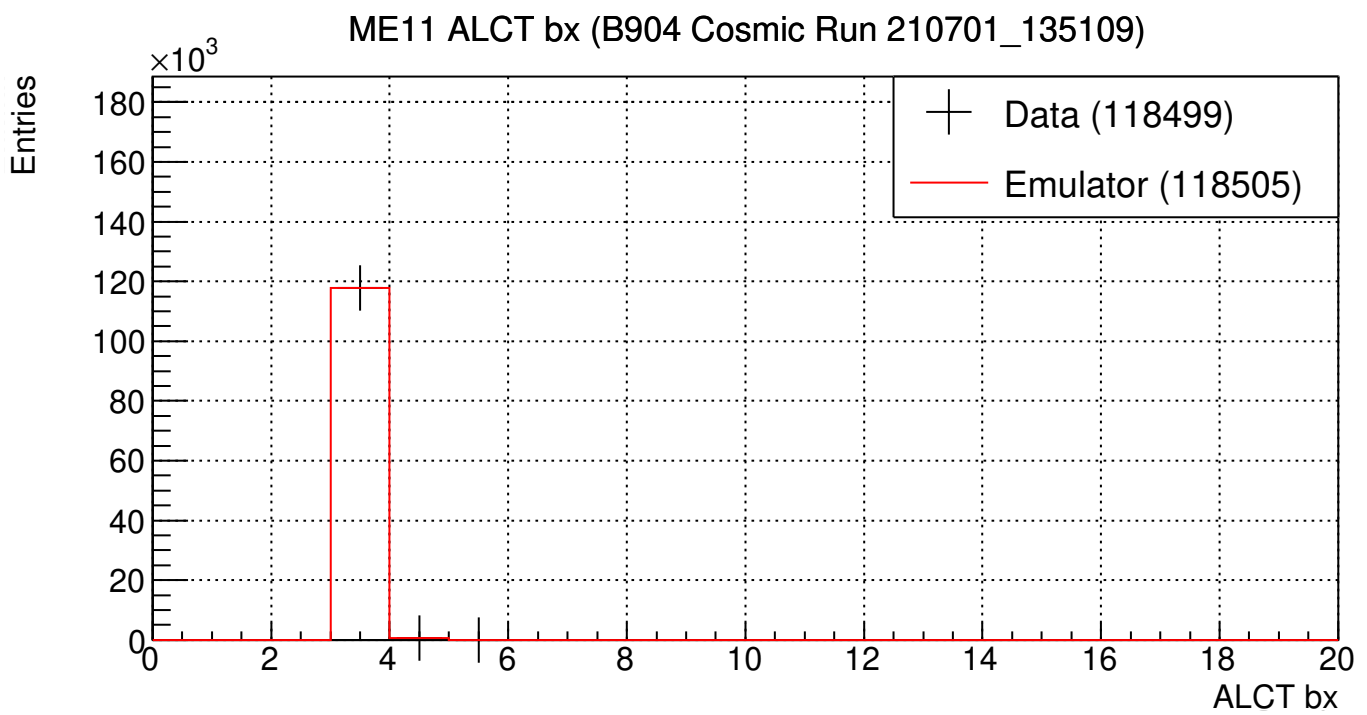

ME11 ALCT wiregroup (B904 Cosmic Run 210701\_135109)

ME11 ALCT wiregroup (B904 Cosmic Run 210701\_135109)

ME11 CLCT halfstrip (B904 Cosmic Run 210701\_135109)

ME11 CLCT halfstrip (B904 Cosmic Run 210701\_135109)

ME11 CLCT quartstrip (B904 Cosmic Run 210701\_135109)

ME11 CLCT quartstrip (B904 Cosmic Run 210701\_135109)

ME11 CLCT eighthstrip (B904 Cosmic Run 210701\_135109)

ME11 CLCT eighthstrip (B904 Cosmic Run 210701\_135109)