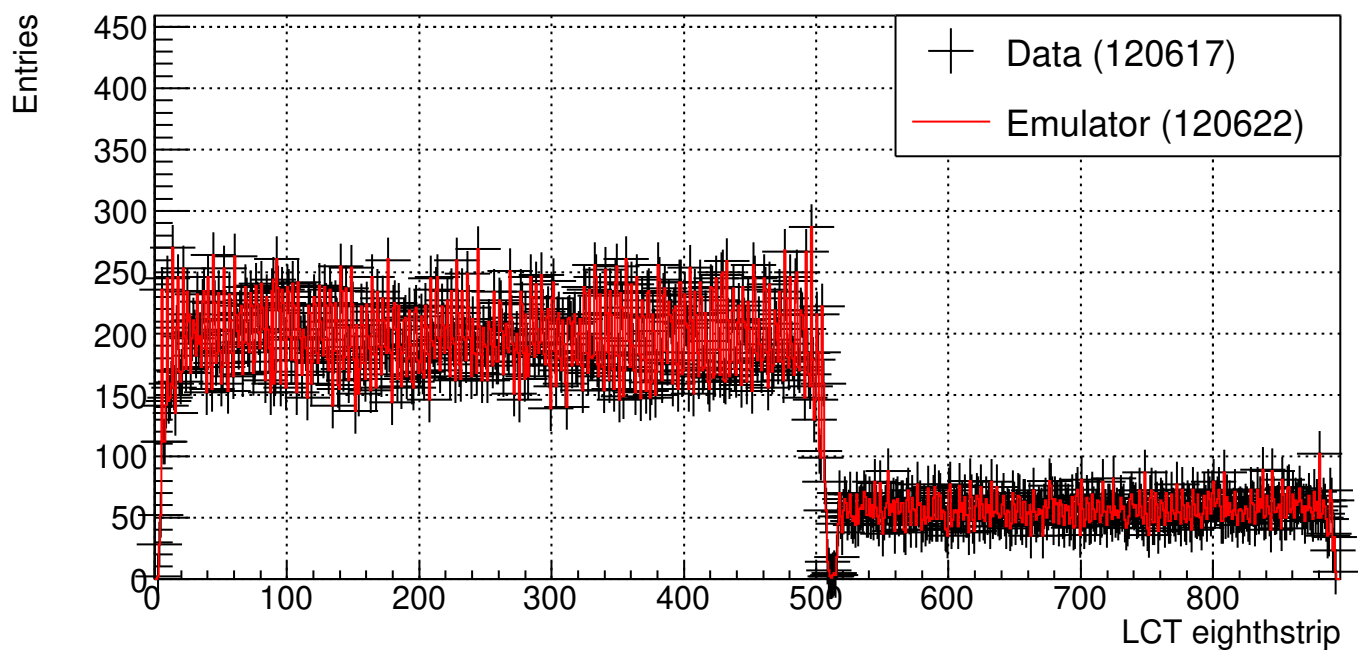

ME11 LCT eighthstrip (B904 Cosmic Run 210701_135109)

ME11 LCT eighthstrip (B904 Cosmic Run 210701_135109)