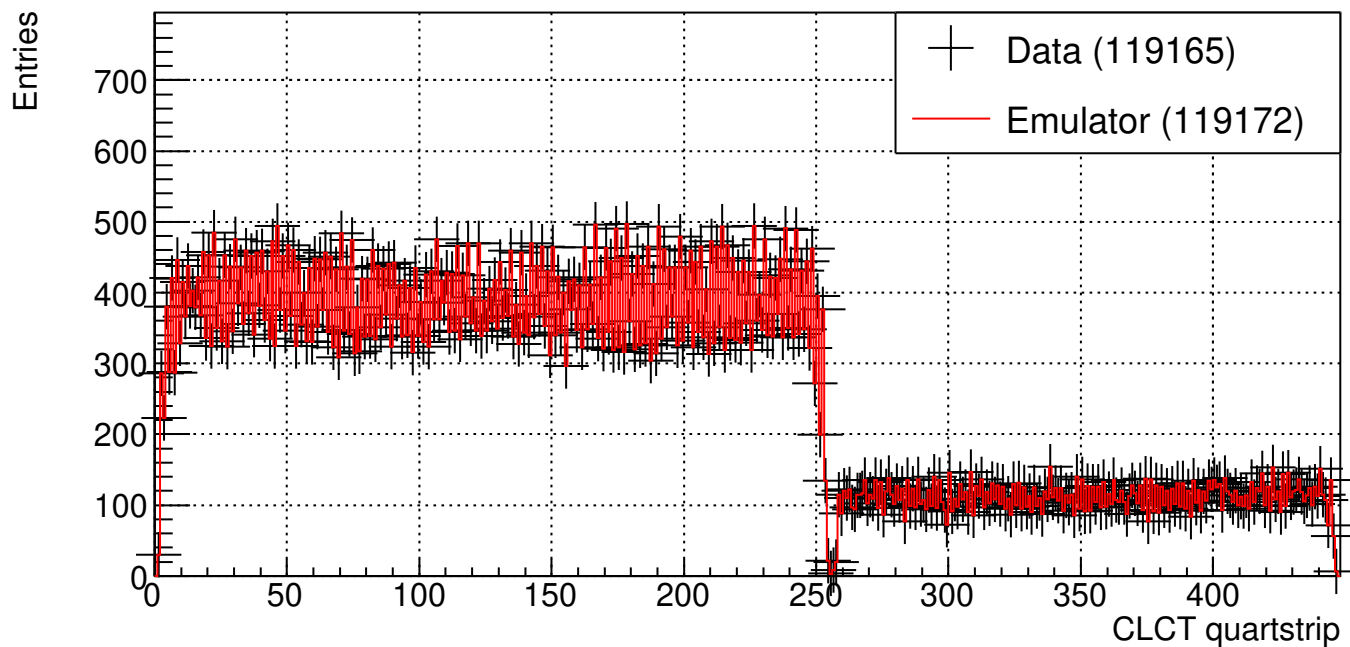

ME11 ALCT wiregroup (B904 Cosmic Run 210701\_135109)

ME11 ALCT wiregroup (B904 Cosmic Run 210701\_135109)

ME11 CLCT halfstrip (B904 Cosmic Run 210701\_135109)

ME11 CLCT halfstrip (B904 Cosmic Run 210701\_135109)

ME11 CLCT quartstrip (B904 Cosmic Run 210701\_135109)

ME11 CLCT quartstrip (B904 Cosmic Run 210701\_135109)

ME11 CLCT eighthstrip (B904 Cosmic Run 210701\_135109)

ME11 CLCT eighthstrip (B904 Cosmic Run 210701\_135109)