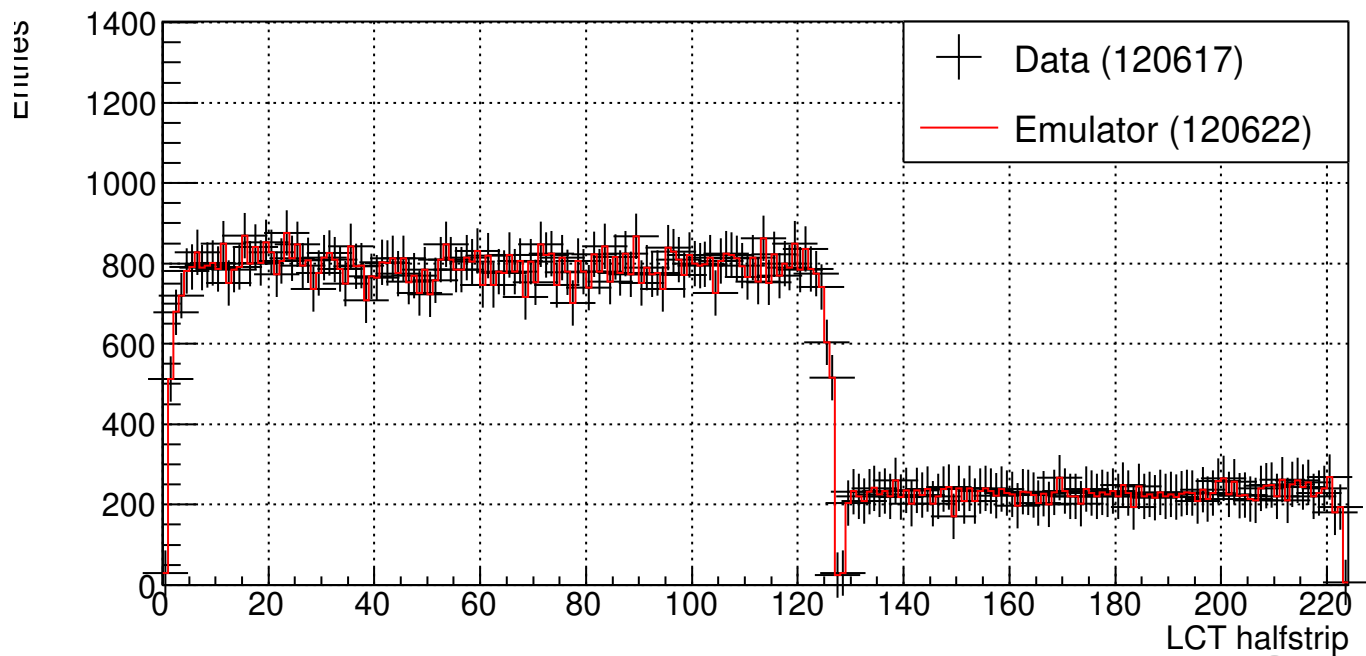

ME11 LCT halfstrip (B904 Cosmic Run 210701_135109)

ME11 LCT halfstrip (B904 Cosmic Run 210701_135109)