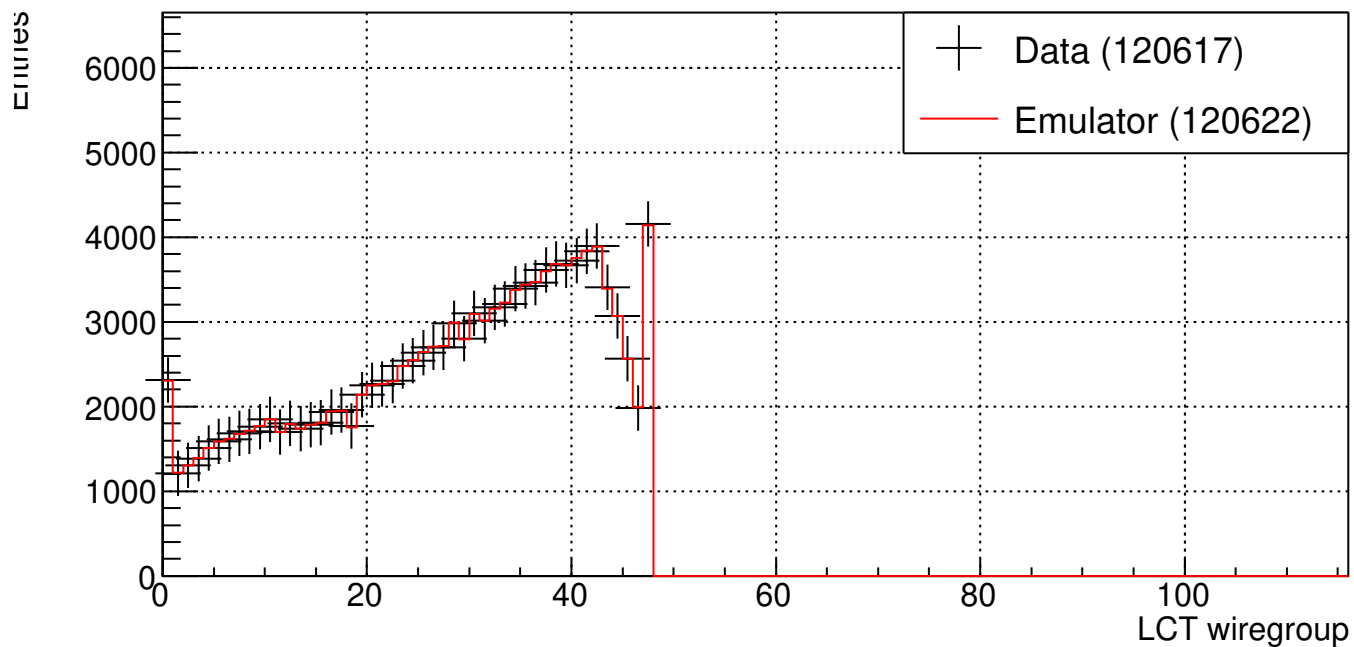

ME11 CLCT eighthstripbit (B904 Cosmic Run 210701\_135109)

ME11 CLCT eighthstripbit (B904 Cosmic Run 210701\_135109)

ME11 LCT wiregroup (B904 Cosmic Run 210701\_135109)

ME11 LCT wiregroup (B904 Cosmic Run 210701\_135109)