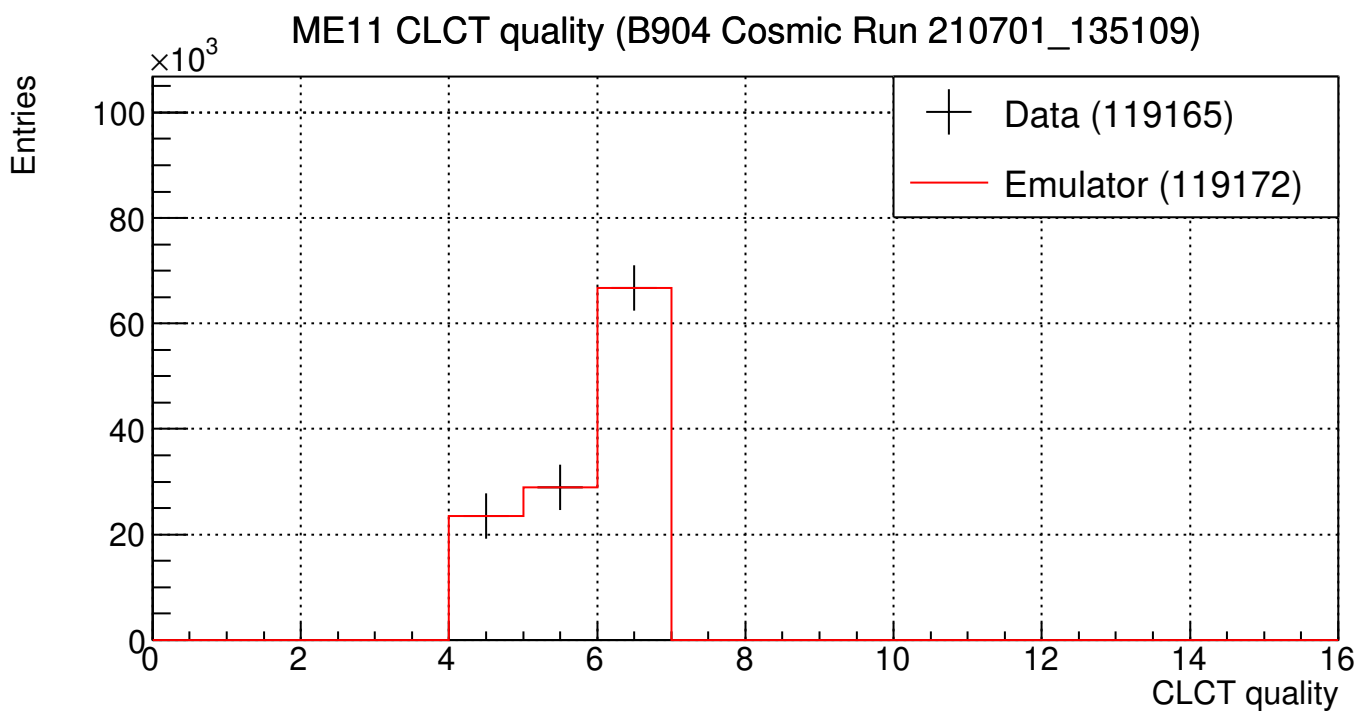

ME11 ALCT wiregroup (B904 Cosmic Run 210701\_135109)

ME11 ALCT wiregroup (B904 Cosmic Run 210701\_135109)

ME11 CLCT halfstrip (B904 Cosmic Run 210701\_135109)

ME11 CLCT halfstrip (B904 Cosmic Run 210701\_135109)

ME11 CLCT quartstrip (B904 Cosmic Run 210701\_135109)

ME11 CLCT quartstrip (B904 Cosmic Run 210701\_135109)

ME11 CLCT eighthstrip (B904 Cosmic Run 210701\_135109)

ME11 CLCT eighthstrip (B904 Cosmic Run 210701\_135109)