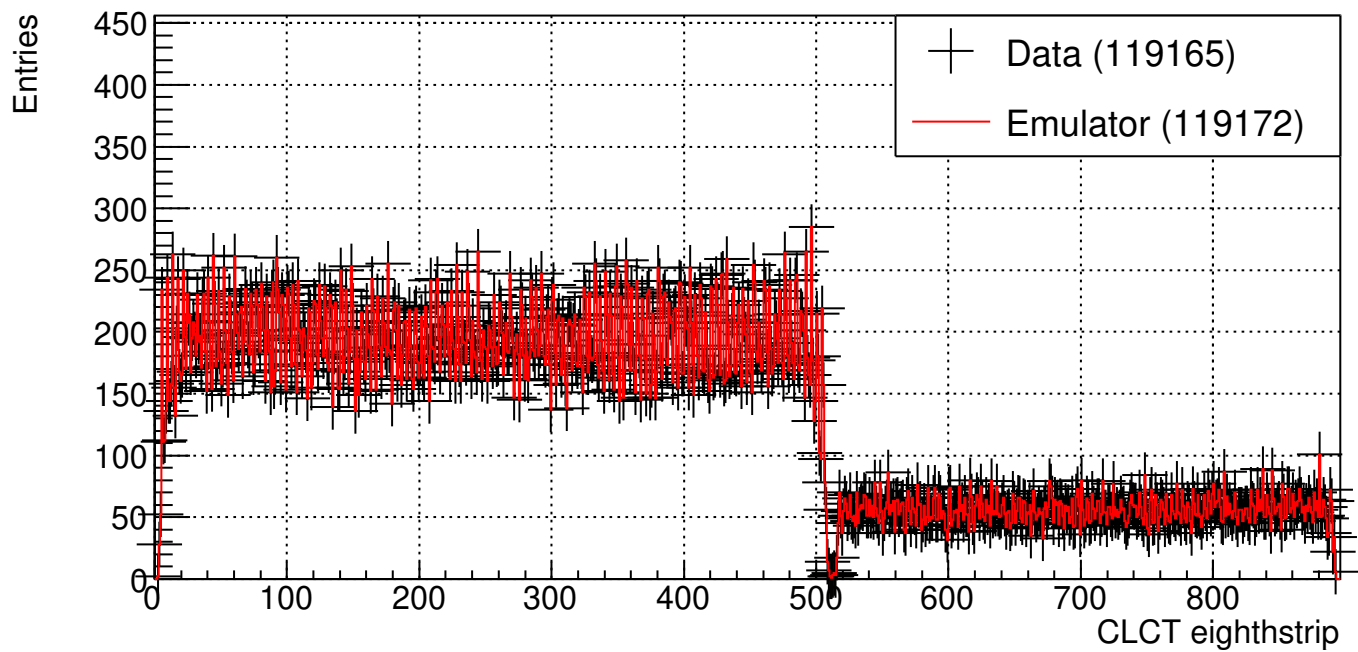

ME11 ALCT wiregroup (B904 Cosmic Run 210701\_135109)

ME11 ALCT wiregroup (B904 Cosmic Run 210701\_135109)

ME11 CLCT halfstrip (B904 Cosmic Run 210701\_135109)

ME11 CLCT halfstrip (B904 Cosmic Run 210701\_135109)

ME11 CLCT quartstrip (B904 Cosmic Run 210701\_135109)

ME11 CLCT quartstrip (B904 Cosmic Run 210701\_135109)

ME11 CLCT eighthstrip (B904 Cosmic Run 210701\_135109)

ME11 CLCT eighthstrip (B904 Cosmic Run 210701\_135109)