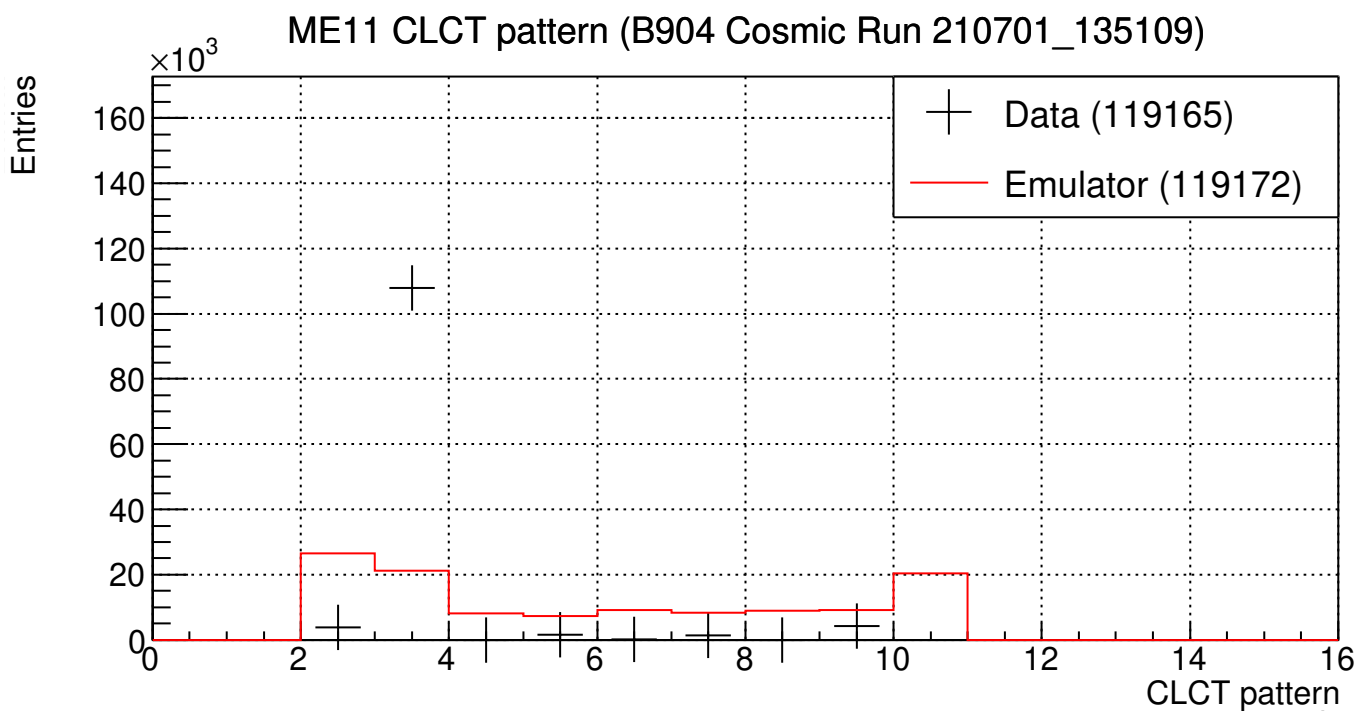

ME11 ALCT wiregroup (B904 Cosmic Run 210701\_135109)

ME11 ALCT wiregroup (B904 Cosmic Run 210701\_135109)

ME11 CLCT halfstrip (B904 Cosmic Run 210701\_135109)

ME11 CLCT halfstrip (B904 Cosmic Run 210701\_135109)

ME11 CLCT quartstrip (B904 Cosmic Run 210701\_135109)

ME11 CLCT quartstrip (B904 Cosmic Run 210701\_135109)

ME11 CLCT eighthstrip (B904 Cosmic Run 210701\_135109)

ME11 CLCT eighthstrip (B904 Cosmic Run 210701\_135109)