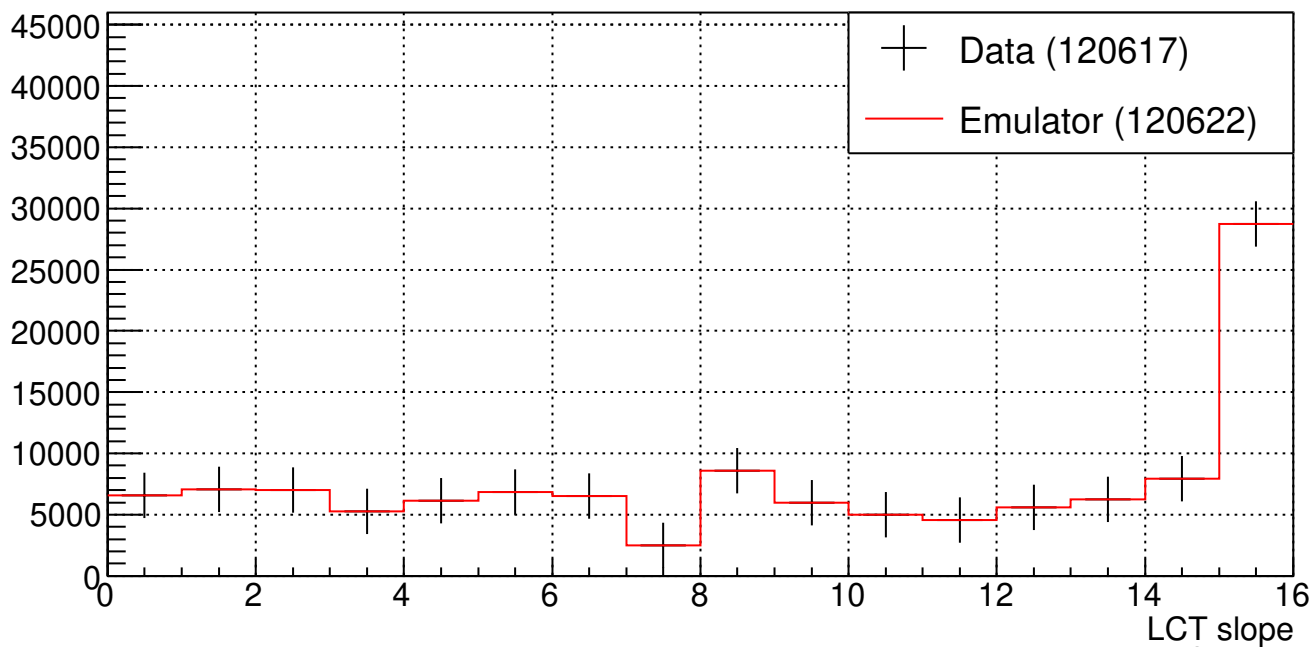

ME11 LCT quartstrip (B904 Cosmic Run 210701\_135109)

ME11 LCT quartstrip (B904 Cosmic Run 210701\_135109)

ME11 LCT eighthstrip (B904 Cosmic Run 210701\_135109)

ME11 LCT eighthstrip (B904 Cosmic Run 210701\_135109)

ME11 LCT run3pattern (B904 Cosmic Run 210701\_135109)

ME11 LCT run3pattern (B904 Cosmic Run 210701\_135109)

ME11 LCT slope (B904 Cosmic Run 210701\_135109)

ME11 LCT slope (B904 Cosmic Run 210701\_135109)