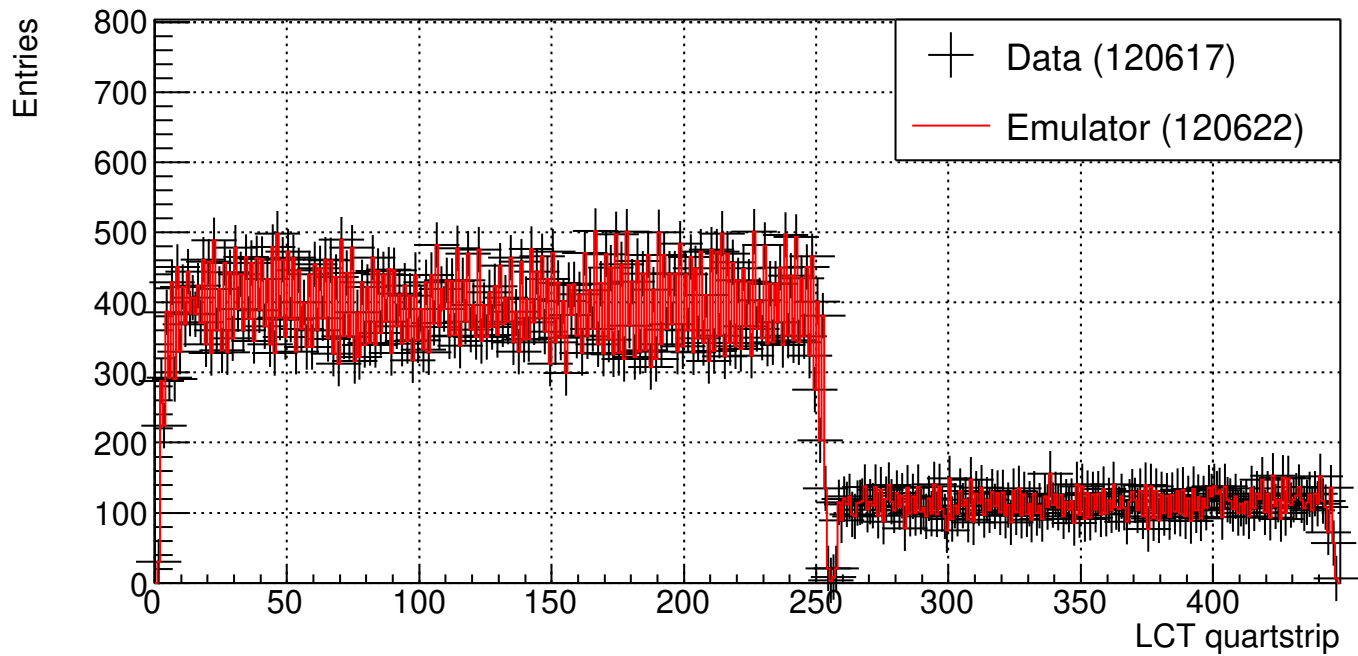

ME11 LCT quartstrip (B904 Cosmic Run 210701_135109)

ME11 LCT quartstrip (B904 Cosmic Run 210701_135109)