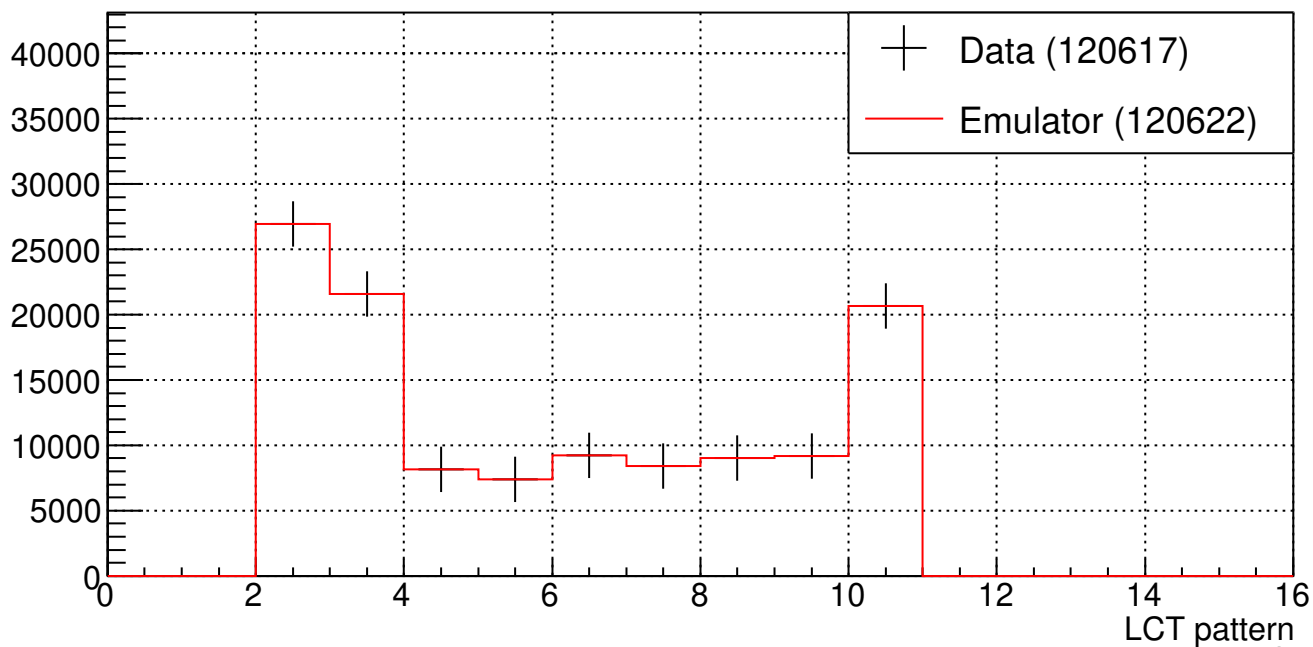

ME11 LCT pattern (B904 Cosmic Run 210701_135109)

ME11 LCT pattern (B904 Cosmic Run 210701_135109)