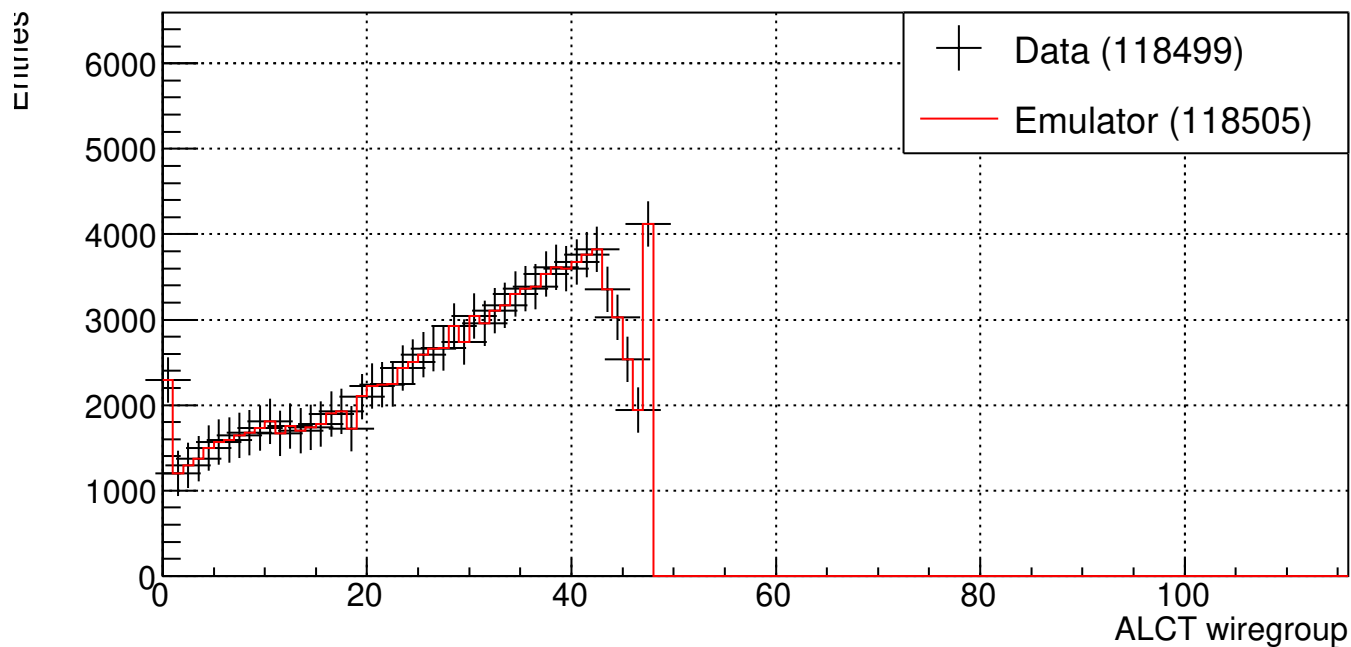

ME11 ALCT wiregroup (B904 Cosmic Run 210701\_135109)

ME11 ALCT wiregroup (B904 Cosmic Run 210701\_135109)

ME11 CLCT halfstrip (B904 Cosmic Run 210701\_135109)

ME11 CLCT halfstrip (B904 Cosmic Run 210701\_135109)

ME11 CLCT quartstrip (B904 Cosmic Run 210701\_135109)

ME11 CLCT quartstrip (B904 Cosmic Run 210701\_135109)

ME11 CLCT eighthstrip (B904 Cosmic Run 210701\_135109)

ME11 CLCT eighthstrip (B904 Cosmic Run 210701\_135109)