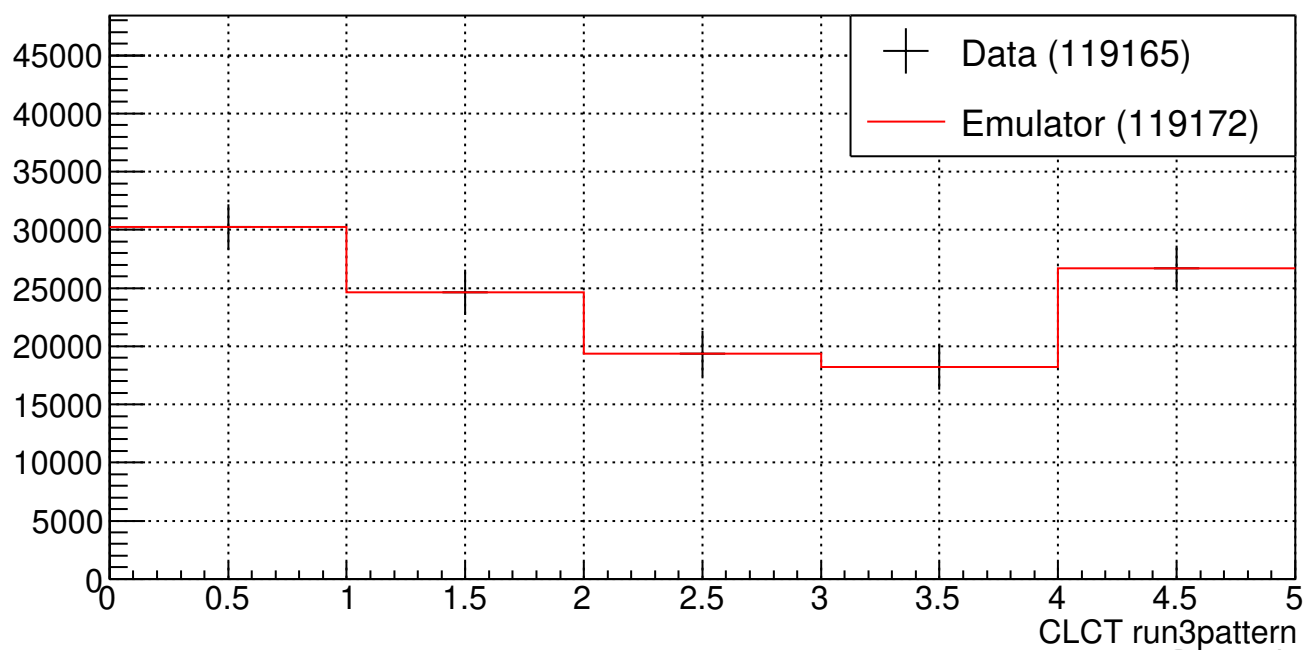

ME11 CLCT run3pattern (B904 Cosmic Run 210701_135109)

ME11 CLCT run3pattern (B904 Cosmic Run 210701_135109)