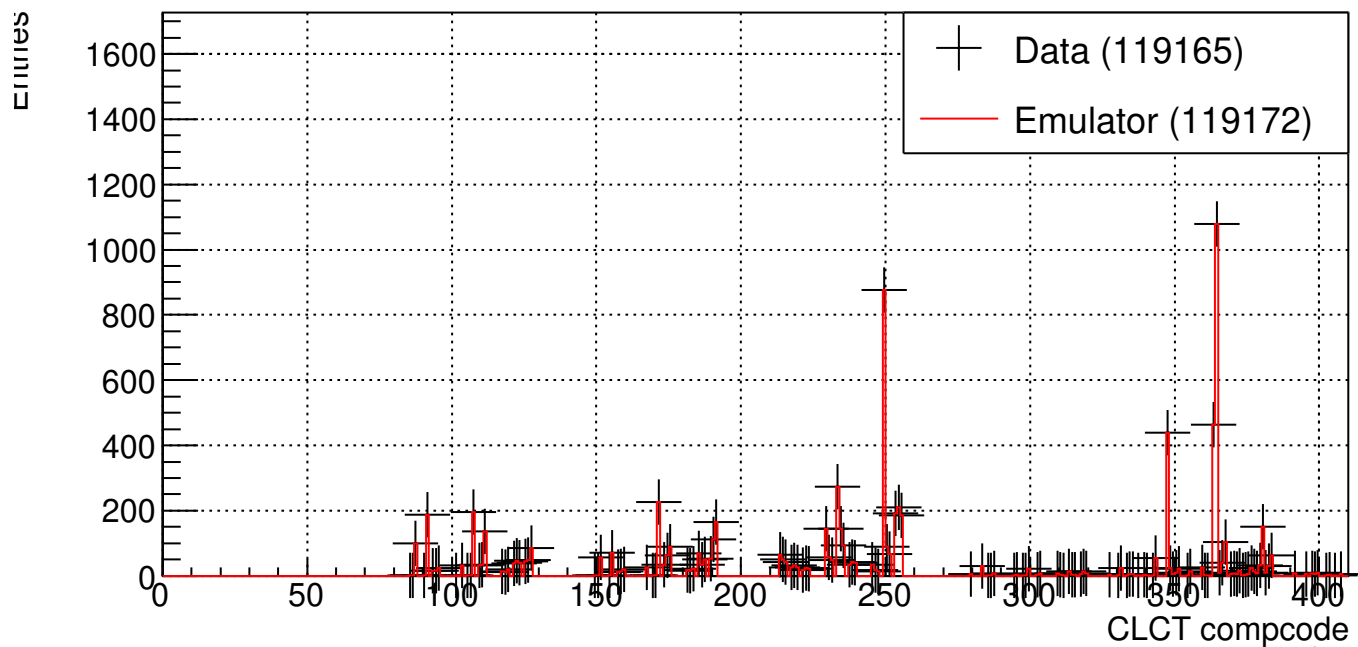

ME11 CLCT run3pattern (B904 Cosmic Run 210701\_135109)

ME11 CLCT run3pattern (B904 Cosmic Run 210701\_135109)

ME11 CLCT compcode (B904 Cosmic Run 210701\_135109)

ME11 CLCT compcode (B904 Cosmic Run 210701\_135109)