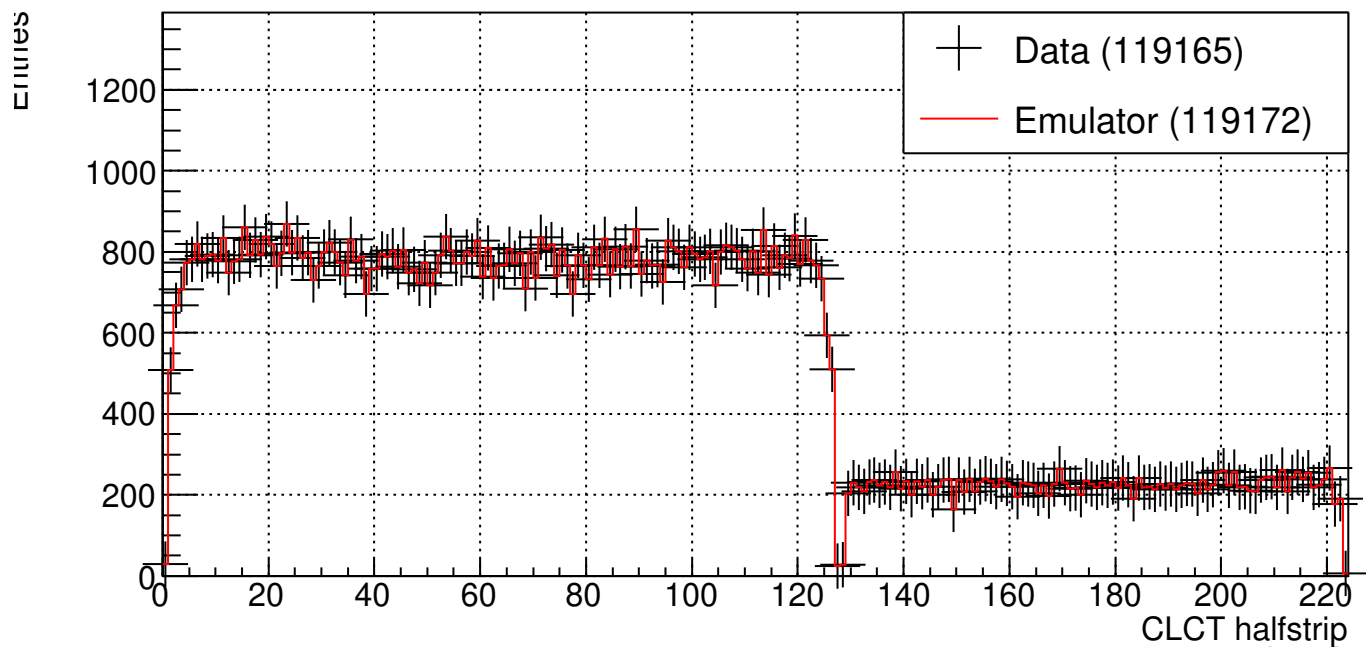

ME11 ALCT wiregroup (B904 Cosmic Run 210701\_135109)

ME11 ALCT wiregroup (B904 Cosmic Run 210701\_135109)

ME11 CLCT halfstrip (B904 Cosmic Run 210701\_135109)

ME11 CLCT halfstrip (B904 Cosmic Run 210701\_135109)