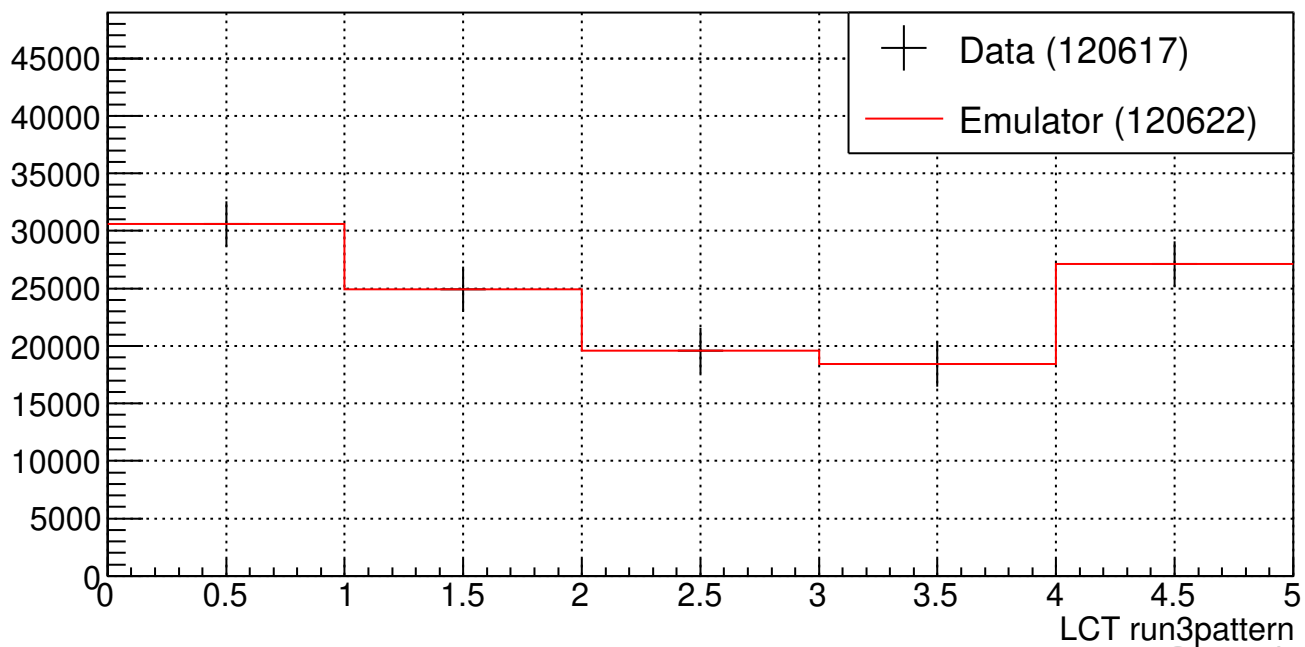

ME11 LCT quartstrip (B904 Cosmic Run 210701\_135109)

ME11 LCT quartstrip (B904 Cosmic Run 210701\_135109)

ME11 LCT eighthstrip (B904 Cosmic Run 210701\_135109)

ME11 LCT eighthstrip (B904 Cosmic Run 210701\_135109)

ME11 LCT run3pattern (B904 Cosmic Run 210701\_135109)

ME11 LCT run3pattern (B904 Cosmic Run 210701\_135109)

ME11 LCT slope (B904 Cosmic Run 210701\_135109)

ME11 LCT slope (B904 Cosmic Run 210701\_135109)