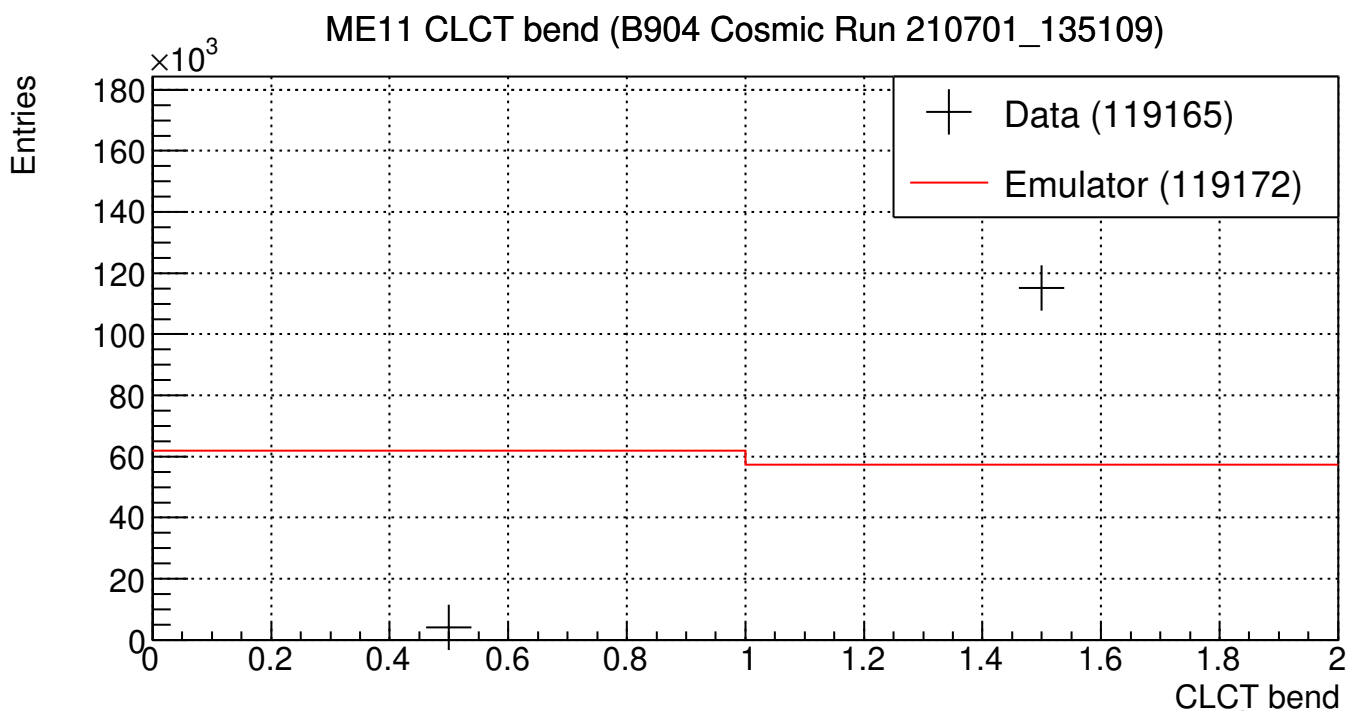

ME11 ALCT wiregroup (B904 Cosmic Run 210701\_135109)

ME11 ALCT wiregroup (B904 Cosmic Run 210701\_135109)

ME11 CLCT halfstrip (B904 Cosmic Run 210701\_135109)

ME11 CLCT halfstrip (B904 Cosmic Run 210701\_135109)

ME11 CLCT quartstrip (B904 Cosmic Run 210701\_135109)

ME11 CLCT quartstrip (B904 Cosmic Run 210701\_135109)

ME11 CLCT eighthstrip (B904 Cosmic Run 210701\_135109)

ME11 CLCT eighthstrip (B904 Cosmic Run 210701\_135109)