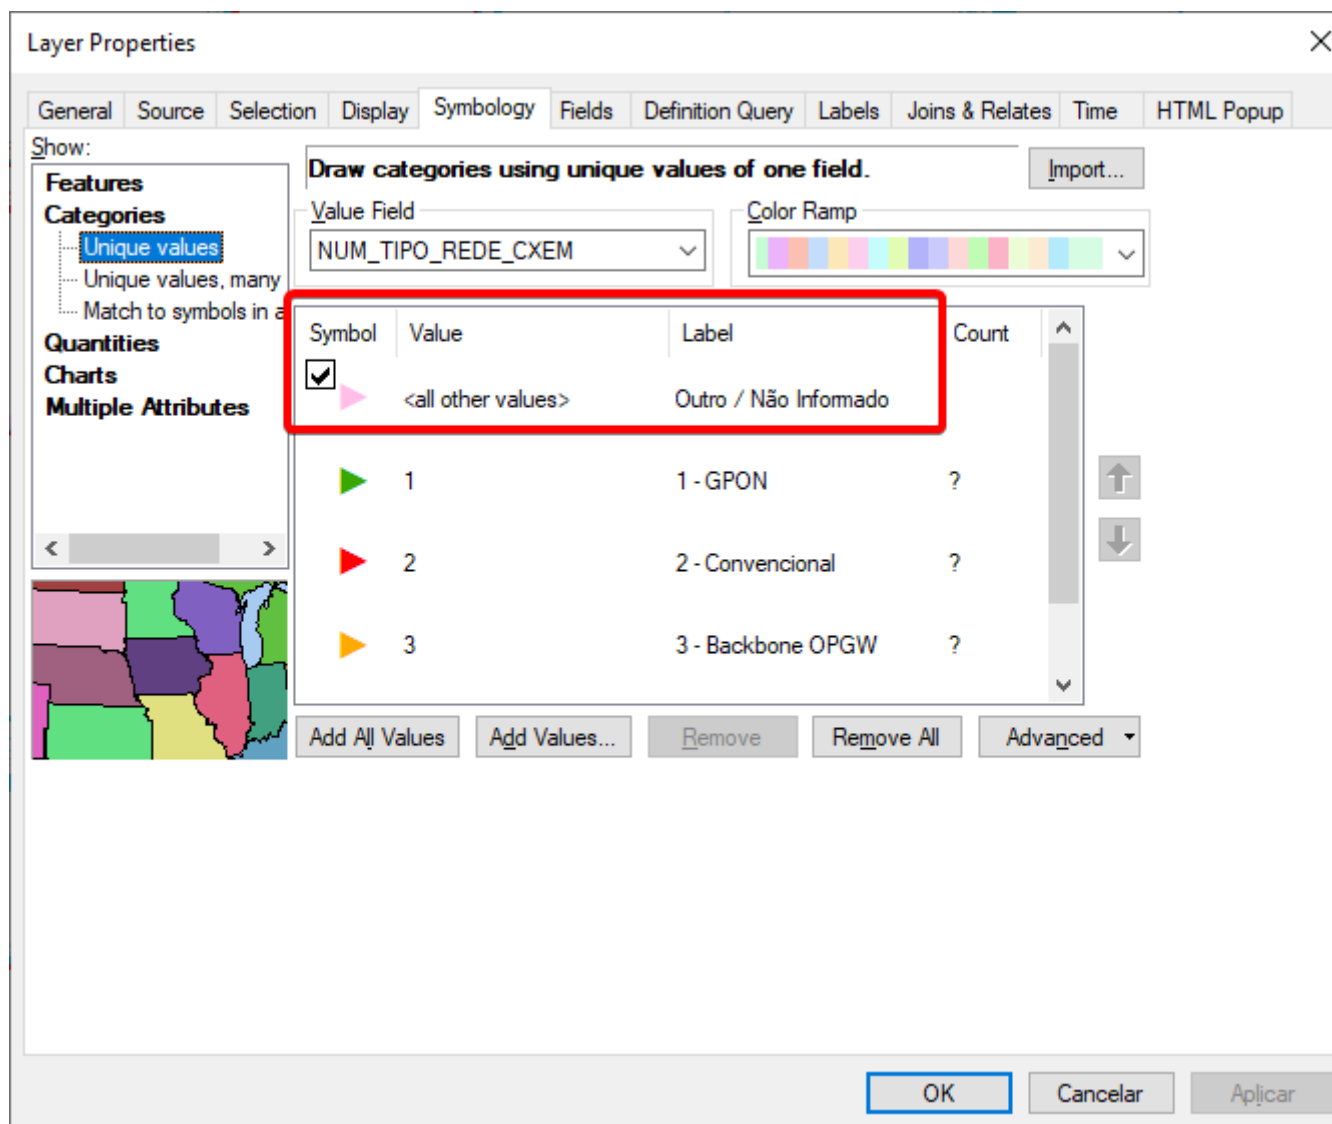

CMV: BUG1 (?)

the symbol of "other / not informed" does not appear, despite being defined in the service (pink triangles bellow)

same service as above viewed in arcgis online:

arcmap mxd (used to publish service):

same for "Lance de cabo"

MXD:

any ideas???