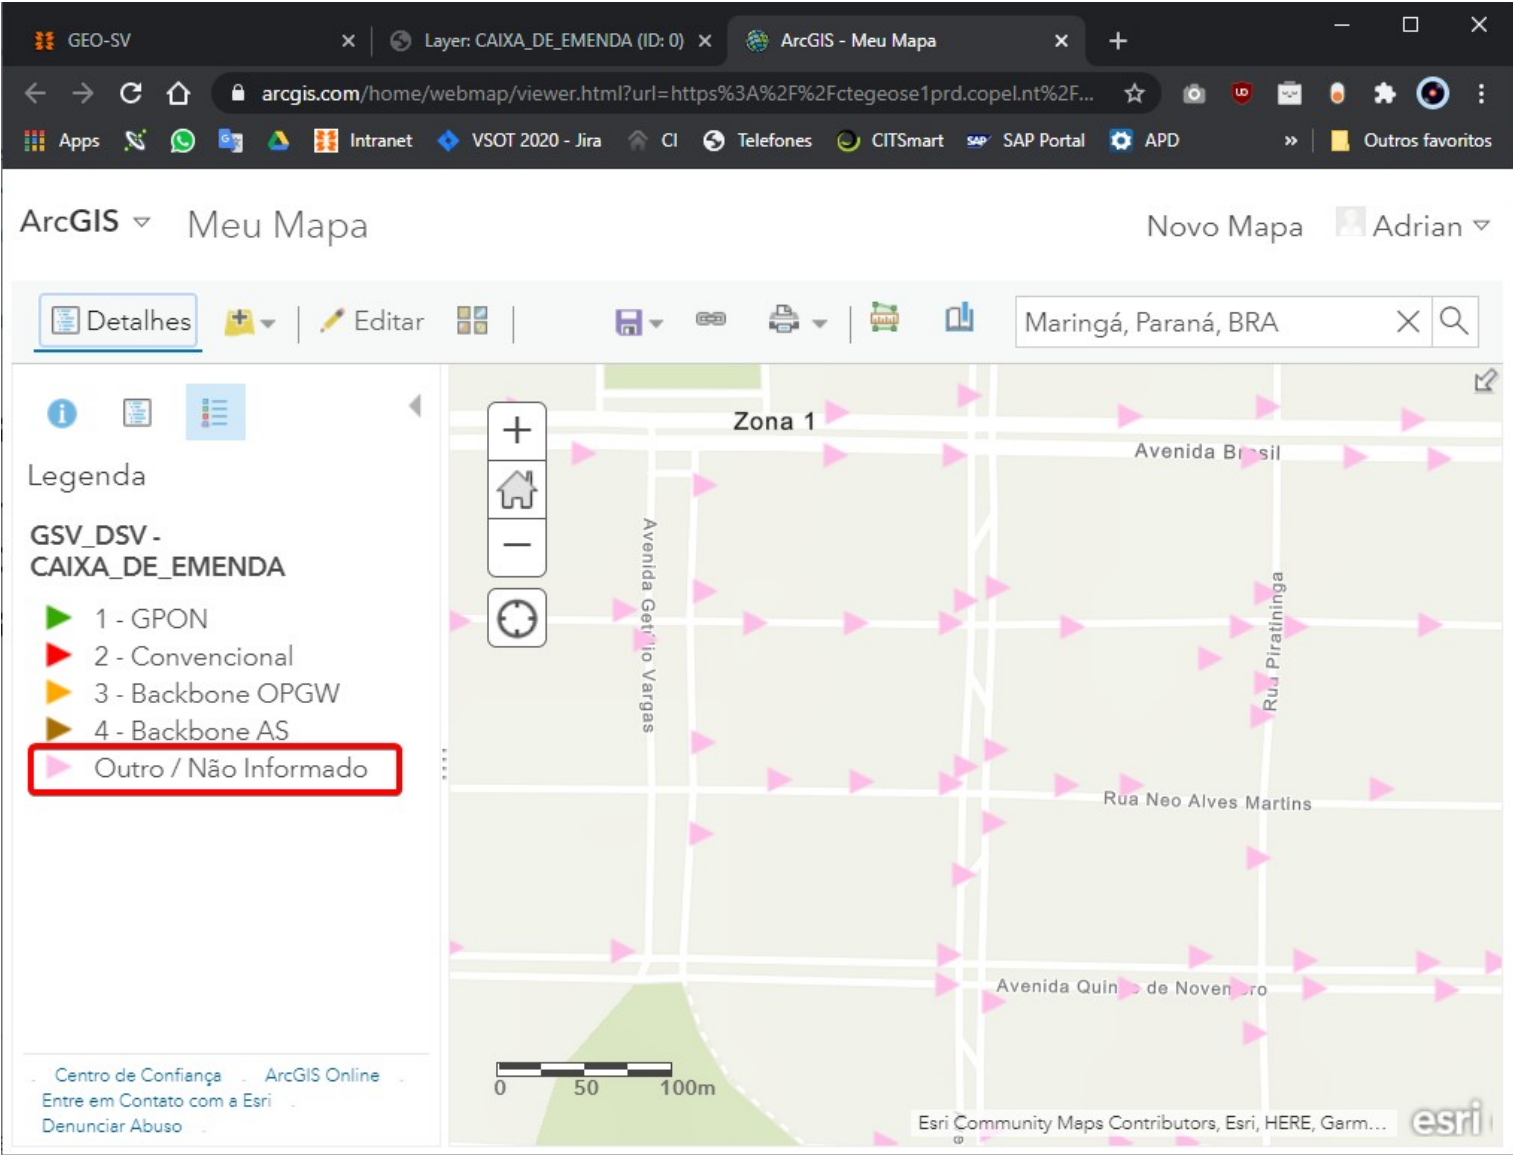

CMV: BUG1 (?)

the symbol of "other / not informed" does not appear, despite being defined in the service (pink triangles bellow)

same service as above viewed in arcgis online:

arcmap mxd (used to publish service):