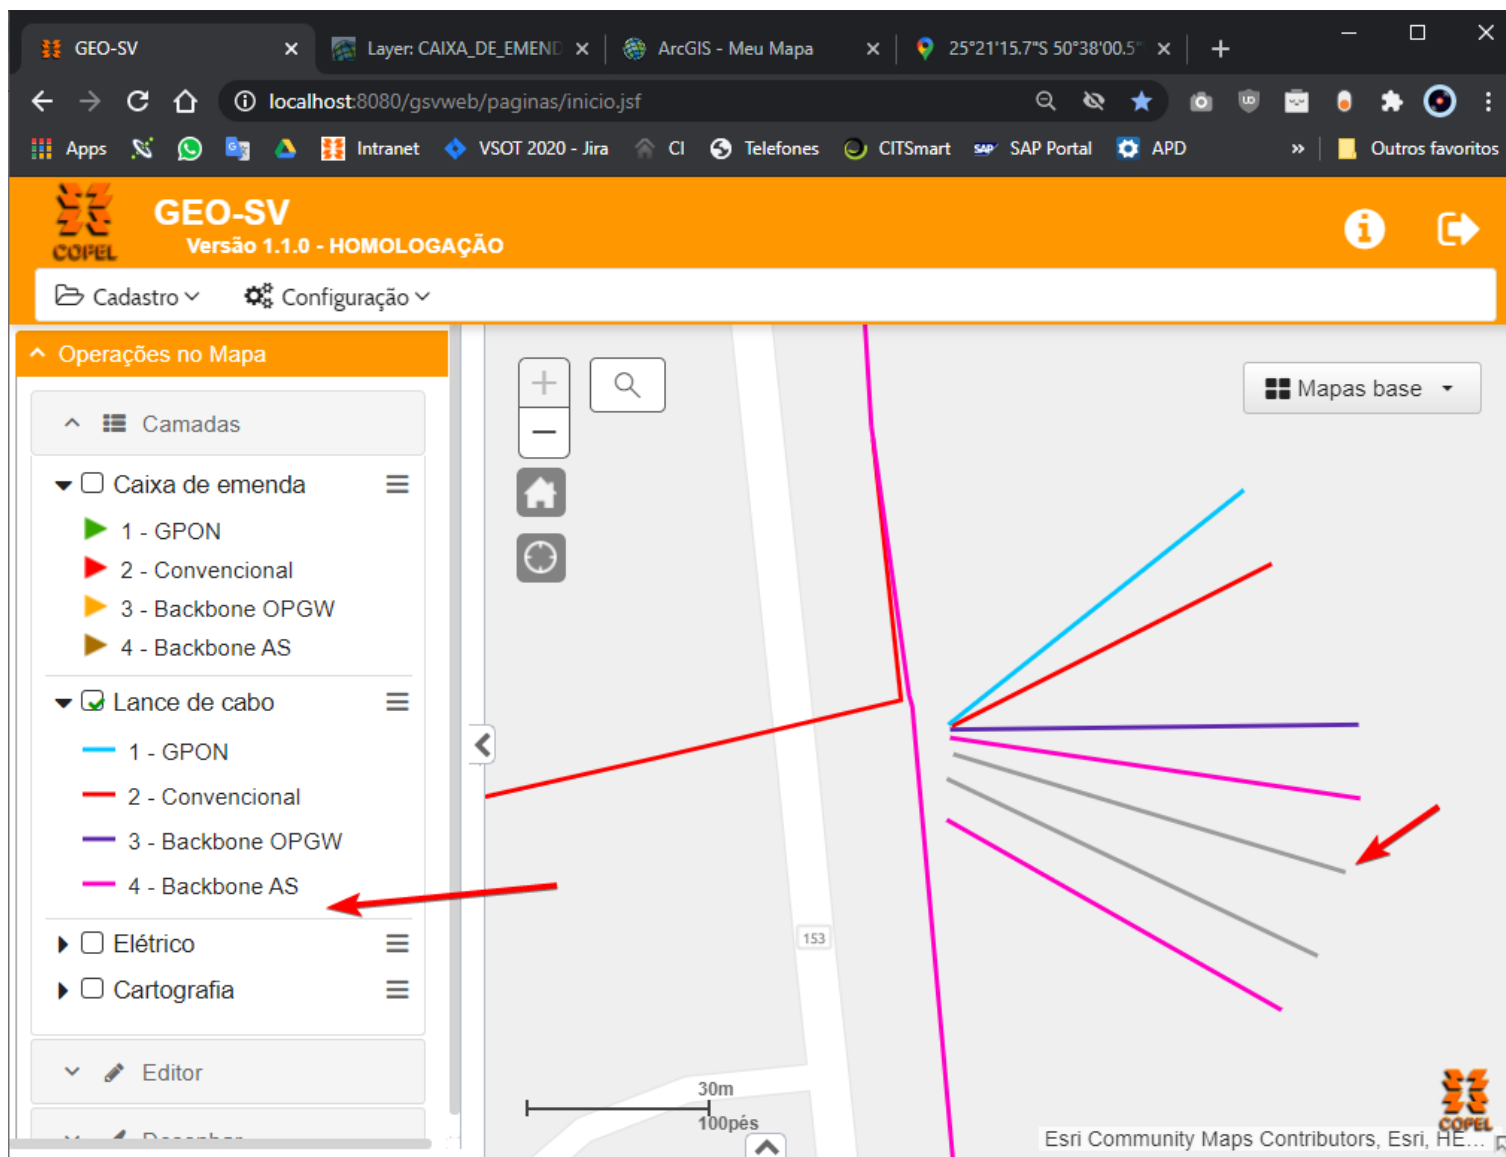

same for "Lance de cabo"