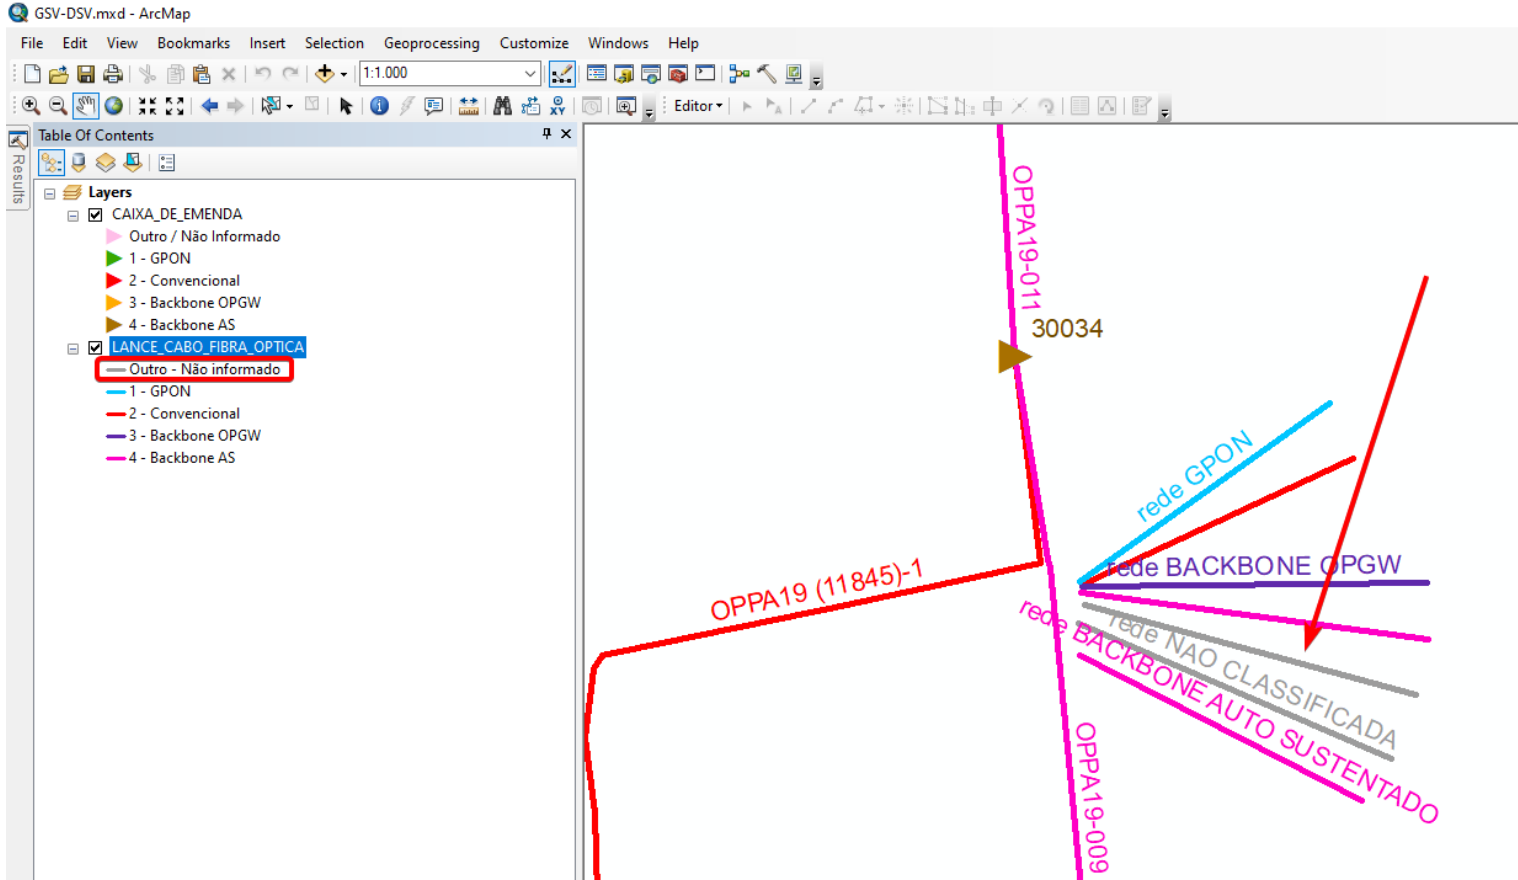

MXD:

any ideas???