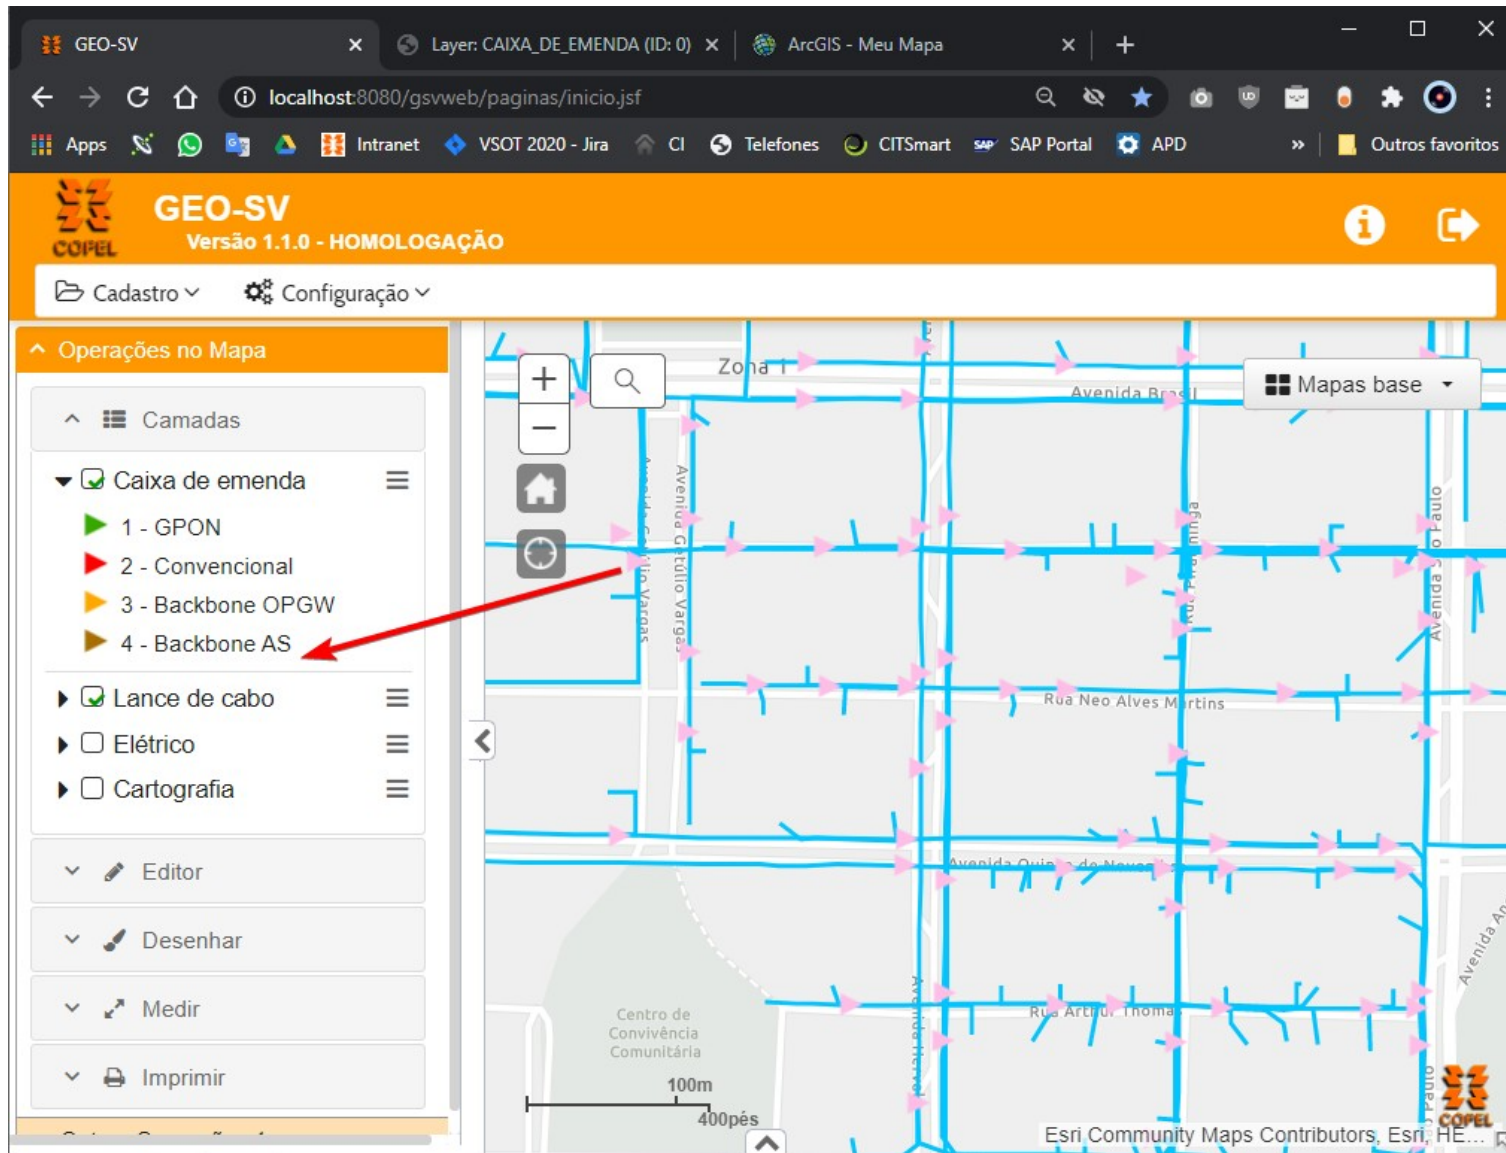

CMV: BUG1 (?)

the symbol of "other / not informed" does not appear, despite being defined in the service (pink triangles bellow)

same service as above viewed in arcgis online:

arcmap mxd (used to publish service):