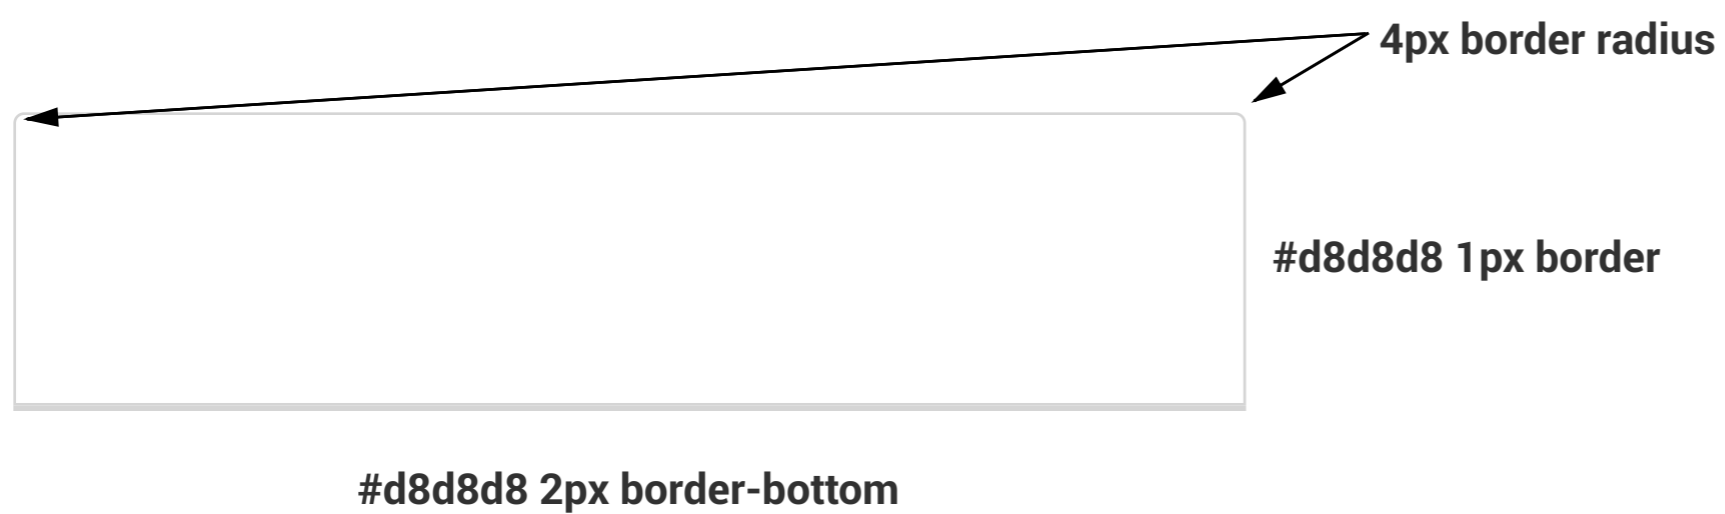

 swap vert

 format quote

 long answer

 flag

 send

*Black is #262626 and white is #FFF unless otherwise specified.

Modules: Cards

Form Builder card example