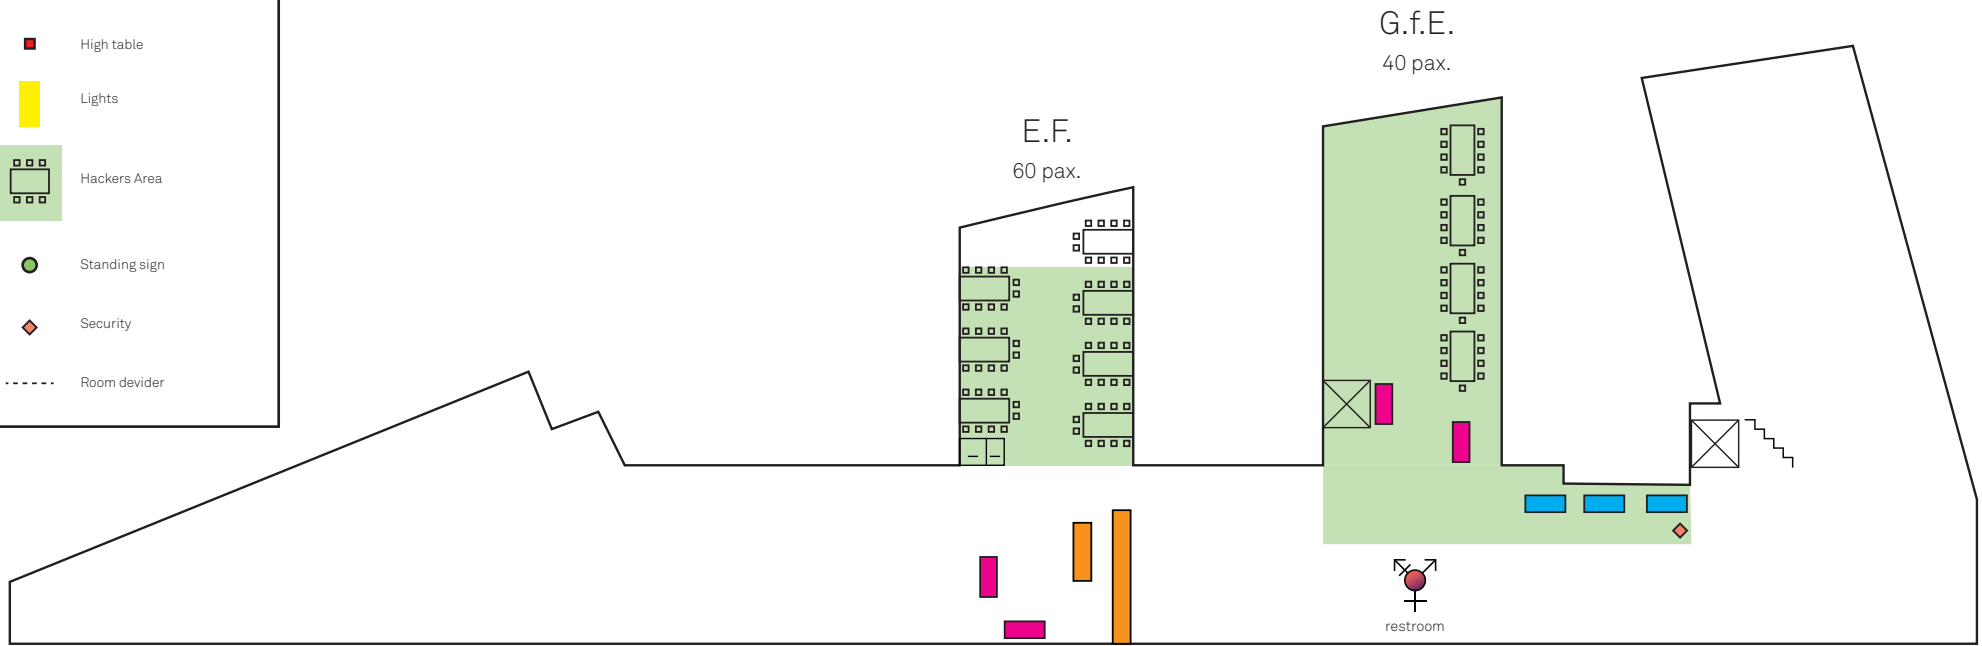

GROUND FLOOR

1ST FLOOR

2ND FLOOR

-  Beer benches
-  Restrooms
-  Catering
-  Vitra boothes
-  Sponsors' tables (2 chairs+ power socket)
-  Fridge w/ drinks
-  TV
-  High table
-  Lights
-  Hackers Area
-  Standing sign
-  Security
-  Room divider

3RD FLOOR

Community
Kitchen 3