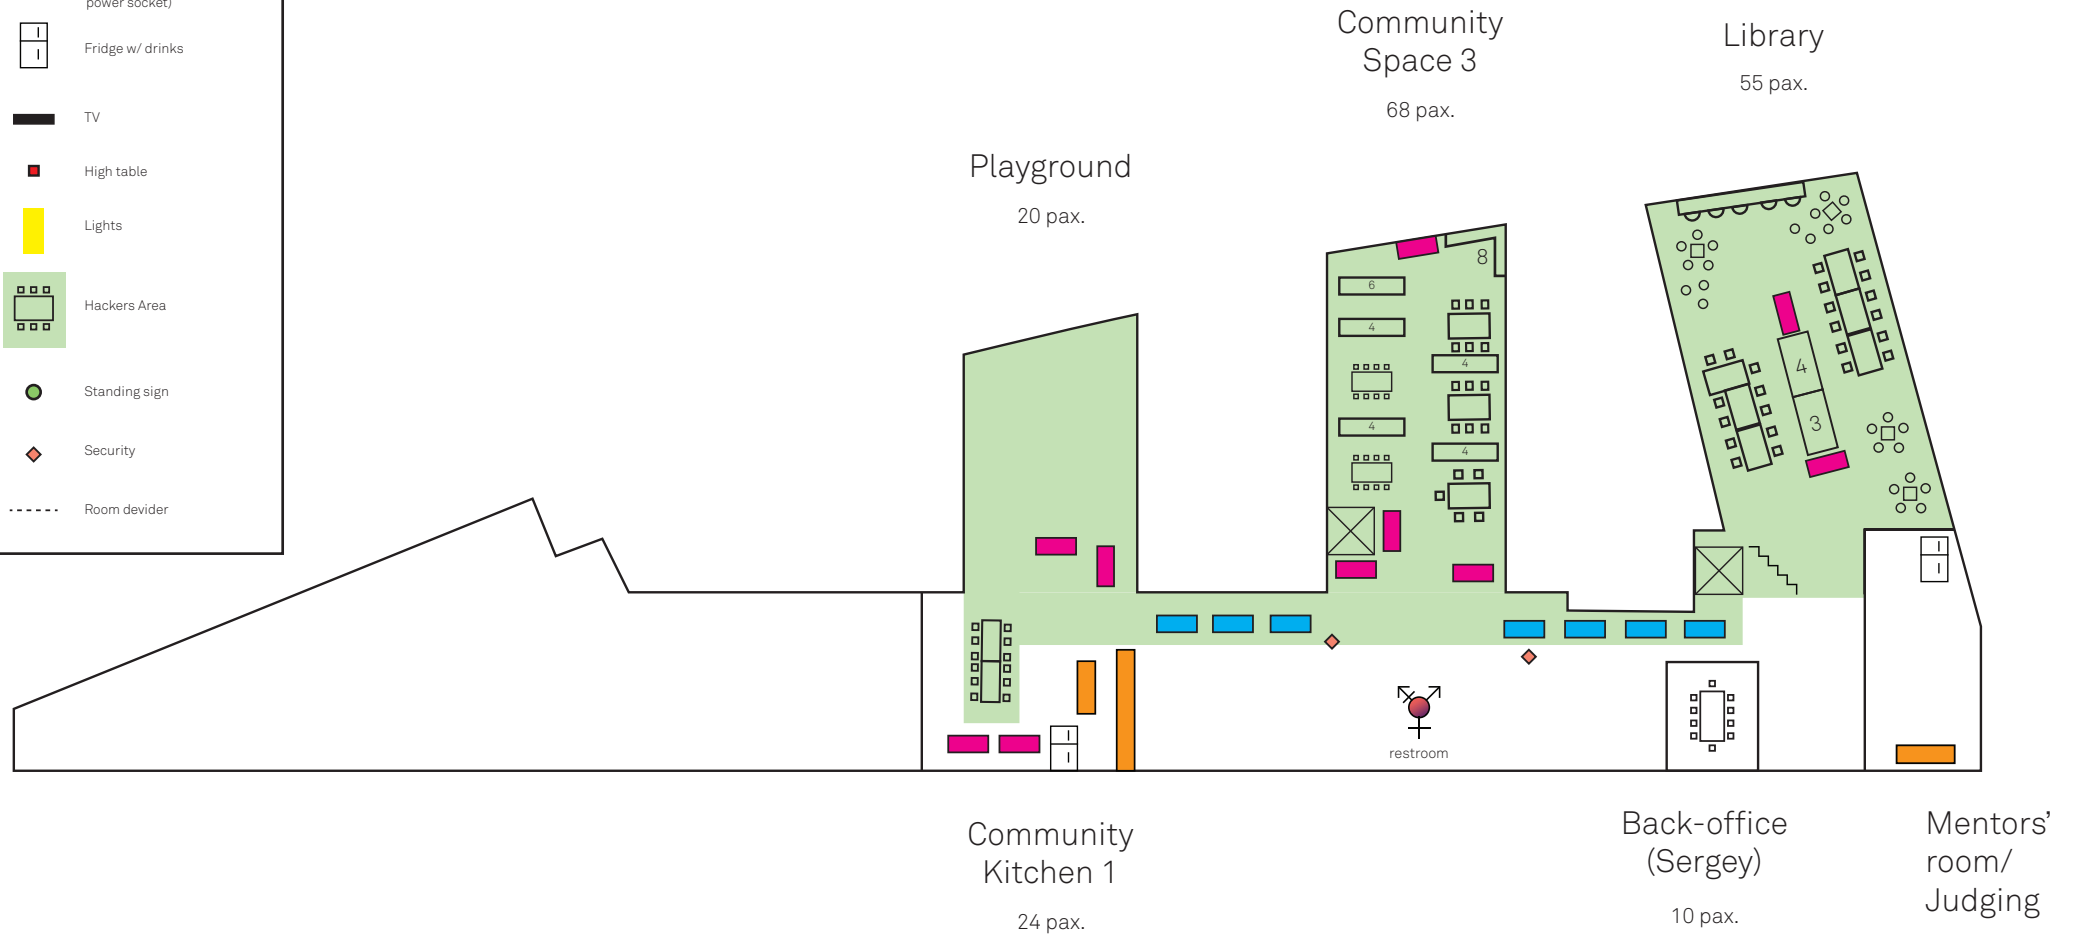

GROUND FLOOR

1ST FLOOR

2ND FLOOR

-  Beer benches
-  Restrooms
-  Catering
-  Vitra boothes
-  Sponsors' tables (2 chairs+ power socket)
-  Fridge w/ drinks
-  TV
-  High table
-  Lights
-  Hackers Area
-  Standing sign
-  Security
-  Room divider

3RD FLOOR

Community
Kitchen 3