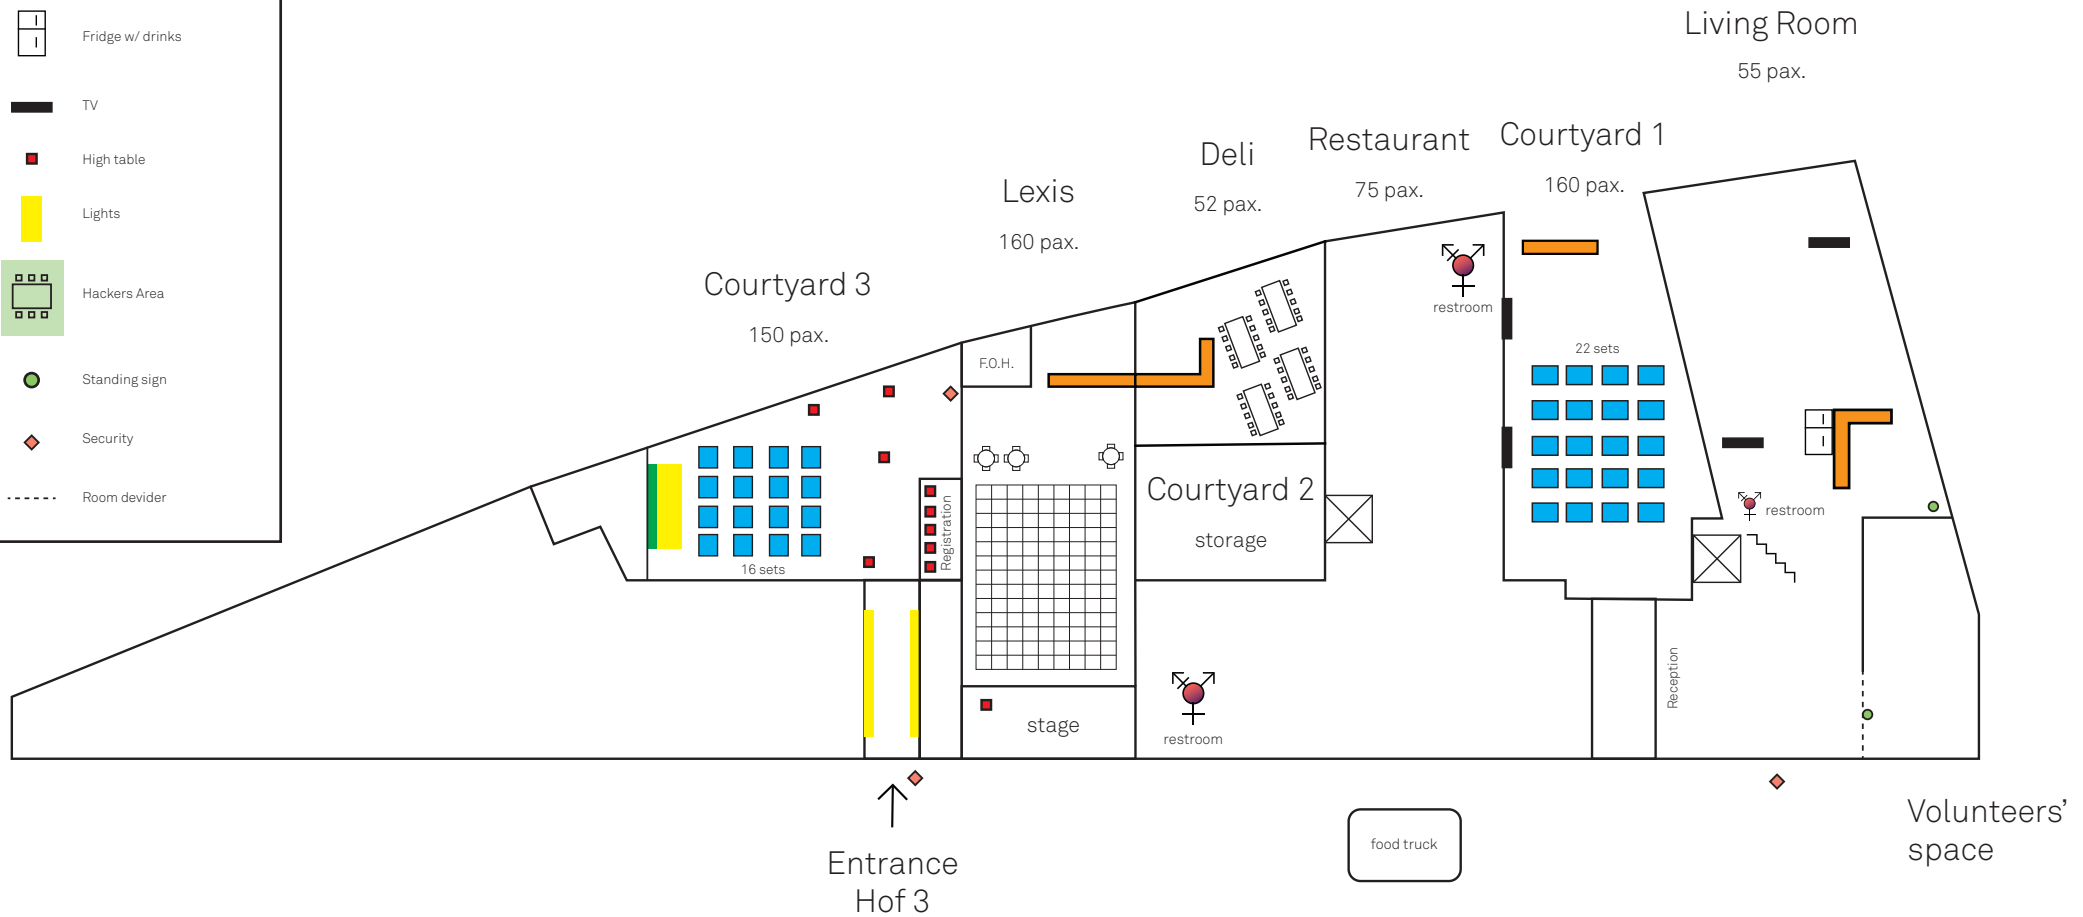

GROUND FLOOR

1ST FLOOR

2ND FLOOR

-  Beer benches
-  Restrooms
-  Catering
-  Vitra boothes
-  Sponsors' tables (2 chairs+ power socket)
-  Fridge w/ drinks
-  TV
-  High table
-  Lights
-  Hackers Area
-  Standing sign
-  Security
-  Room divider

3RD FLOOR

Community
Kitchen 3