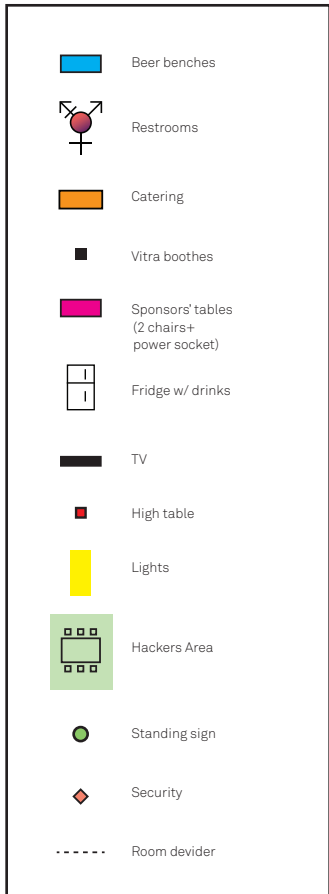

GROUND FLOOR

1ST FLOOR

2ND FLOOR

-  Beer benches
-  Restrooms
-  Catering
-  Vitra boothes
-  Sponsors' tables (2 chairs+ power socket)
-  Fridge w/ drinks
-  TV
-  High table
-  Lights
-  Hackers Area
-  Standing sign
-  Security
-  Room divider

3RD FLOOR

Community
Kitchen 3