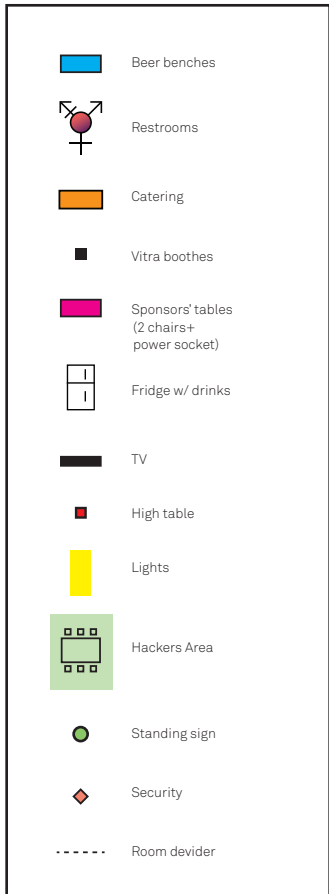

GROUND FLOOR

1ST FLOOR

2ND FLOOR

-  Beer benches
-  Restrooms
-  Catering
-  Vitra boothes
-  Sponsors' tables (2 chairs+ power socket)
-  Fridge w/ drinks
-  TV
-  High table
-  Lights
-  Hackers Area
-  Standing sign
-  Security
-  Room divider

3RD FLOOR

Community
Kitchen 3