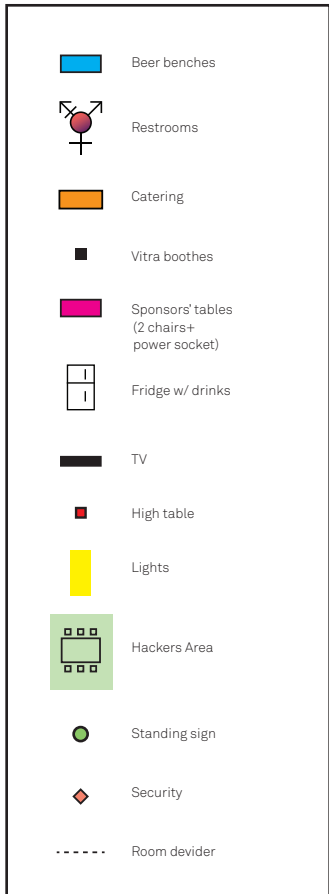

GROUND FLOOR

1ST FLOOR

2ND FLOOR

-  Beer benches
-  Restrooms
-  Catering
-  Vitra boothes
-  Sponsors' tables (2 chairs+ power socket)
-  Fridge w/ drinks
-  TV
-  High table
-  Lights
-  Hackers Area
-  Standing sign
-  Security
-  Room divider

3RD FLOOR

Community
Kitchen 3