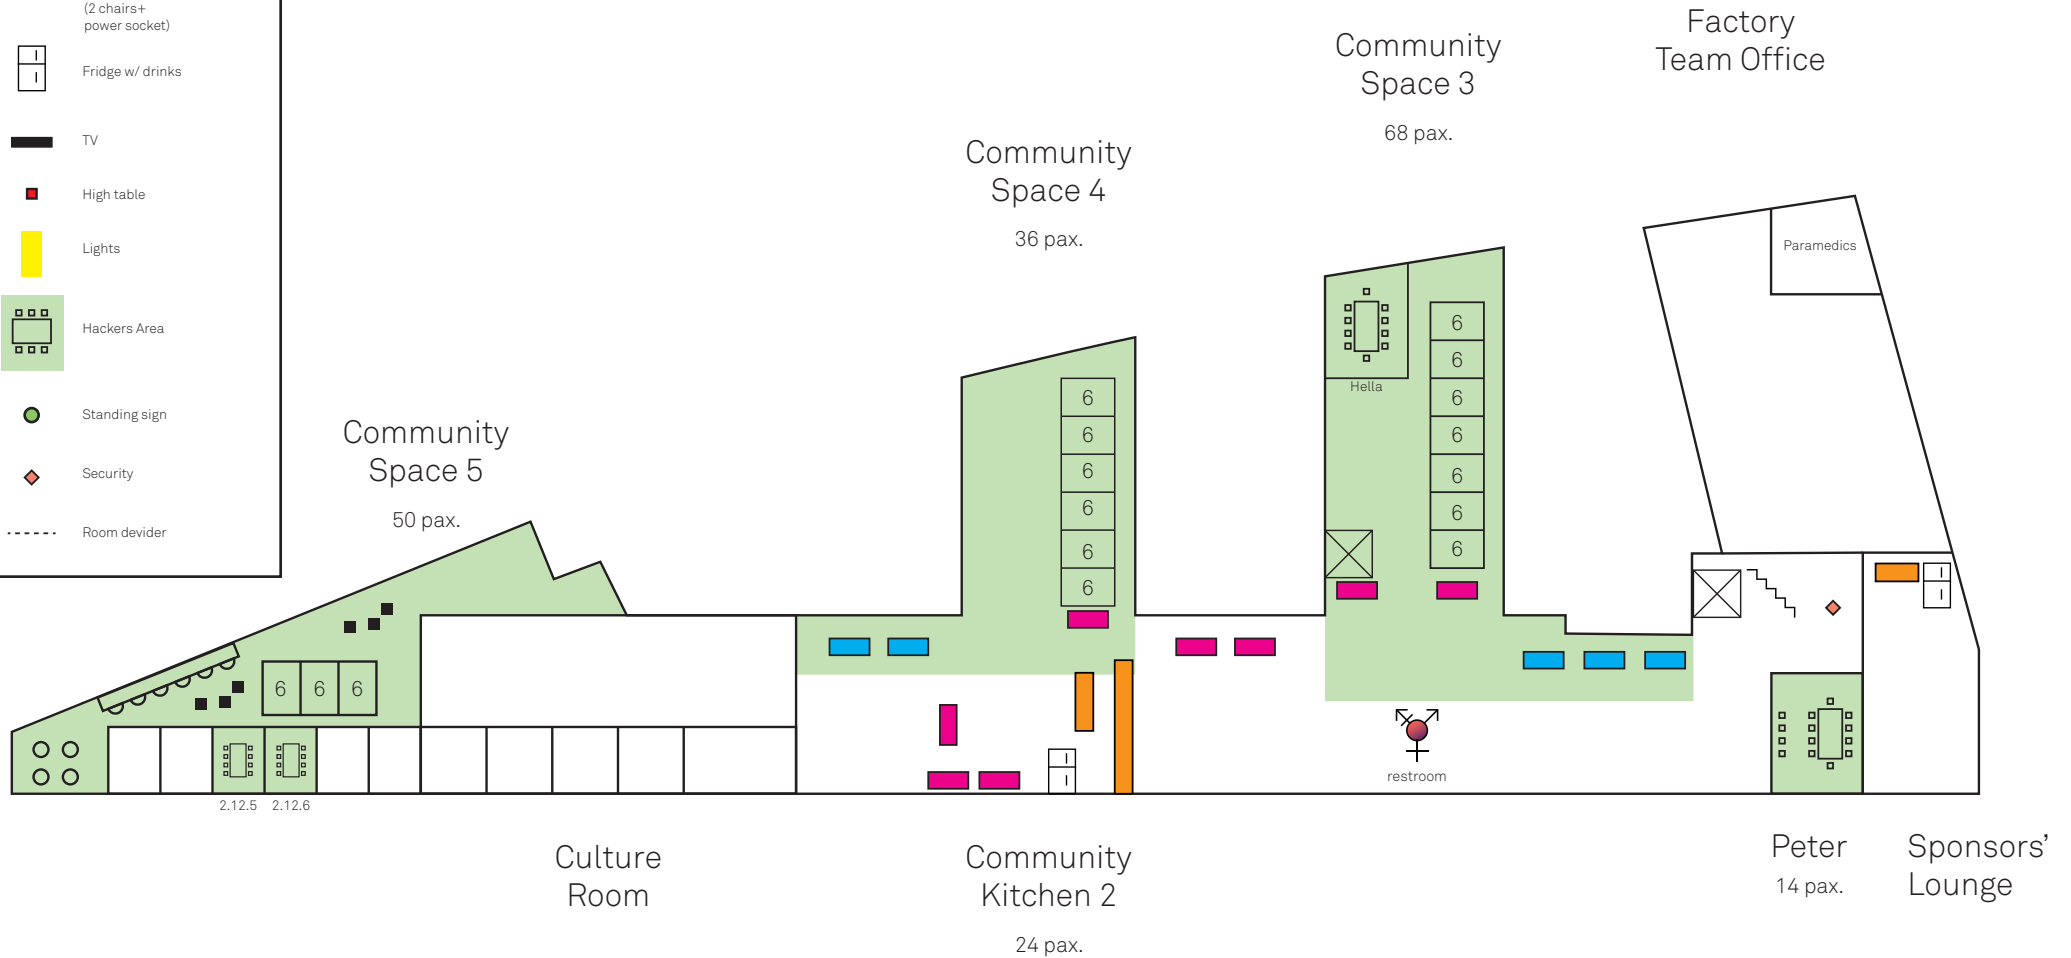

GROUND FLOOR

1ST FLOOR

2ND FLOOR

-  Beer benches
-  Restrooms
-  Catering
-  Vitra boothes
-  Sponsors' tables (2 chairs+ power socket)
-  Fridge w/ drinks
-  TV
-  High table
-  Lights
-  Hackers Area
-  Standing sign
-  Security
-  Room divider

3RD FLOOR

Community
Kitchen 3