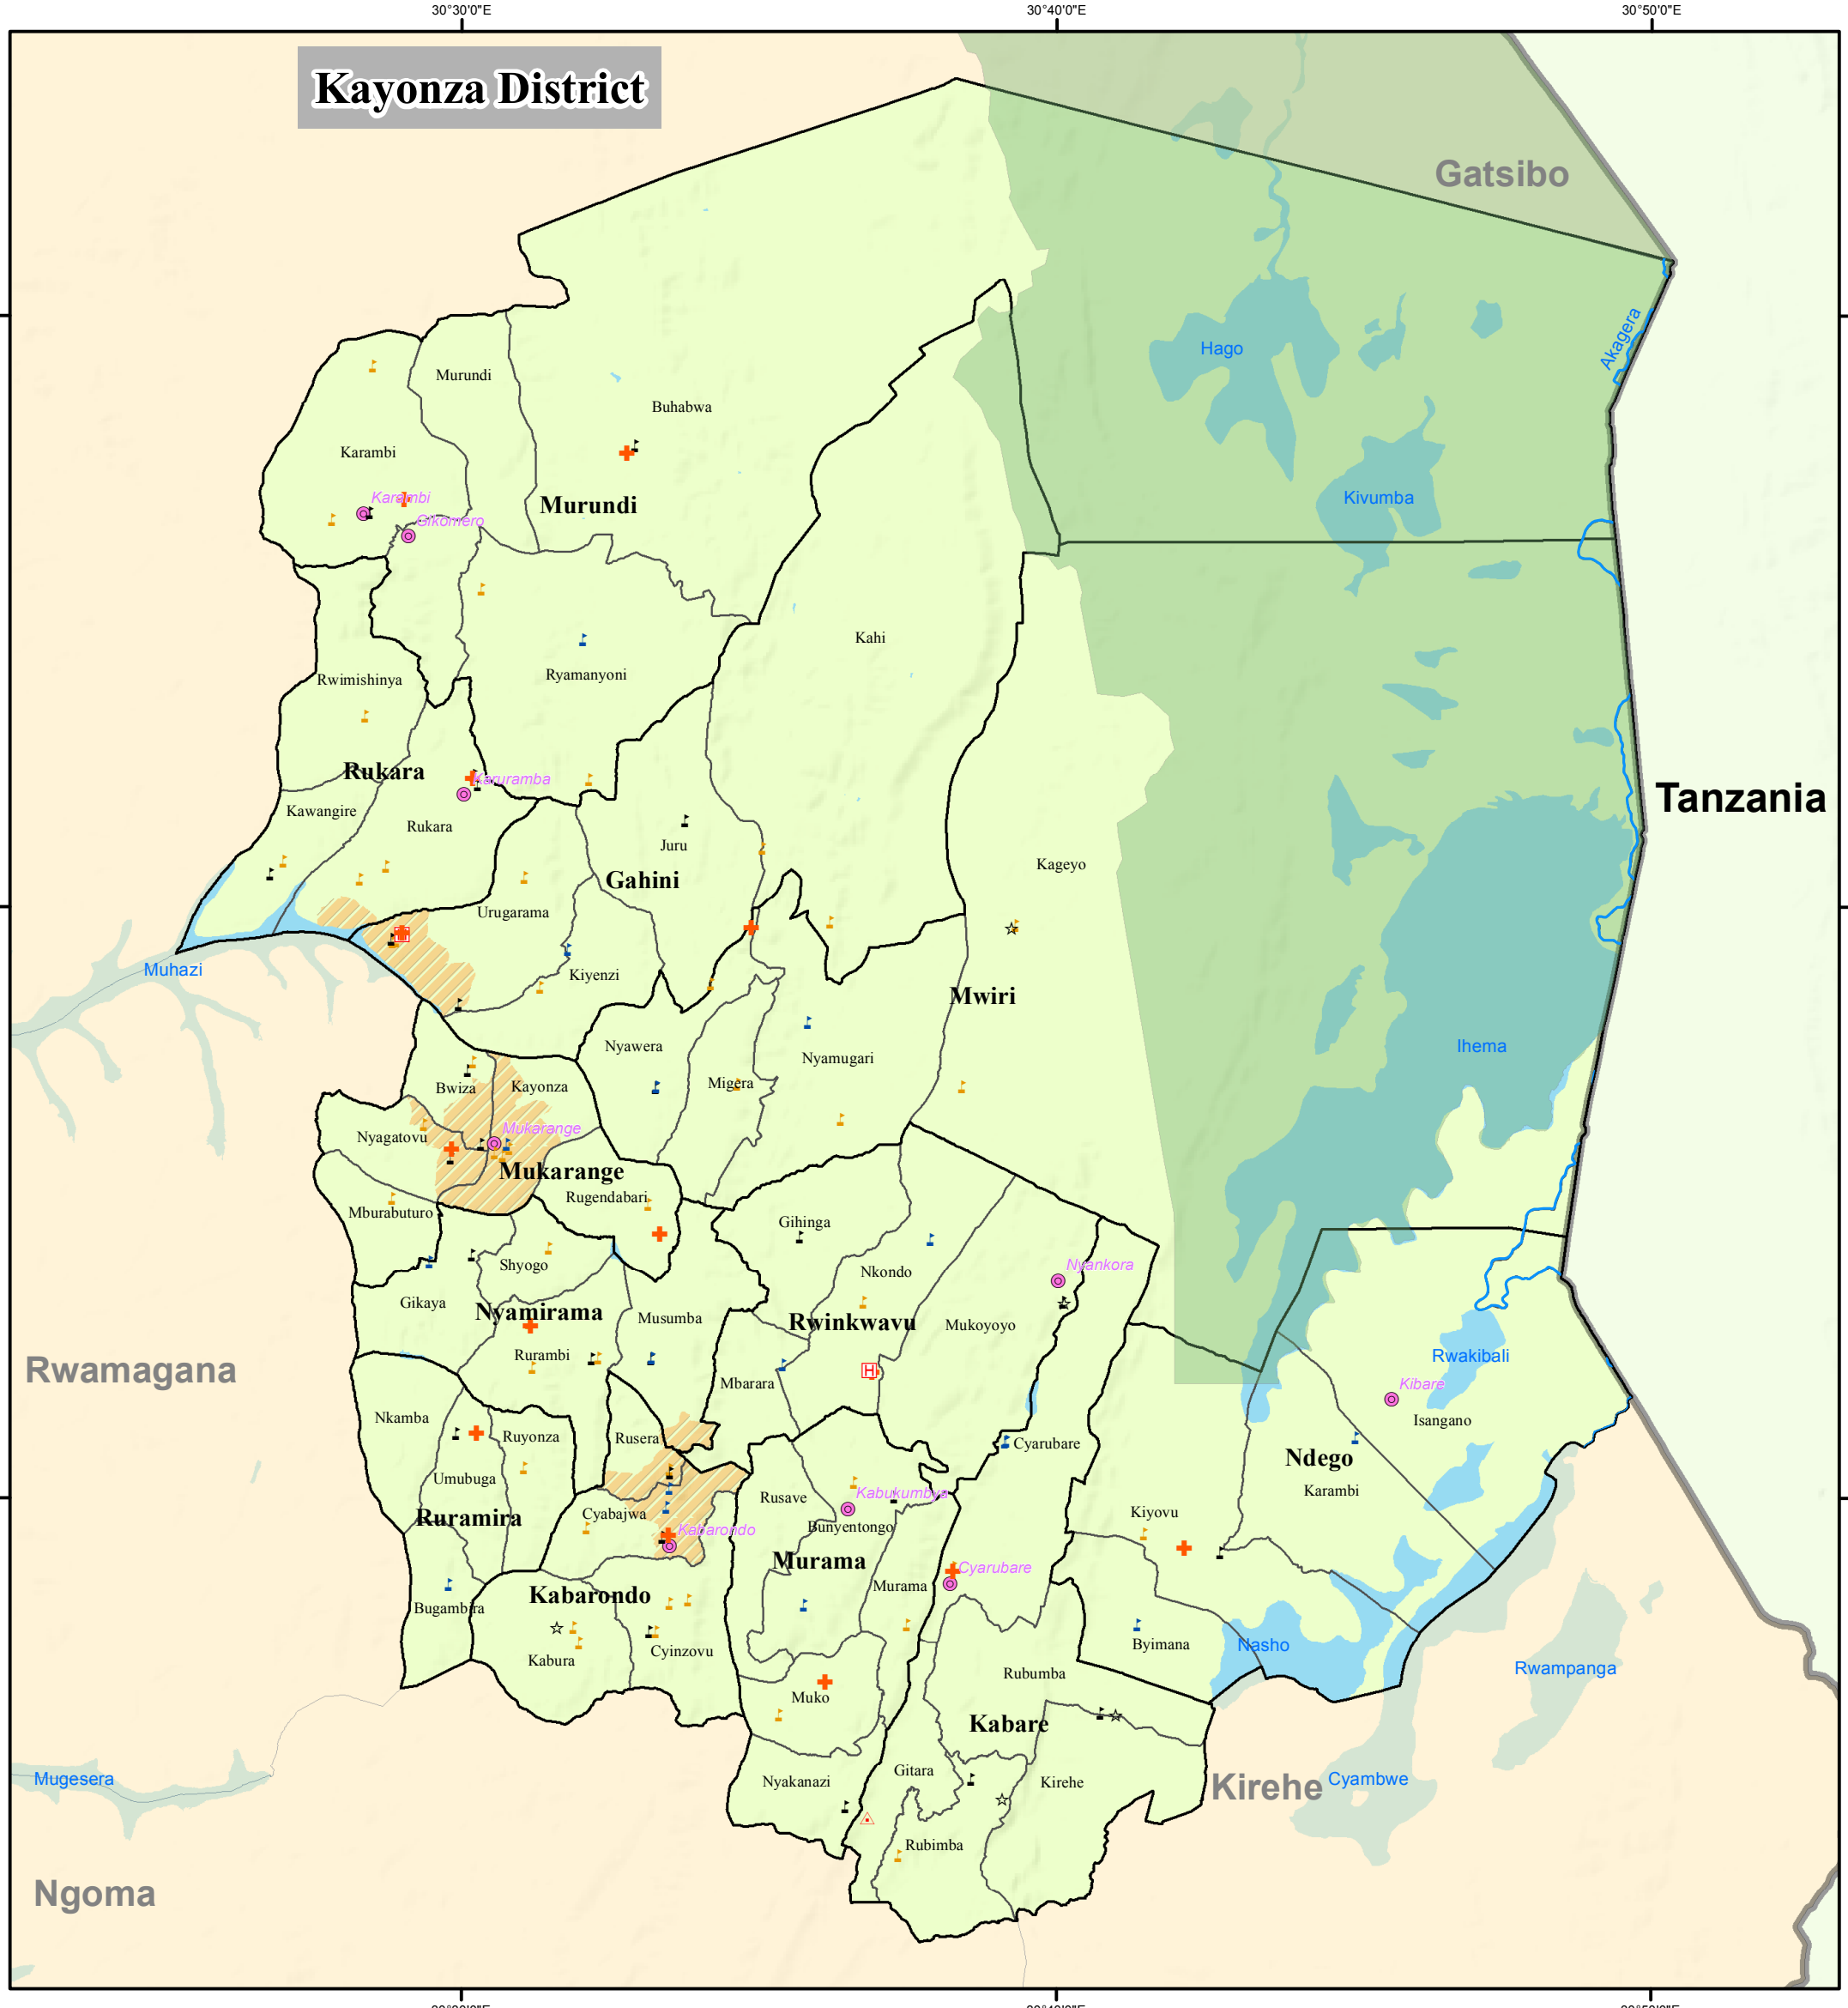

Kayonza District

LEGEND

- | | | | | | | | |
|--|---------------------|--|--------------|--|----------------------|--|--------------------|
| | Clinic | | A' Level | | Main roads (Paved) | | District Boundary |
| | Dispensary | | O' Level | | Main roads (Unpaved) | | Sector boundary |
| | District Hospital | | Primary | | District Roads | | Cell boundary |
| | Health Center | | Trade center | | Rivers | | Adjacent Districts |
| | Health Post | | | | | | Urban area |
| | Prison Hospital | | | | | | National Park |
| | Reffereral Hospital | | | | | | Waterbodies |