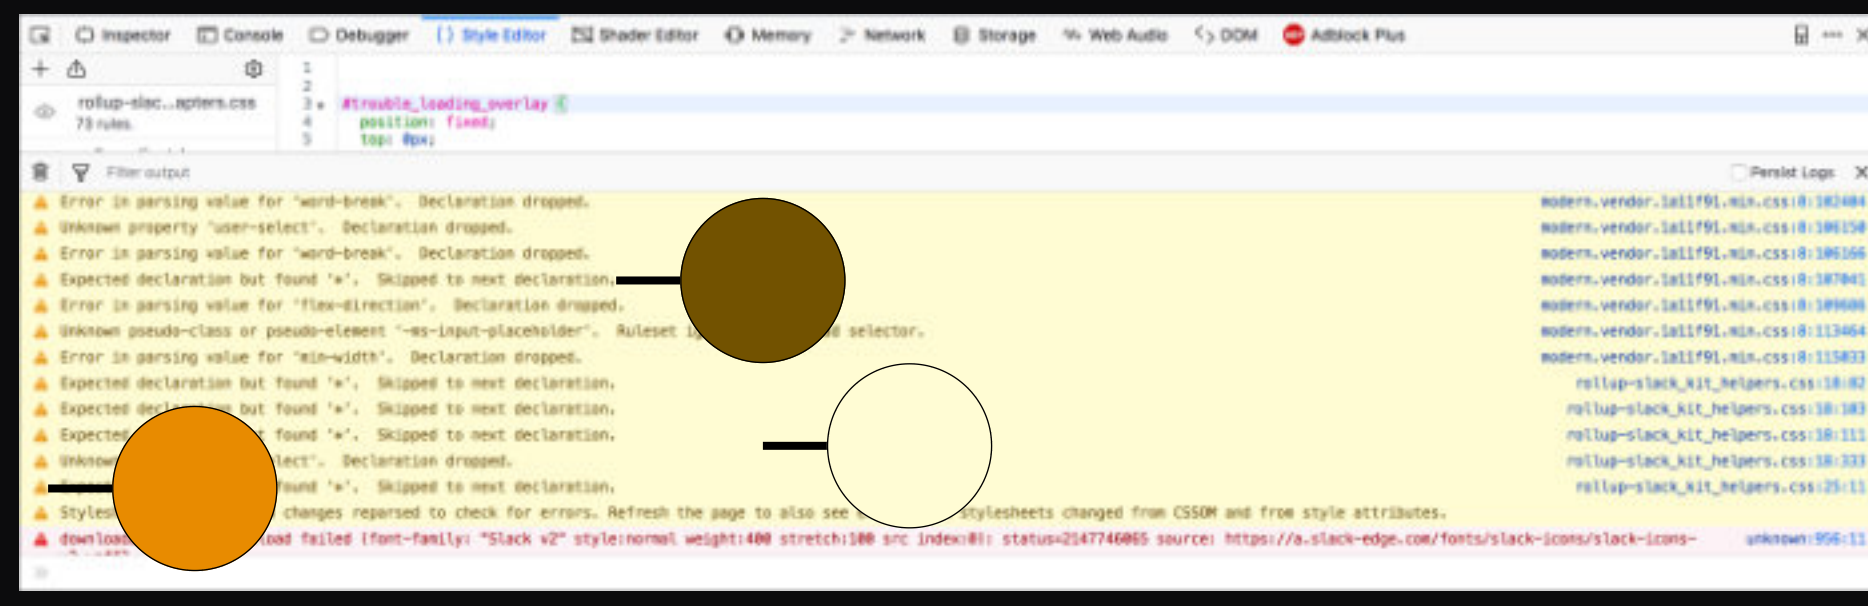

Yellow Highlights

page errors

page search

page search 1s

move element

search CSS file

search CSS

scratchpad highlight