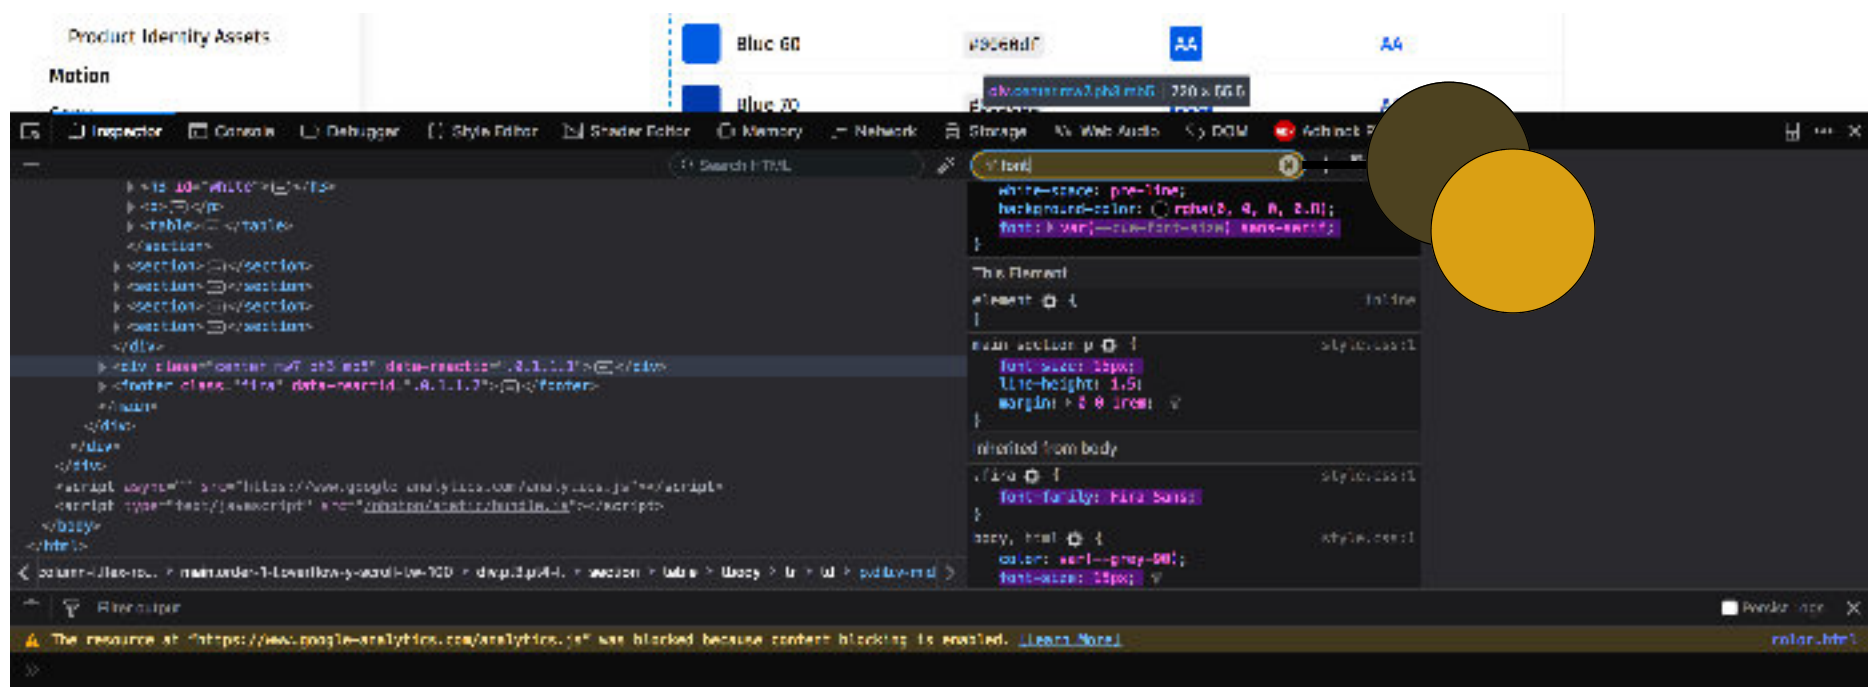

Yellow Highlights

page errors

page search

page search 1s

move element

search CSS file

search CSS

scratchpad highlight

No yellow highlight

search JS file

Photon colors

Yellow
Firefox Yellow is commonly used for warnings.

Yellow 50	#ffe900	AAA	Fails
Yellow 60	#d7b600	AAA	Fails
Yellow 70	#a47f00	AA	AA
Yellow 80	#715100	AAA	AAA
Yellow 90	#3e2800	AAA	AAA

Live colors

Highlight text body color	#fde39e
Warning icon	#ffa61a
Text highlight background	#42381d
Page search text highlight (+ line)	#ffb452
CSS search – text highlight	#7f800b
CSS inspector searchbar outline	#daa814
CSS inspector searchbar background	#4d4220
CSS inspector searchbar background	#4d4220