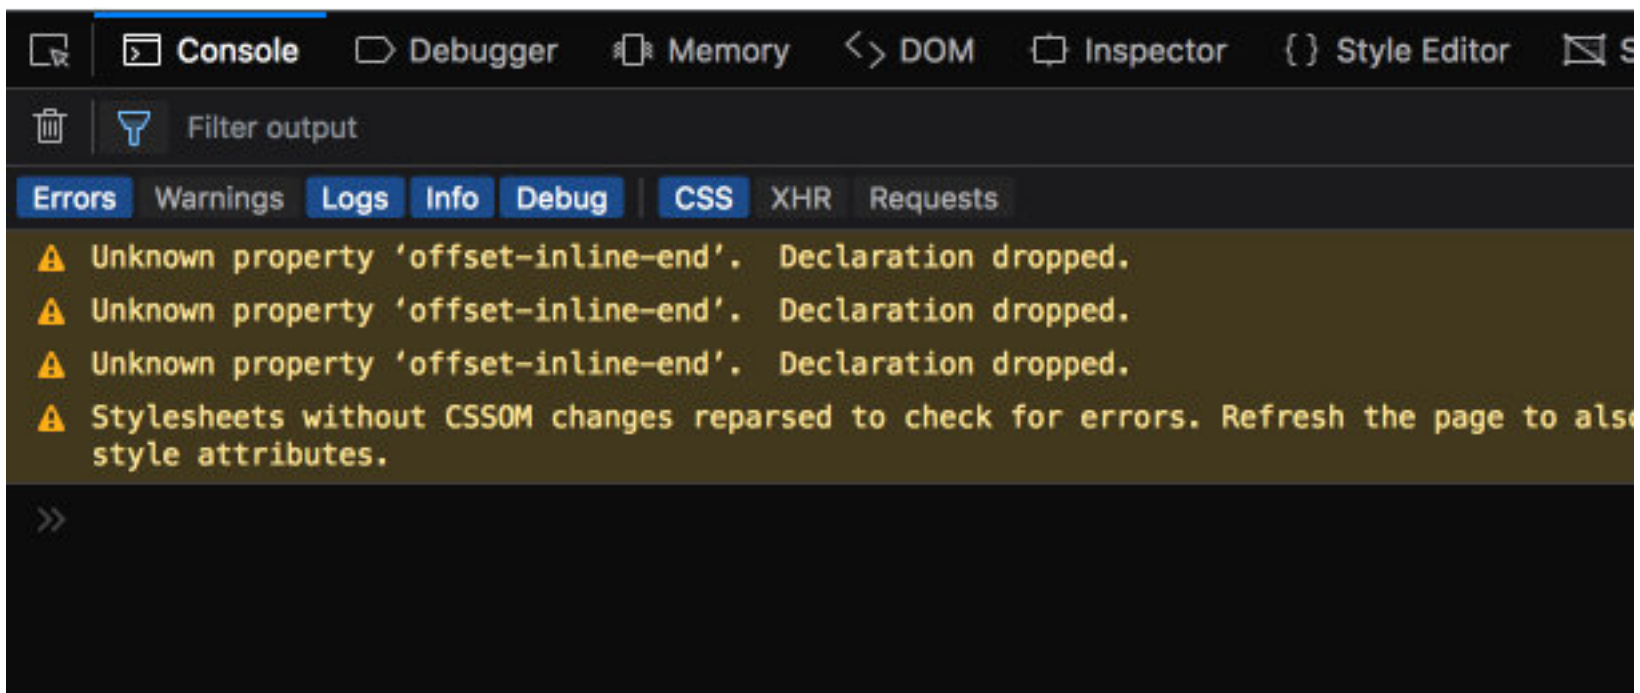

# Page errors

current

with Yellow 70 background  
- too bright on the dark console

with Yellow 80 background

with Yellow 90 background

with Yellow 70 0.1 opacity

with Yellow 70 0.1 opacity  
and (text) color: #FFFFFF99  
(40% brighter Yellow 50)