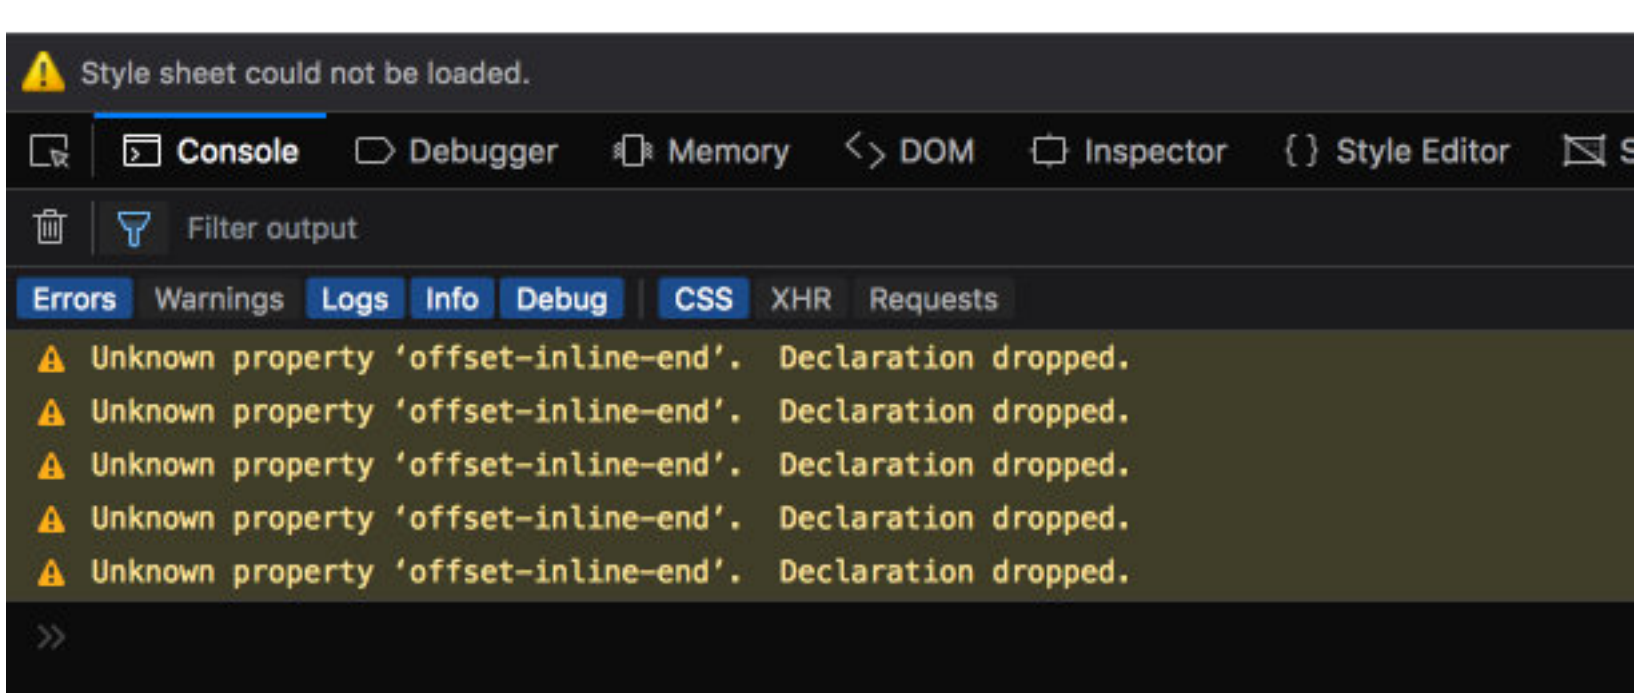

# Page errors

current

with Yellow 70 background  
- too bright on the dark console

with Yellow 80 background

with Yellow 90 background

with Yellow 70 0.1 opacity

with Yellow 70 0.1 opacity  
and (text) color: #FFFFFF99  
(40% brighter Yellow 50)