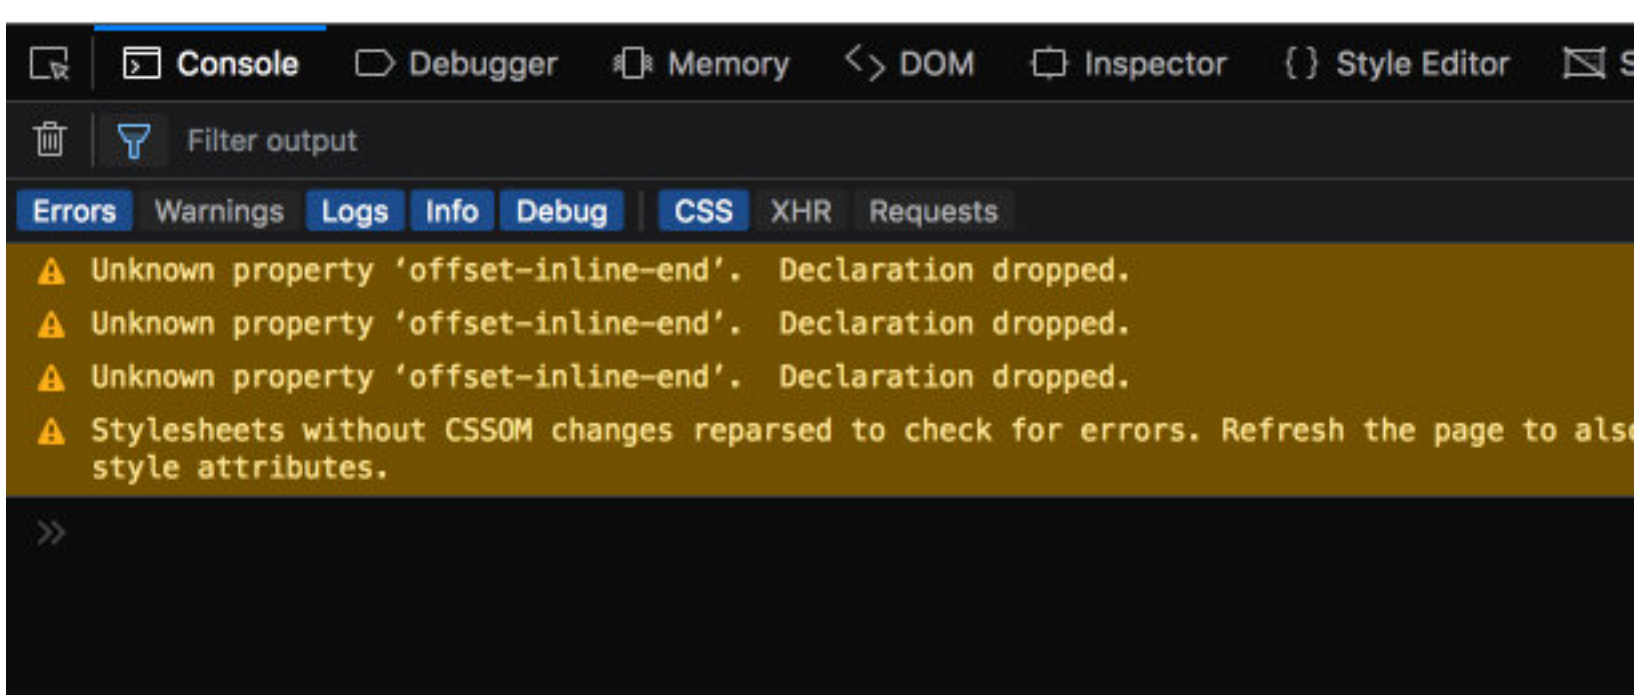

# Page errors

current

with Yellow 70 background  
- too bright on the dark console

with Yellow 80 background

with Yellow 90 background

with Yellow 70 0.1 opacity

with Yellow 70 0.1 opacity  
and (text) color: #FFFFFF99  
(40% brighter Yellow 50)