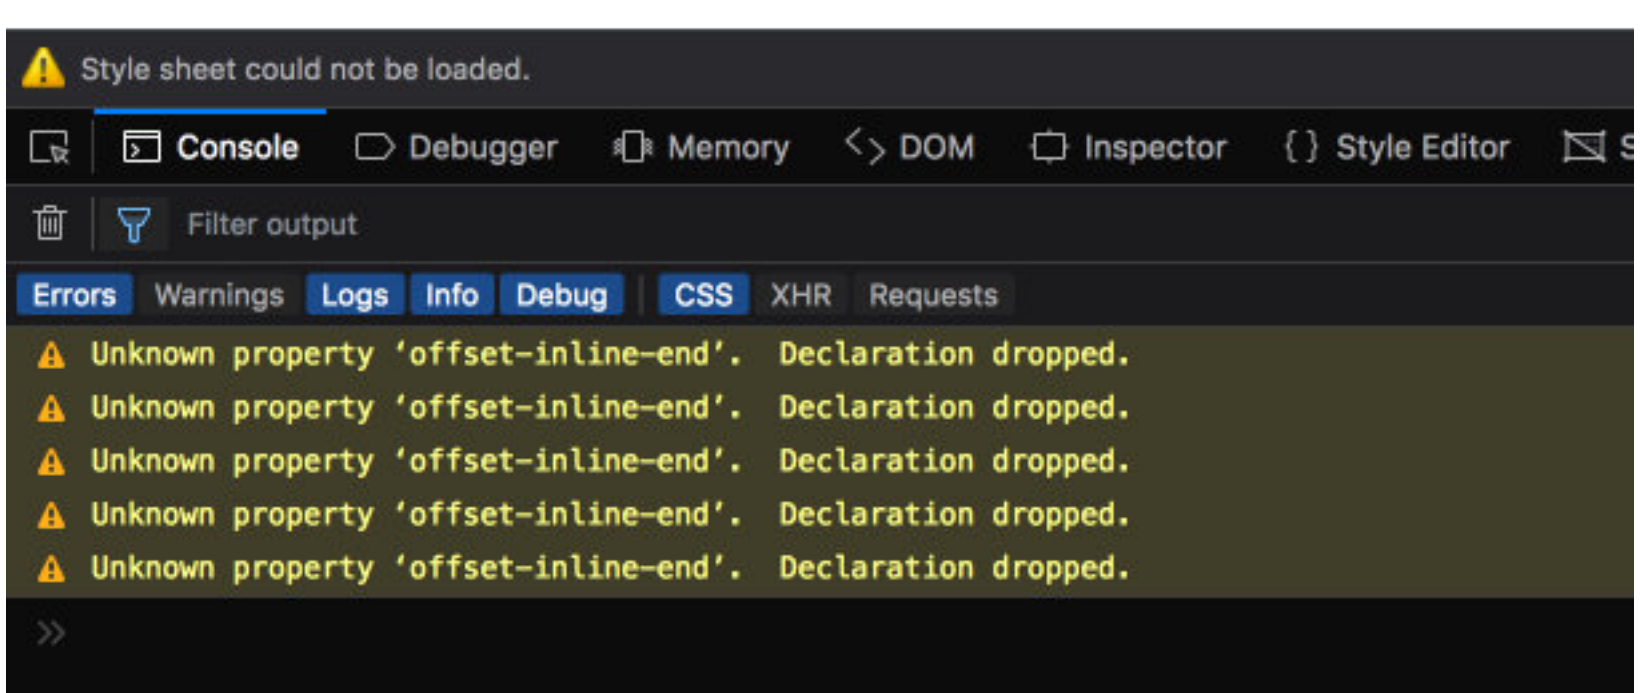

# Page errors

current

with Yellow 70 background  
- too bright on the dark console

with Yellow 80 background

with Yellow 90 background

with Yellow 70 0.1 opacity

with Yellow 70 0.1 opacity  
and (text) color: #FFFFFF99  
(40% brighter Yellow 50)