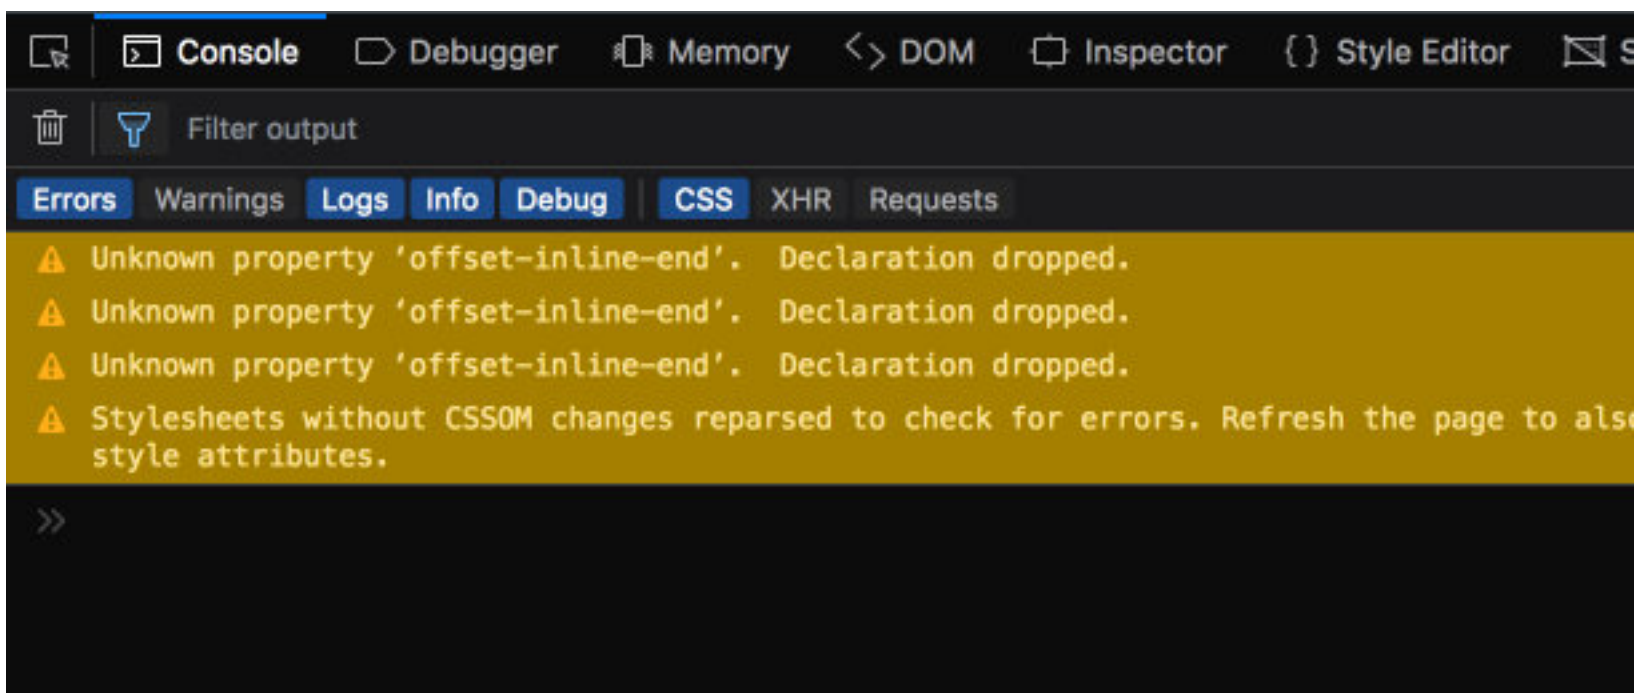

# Page errors

current

with Yellow 70 background  
- too bright on the dark console

with Yellow 80 background

with Yellow 90 background

with Yellow 70 0.1 opacity

with Yellow 70 0.1 opacity  
and (text) color: #FFFFFF99  
(40% brighter Yellow 50)