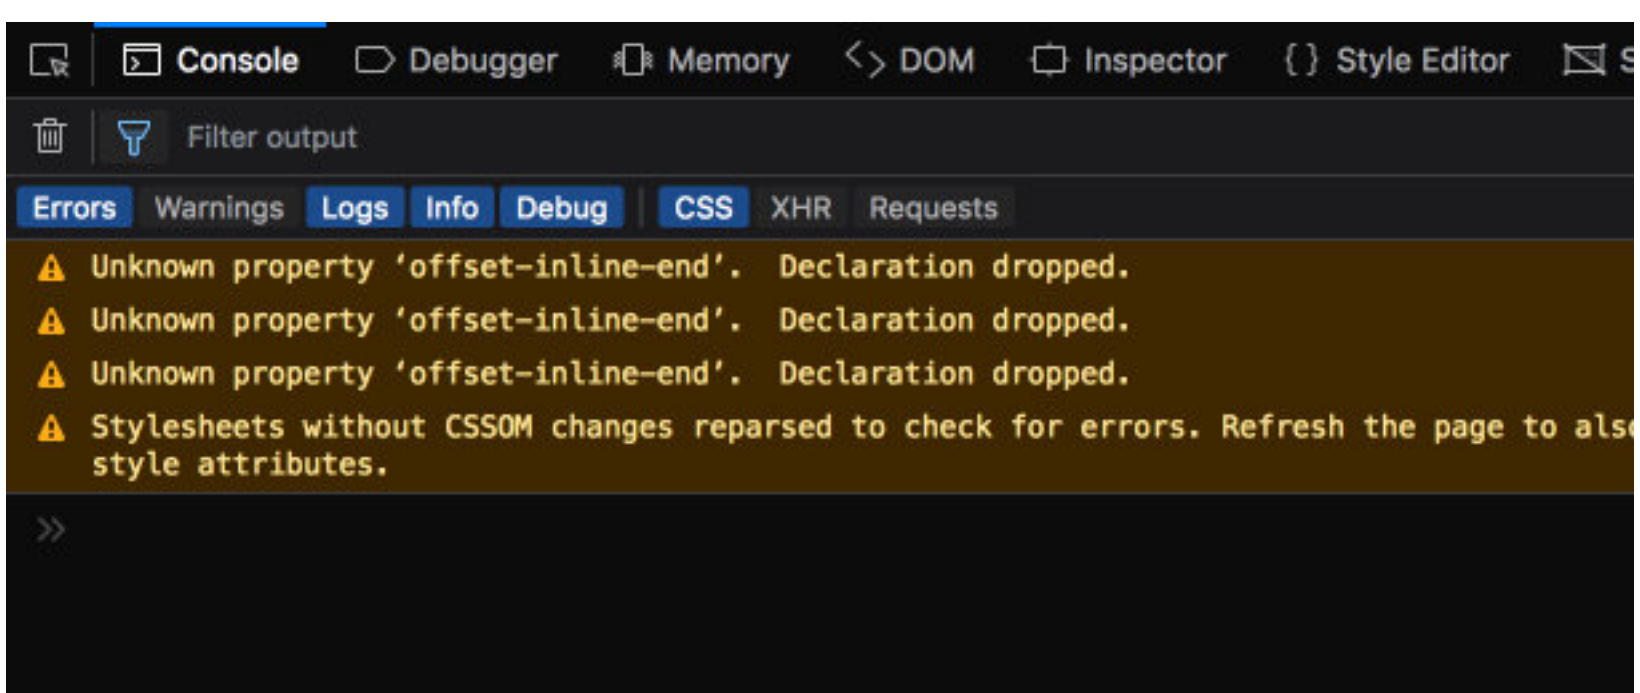

# Page errors

current

with Yellow 70 background  
- too bright on the dark console

with Yellow 80 background

with Yellow 90 background

with Yellow 70 0.1 opacity

with Yellow 70 0.1 opacity  
and (text) color: #FFFFFF99  
(40% brighter Yellow 50)