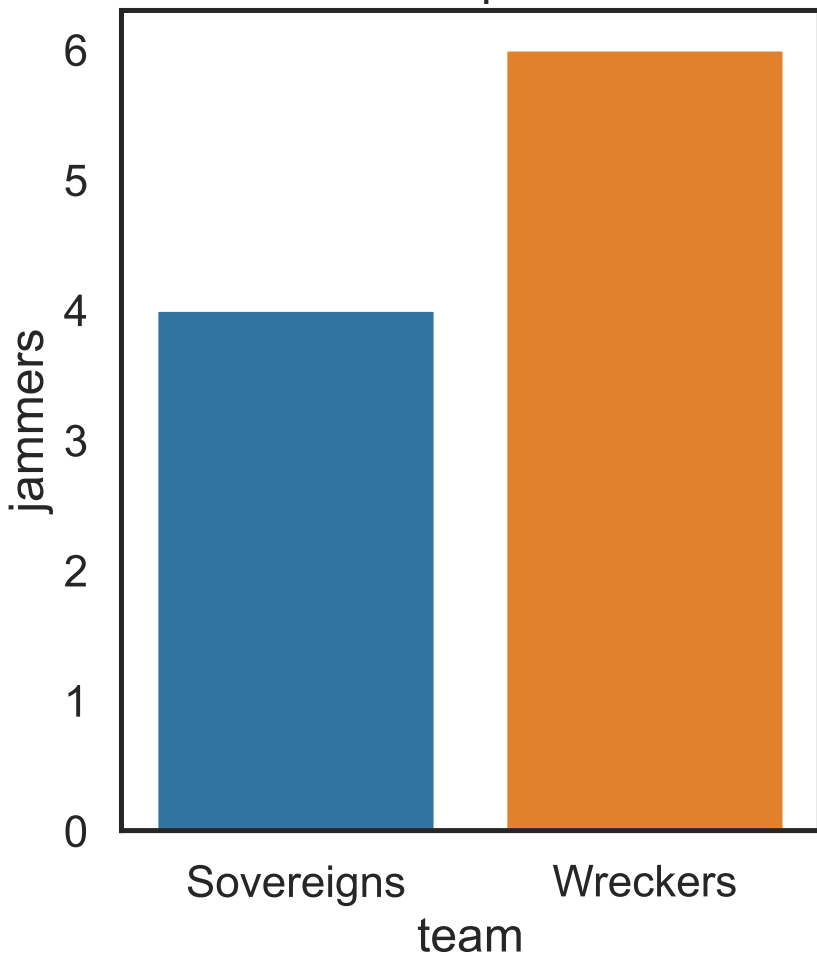

Statistic	Value
Periods	2.0
Jams	53.0
Minutes	30.0
Team 1 Final Score	186.0
Team 2 Final Score	116.0

Team	Calloff	Injury	JamScore	Lead	Lost	NoInitial	StarPass	n_scoring_trips
Team1	32	0	186	34	2	4	1	125
Team2	18	0	116	19	0	5	1	112
both	50	0	302	53	2	9	2	237

Points per jam (O indicates lead, X if lost)

Cumulative score by jam

Jammers per team

Jams per jammer

Mean jam score vs. # jams per jammer

Jam duration (s)

Jams with Lead
(red=lost, gray=called)

Time to get Lead (s)
per jam