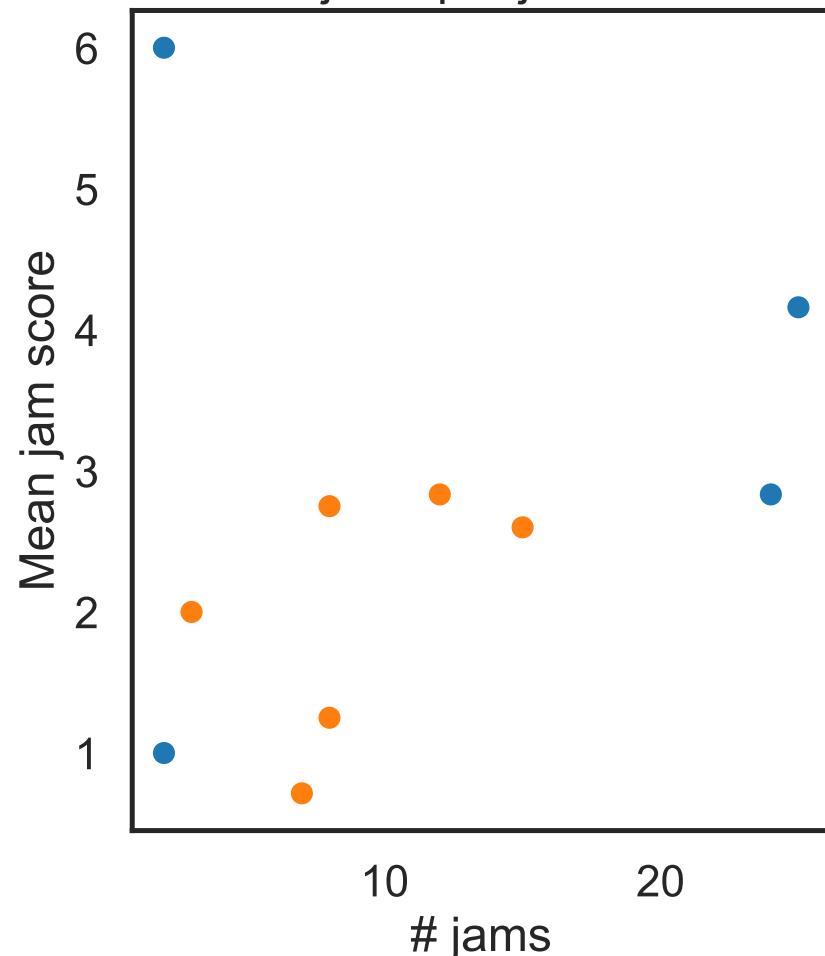

Points per jam (O indicates lead, X if lost)

Cumulative score by jam

Jammers per team

Jams per jammer

Mean jam score vs. # jams per jammer

Jam duration (s)

Jams with Lead
(red=lost, gray=called)

Time to get Lead (s)
per jam