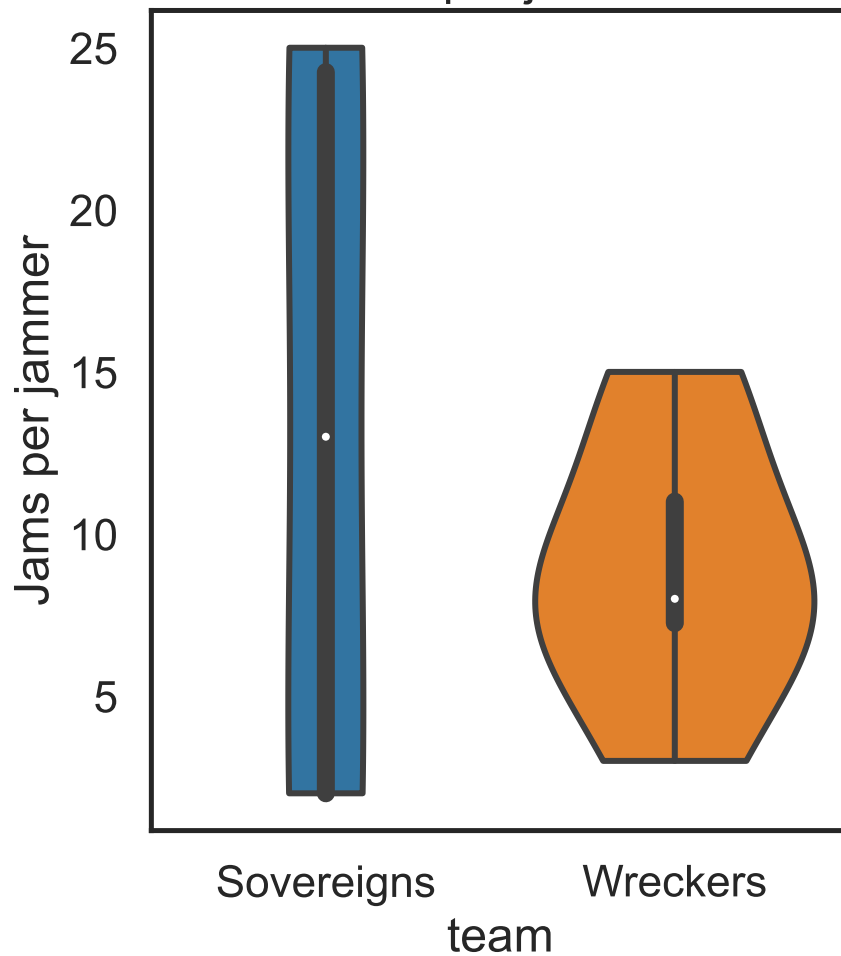

Points per jam (O indicates lead, X if lost)

Cumulative score by jam

Jammers per team

Jams per jammer

Mean jam score vs. # jams per jammer

Jam duration (s)

Jams with Lead
(red=lost, gray=called)

Time to get Lead (s)
per jam