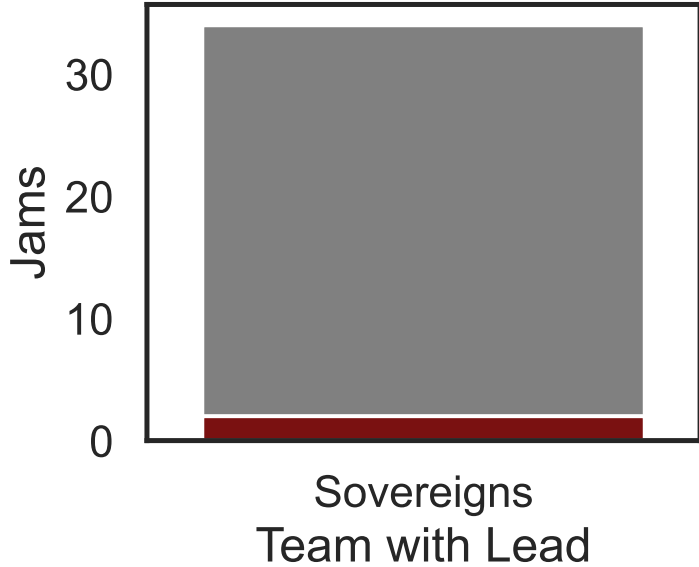

Points per jam (O indicates lead, X if lost)

Cumulative score by jam

Jammers per team

Jams per jammer

Mean jam score vs. # jams per jammer

Jam duration (s)

Jams with Lead
(red=lost, gray=called)

Time to get Lead (s)
per jam