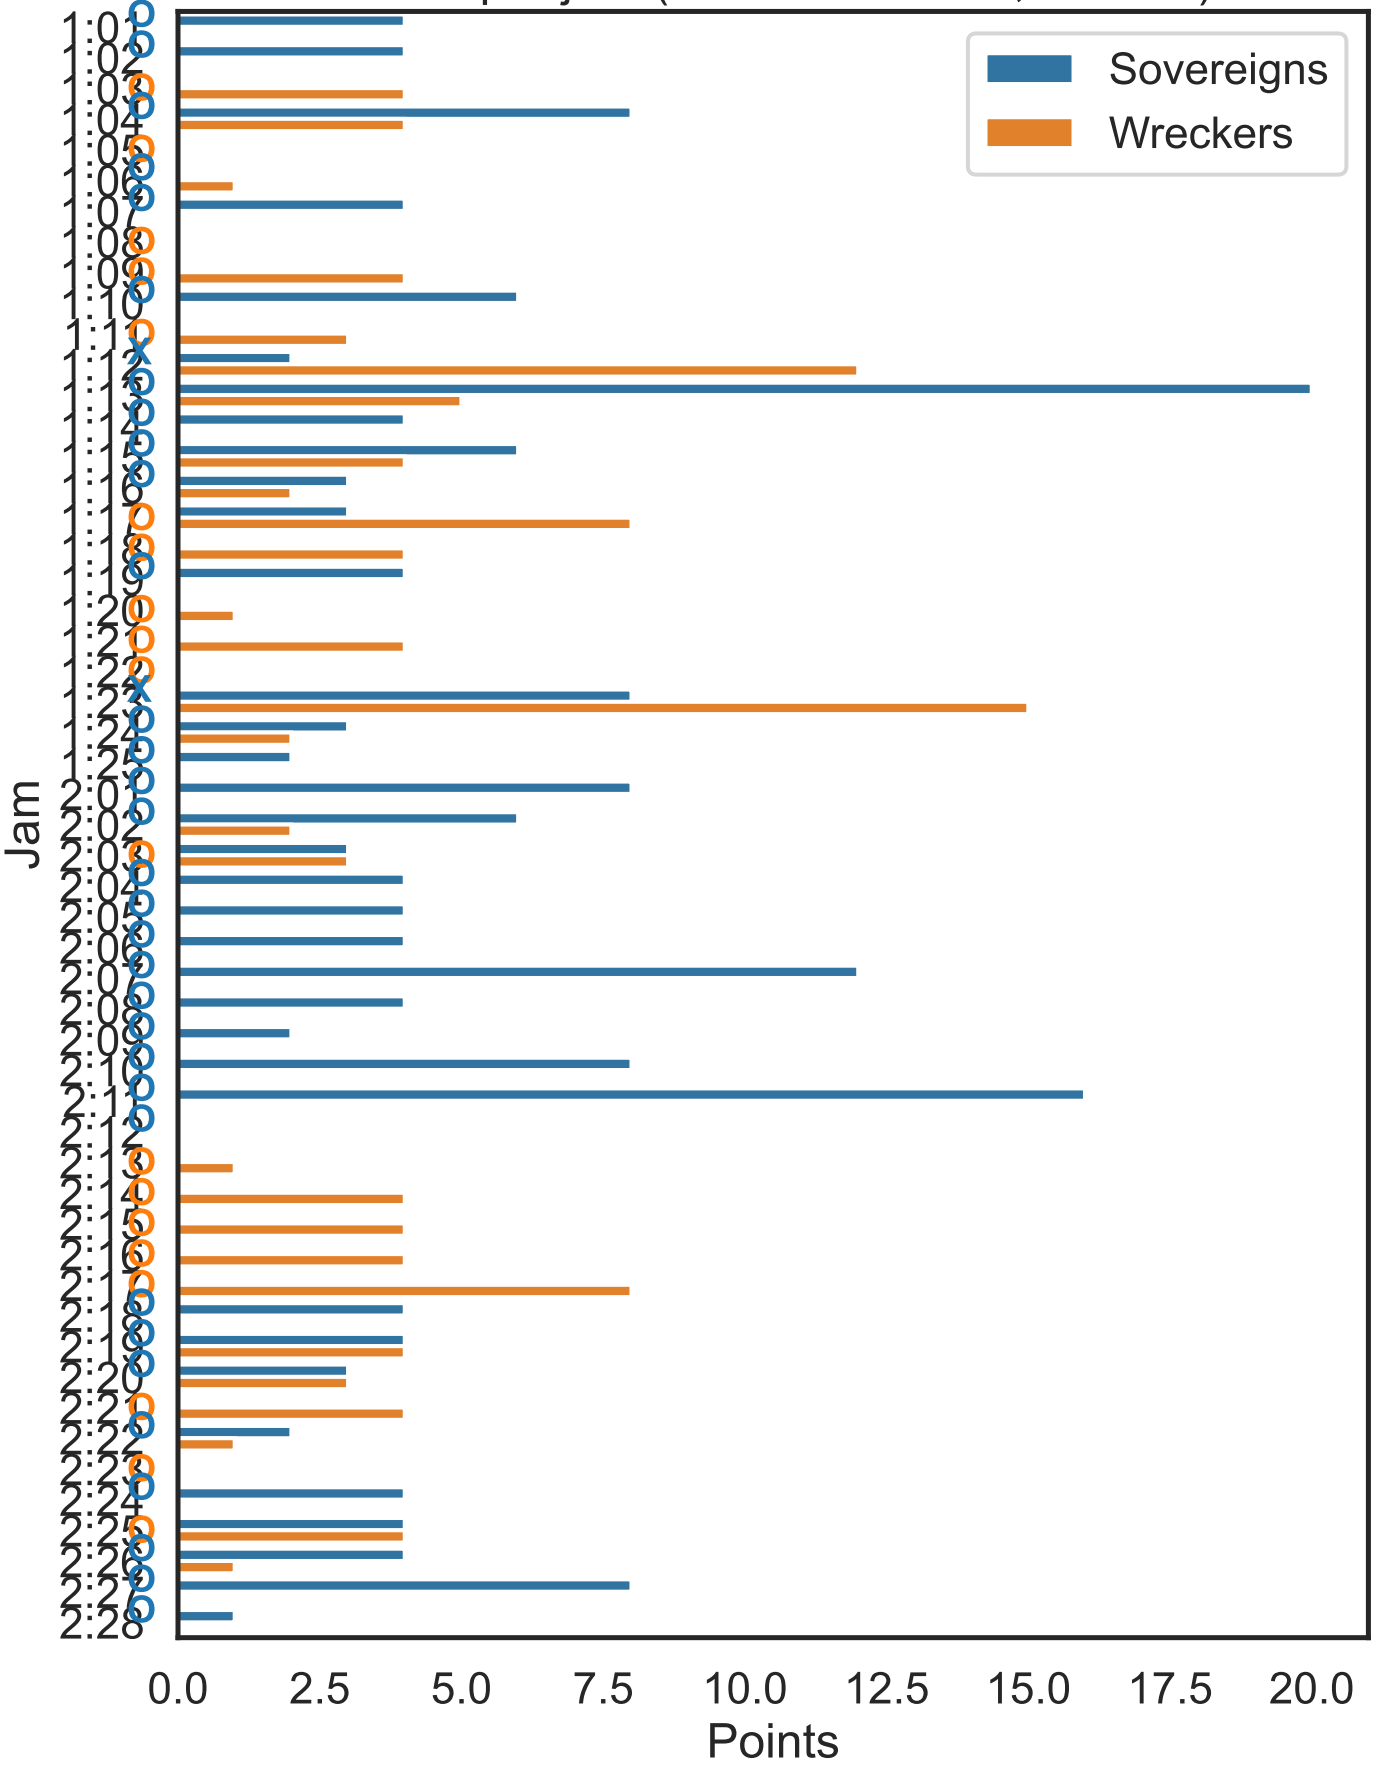

Statistic	Value
Periods	2.0
Jams	53.0
Minutes	30.0
Team 1 Final Score	186.0
Team 2 Final Score	116.0

Team	Calloff	Injury	JamScore	Lead	Lost	NoInitial	StarPass	n_scoring_trips
Team1	32	0	186	34	2	4	1	125
Team2	18	0	116	19	0	5	1	112
both	50	0	302	53	2	9	2	237

Points per jam (O indicates lead, X if lost)

Cumulative score by jam

Jammers per team

Jams per jammer

Mean jam score vs. # jams per jammer

Jam duration (s)

Jams with Lead
(red=lost, gray=called)

Time to get Lead (s)
per jam