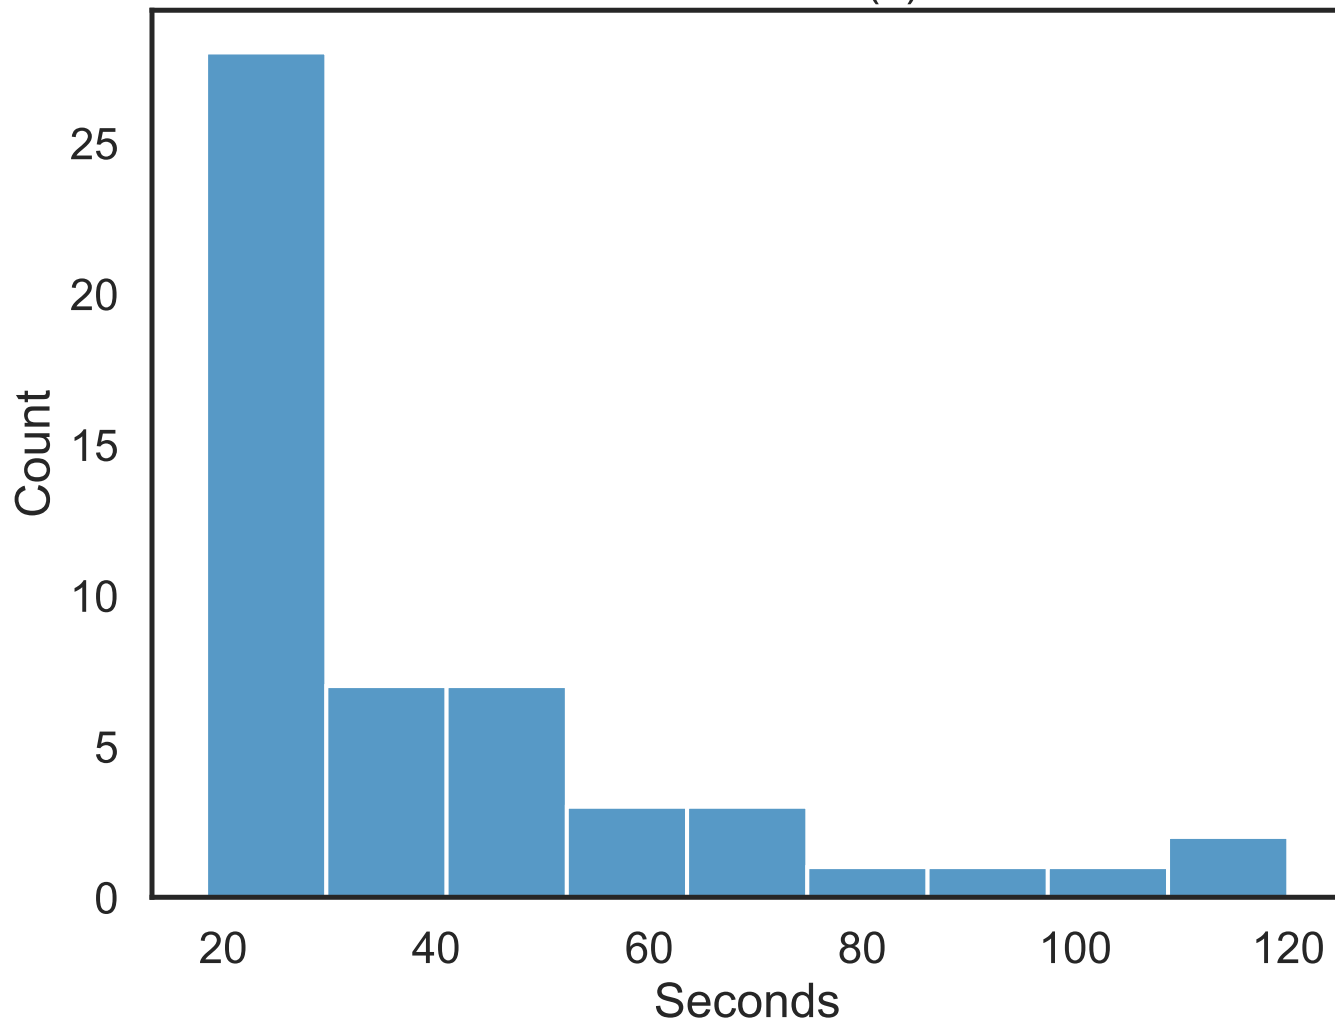

Points per jam (O indicates lead, X if lost)

Cumulative score by jam

Jammers per team

Jams per jammer

Mean jam score vs. # jams per jammer

Jam duration (s)

Jams with Lead
(red=lost, gray=called)

Time to get Lead (s)
per jam