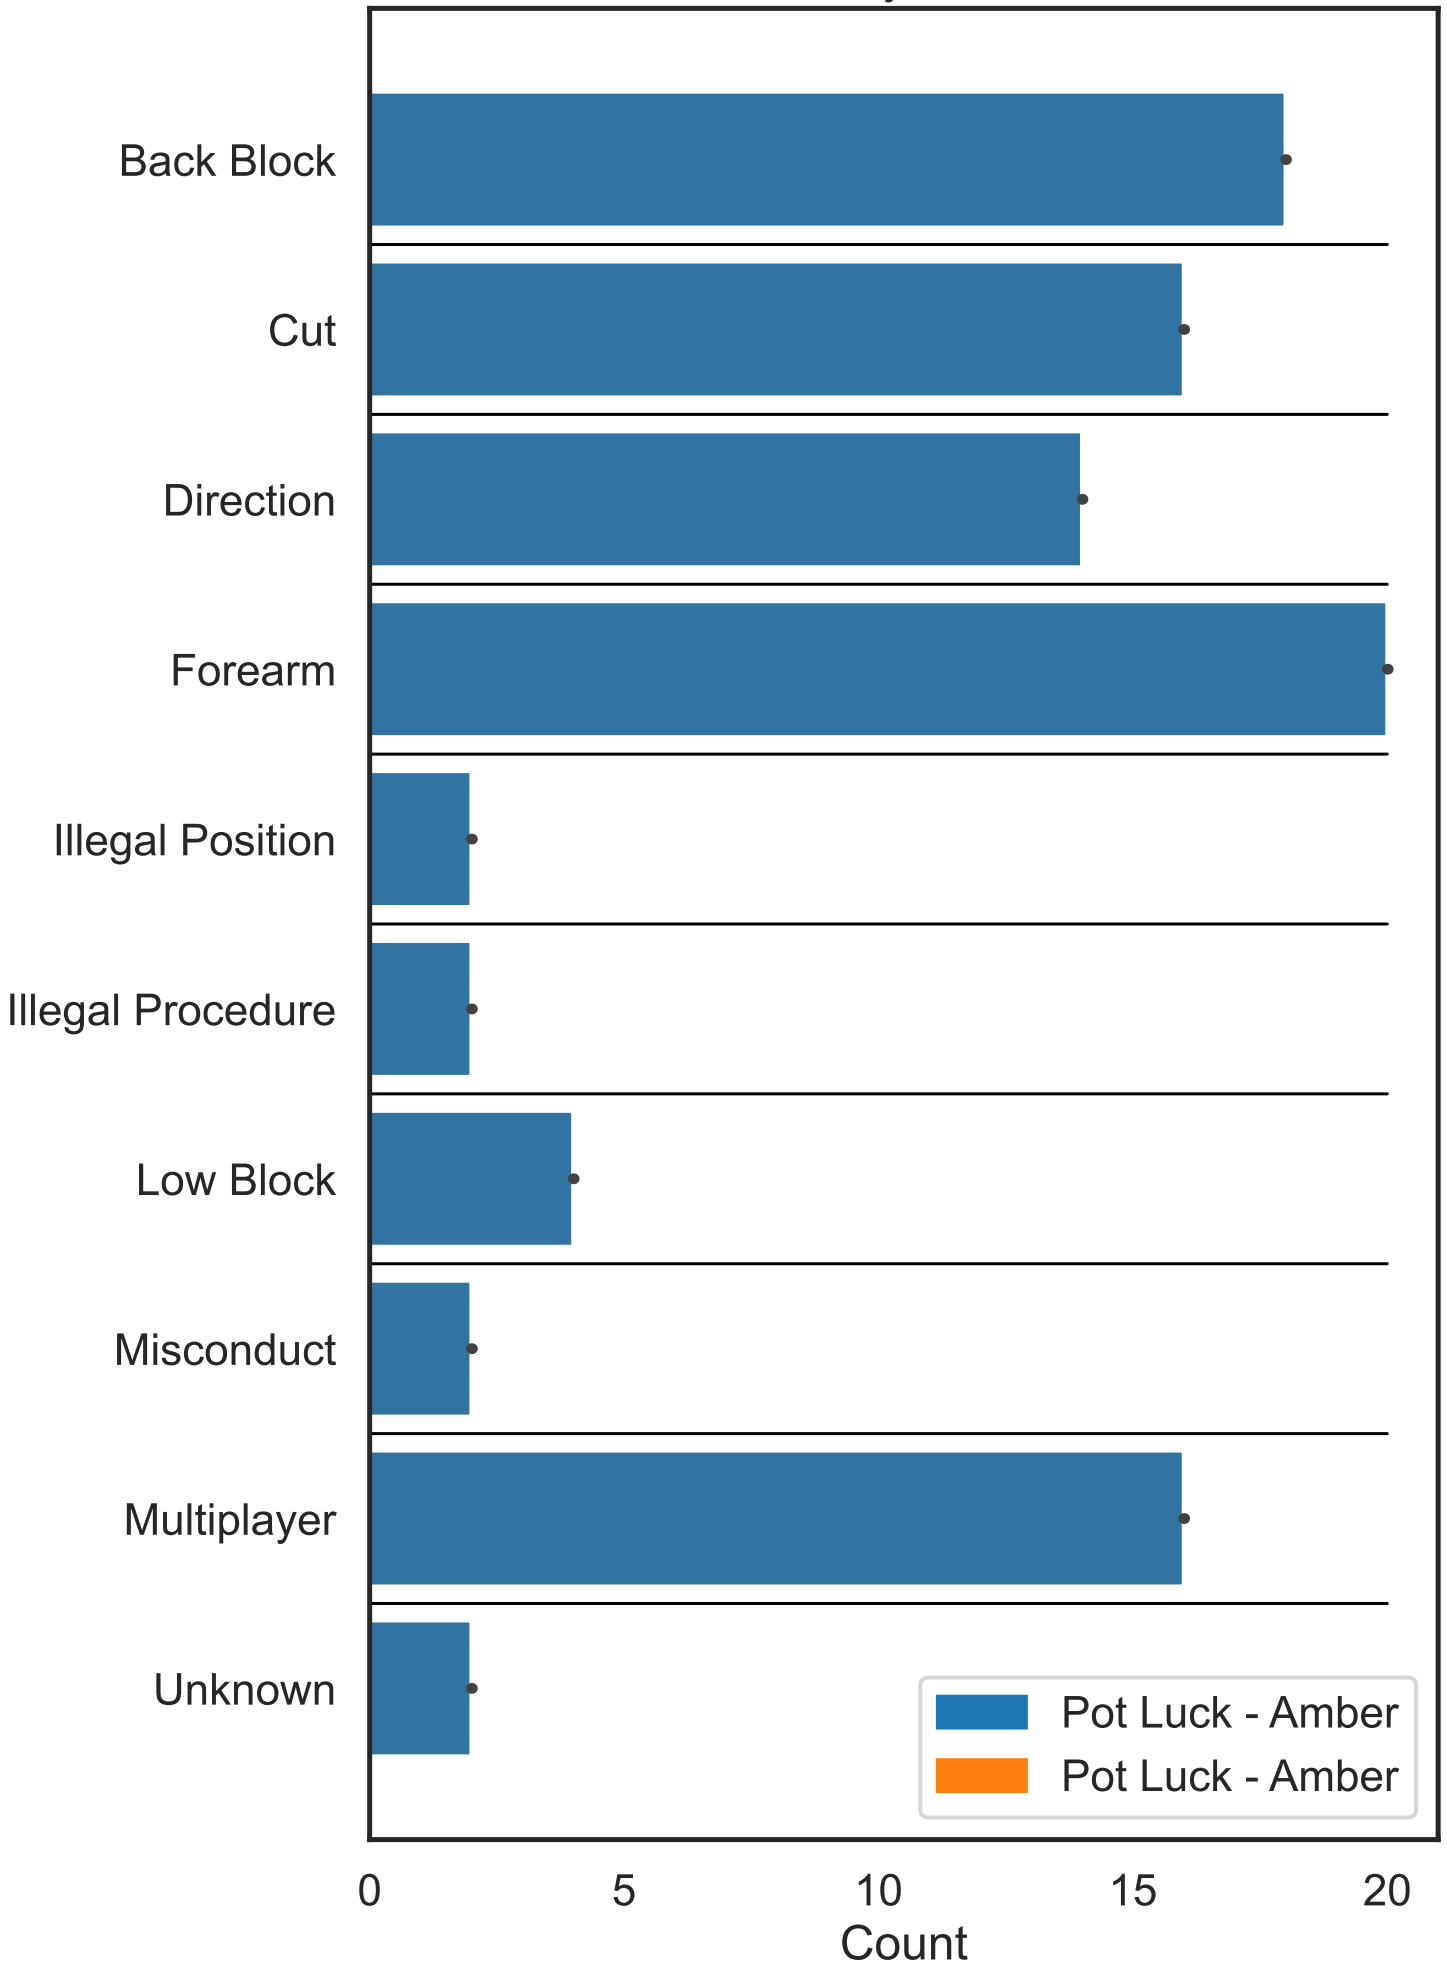

Points per jam by team (period 2)  
(line indicates lead)

Jammers per team

Pot Luck -  
Amber  
team

Jams per jammer

Pot Luck -  
Amber  
team

Mean jam score vs.  
# jams per jammer

# jams

Jams with Lead  
(black=lost, gray=not called)

Pot Luck -  
Amber  
Team with Lead

Time to Initial per jam

Pot Luck -  
Amber  
Team

Time to Initial,  
Team vs. Team (color = lead)

Pot Luck - Amber

Jam duration (s)

# Penalty counts

# Jammer Stats: Pot Luck - Amber