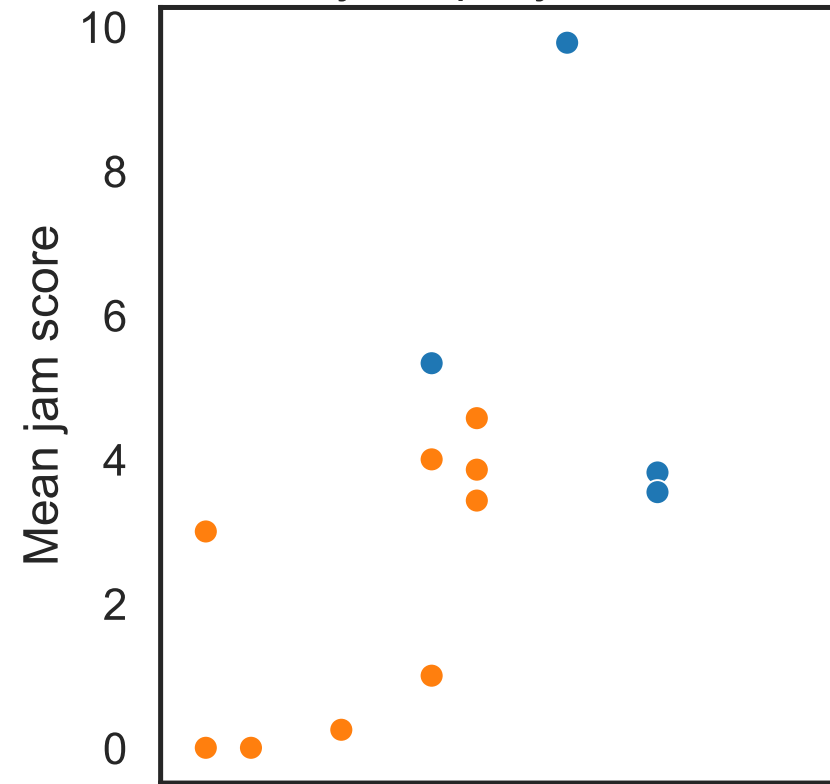

Statistic	Value
Periods	2
Jams	42
Total Game Time (min:sec)	58:46
Pot Luck - Amber Final Score	208
Injury Jams	0
Scoreboard Version	v5.0.9

Team	Pot Luck - Amber	Pot Luck - Amber
Skaters played	20	25
Lead	17	18
Lost	7	6
Calloff	14	17
NoInitial	5	8
StarPass	2	6

Cumulative score by jam

Pot Luck - Amber  
Pot Luck - Amber

StarPass  
 IOst  
 Lead  
 Calloff  
 NoInitial

Points per jam by team (period 1)  
 (line indicates lead)

StarPass  
IOst  
Lead  
Cutoff  
NoInitial

Points per jam by team (period 2)  
(line indicates lead)

Jammers per team

Pot Luck -  
Amber  
team

Jams per jammer

Pot Luck -  
Amber  
team

Mean jam score vs.  
# jams per jammer

# jams

Jams with Lead  
(black=lost, gray=not called)

Pot Luck -  
Amber  
Team with Lead

Time to Initial per jam

Pot Luck -  
Amber  
Team

Time to Initial,  
Team vs. Team (color = lead)

Pot Luck - Amber

Jam duration (s)