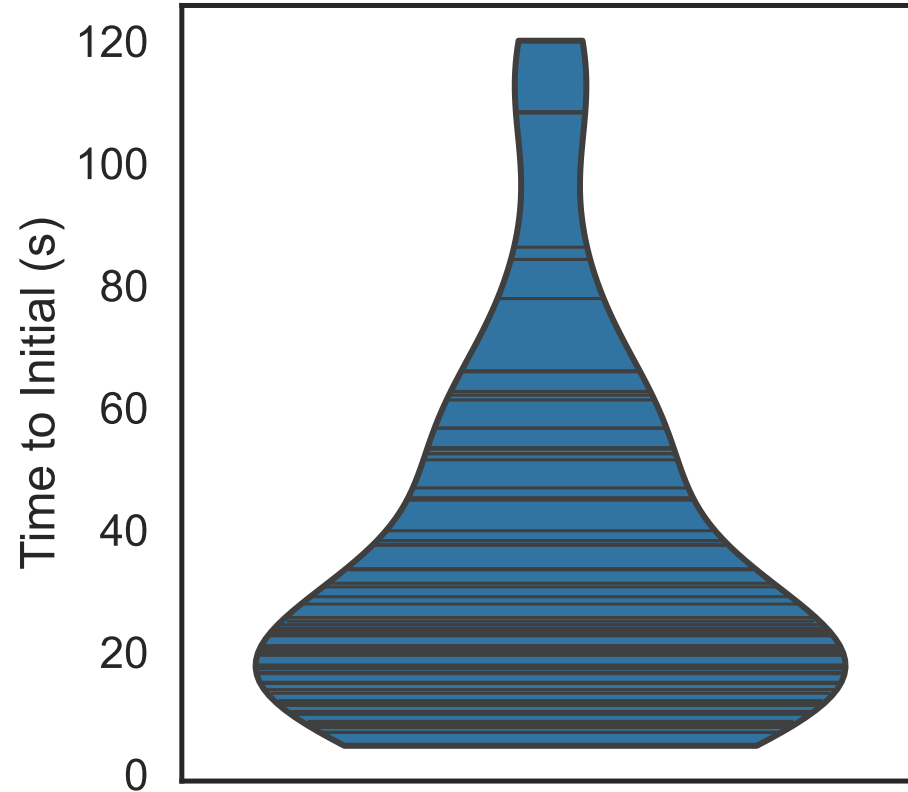

Cumulative score by jam

Pot Luck - Amber  
Pot Luck - Amber

StarPass  
 IOst  
 Lead  
 Calloff  
 NoInitial

Points per jam by team (period 1)  
 (line indicates lead)

StarPass  
IOst  
Lead  
Cutoff  
NoInitial

Points per jam by team (period 2)  
(line indicates lead)

Jammers per team

Pot Luck -  
Amber  
team

Jams per jammer

Pot Luck -  
Amber  
team

Mean jam score vs.  
# jams per jammer

# jams

Jams with Lead  
(black=lost, gray=not called)

Pot Luck -  
Amber  
Team with Lead

Time to Initial per jam

Pot Luck -  
Amber  
Team

Time to Initial,  
Team vs. Team (color = lead)

Pot Luck - Amber

Jam duration (s)