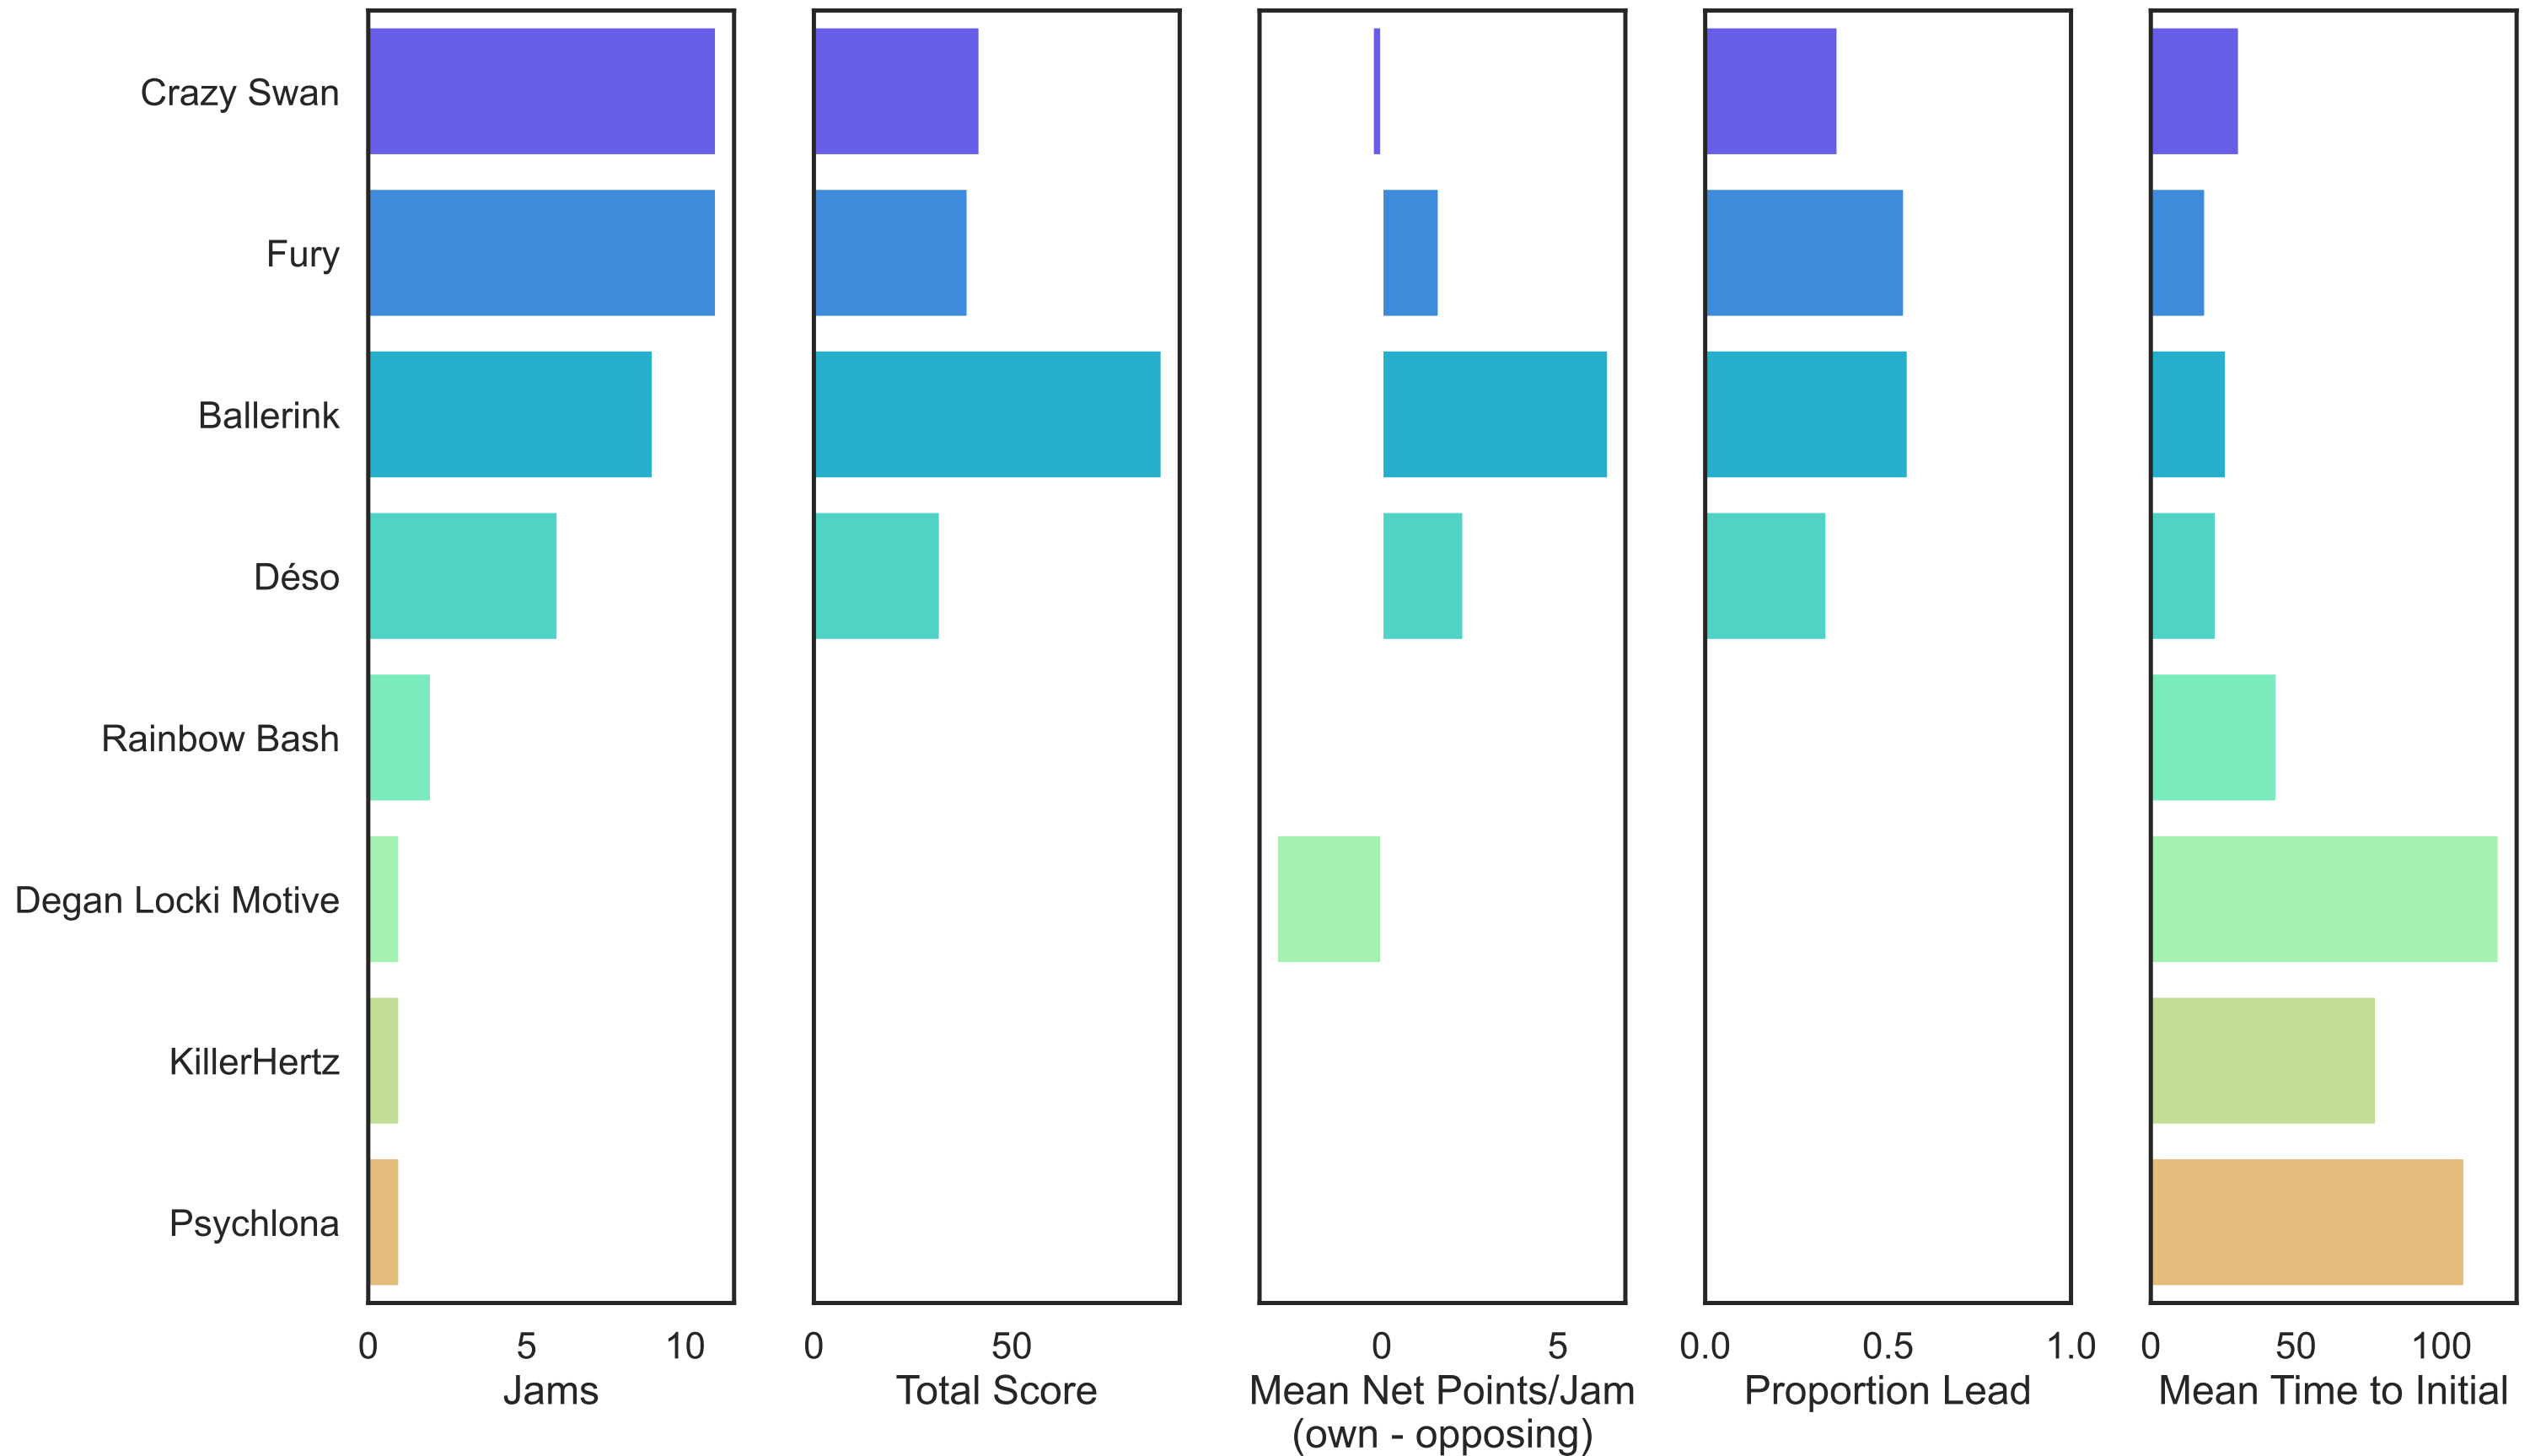

Points per jam by team (period 2)  
(line indicates lead)

Jammers per team

Pot Luck -  
Amber  
team

Jams per jammer

Pot Luck -  
Amber  
team

Mean jam score vs.  
# jams per jammer

# jams

Jams with Lead  
(black=lost, gray=not called)

Pot Luck -  
Amber  
Team with Lead

Time to Initial per jam

Pot Luck -  
Amber  
Team

Time to Initial,  
Team vs. Team (color = lead)

Pot Luck - Amber

Jam duration (s)

# Penalty counts

# Jammer Stats: Pot Luck - Amber