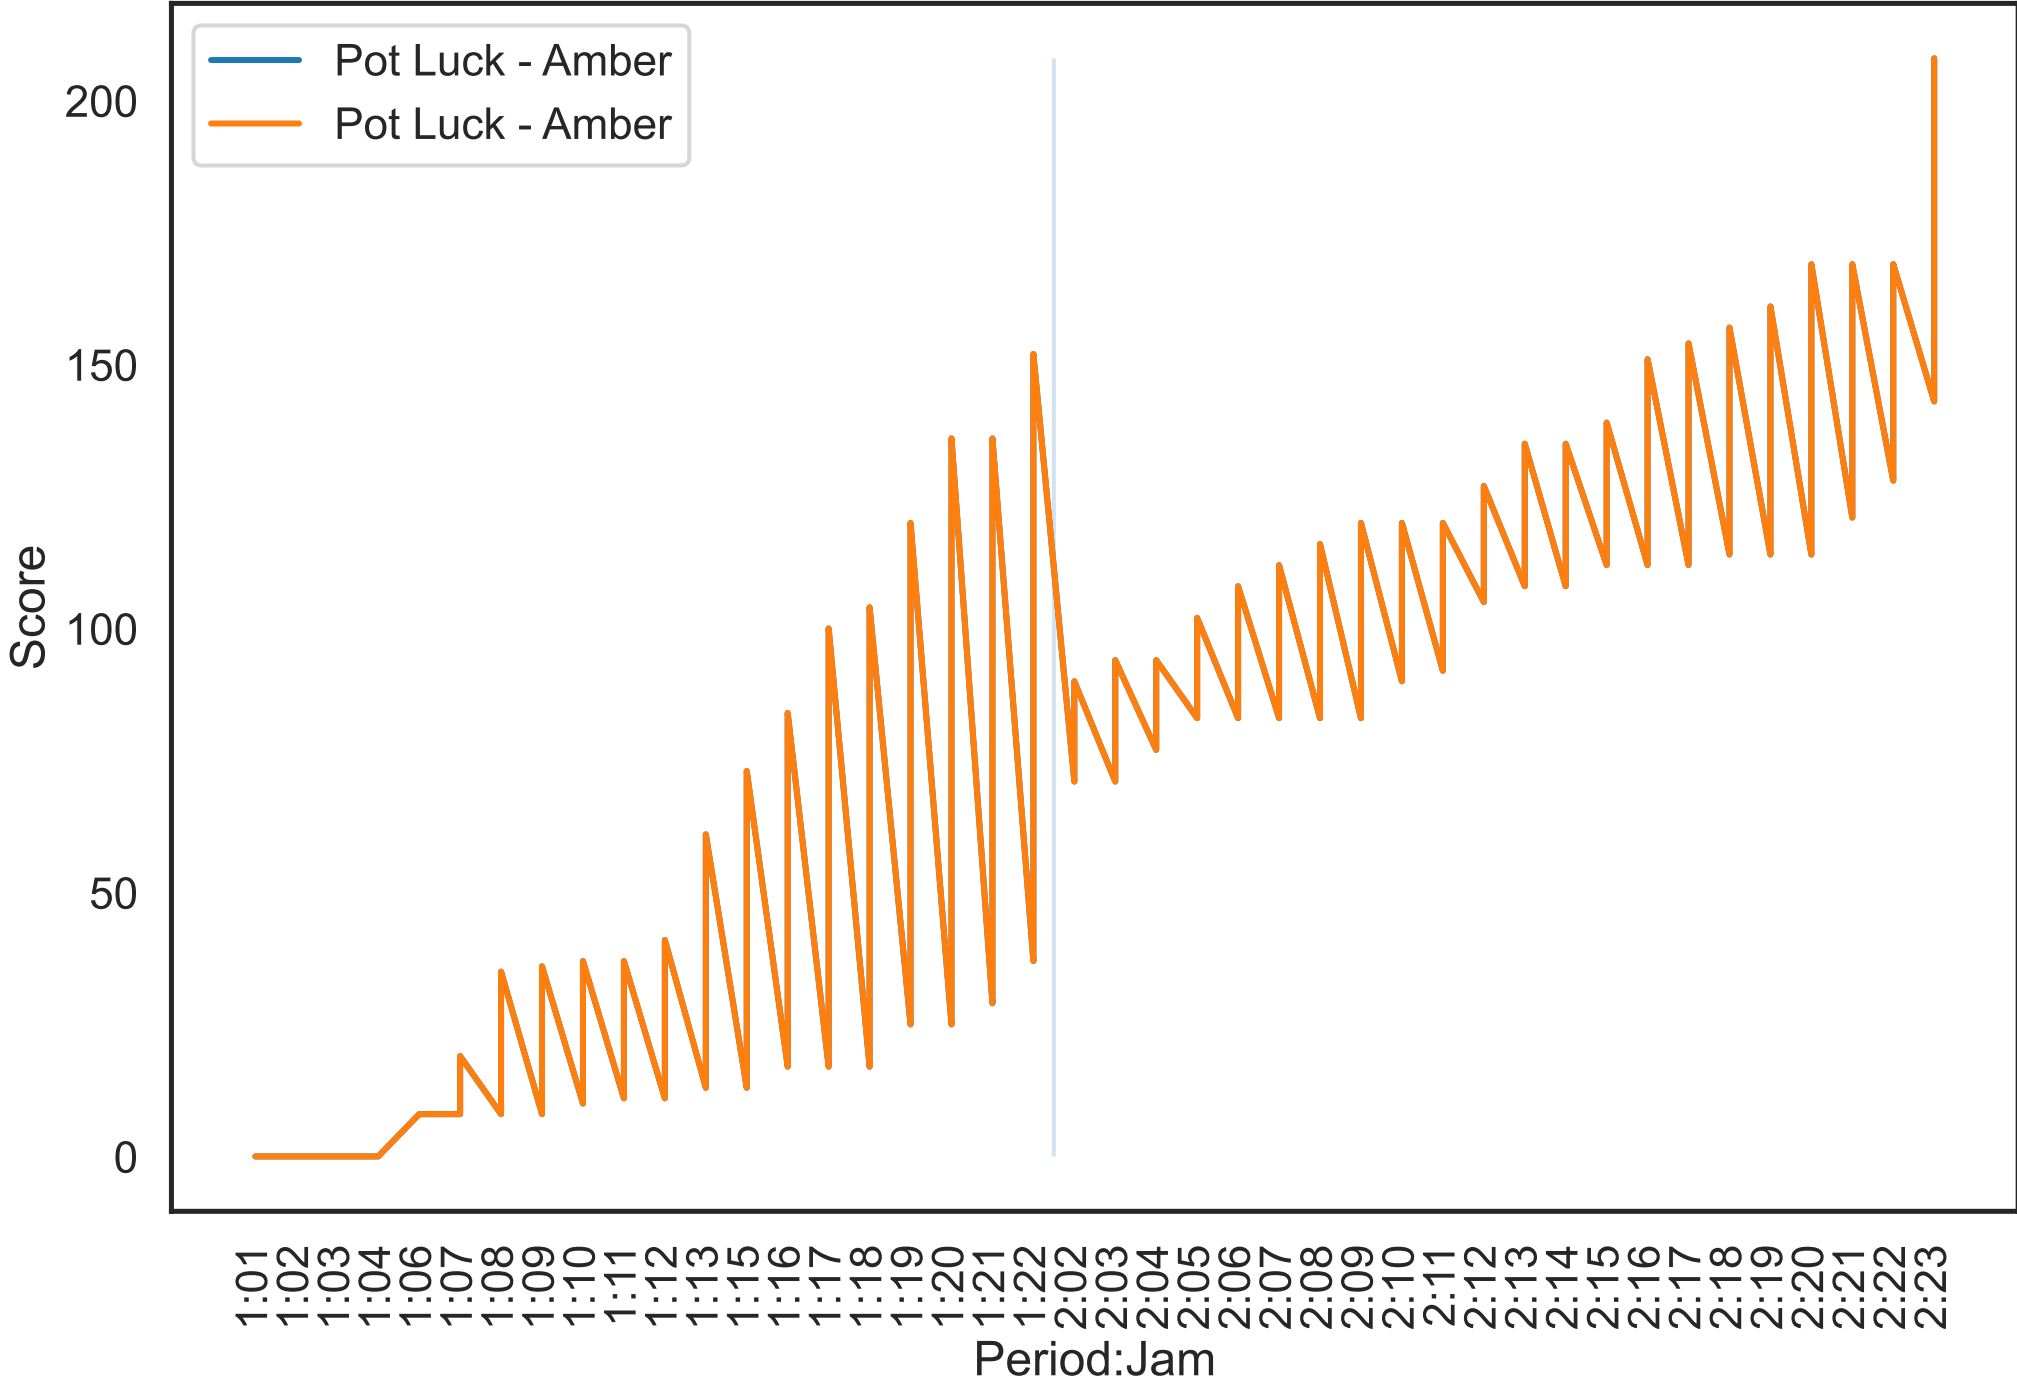

Statistic	Value
Periods	2
Jams	42
Total Game Time (min:sec)	58:46
Pot Luck - Amber Final Score	208
Injury Jams	0
Scoreboard Version	v5.0.9

Team	Pot Luck - Amber	Pot Luck - Amber
Skaters played	20	25
Lead	17	18
Lost	7	6
Calloff	14	17
NoInitial	5	8
StarPass	2	6

Cumulative score by jam

Pot Luck - Amber  
Pot Luck - Amber

StarPass  
 IOst  
 Lead  
 Calloff  
 NoInitial

Points per jam by team (period 1)  
 (line indicates lead)

StarPass  
IOst  
Lead  
Cutoff  
NoInitial

Points per jam by team (period 2)  
(line indicates lead)

Jammers per team

Pot Luck -  
Amber  
team

Jams per jammer

Pot Luck -  
Amber  
team

Mean jam score vs.  
# jams per jammer