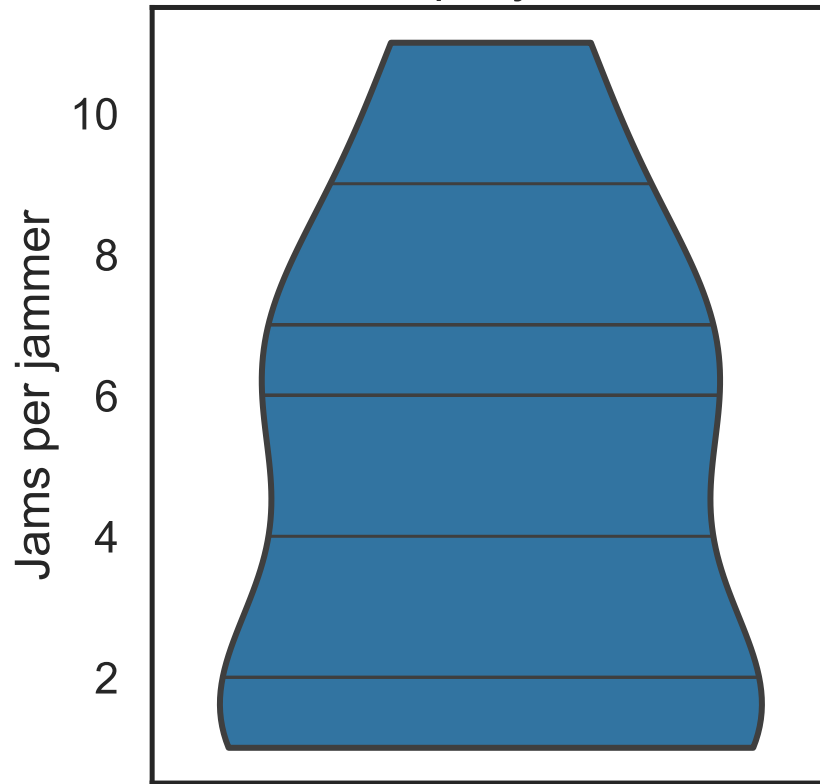

Cumulative score by jam

Pot Luck - Amber  
Pot Luck - Amber

StarPass  
 IOst  
 Lead  
 Calloff  
 NoInitial

Points per jam by team (period 1)  
 (line indicates lead)

StarPass  
IOst  
Lead  
Cutoff  
NoInitial

Points per jam by team (period 2)  
(line indicates lead)

Jammers per team

Pot Luck -  
Amber  
team

Jams per jammer

Pot Luck -  
Amber  
team

Mean jam score vs.  
# jams per jammer

# jams

Jams with Lead  
(black=lost, gray=not called)

Pot Luck -  
Amber  
Team with Lead

Time to Initial per jam

Pot Luck -  
Amber  
Team

Time to Initial,  
Team vs. Team (color = lead)

Pot Luck - Amber

Jam duration (s)