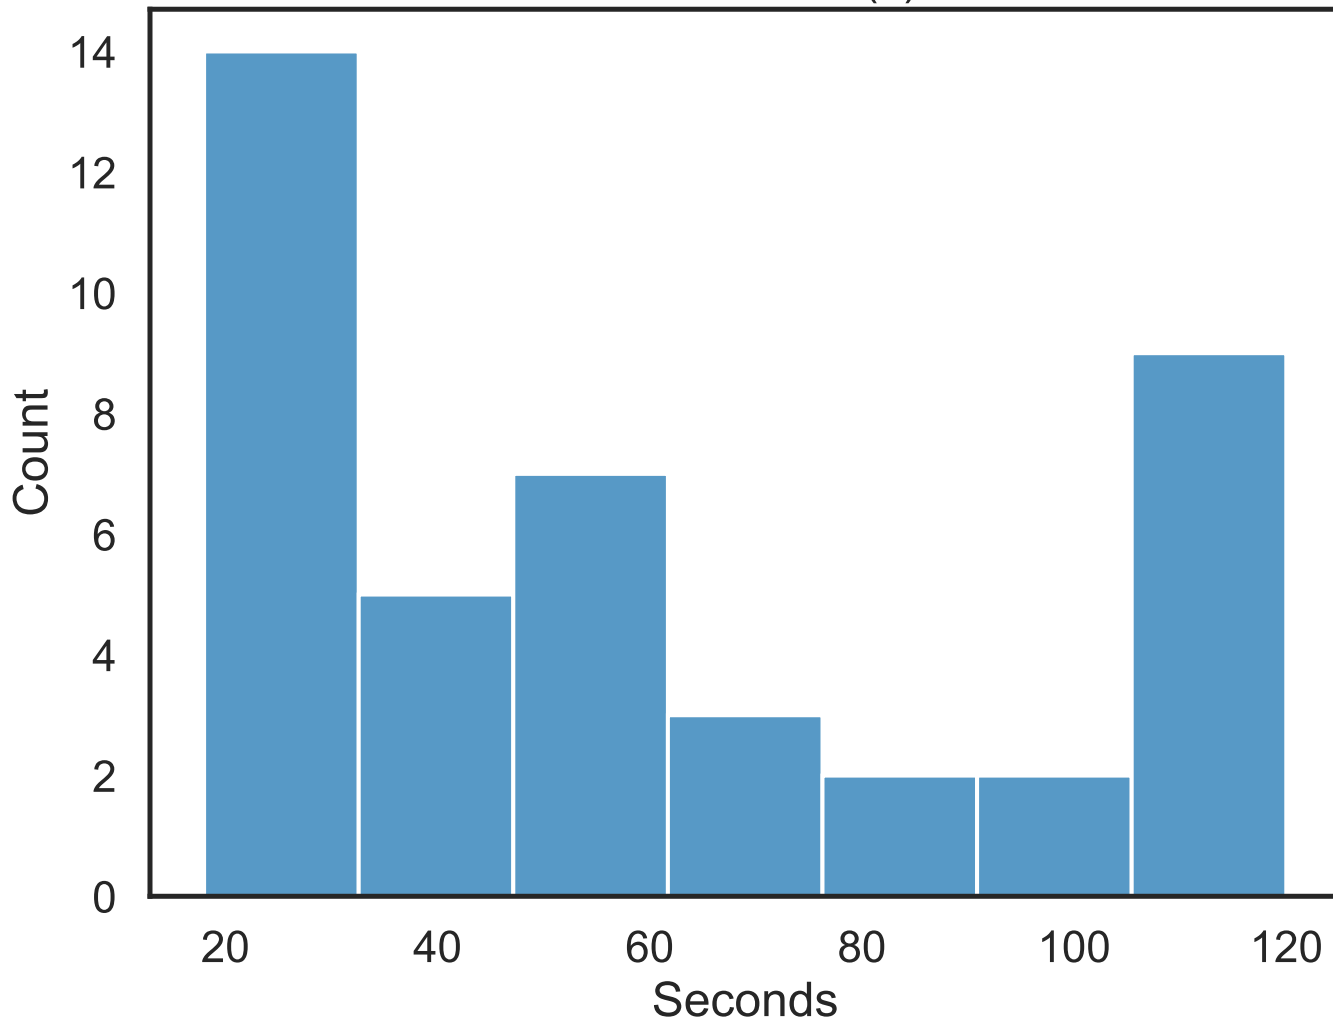

Points per jam by team (period 2)  
(line indicates lead)

Jammers per team

Pot Luck -  
Amber  
team

Jams per jammer

Pot Luck -  
Amber  
team

Mean jam score vs.  
# jams per jammer

# jams

Jams with Lead  
(black=lost, gray=not called)

Pot Luck -  
Amber  
Team with Lead

Time to Initial per jam

Pot Luck -  
Amber  
Team

Time to Initial,  
Team vs. Team (color = lead)

Pot Luck - Amber

Jam duration (s)