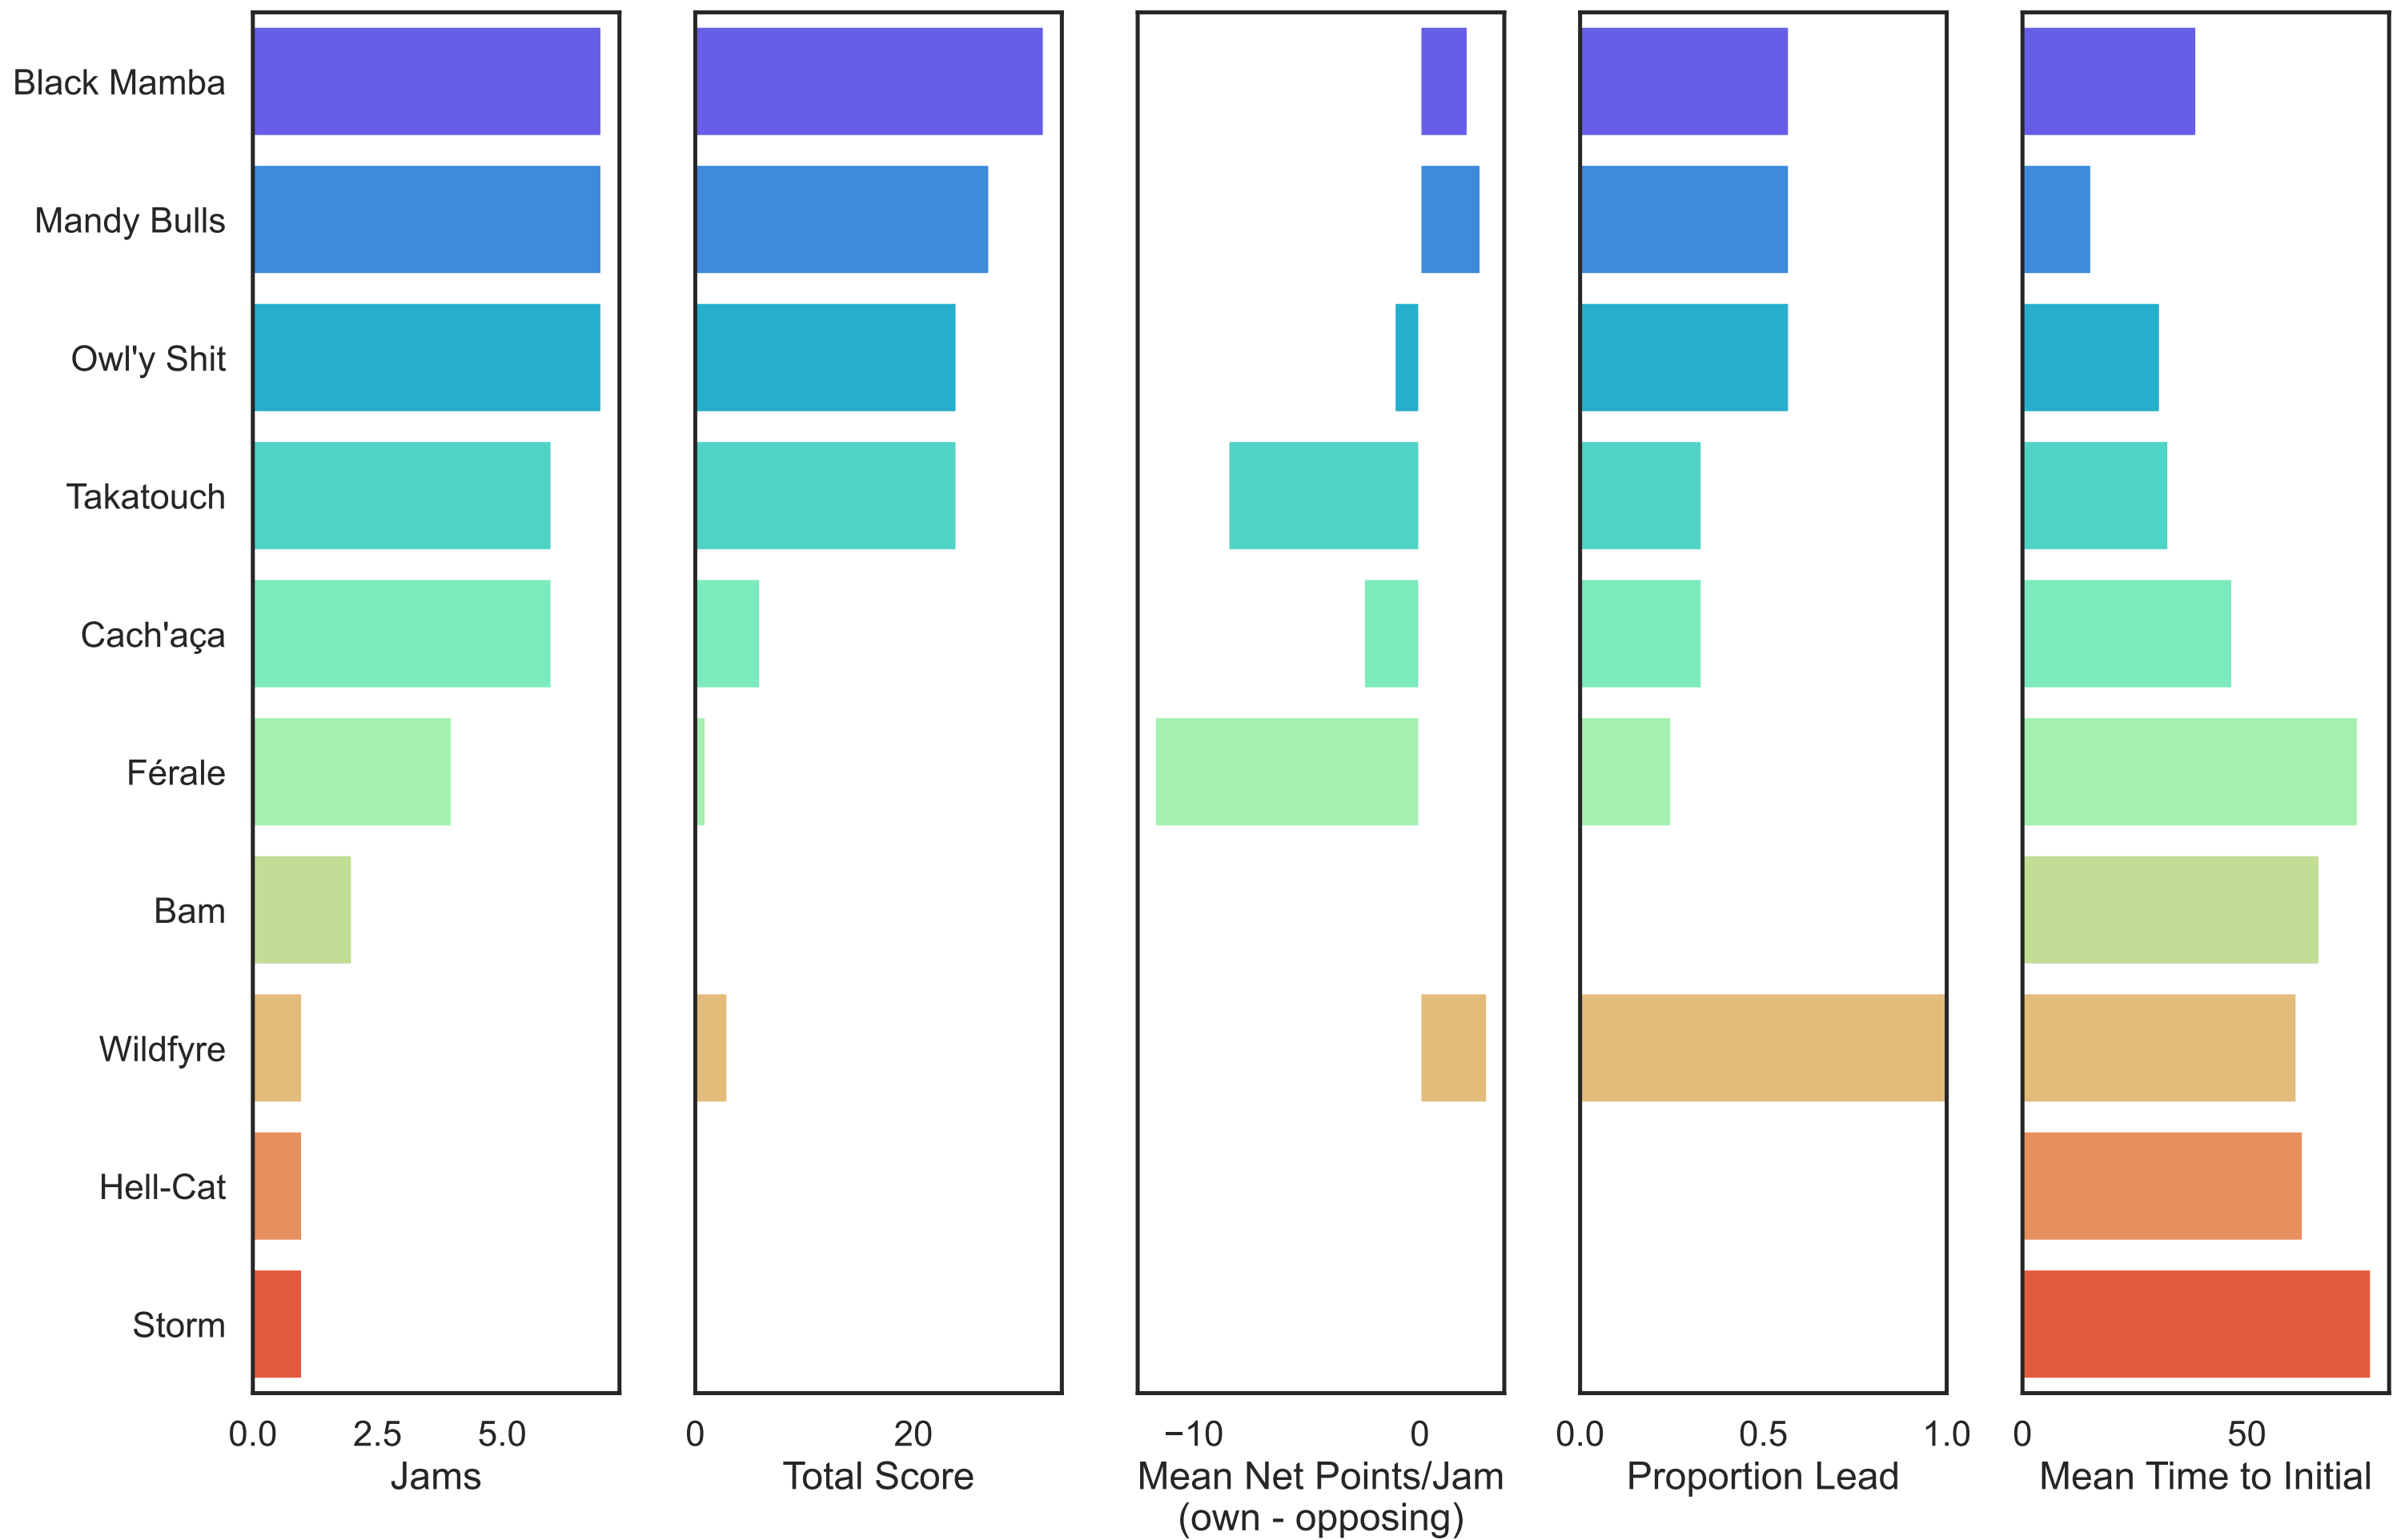

Jammer Stats: Pot Luck - Amber