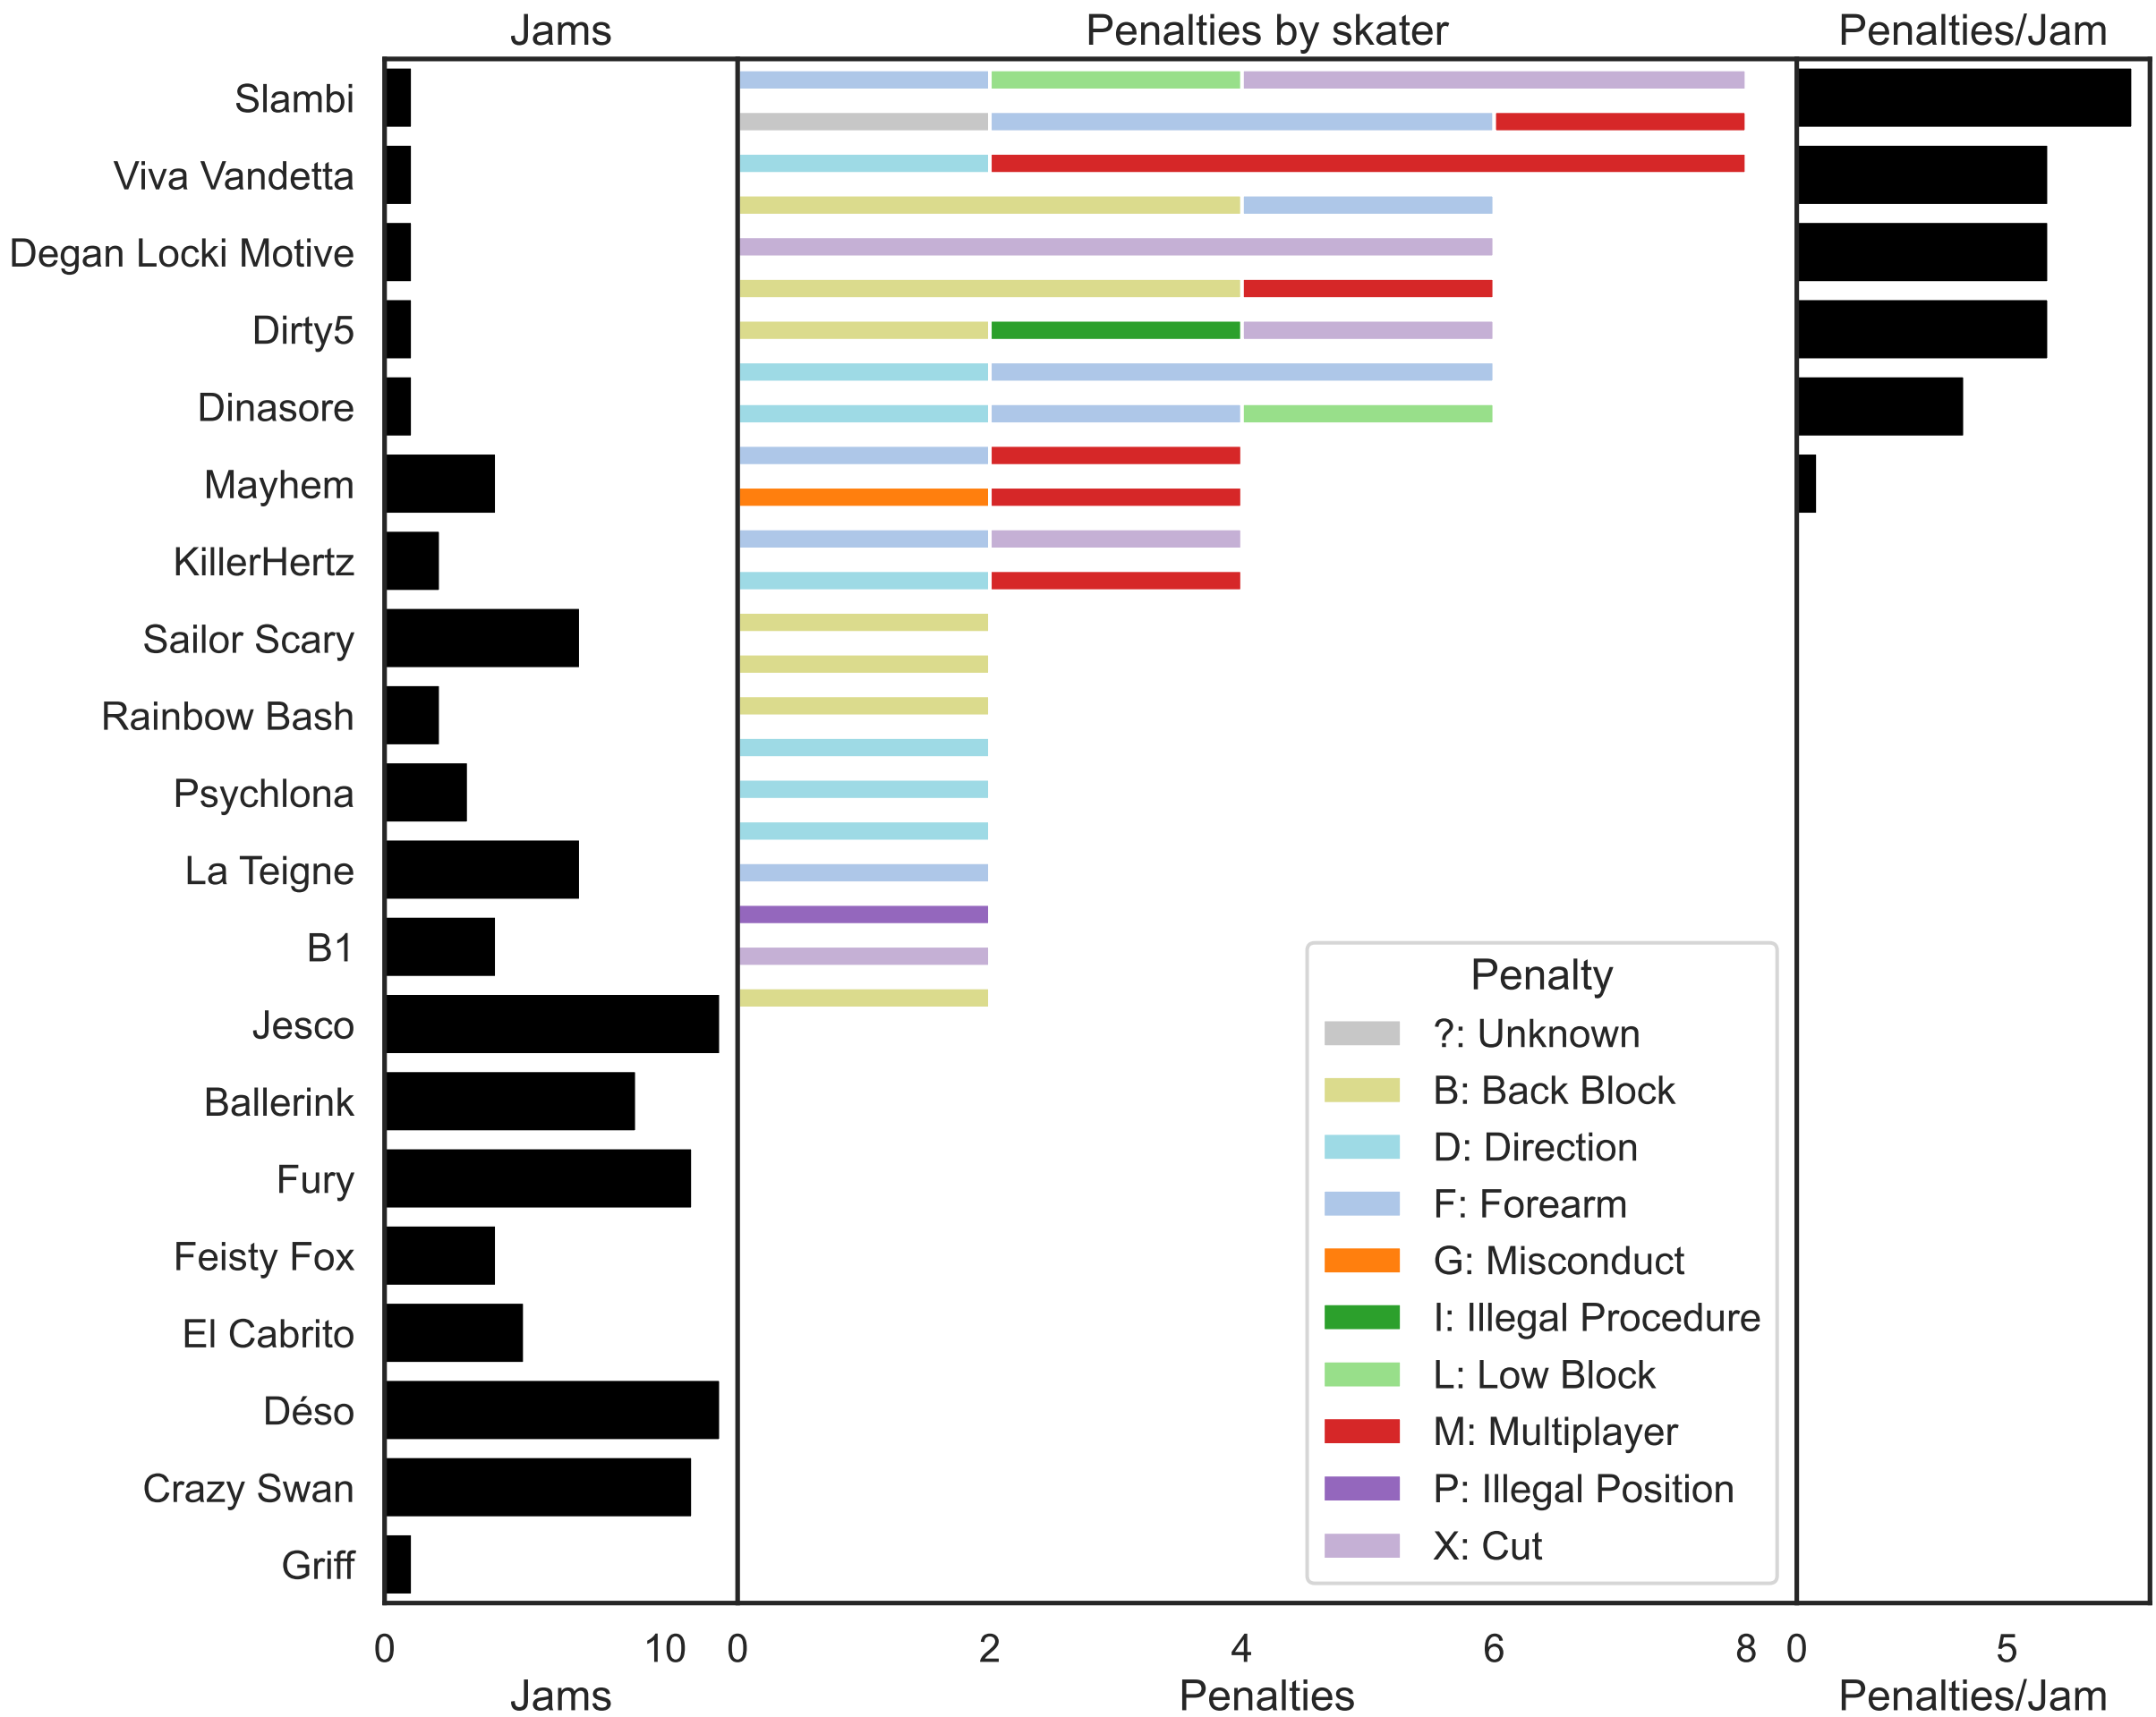

Skater Stats: Pot Luck - Amber