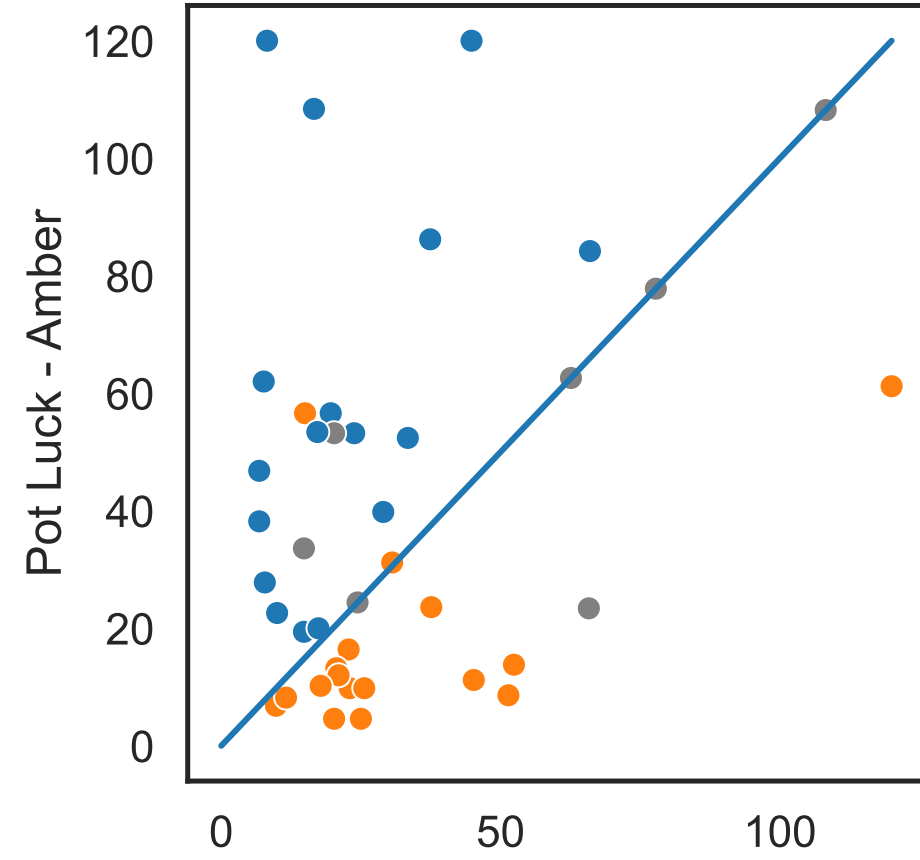

Points per jam by team (period 2)  
(line indicates lead)

Jammers per team

Pot Luck -  
Amber  
team

Jams per jammer

Pot Luck -  
Amber  
team

Mean jam score vs.  
# jams per jammer

# jams

Jams with Lead  
(black=lost, gray=not called)

Pot Luck -  
Amber  
Team with Lead

Time to Initial per jam

Pot Luck -  
Amber  
Team

Time to Initial,  
Team vs. Team (color = lead)

Pot Luck - Amber

Jam duration (s)

# Penalty counts

# Jammer Stats: Pot Luck - Amber