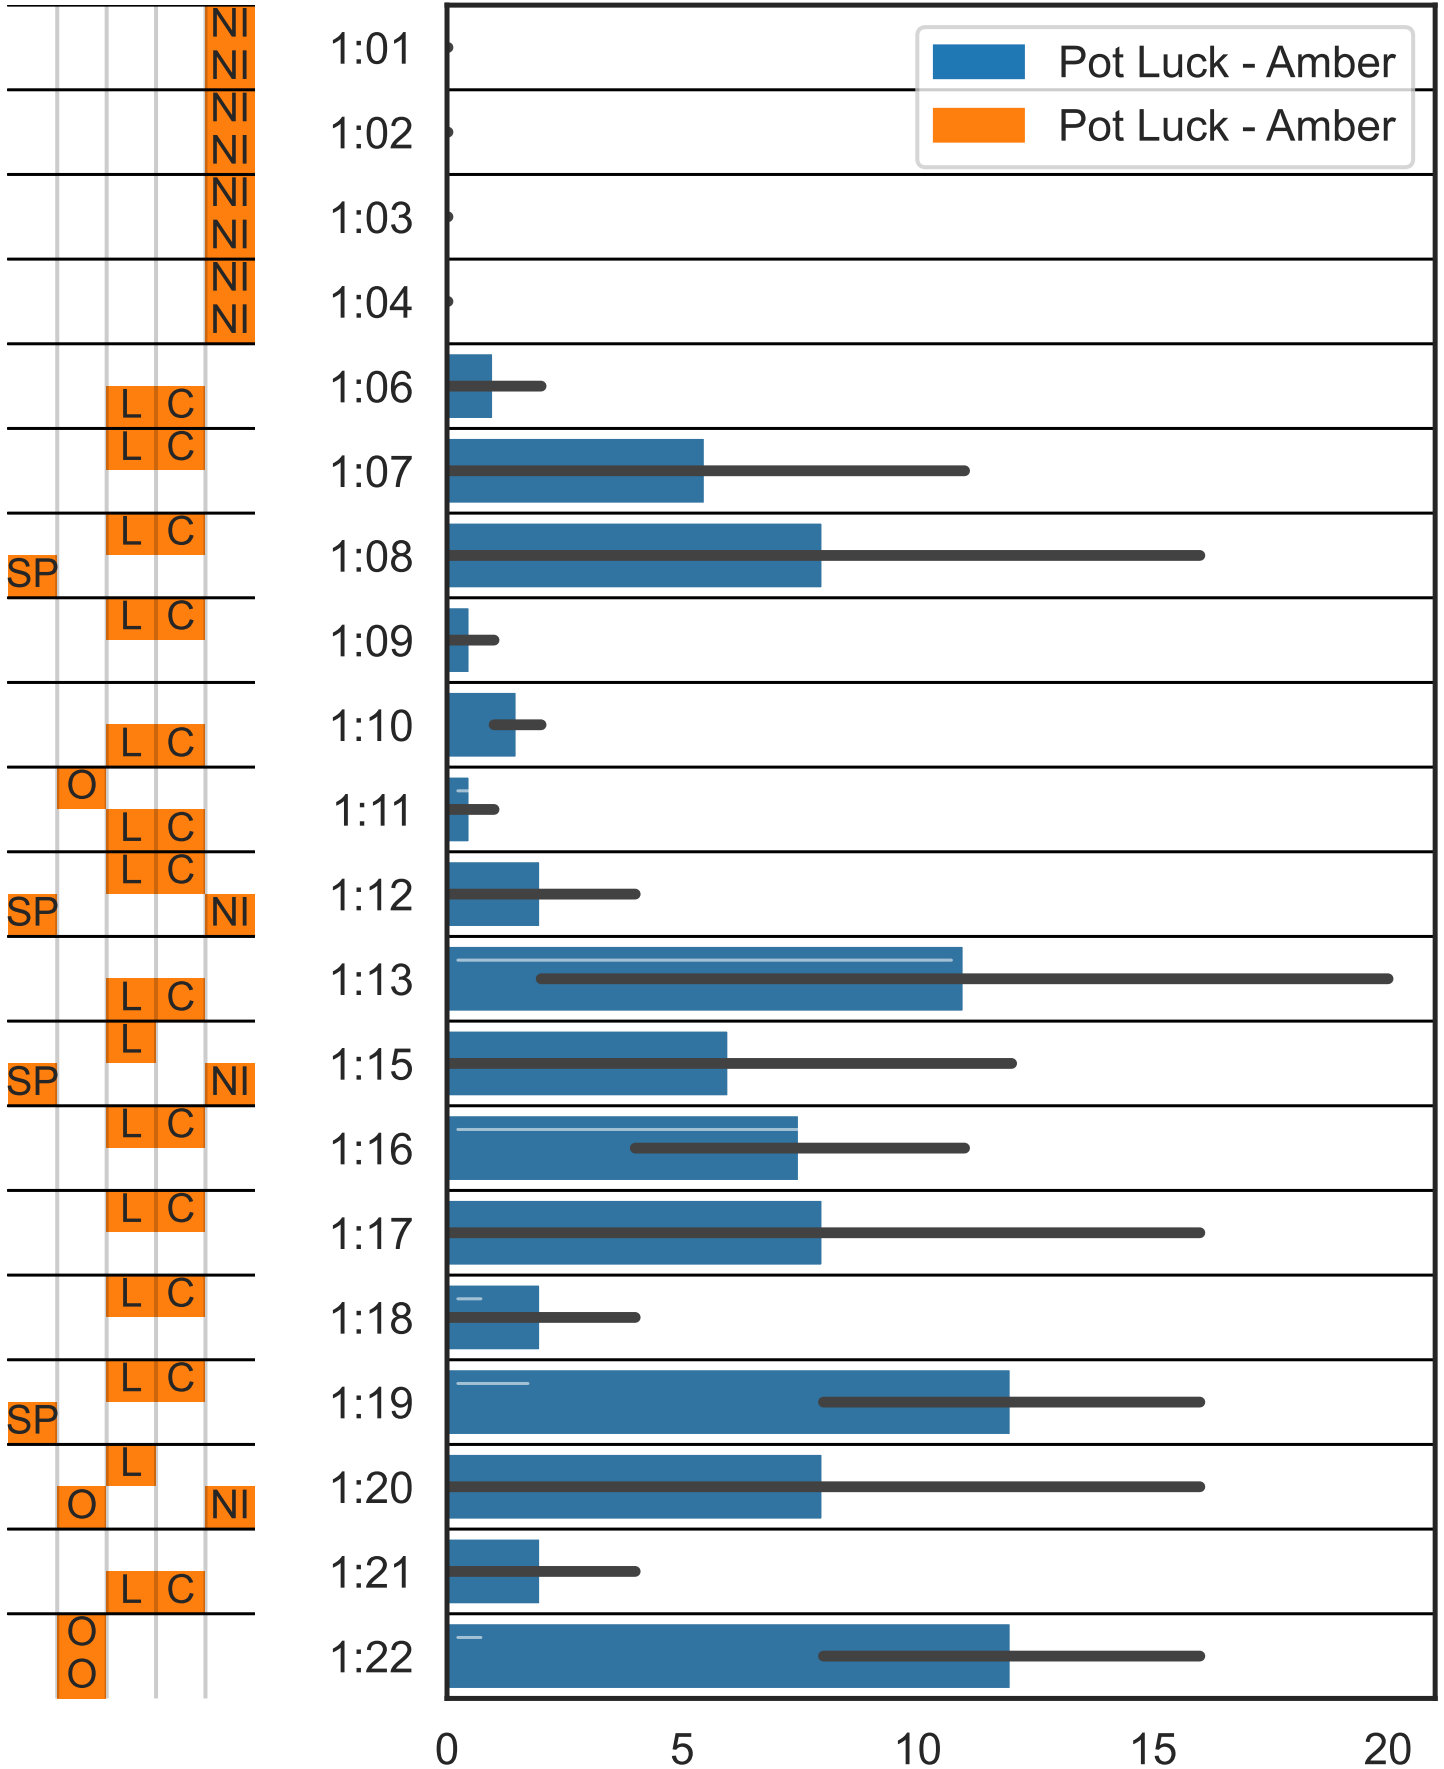

Statistic	Value
Periods	2
Jams	42
Total Game Time (min:sec)	58:46
Pot Luck - Amber Final Score	208
Injury Jams	0
Scoreboard Version	v5.0.9

Team	Pot Luck - Amber	Pot Luck - Amber
Skaters played	20	25
Lead	17	18
Lost	7	6
Calloff	14	17
NoInitial	5	8
StarPass	2	6

Cumulative score by jam

Pot Luck - Amber  
Pot Luck - Amber

StarPass  
 IOst  
 Lead  
 Calloff  
 NoInitial

Points per jam by team (period 1)  
 (line indicates lead)

StarPass  
IOst  
Lead  
Cutoff  
NoInitial

Points per jam by team (period 2)  
(line indicates lead)

Jammers per team

Pot Luck -  
Amber  
team

Jams per jammer

Pot Luck -  
Amber  
team

Mean jam score vs.  
# jams per jammer

# jams

Jams with Lead  
(black=lost, gray=not called)

Pot Luck -  
Amber  
Team with Lead

Time to Initial per jam

Pot Luck -  
Amber  
Team

Time to Initial,  
Team vs. Team (color = lead)

Pot Luck - Amber

Jam duration (s)