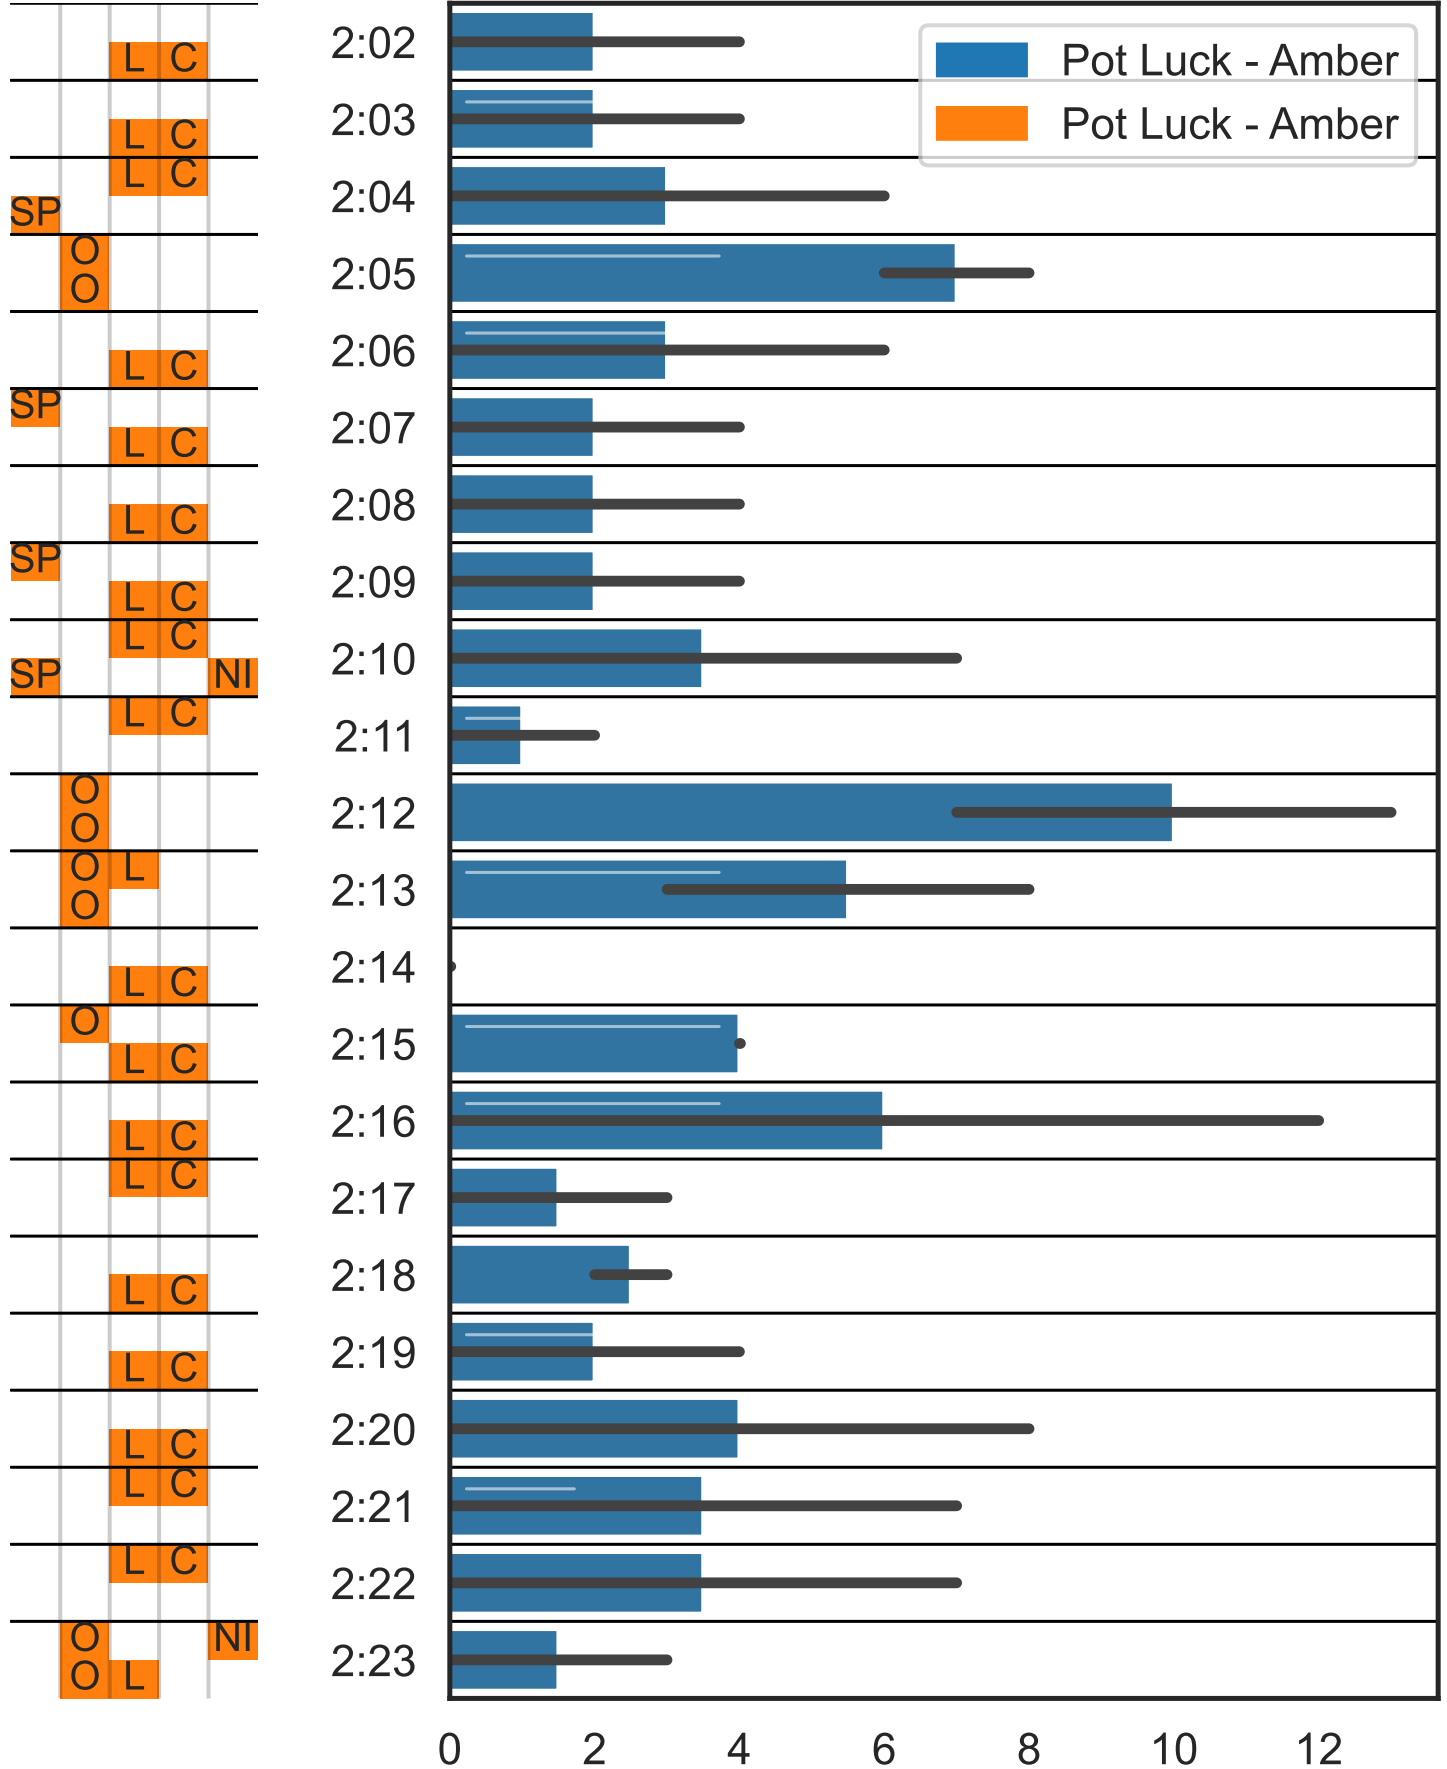

Statistic	Value
Periods	2
Jams	42
Total Game Time (min:sec)	58:46
Pot Luck - Amber Final Score	208
Injury Jams	0
Scoreboard Version	v5.0.9

Team	Pot Luck - Amber	Pot Luck - Amber
Skaters played	20	25
Lead	17	18
Lost	7	6
Calloff	14	17
NoInitial	5	8
StarPass	2	6

Cumulative score by jam

Pot Luck - Amber  
Pot Luck - Amber

StarPass  
 IOst  
 Lead  
 Calloff  
 NoInitial

Points per jam by team (period 1)  
 (line indicates lead)

StarPass  
IOst  
Lead  
Cutoff  
NoInitial

Points per jam by team (period 2)  
(line indicates lead)

Jammers per team

Pot Luck -  
Amber  
team

Jams per jammer

Pot Luck -  
Amber  
team

Mean jam score vs.  
# jams per jammer

# jams

Jams with Lead  
(black=lost, gray=not called)

Pot Luck -  
Amber  
Team with Lead

Time to Initial per jam

Pot Luck -  
Amber  
Team

Time to Initial,  
Team vs. Team (color = lead)

Pot Luck - Amber

Jam duration (s)