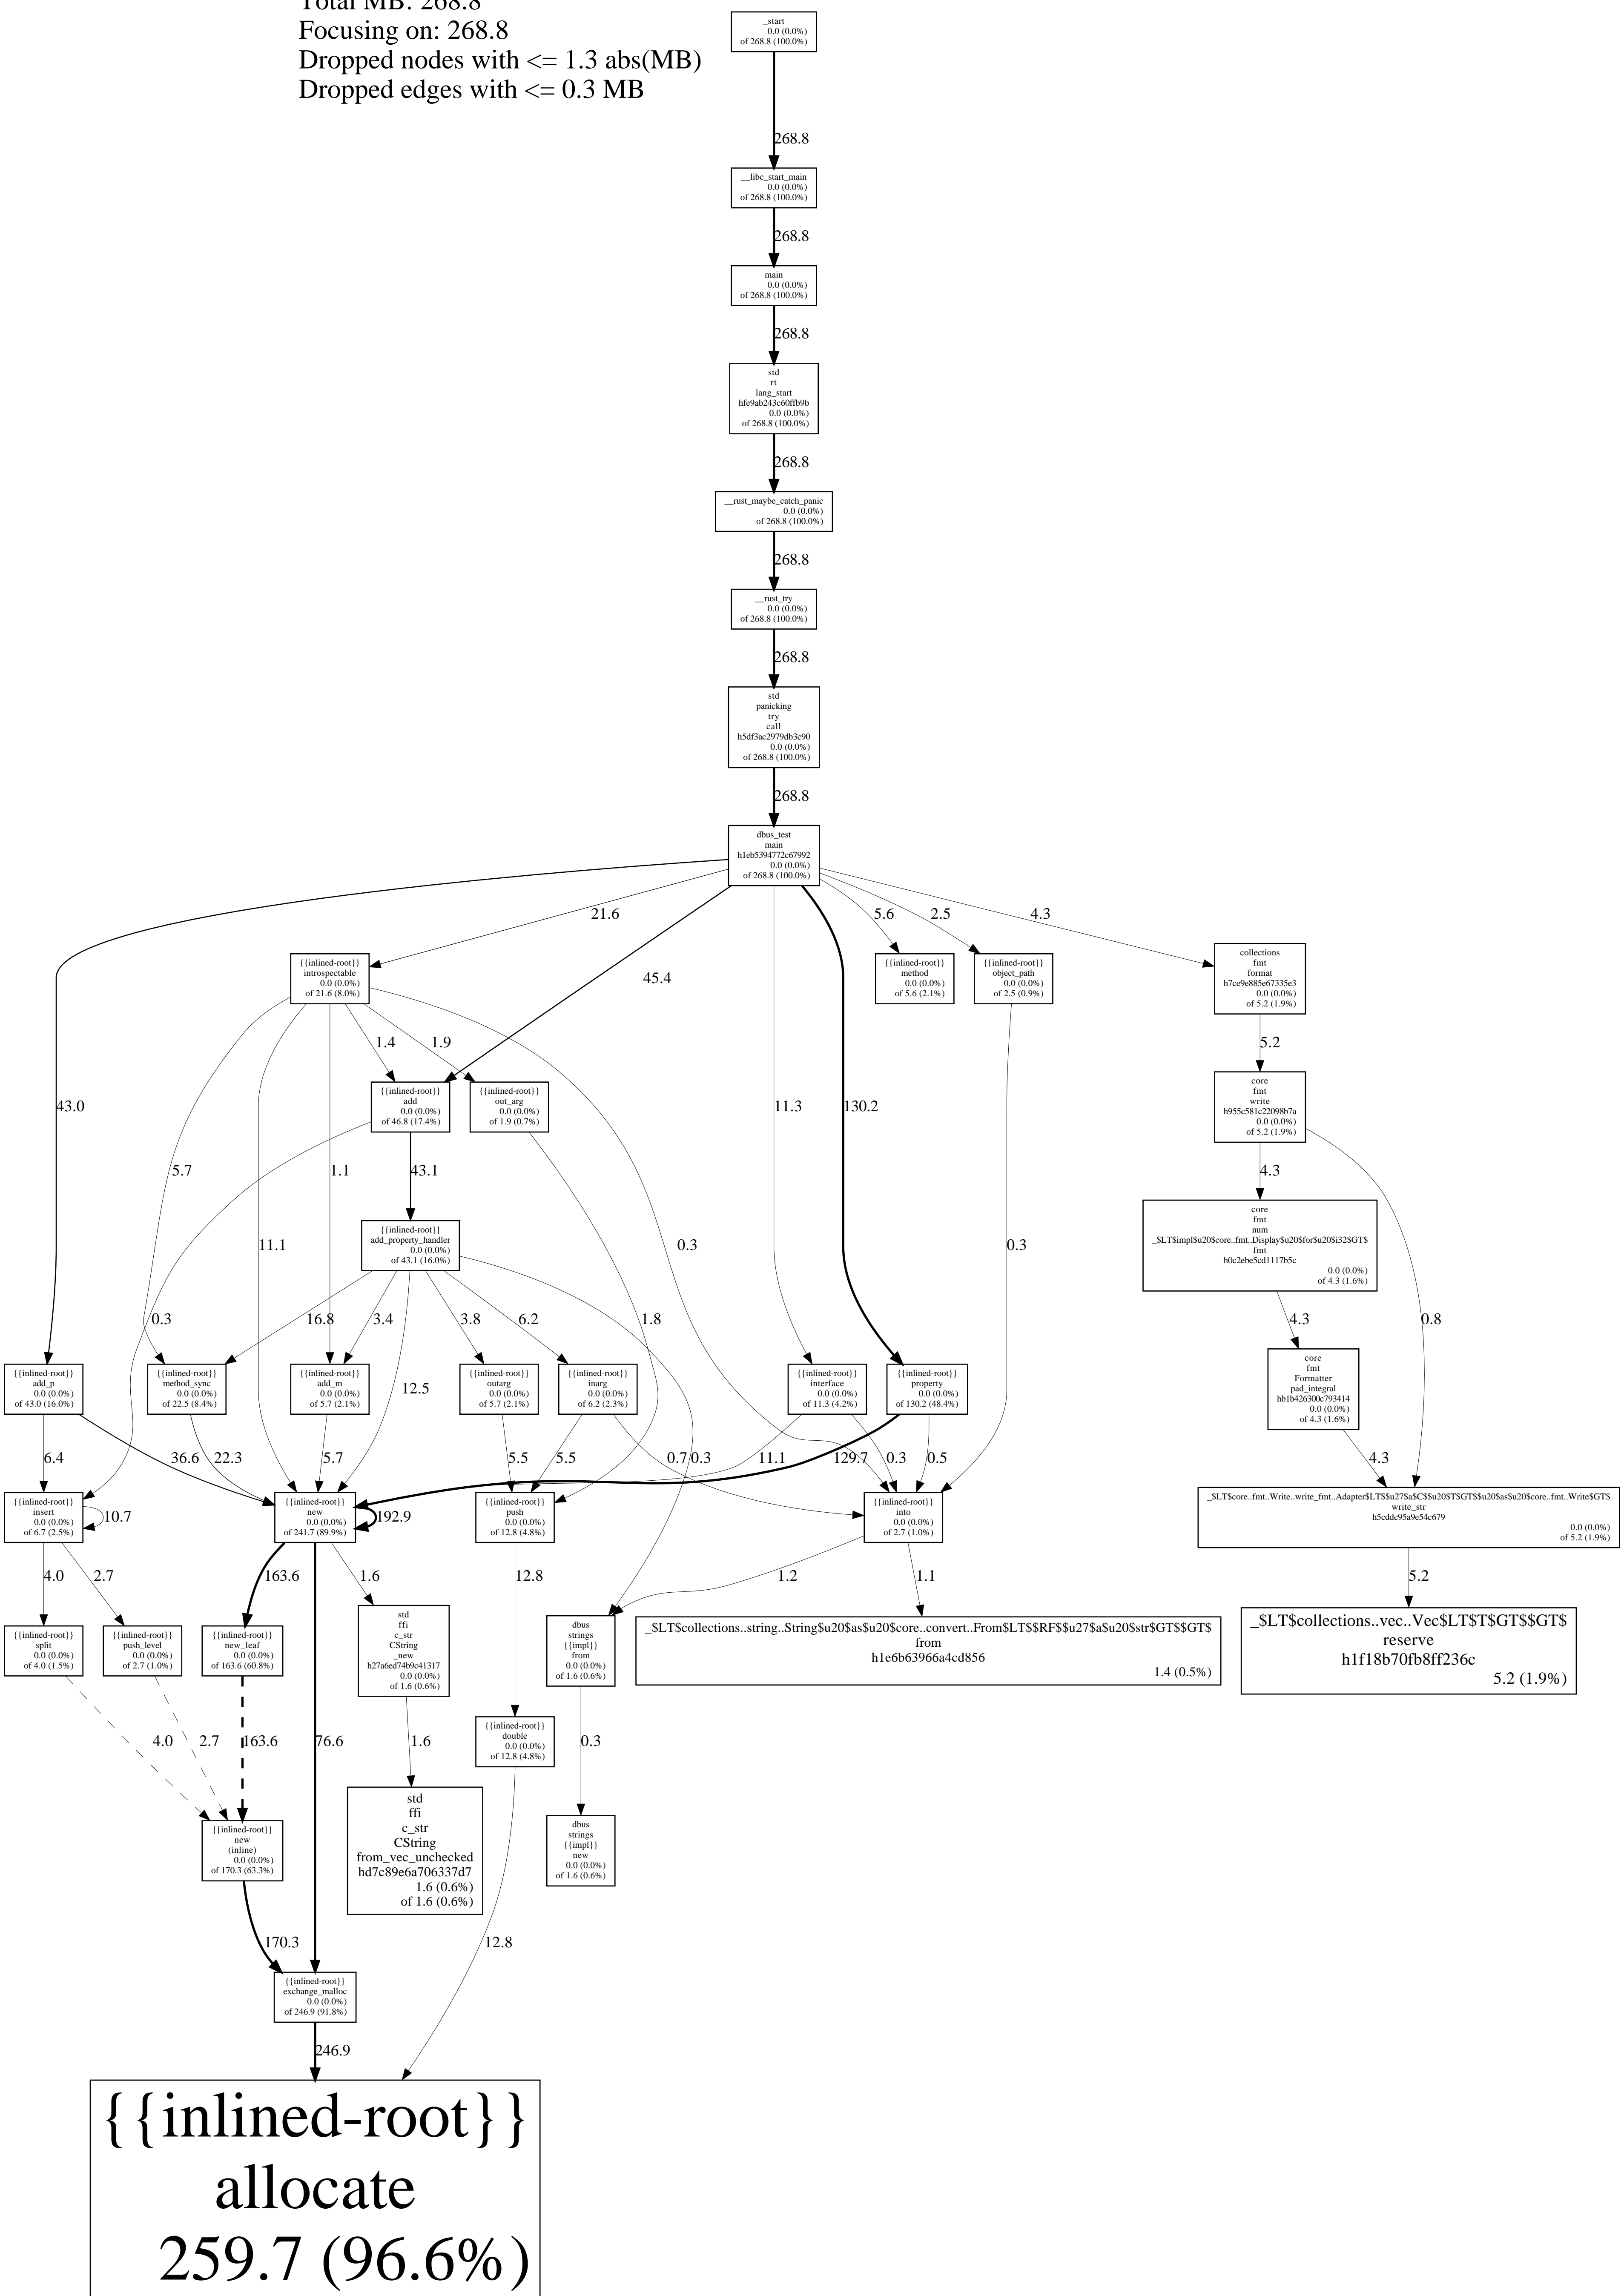

./dbus\_test  
 Total MB: 268.8  
 Focusing on: 268.8  
 Dropped nodes with <= 1.3 abs(MB)  
 Dropped edges with <= 0.3 MB

**{{ inlined-root }}**  
**allocate**  
**259.7 (96.6%)**