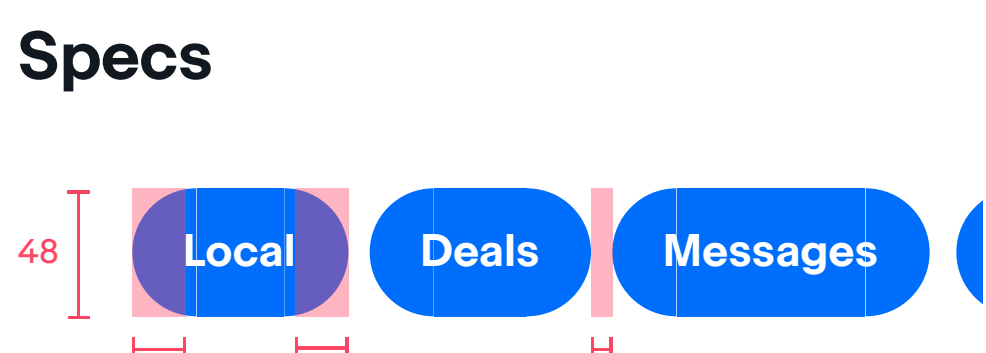

Specs

Type: Market Sans Bold
Size: 16pt