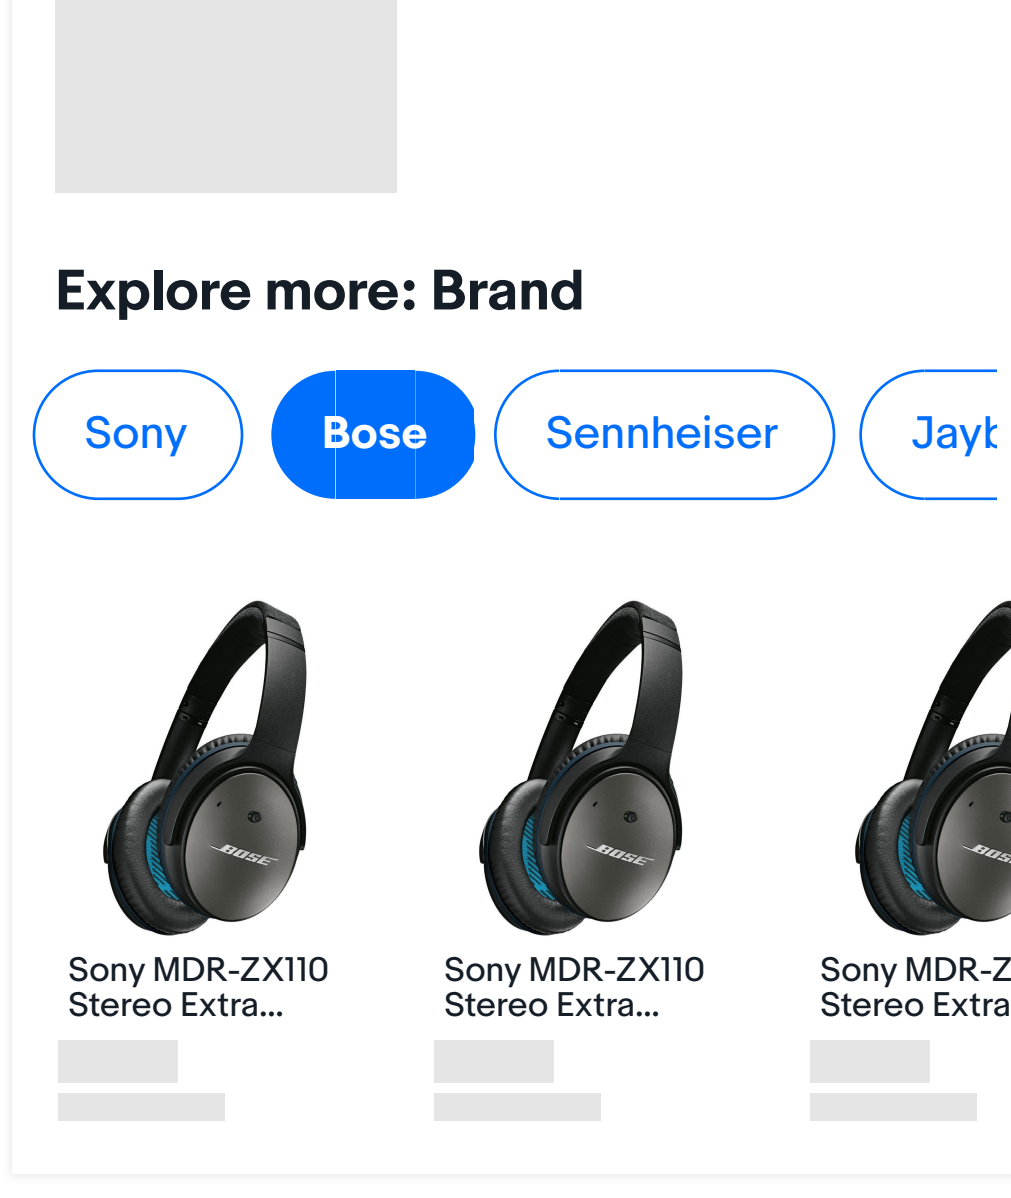

Specs

Type: Market Sans Bold
Size: 16pt