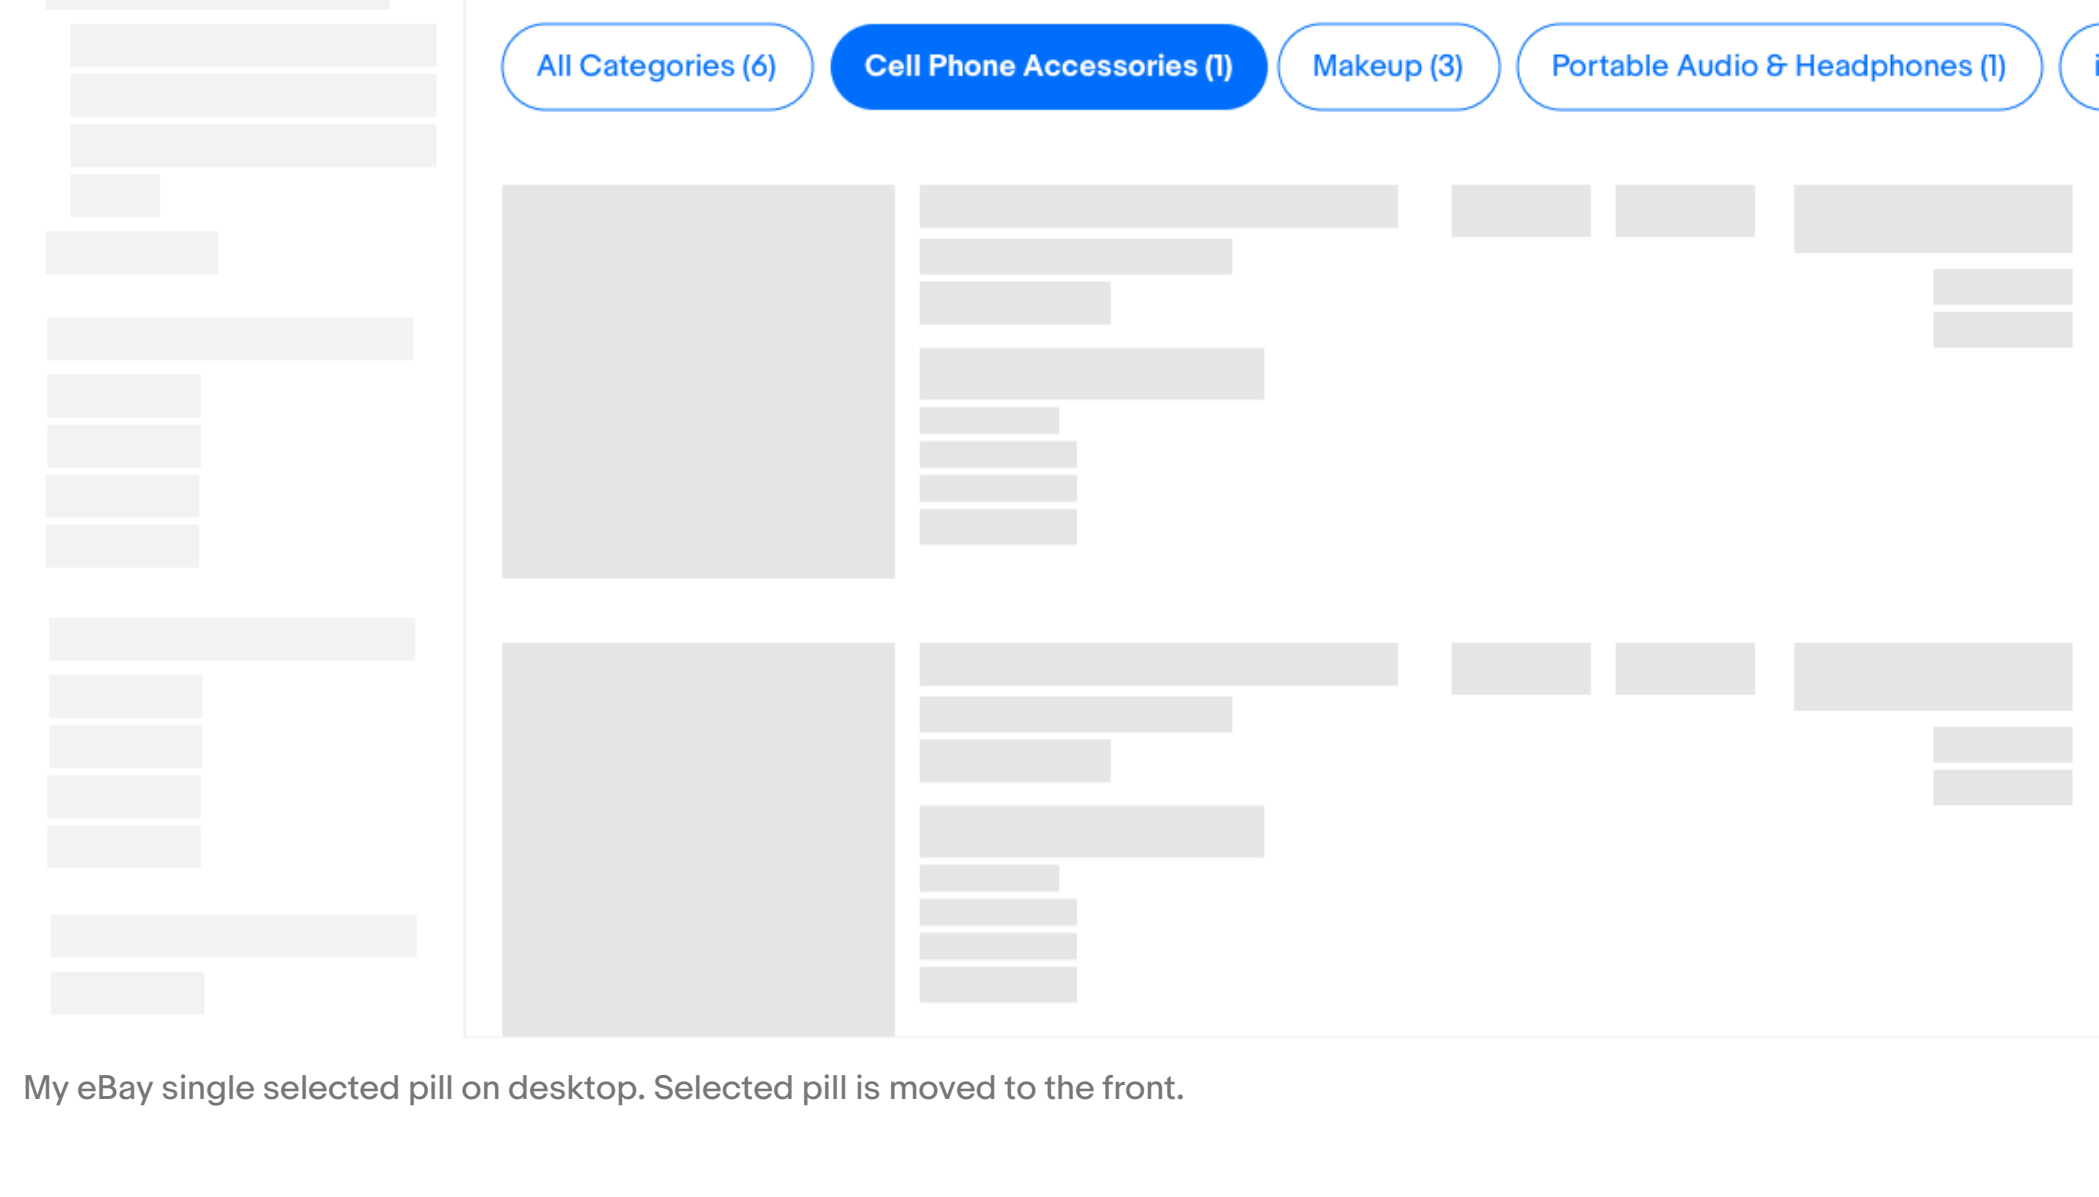

Specs

Type: Market Sans Bold
Size: 16pt