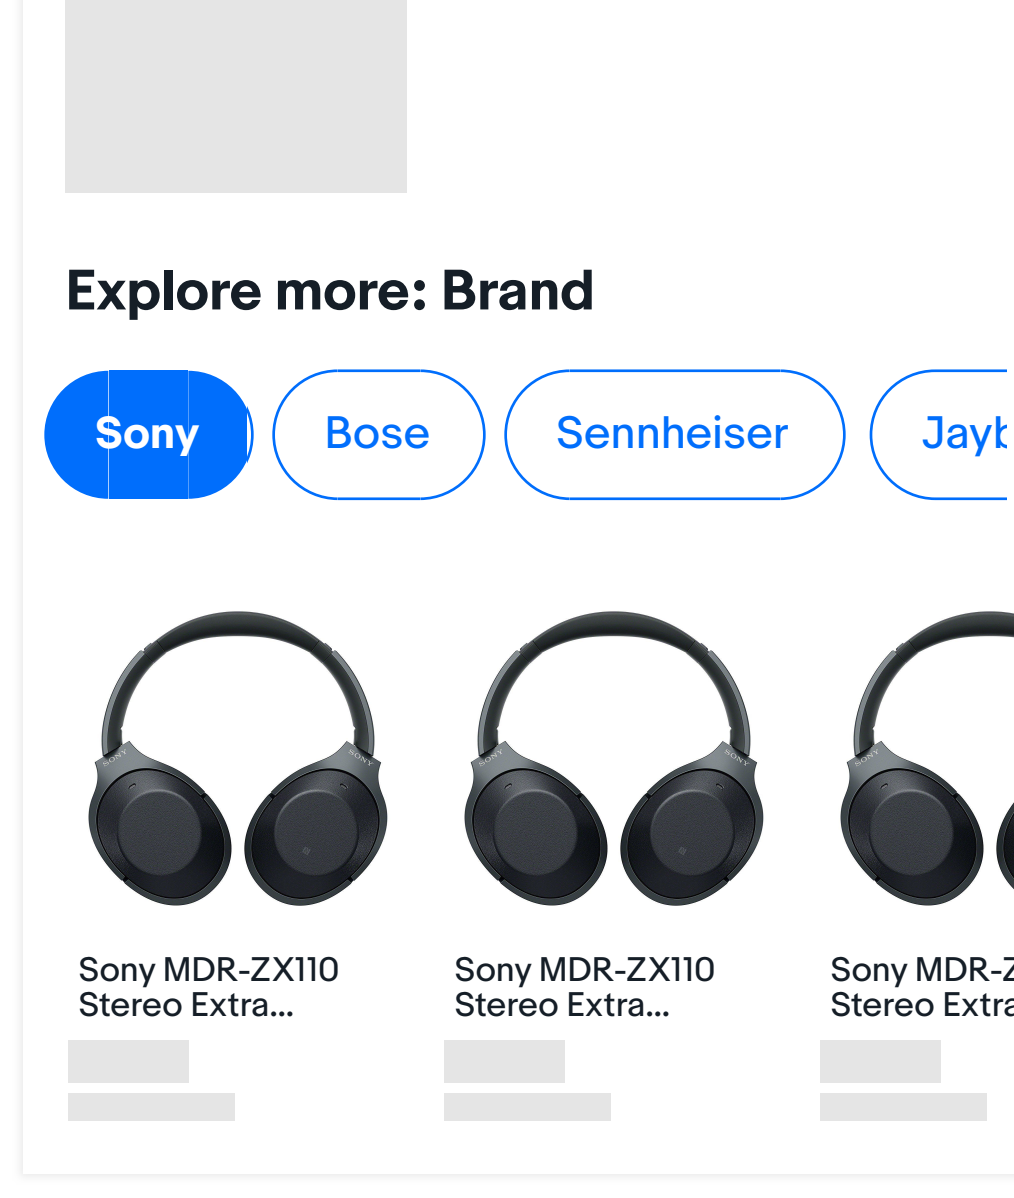

Filtering

Using pills as filters reduces the content on a page. Only one pill can be selected at a time. The pattern utilizes both the selected pill and the unselected pill. When a pill is selected, the content will be updated on that page but, it will not bring users to a new page.

Inline filtering on Native.