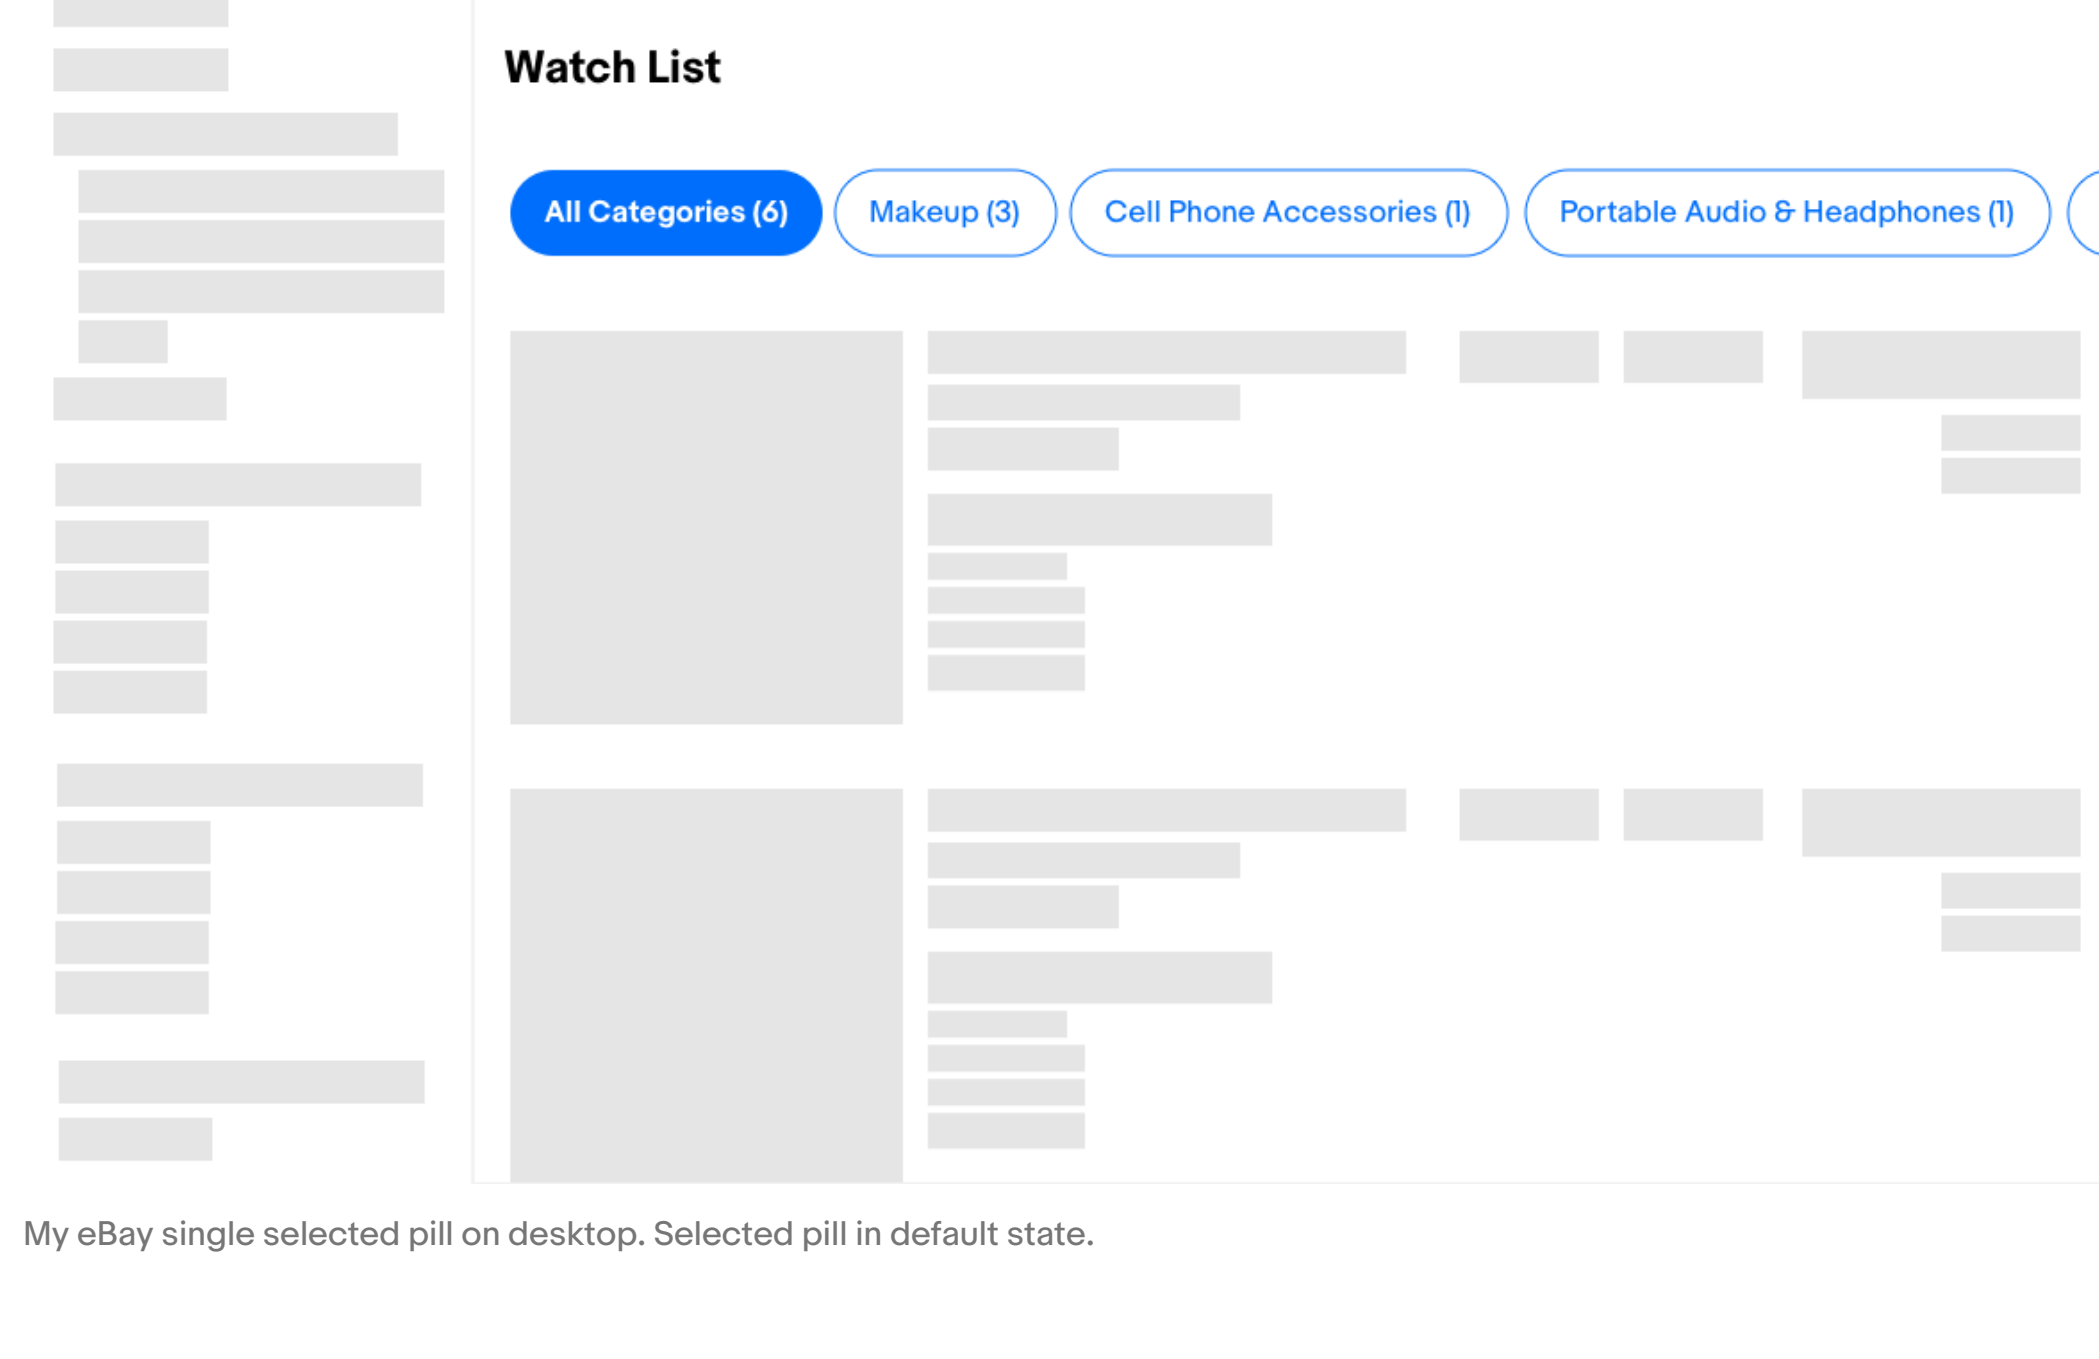

Specs

Type: Market Sans Bold
Size: 16pt