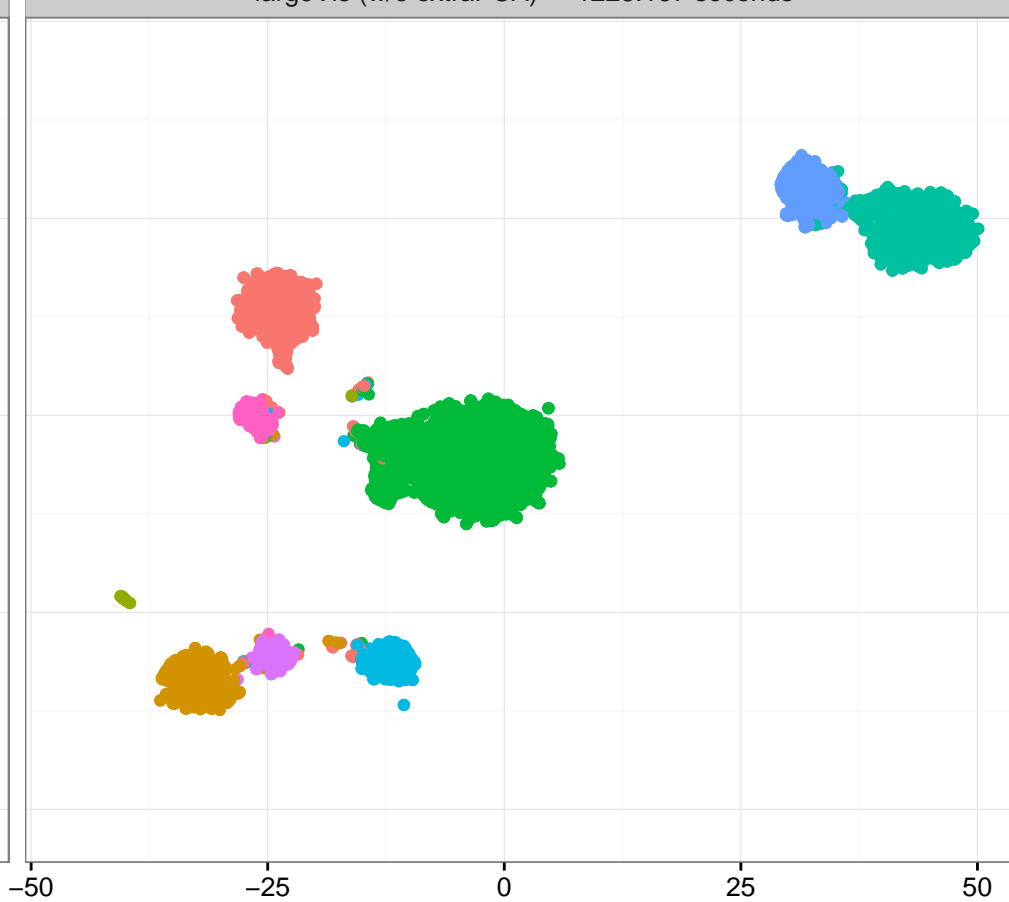

BH-SNE (w/ extra PCA) – 202.946 seconds

BH-SNE (w/o extra PCA)– 223.107 seconds

largeVis (w/ extra PCA) – 1009.866 seconds

largeVis (w/o extraPCA) – 1228.167 seconds

Class