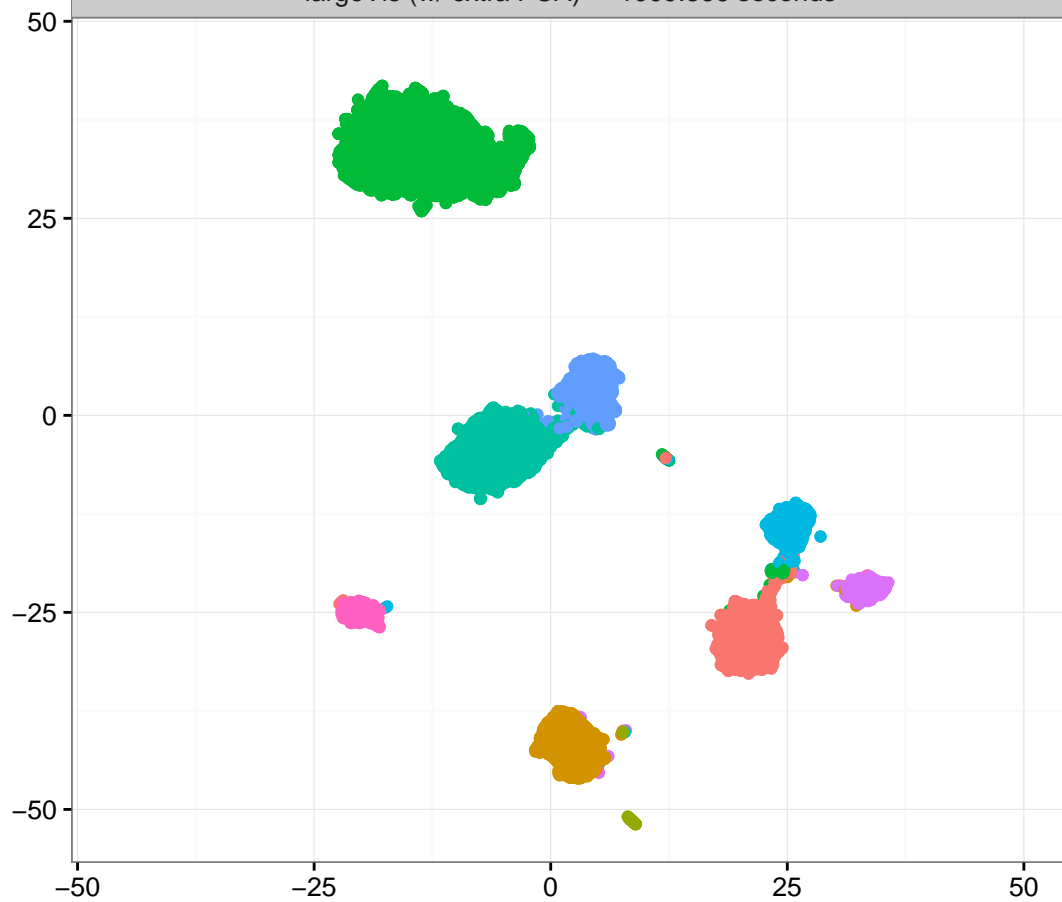

BH-SNE (w/ extra PCA) – 202.946 seconds

BH-SNE (w/o extra PCA)– 223.107 seconds

largeVis (w/ extra PCA) – 1009.866 seconds

largeVis (w/o extraPCA) – 1228.167 seconds

Class