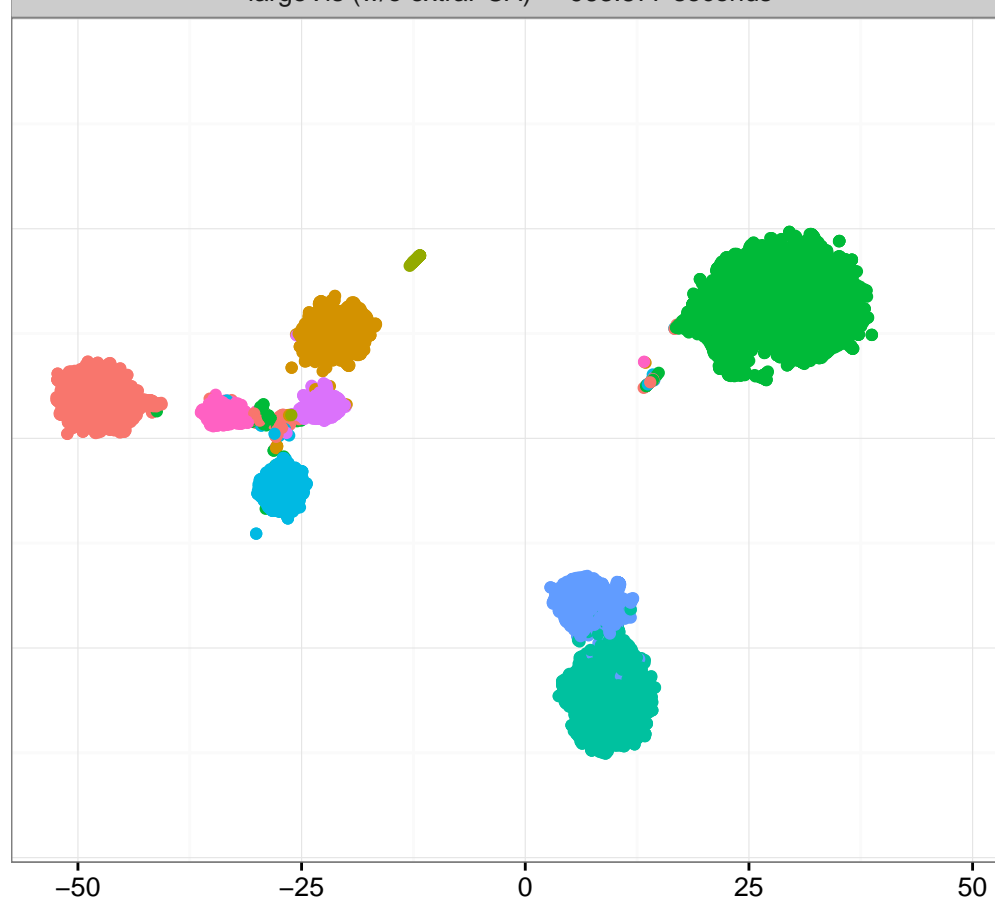

BH-SNE (w/ extra PCA) – 205.74 seconds

BH-SNE (w/o extra PCA)– 221.081 seconds

largeVis (w/ extra PCA) – 831.683 seconds

largeVis (w/o extraPCA) – 963.877 seconds

Class