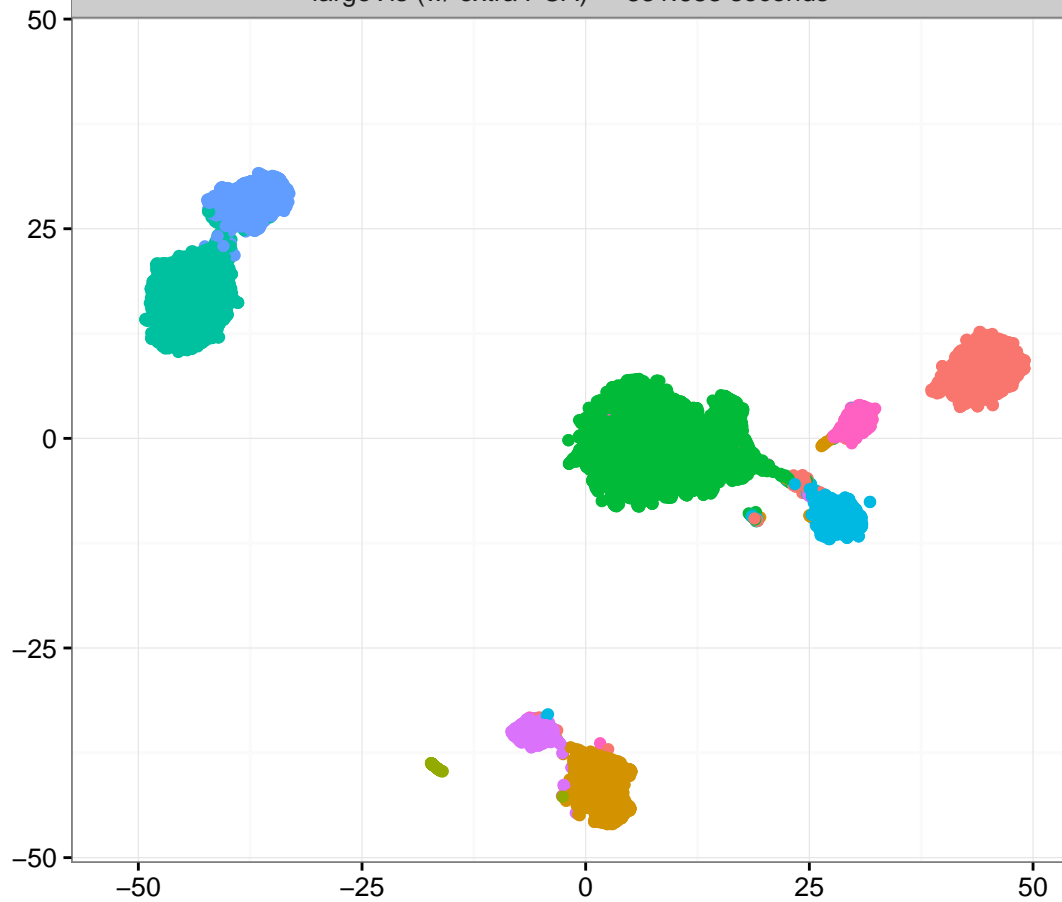

BH-SNE (w/ extra PCA) – 205.74 seconds

BH-SNE (w/o extra PCA)– 221.081 seconds

largeVis (w/ extra PCA) – 831.683 seconds

largeVis (w/o extraPCA) – 963.877 seconds

Class