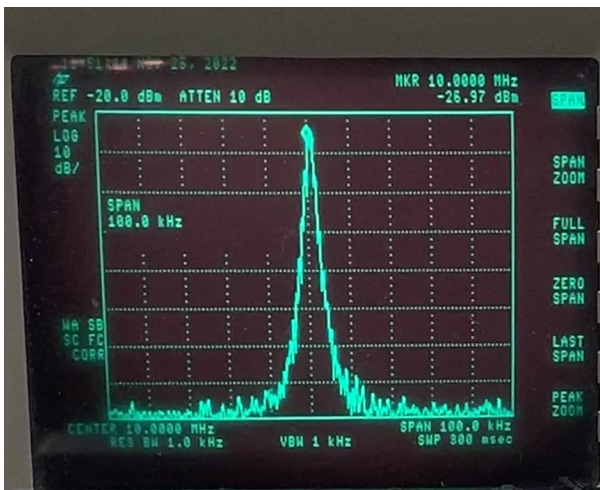

HP HEWLETT PACKARD SPECTRUM ANALYZER 8591E
INSTRUMENT STATE
PRESET CONFIG CAL AUX CTRL
(LOCAL)
MODE SAVE RECALL MEAS/USER
FREQUENCY

10 MHz
AM MOD 1 kHz
~~Rf~~ 10 kHz SPAN
100 kHz SPAN
AM 699.9 Hz

INPUT 50 Ω
kHz - 1.8 GHz
25 VDC

8591E
 PRESET CONFIG CAL
 (LOCAL)
 FREQUENCY MODE SAVE RECALL MEAS USE

10 MHz
 AM MOD. 1 kHz
~~RB~~ 10 kHz SPAN
 100 kHz SPAN
 AM 699.9 Hz
 399.9 Hz