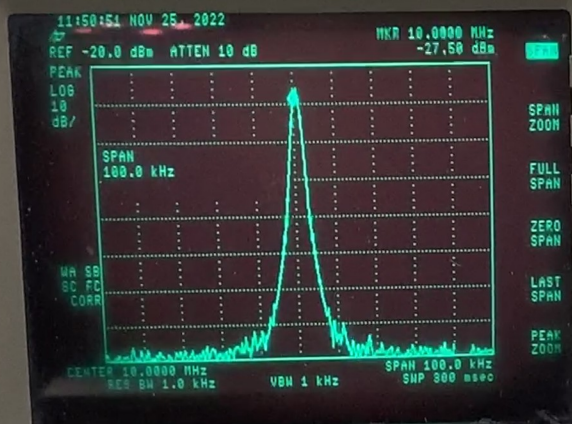

HP HEWLETT PACKARD SPECTRUM ANALYZER 8591E
INSTRUMENT STATE
PRESET CONFIG CAL AUX CTRL
(LOCAL)
MODE SAVE RECALL MEAS/USER
FREQUENCY

10 MHz
AM MOD 1 kHz
~~Rf~~ 10 kHz SPAN
100 kHz SPAN
AM 699.9 Hz

INPUT 50 Ω
kHz - 1.8 GHz
25 VDC

8591E
 PRESET CONFIG CAL
 (LOCAL)
 FREQUENCY MODE SAVE RECALL MEAS USE

10 MHz
 AM MOD. 1 kHz
~~RB~~ 10 kHz SPAN
 100 kHz SPAN
 AM 699.9 Hz
 399.9 Hz