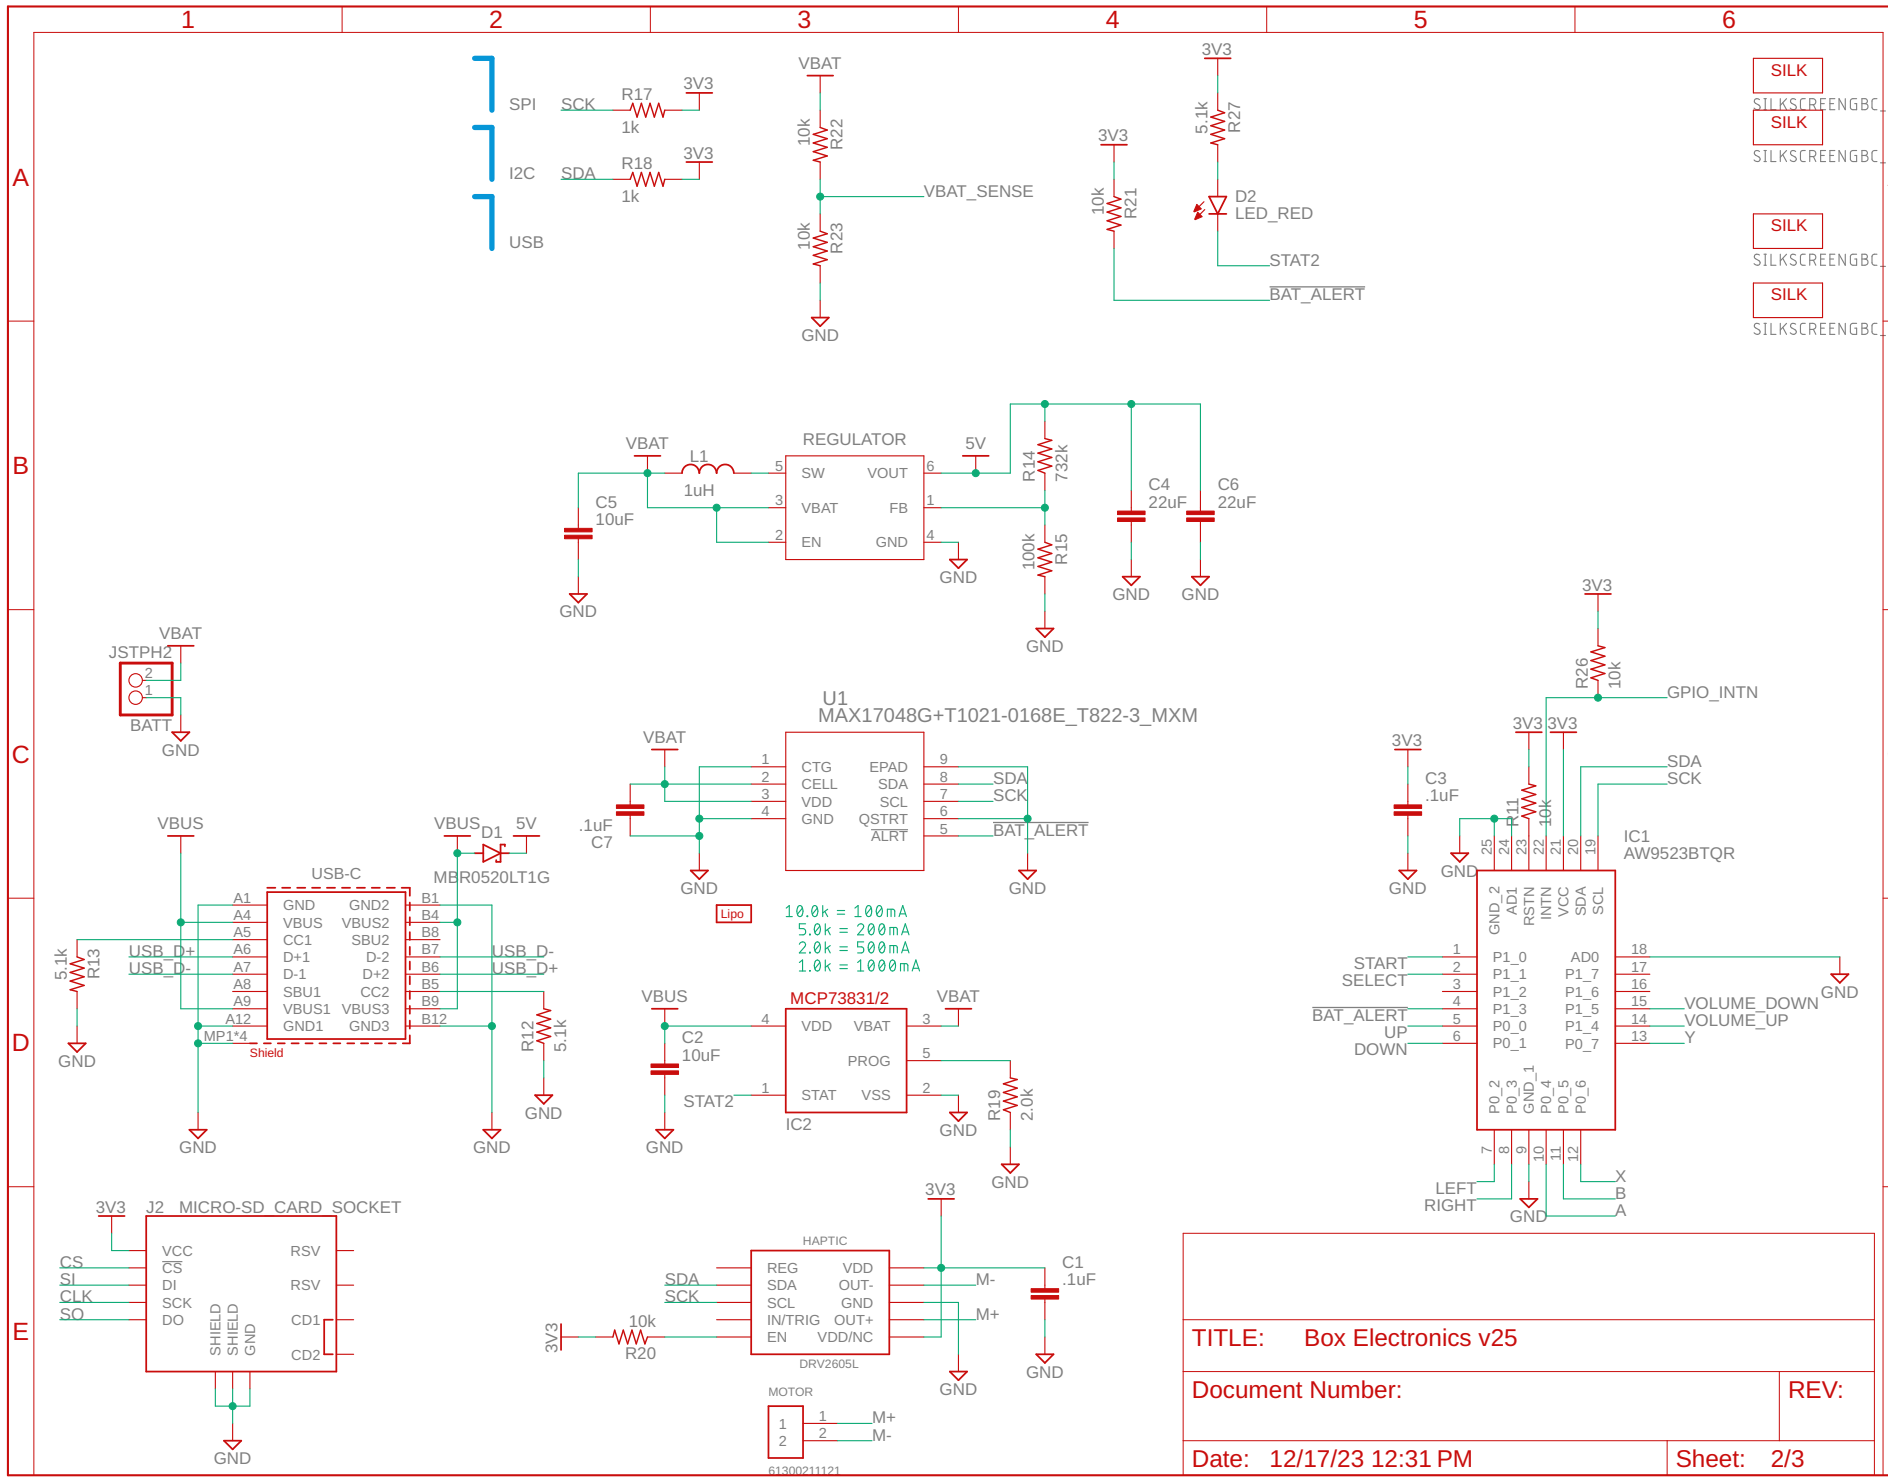

TITLE: Box Electronics v25	
Document Number:	REV:
Date: 12/17/23 12:31 PM	Sheet: 1/3

SILK
SILKSCREENENGBC_ID-PAD
SILK
SILKSCREENENGBC_START/SELECT
SILK
SILKSCREENENGBC_A/B
SILK
SILKSCREENENGBC_A/B

TITLE: Box Electronics v25	
Document Number:	REV:
Date: 12/17/23 12:31 PM	Sheet: 2/3

61300211121

1

2

3

4

5

6

A

E

TITLE: Box Electronics v25	
Document Number:	REV:
Date: 12/17/23 12:31 PM	Sheet: 3/3