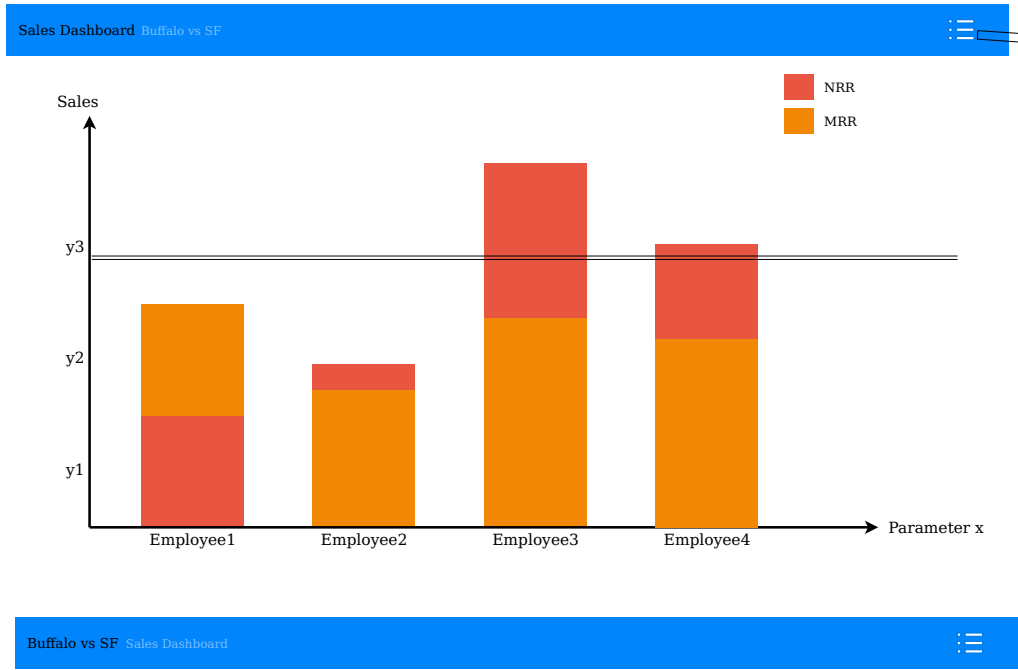

Sales Dashboard

Monthly Target per member

Monthly target Buf

Add employee sheet

Remove employee sheet

Notes:

a) If a sales person reaches a target whenever the dashboard is updated a popup will be added to show the list of employees who reached target.

b) If new Sales Person reaches his target, there will be confetti on the whole window

Buffalo

San Francisco