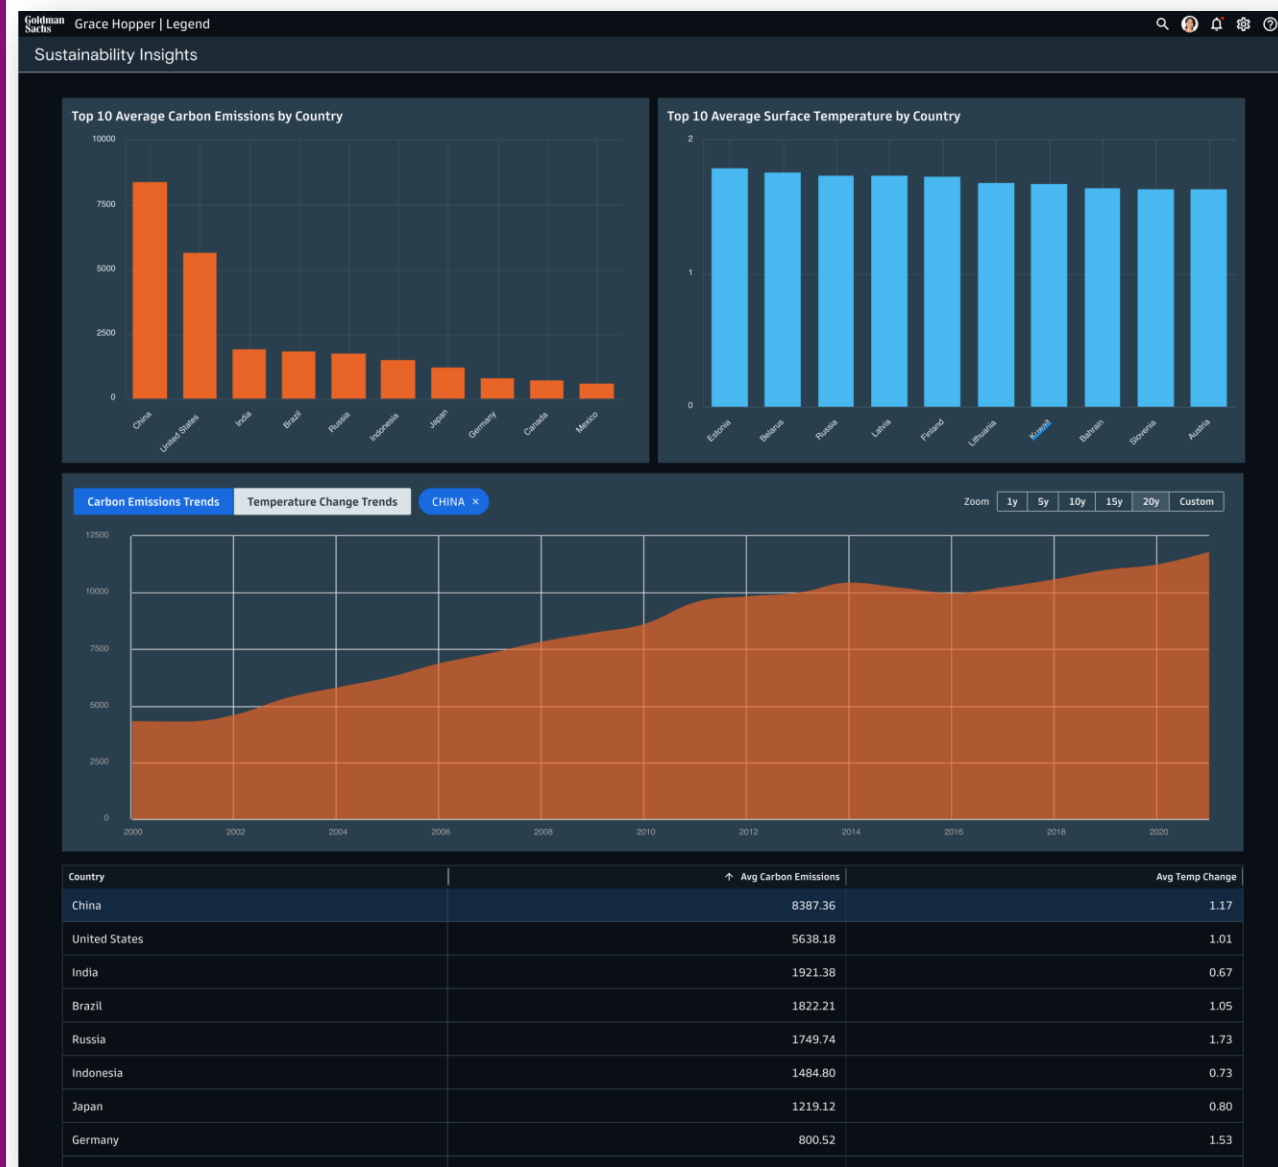

1. 1 Take data relationships + insights all the way to the front end
2. 2 Use the right data viz to showcase the story
3. 3 Highlight the insights but plan for extensibility