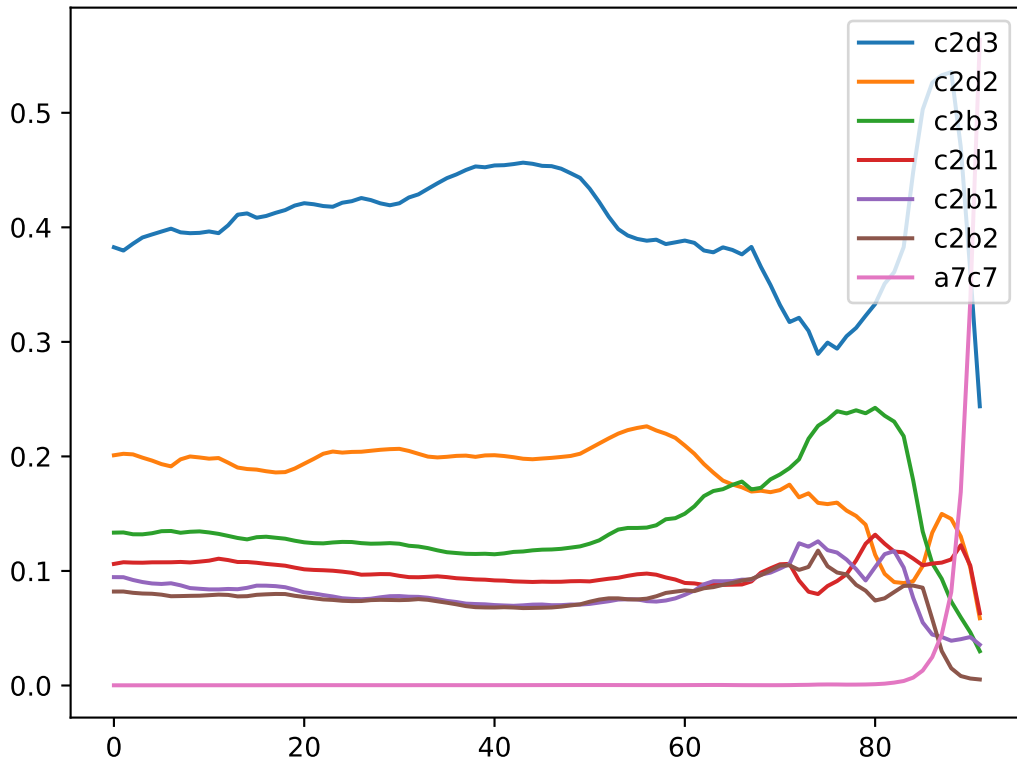

weights_288.txt.gz - Normal history - value

weights_288.txt.gz - Fake history - value

weights_288.txt.gz - No history - value

weights_303.txt.gz - Normal history - value

weights_303.txt.gz - Fake history - value

weights_303.txt.gz - No history - value

weights_303.txt.gz - Normal history - policy

weights_303.txt.gz - Fake history - policy