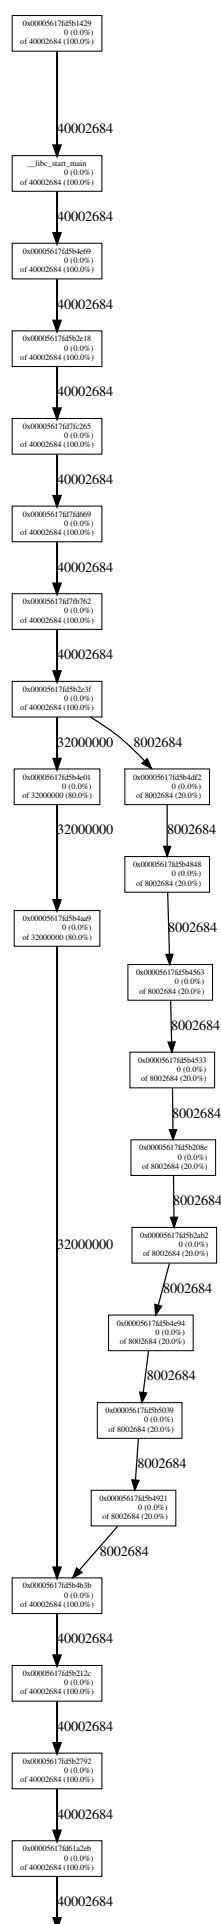

target/debug/scratch  
Total B: 40002684  
Focusing on: 40002684  
Dropped nodes with <= 200013 abs(B)  
Dropped edges with <= 40002 B

0x00005617fd748eaf  
40002684 (100.0%)