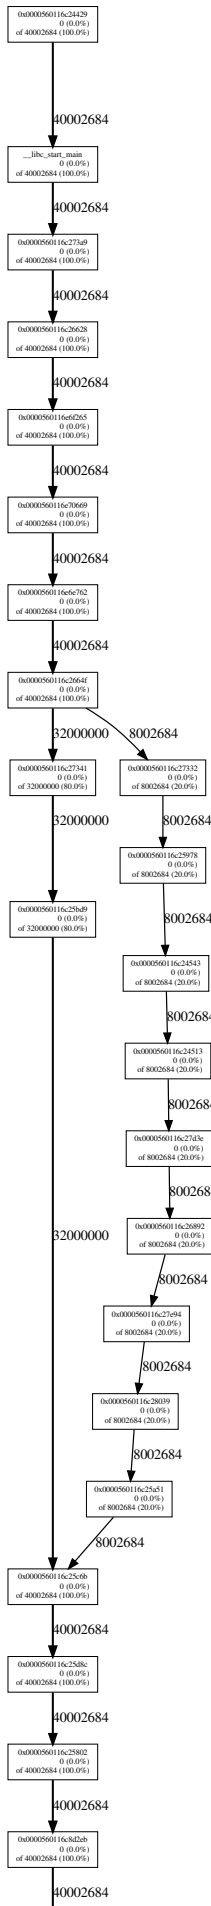

target/debug/scratch

Total B: 40002684

Focusing on: 40002684

Dropped nodes with ≤ 200013 abs(B)

Dropped edges with ≤ 40002 B

0x0000560116dbbeaf
40002684 (100.0%)