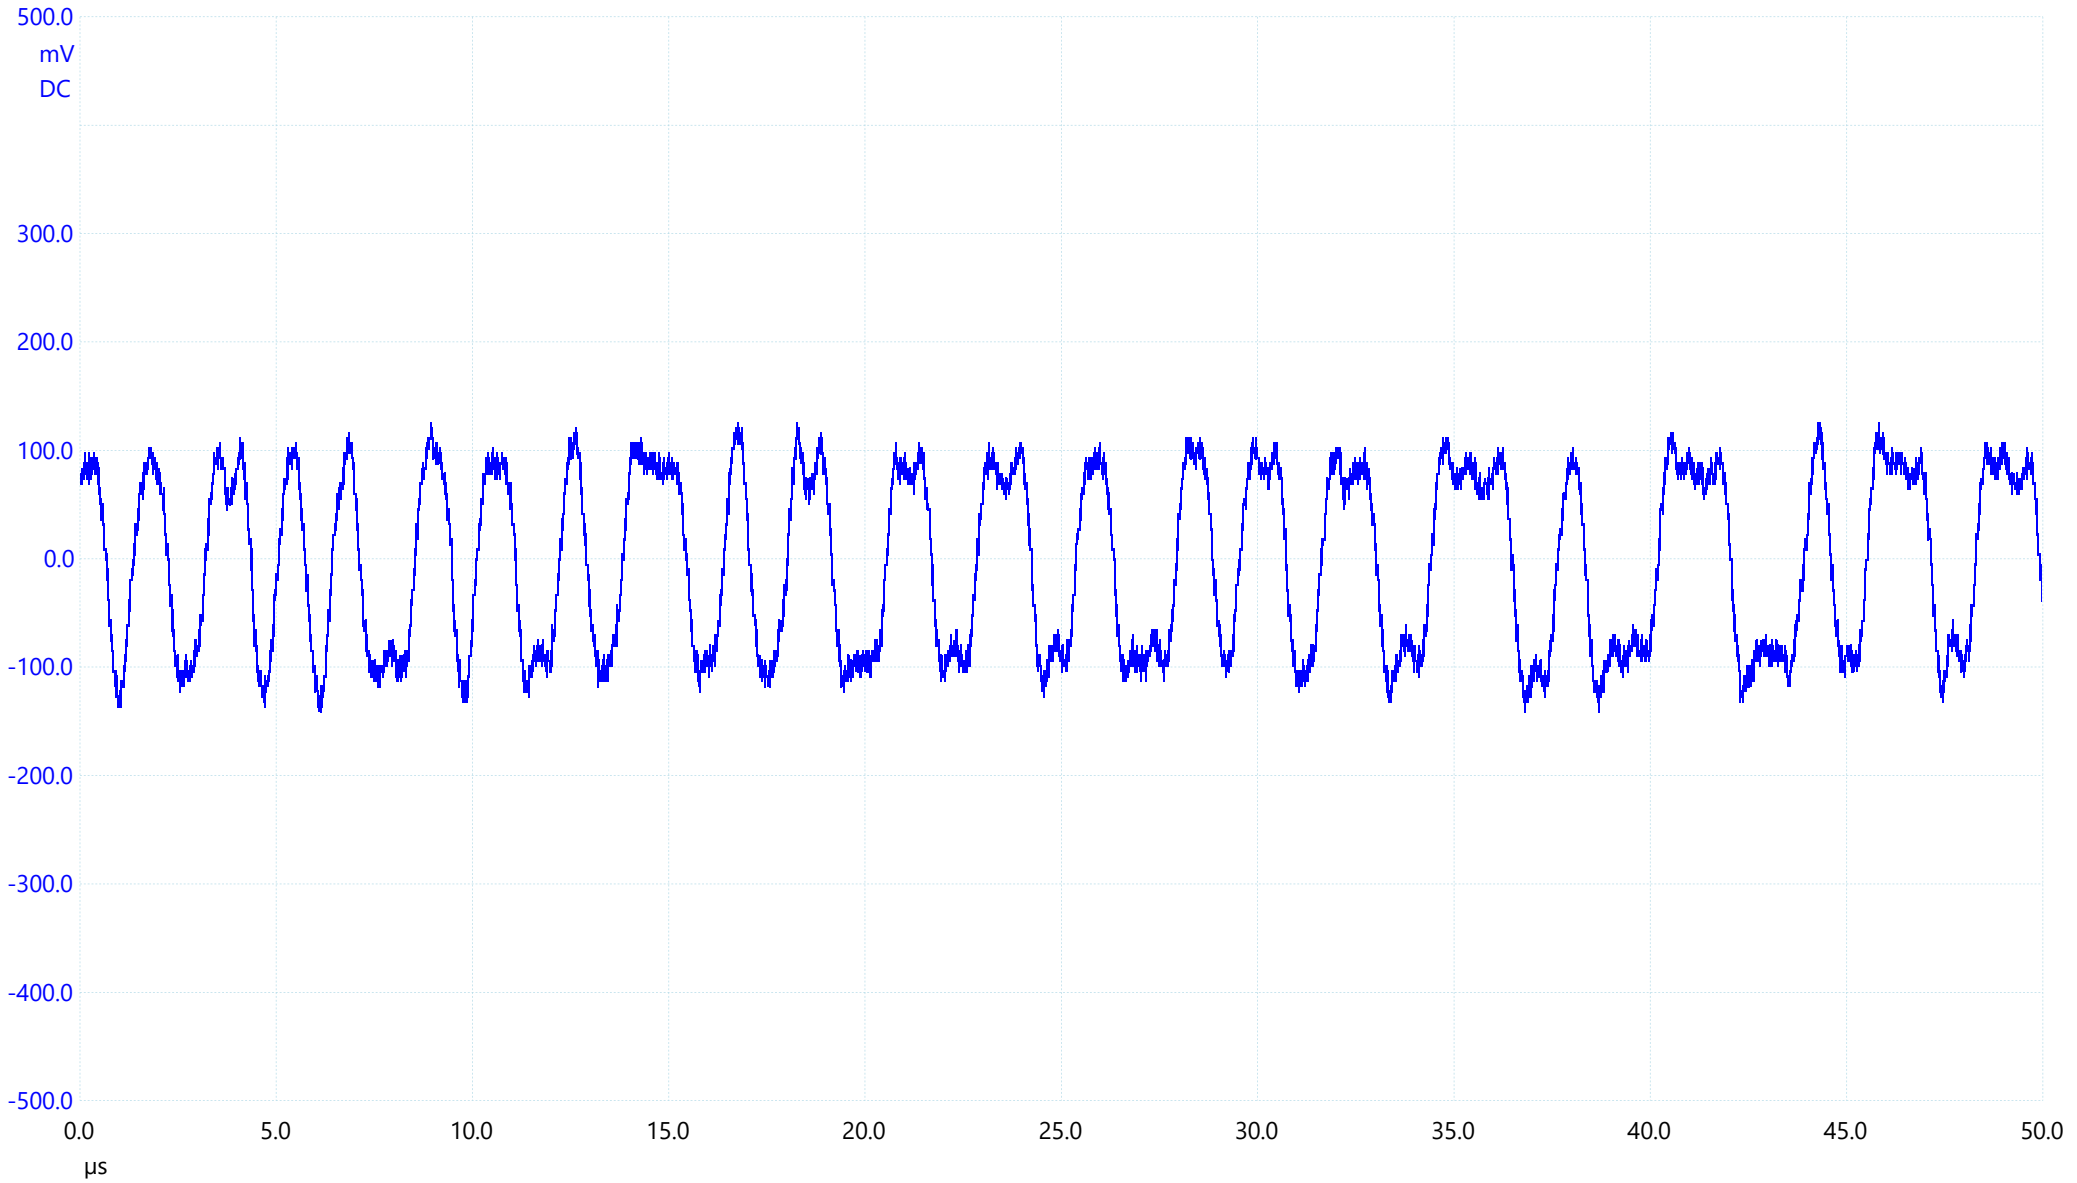

22/12/2020 12:01:53

| Channel | Name | Span | Value | Min | Max | Average | σ |
|---------|--------------|-------------|-----------|-----------|-----------|----------|----------|
| A | Peak To Peak | Whole trace | 289.6 mV | 266.3 mV | 308.3 mV | 287.5 mV | 11.7 mV |
| A | Maximum | Whole trace | 130.8 mV | 126.1 mV | 149.5 mV | 135.5 mV | 6.928 mV |
| A | Minimum | Whole trace | -158.8 mV | -163.5 mV | -140.1 mV | -152 mV | 8.188 mV |

22/12/2020 12:02:28

| Channel | Name | Span | Value | Min | Max | Average | σ |
|---------|--------------|-------------|-----------|-----------|-----------|----------|----------|
| A | Peak To Peak | Whole trace | 266.3 mV | 261.6 mV | 313 mV | 285.6 mV | 13.67 mV |
| A | Maximum | Whole trace | 126.1 mV | 126.1 mV | 149.5 mV | 136.6 mV | 7.249 mV |
| A | Minimum | Whole trace | -140.1 mV | -172.8 mV | -135.5 mV | -149 mV | 10.38 mV |

22/12/2020 12:03:39

| Channel | Name | Span | Value | Min | Max | Average | σ |
|---------|--------------|-------------|-----------|-----------|-----------|-----------|----------|
| A | Peak To Peak | Whole trace | 256 mV | 246.6 mV | 270.9 mV | 256.7 mV | 9.455 mV |
| A | Maximum | Whole trace | 115.8 mV | 114 mV | 138.3 mV | 125 mV | 8.191 mV |
| A | Minimum | Whole trace | -140.1 mV | -147.6 mV | -119.6 mV | -131.7 mV | 8.686 mV |

22/12/2020 12:03:59

| Channel | Name | Span | Value | Min | Max | Average | σ |
|---------|--------------|-------------|-----------|-----------|-----------|-----------|----------|
| A | Peak To Peak | Whole trace | 252.3 mV | 242.9 mV | 291.5 mV | 263.1 mV | 10.01 mV |
| A | Maximum | Whole trace | 121.5 mV | 112.1 mV | 143.9 mV | 127.2 mV | 6.709 mV |
| A | Minimum | Whole trace | -130.8 mV | -147.6 mV | -121.5 mV | -135.9 mV | 7.221 mV |