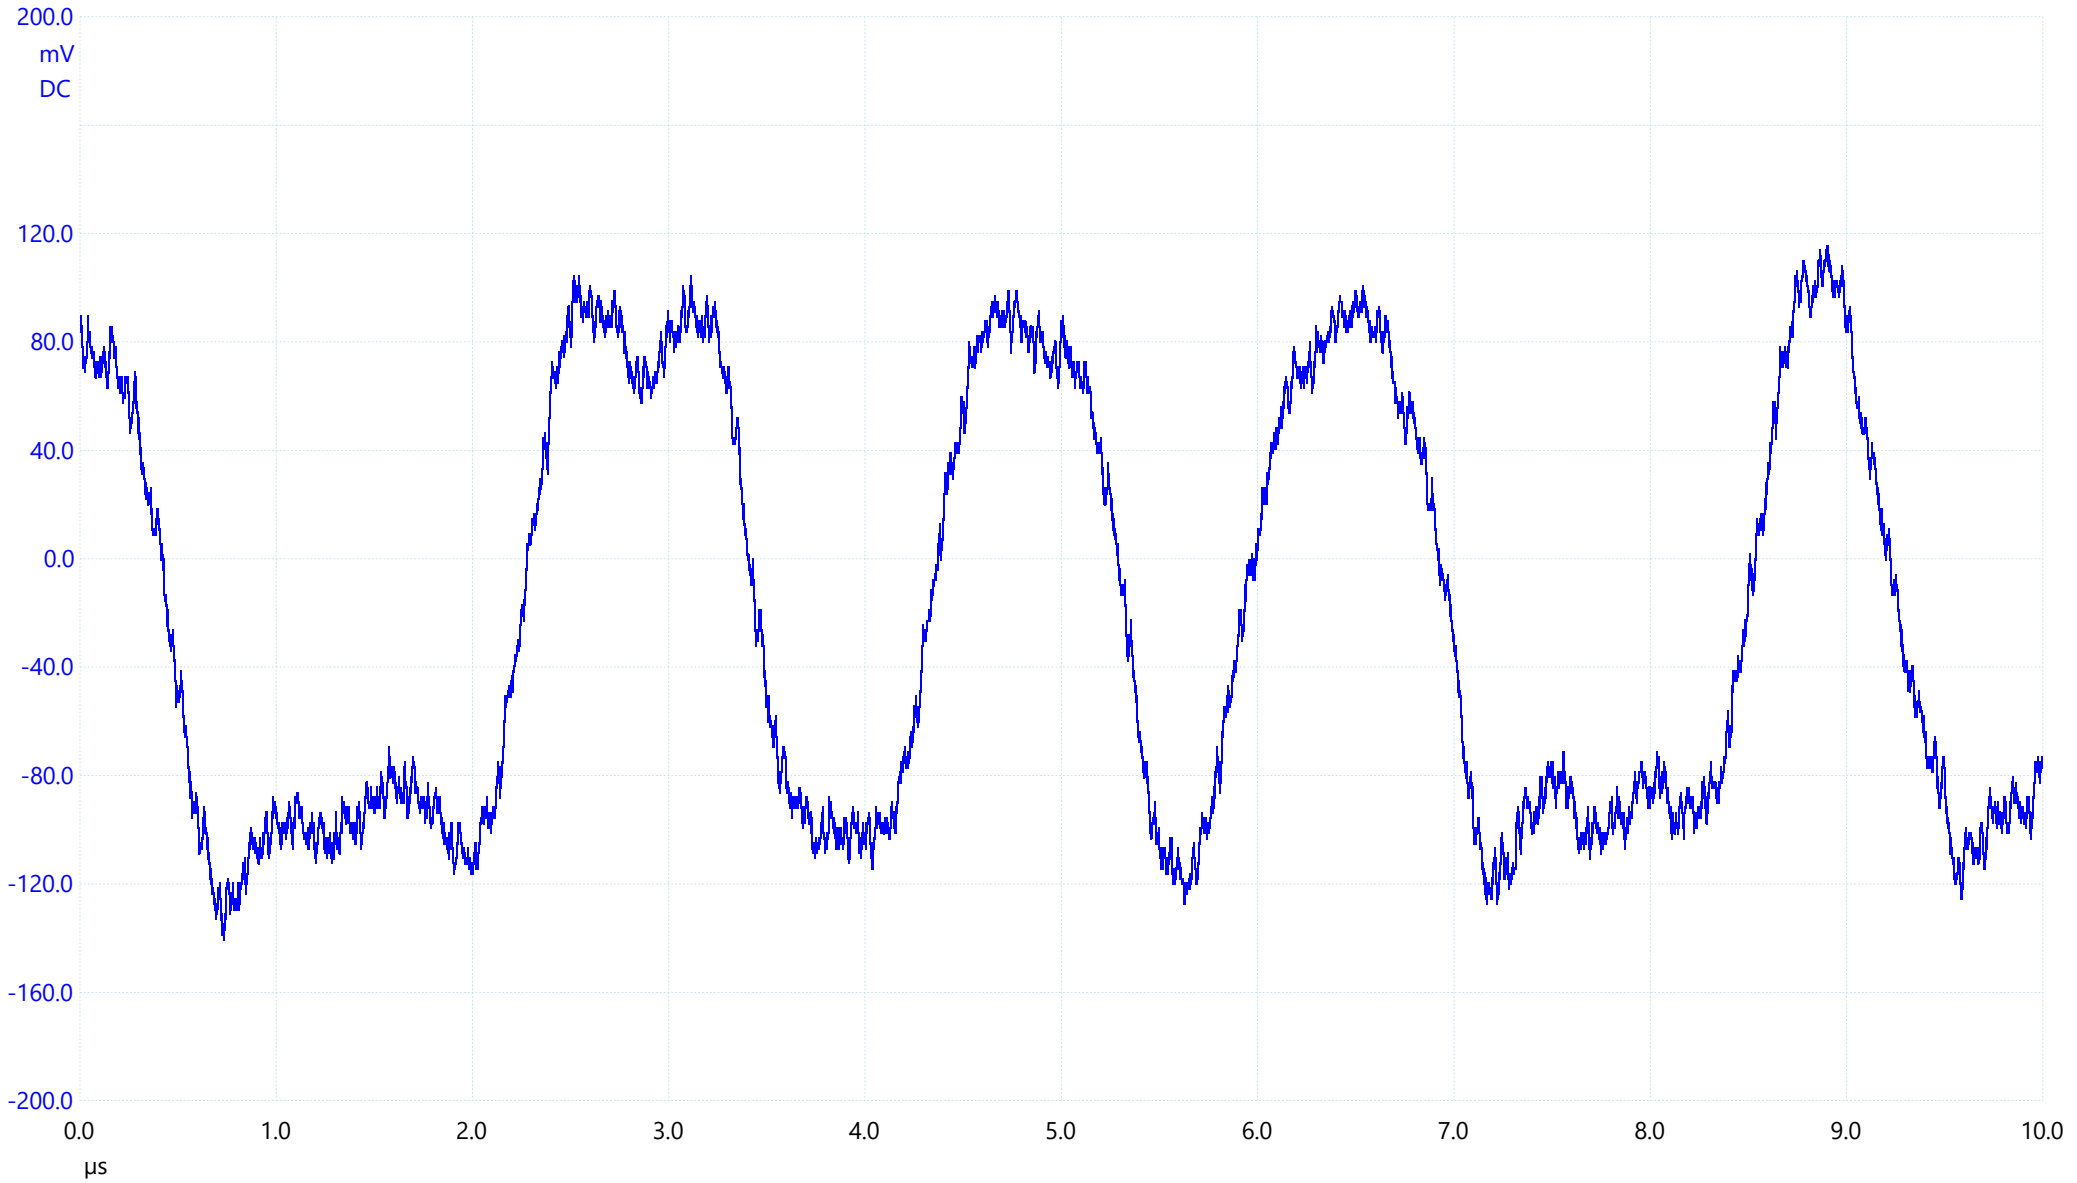

22/12/2020 12:01:53

| Channel | Name | Span | Value | Min | Max | Average | σ |
|---------|--------------|-------------|-----------|-----------|-----------|----------|----------|
| A | Peak To Peak | Whole trace | 289.6 mV | 266.3 mV | 308.3 mV | 287.5 mV | 11.7 mV |
| A | Maximum | Whole trace | 130.8 mV | 126.1 mV | 149.5 mV | 135.5 mV | 6.928 mV |
| A | Minimum | Whole trace | -158.8 mV | -163.5 mV | -140.1 mV | -152 mV | 8.188 mV |

22/12/2020 12:02:28

| Channel | Name | Span | Value | Min | Max | Average | σ |
|---------|--------------|-------------|-----------|-----------|-----------|----------|----------|
| A | Peak To Peak | Whole trace | 266.3 mV | 261.6 mV | 313 mV | 285.6 mV | 13.67 mV |
| A | Maximum | Whole trace | 126.1 mV | 126.1 mV | 149.5 mV | 136.6 mV | 7.249 mV |
| A | Minimum | Whole trace | -140.1 mV | -172.8 mV | -135.5 mV | -149 mV | 10.38 mV |

22/12/2020 12:03:39

| Channel | Name | Span | Value | Min | Max | Average | σ |
|---------|--------------|-------------|-----------|-----------|-----------|-----------|----------|
| A | Peak To Peak | Whole trace | 256 mV | 246.6 mV | 270.9 mV | 256.7 mV | 9.455 mV |
| A | Maximum | Whole trace | 115.8 mV | 114 mV | 138.3 mV | 125 mV | 8.191 mV |
| A | Minimum | Whole trace | -140.1 mV | -147.6 mV | -119.6 mV | -131.7 mV | 8.686 mV |

22/12/2020 12:03:59

| Channel | Name | Span | Value | Min | Max | Average | σ |
|---------|--------------|-------------|-----------|-----------|-----------|-----------|----------|
| A | Peak To Peak | Whole trace | 252.3 mV | 242.9 mV | 291.5 mV | 263.1 mV | 10.01 mV |
| A | Maximum | Whole trace | 121.5 mV | 112.1 mV | 143.9 mV | 127.2 mV | 6.709 mV |
| A | Minimum | Whole trace | -130.8 mV | -147.6 mV | -121.5 mV | -135.9 mV | 7.221 mV |