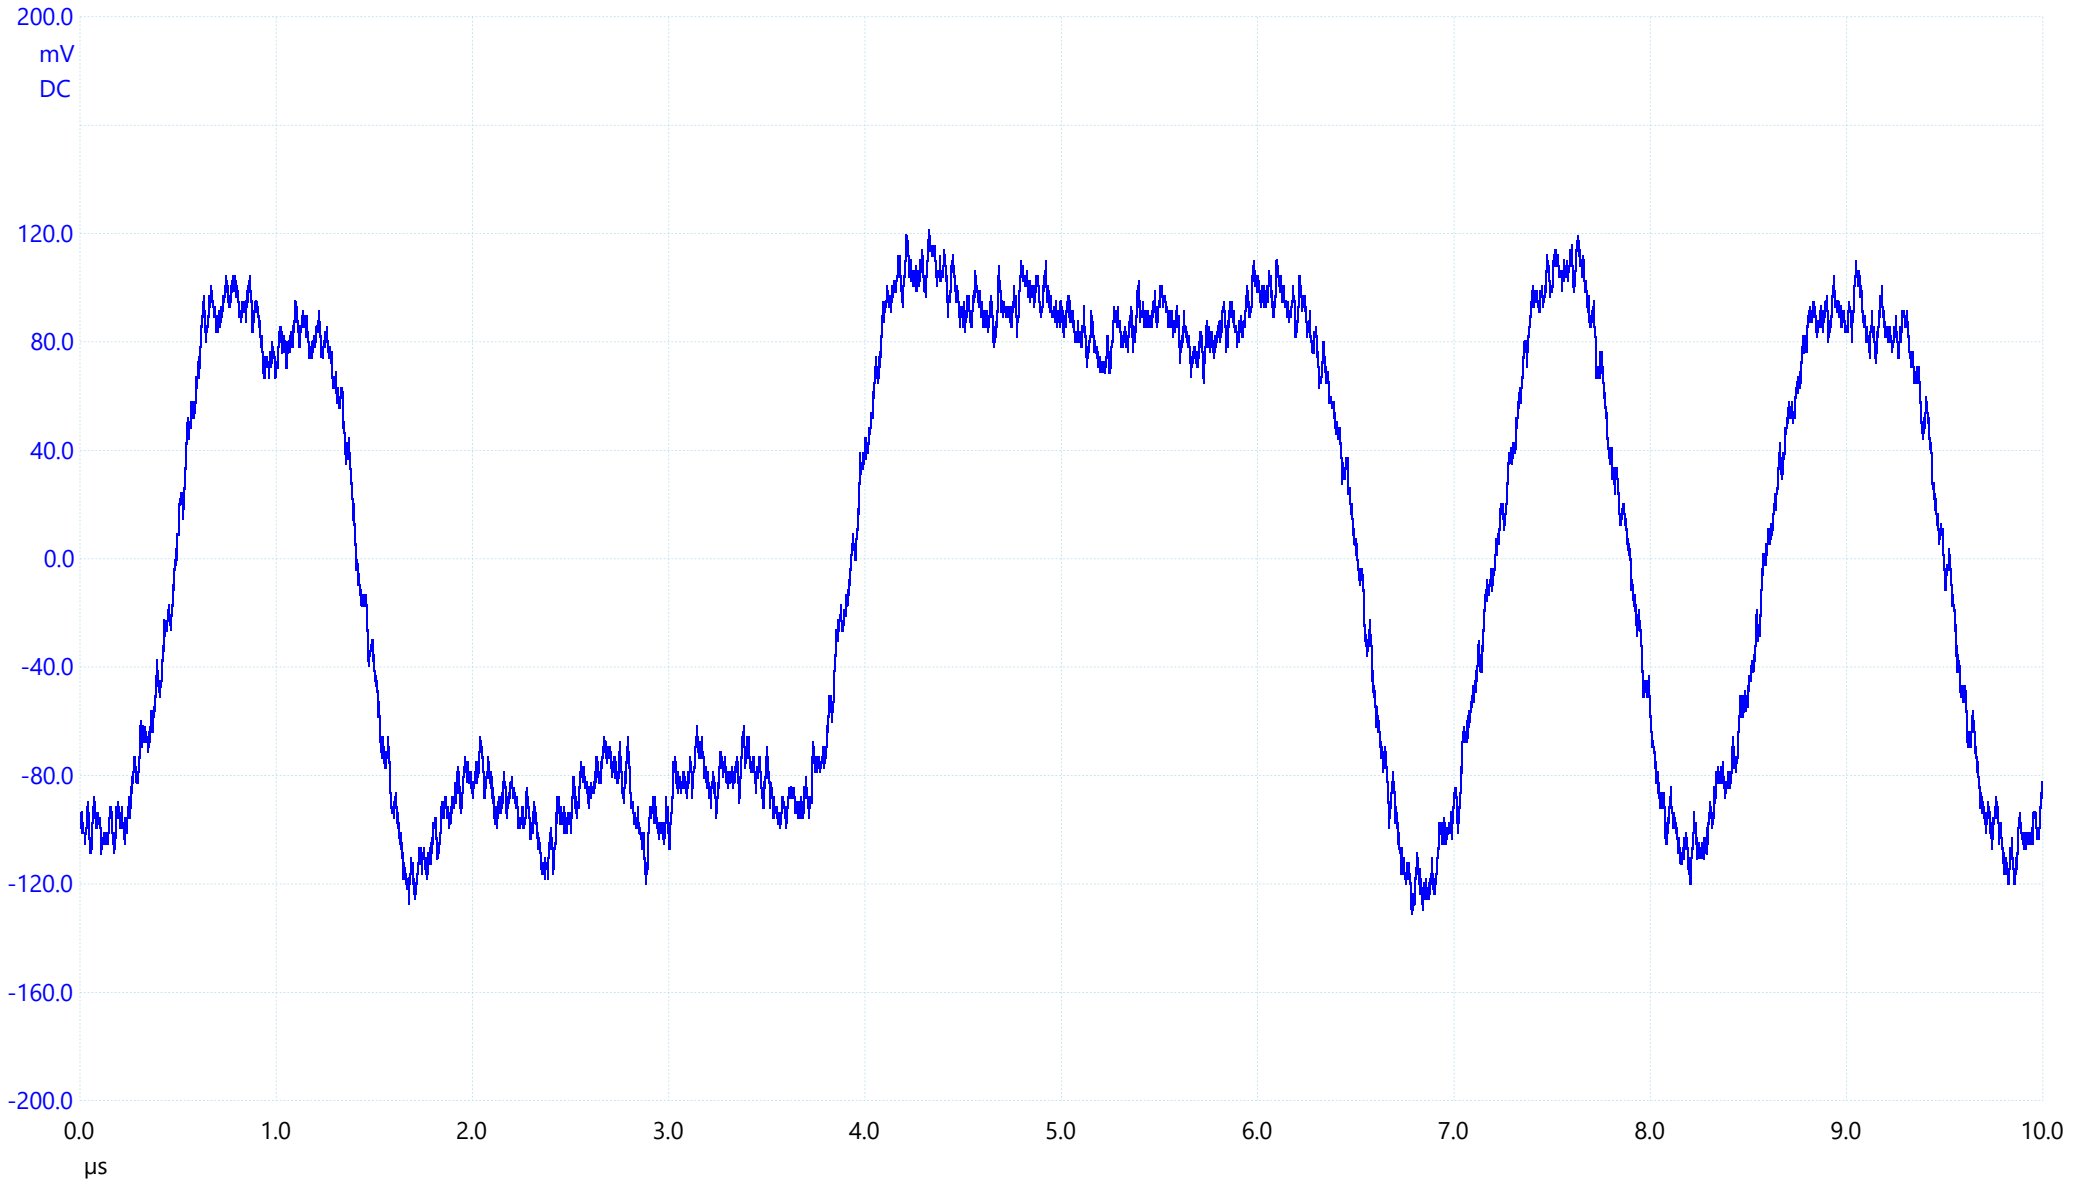

22/12/2020 12:01:53

| Channel | Name | Span | Value | Min | Max | Average | σ |
|---------|--------------|-------------|-----------|-----------|-----------|----------|----------|
| A | Peak To Peak | Whole trace | 289.6 mV | 266.3 mV | 308.3 mV | 287.5 mV | 11.7 mV |
| A | Maximum | Whole trace | 130.8 mV | 126.1 mV | 149.5 mV | 135.5 mV | 6.928 mV |
| A | Minimum | Whole trace | -158.8 mV | -163.5 mV | -140.1 mV | -152 mV | 8.188 mV |

22/12/2020 12:02:28

| Channel | Name | Span | Value | Min | Max | Average | σ |
|---------|--------------|-------------|-----------|-----------|-----------|----------|----------|
| A | Peak To Peak | Whole trace | 266.3 mV | 261.6 mV | 313 mV | 285.6 mV | 13.67 mV |
| A | Maximum | Whole trace | 126.1 mV | 126.1 mV | 149.5 mV | 136.6 mV | 7.249 mV |
| A | Minimum | Whole trace | -140.1 mV | -172.8 mV | -135.5 mV | -149 mV | 10.38 mV |

22/12/2020 12:03:39

| Channel | Name | Span | Value | Min | Max | Average | σ |
|---------|--------------|-------------|-----------|-----------|-----------|-----------|----------|
| A | Peak To Peak | Whole trace | 256 mV | 246.6 mV | 270.9 mV | 256.7 mV | 9.455 mV |
| A | Maximum | Whole trace | 115.8 mV | 114 mV | 138.3 mV | 125 mV | 8.191 mV |
| A | Minimum | Whole trace | -140.1 mV | -147.6 mV | -119.6 mV | -131.7 mV | 8.686 mV |

22/12/2020 12:03:59

| Channel | Name | Span | Value | Min | Max | Average | σ |
|---------|--------------|-------------|-----------|-----------|-----------|-----------|----------|
| A | Peak To Peak | Whole trace | 252.3 mV | 242.9 mV | 291.5 mV | 263.1 mV | 10.01 mV |
| A | Maximum | Whole trace | 121.5 mV | 112.1 mV | 143.9 mV | 127.2 mV | 6.709 mV |
| A | Minimum | Whole trace | -130.8 mV | -147.6 mV | -121.5 mV | -135.9 mV | 7.221 mV |