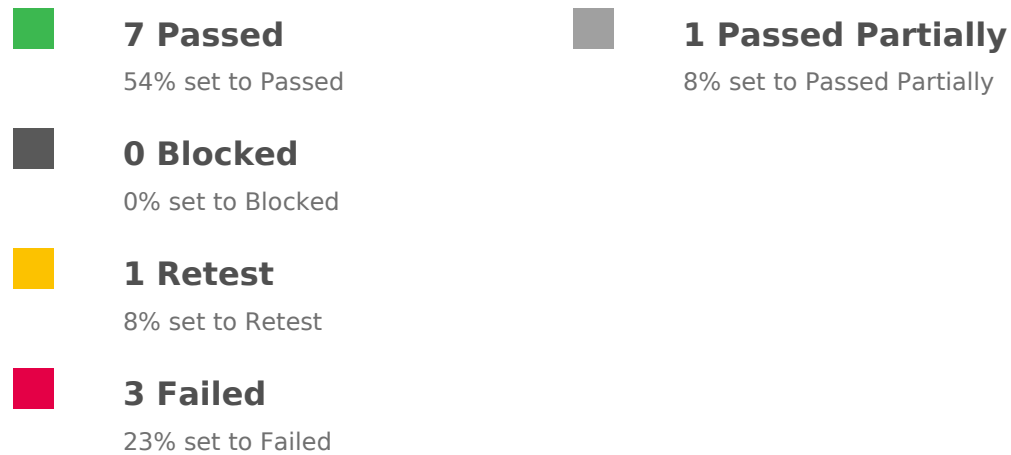

### Run: Test Run 6/14/2022

54%  
passed

1 / 13 untested (8%).

Created On

6/14/2022

---

Completed

No