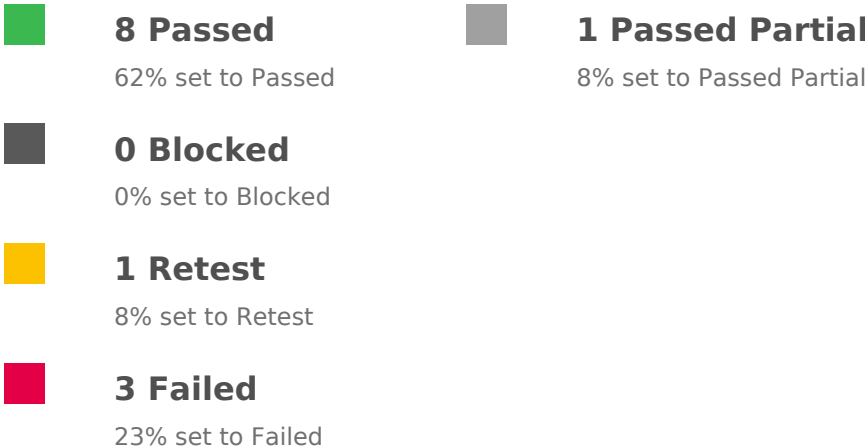

Activity

6/13/2022 - 6/14/2022:

Tuesday, June 14, 2022

Passed	Enter "Password" in small symbol	Tested by Voytovich J.
Passed	The button "Forgot pasword"	Tested by Voytovich J.
Passed	The button "Remember me"	Tested by Voytovich J.
Passed	Pasword consist only numbers	Tested by Voytovich J.
Passed..ially	Password with a special character	Marked by Voytovich J.
Passed	Pasword with infalid number of charachters (7)	Tested by Voytovich J.