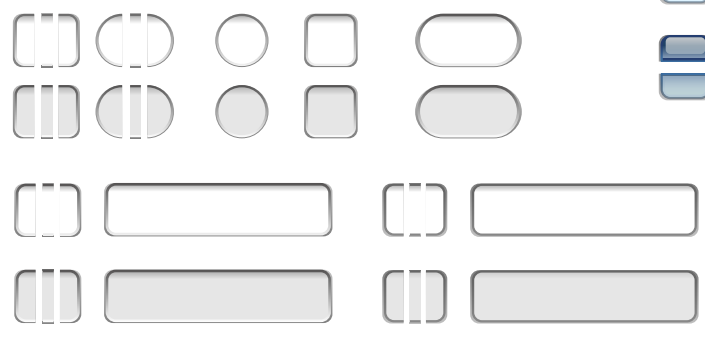

options or other 

non-current window 

Other

32x8

text blok

Window

login

log out

Restart

Power

Sleep

32x32

Window corner