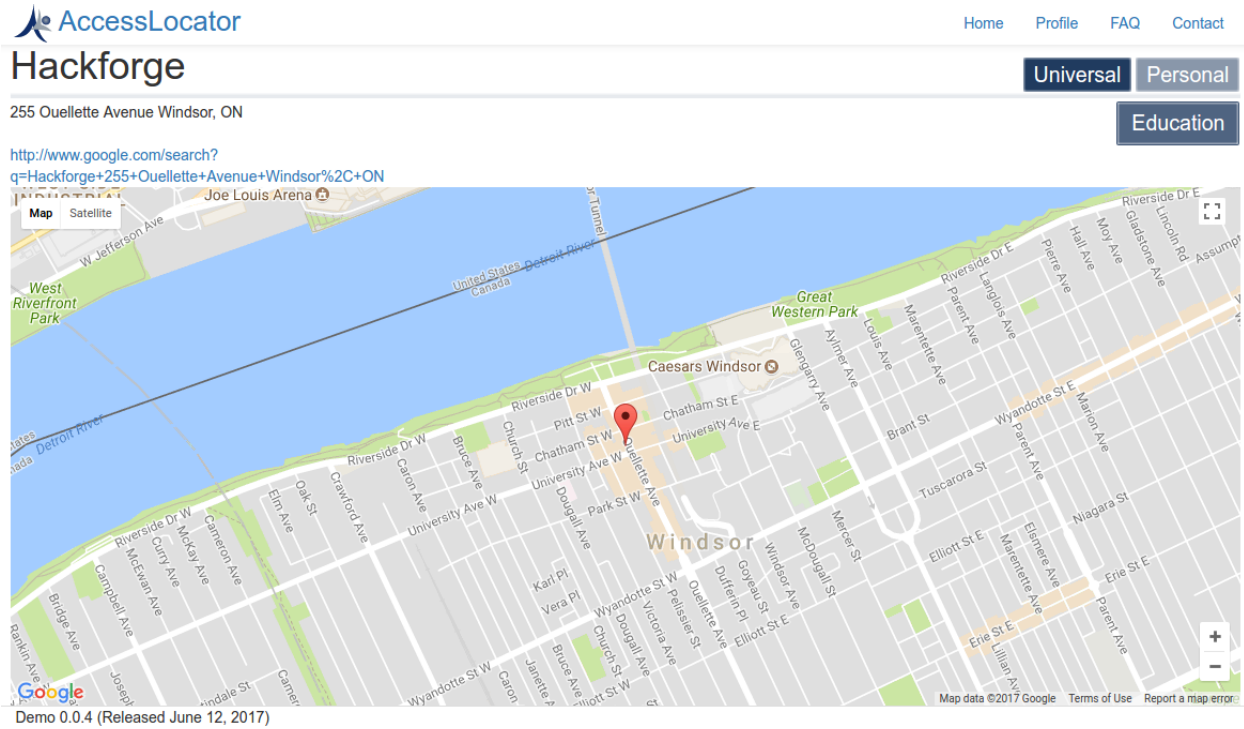

Location Report Web Pages

Issue (244): Location Report: make it so you can expand and collapse the location pop up

1. Location report page with the **marker before it gets expanded**

Updated

2. Location report page after the **marker is clicked**

- Location pin active so that clicking on it opens the rating window (rating will display in alphabetic order) beside the map. (Map area reduced)
- Clicking on the close button, closes the rating info window and expands the map.
- Clicking on the location pin again display the rating info box again as shown above.

3. Location report page when user is **not logged in** and **"Personal"** is opened.

- Clicking on the close button, closes the rating info window and expands the map.