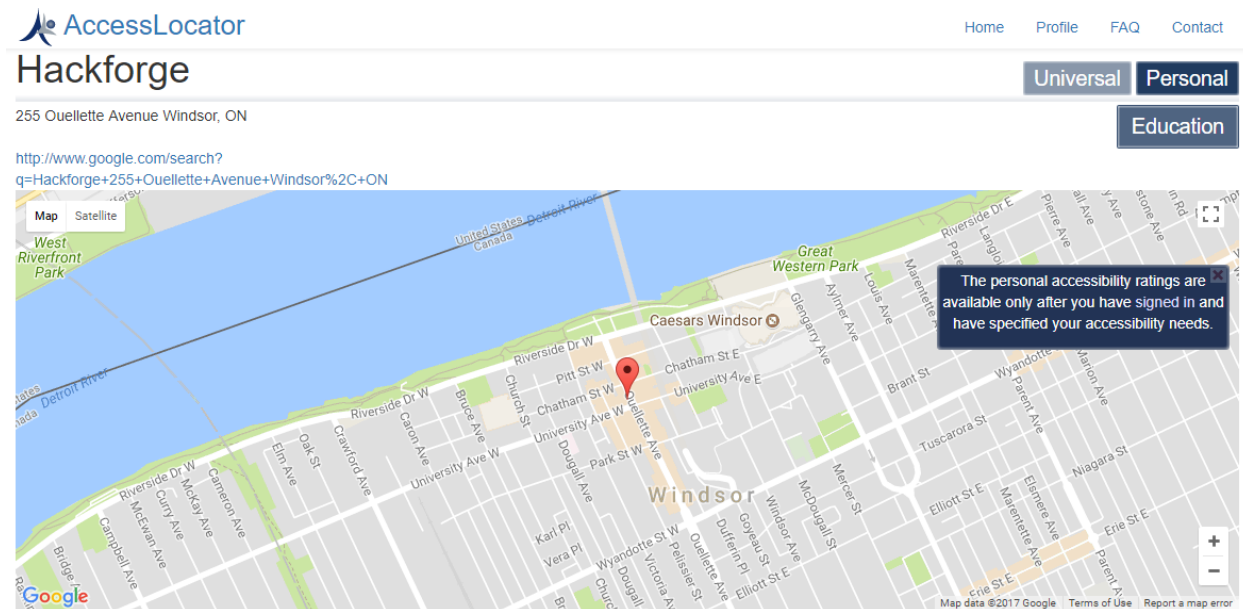

Location Report Web Pages

Issue (244): Location Report: make it so you can expand and collapse the location pop up

1. Location report page with the **marker before it gets expanded**

Updated

2. Location report page after the **marker is clicked**

- Location pin active so that clicking on it opens the rating window (rating will display in alphabetic order) beside the map. (Map area reduced)
- Clicking on the close button, closes the rating info window and expands the map.
- Clicking on the location pin again display the rating info box again as shown above.

3. Location report page when user is **not logged in** and **"Personal"** is opened.

- Clicking on the close button, closes the rating info window and expands the map.