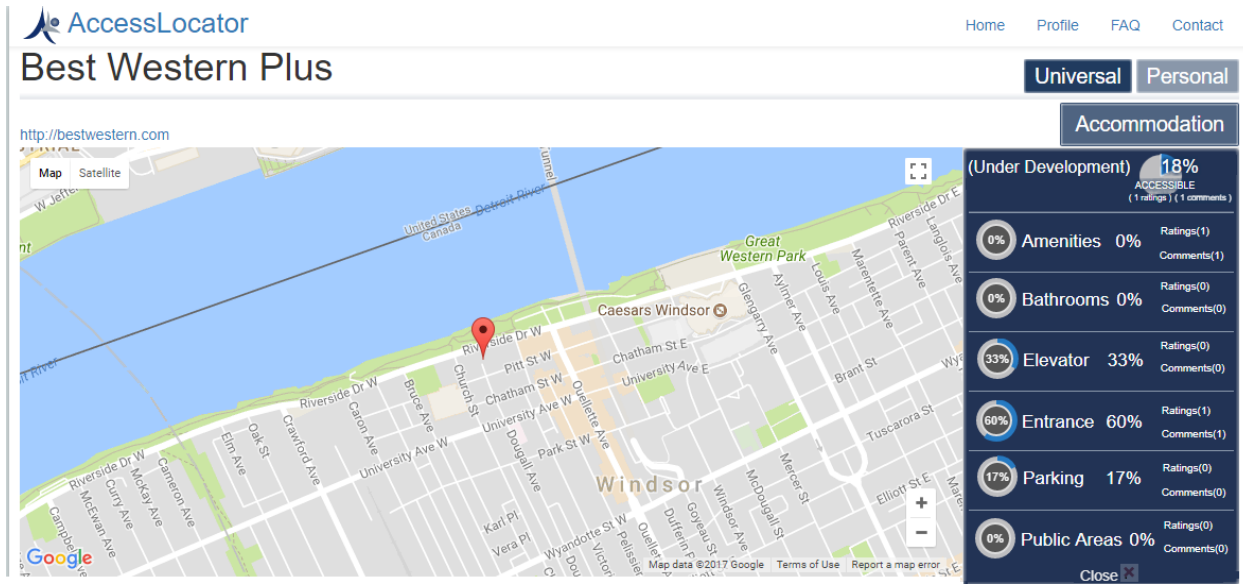

Location Report Web Pages

Issue (244): Location Report: make it so you can expand and collapse the location pop up

1. Location report page with the **marker before it gets expanded**

Updated

2. Location report page after the **marker is clicked**

- Location pin active so that clicking on it opens the rating window (rating will display in alphabetic order) beside the map. (Map area reduced)
- Clicking on the close button, closes the rating info window and expands the map.
- Clicking on the location pin again display the rating info box again as shown above.

3. Location report page when user is **not logged in** and **"Personal"** is opened.

- Clicking on the close button, closes the rating info window and expands the map.