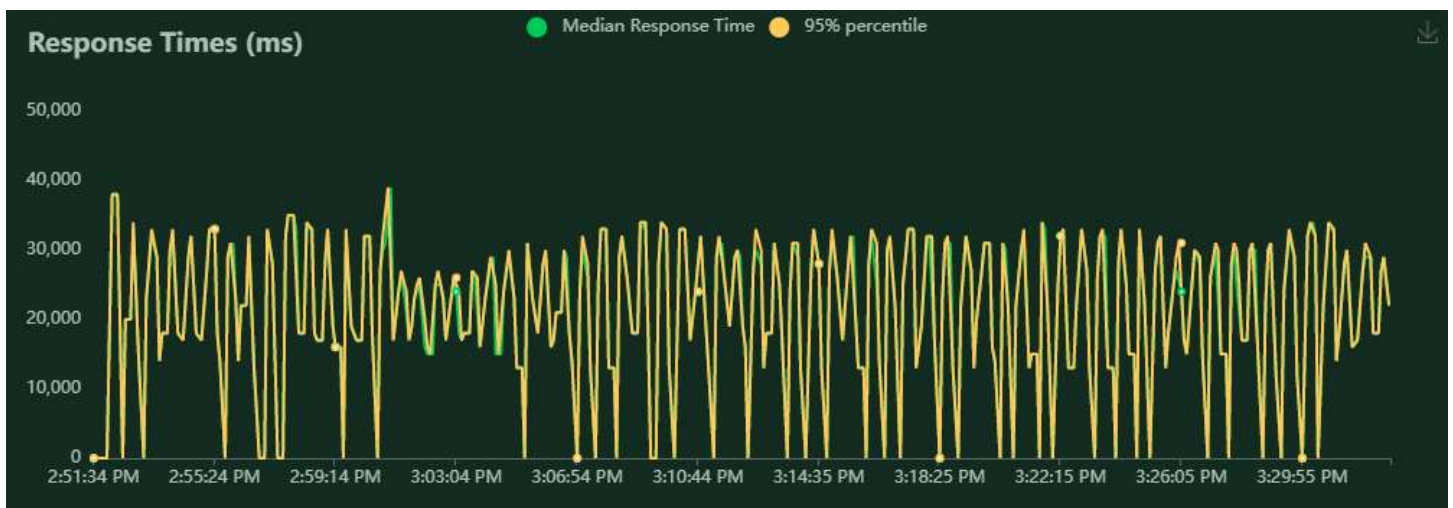

Locust Test Report

During: 7/4/2022, 2:51:31 PM - 7/4/2022, 3:32:33 PM

Target Host: http://52.203.15.233:8000

Script: locustfile.py

Request Statistics

Method	Name	# Requests	# Fails	Average (ms)	Min (ms)	Max (ms)	Average size (bytes)	RPS	Failures/s
POST	/raw-data/current-snapshot/	477	0	26978	12130	38535	288	0.2	0.0
	Aggregated	477	0	26978	12130	38535	288	0.2	0.0

Response Time Statistics

Method	Name	50%ile (ms)	60%ile (ms)	70%ile (ms)	80%ile (ms)	90%ile (ms)	95%ile (ms)	99%ile (ms)	100%ile (ms)
POST	/raw-data/current-snapshot/	30000	31000	32000	32000	33000	33000	37000	39000
	Aggregated	30000	31000	32000	32000	33000	33000	37000	39000

Charts

Final ratio

Ratio per User class

- 100.0% QuickstartUser
 - 100.0% raw_data_request

Total ratio

- 100.0% QuickstartUser
 - 100.0% raw_data_request