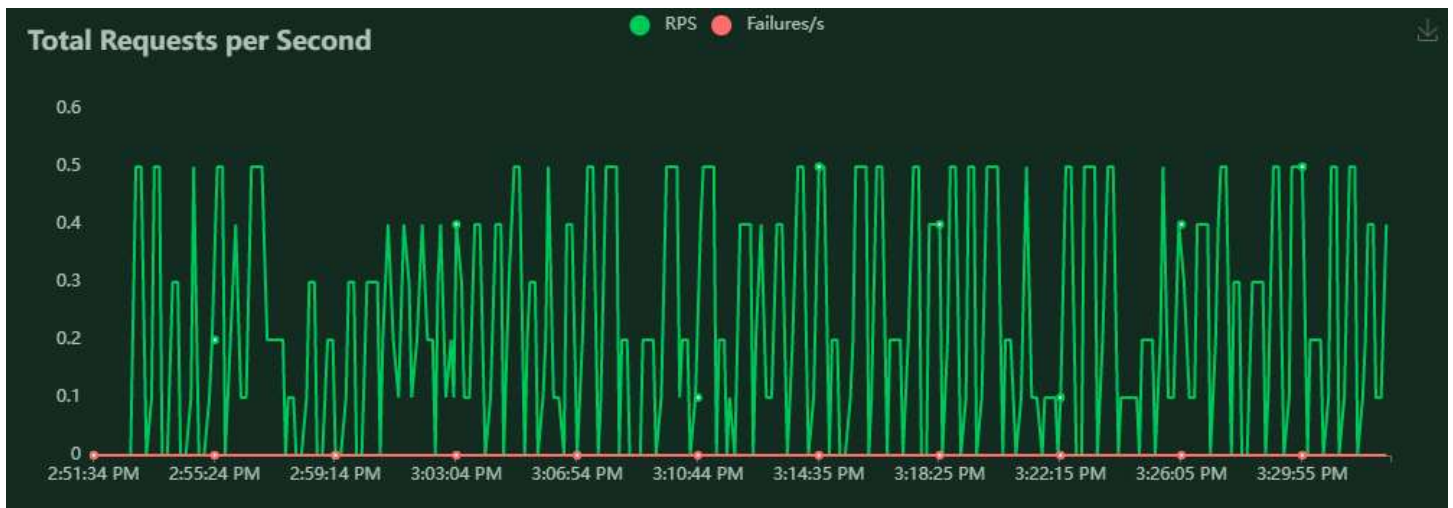

Locust Test Report

During: 7/4/2022, 2:51:31 PM - 7/4/2022, 3:32:33 PM

Target Host: http://52.203.15.233:8000

Script: locustfile.py

Request Statistics

Method	Name	# Requests	# Fails	Average (ms)	Min (ms)	Max (ms)	Average size (bytes)	RPS	Failures/s
POST	/raw-data/current-snapshot/	477	0	26978	12130	38535	288	0.2	0.0
	Aggregated	477	0	26978	12130	38535	288	0.2	0.0

Response Time Statistics

Method	Name	50%ile (ms)	60%ile (ms)	70%ile (ms)	80%ile (ms)	90%ile (ms)	95%ile (ms)	99%ile (ms)	100%ile (ms)
POST	/raw-data/current-snapshot/	30000	31000	32000	32000	33000	33000	37000	39000
	Aggregated	30000	31000	32000	32000	33000	33000	37000	39000

Charts

Final ratio

Ratio per User class

- 100.0% QuickstartUser
 - 100.0% raw_data_request

Total ratio

- 100.0% QuickstartUser
 - 100.0% raw_data_request