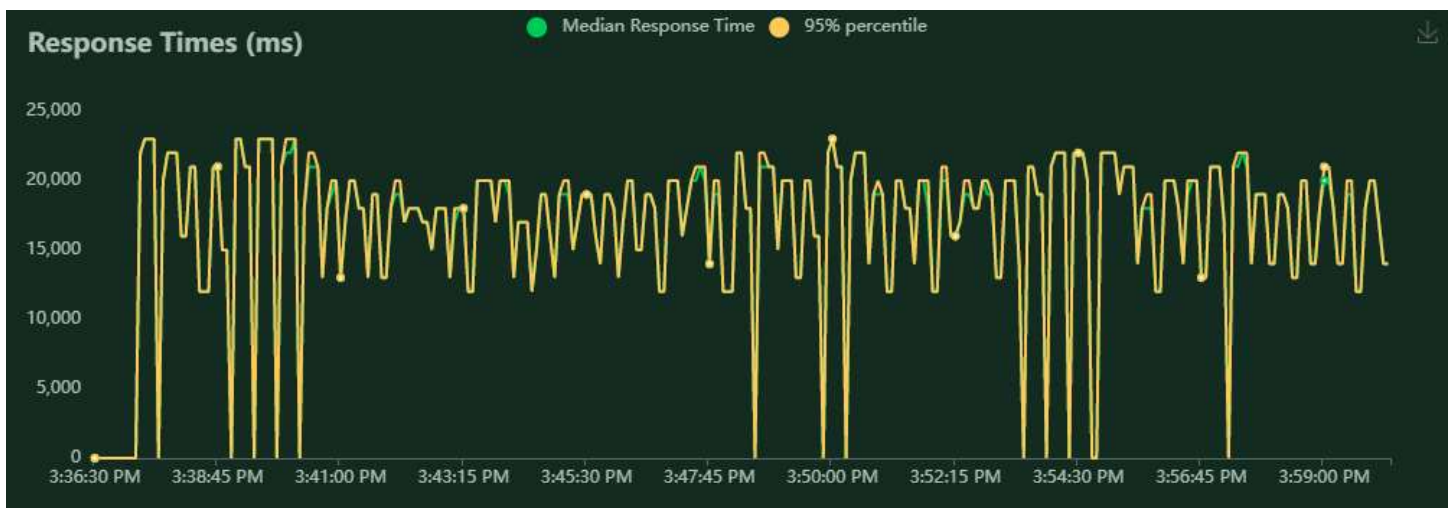

Locust Test Report

During: 7/4/2022, 3:36:28 PM - 7/4/2022, 4:00:11 PM

Target Host: http://52.203.15.233:8000

Script: locustfile.py

Request Statistics

Method	Name	# Requests	# Fails	Average (ms)	Min (ms)	Max (ms)	Average size (bytes)	RPS	Failures/s
POST	/raw-data/current-snapshot/	249	0	18780	11750	25163	288	0.2	0.0
	Aggregated	249	0	18780	11750	25163	288	0.2	0.0

Response Time Statistics

Method	Name	50%ile (ms)	60%ile (ms)	70%ile (ms)	80%ile (ms)	90%ile (ms)	95%ile (ms)	99%ile (ms)	100%ile (ms)
POST	/raw-data/current-snapshot/	19000	20000	20000	21000	22000	23000	25000	25000
	Aggregated	19000	20000	20000	21000	22000	23000	25000	25000

Charts

Final ratio

Ratio per User class

- 100.0% QuickstartUser
 - 100.0% raw_data_request

Total ratio

- 100.0% QuickstartUser
 - 100.0% raw_data_request