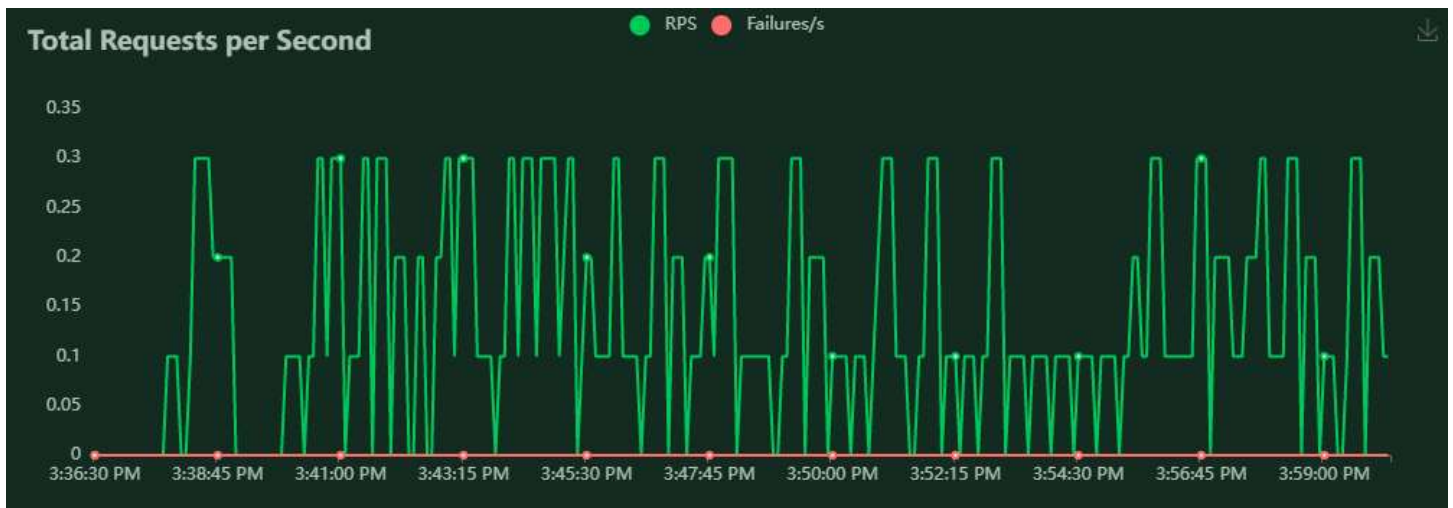

Locust Test Report

During: 7/4/2022, 3:36:28 PM - 7/4/2022, 4:00:11 PM

Target Host: http://52.203.15.233:8000

Script: locustfile.py

Request Statistics

Method	Name	# Requests	# Fails	Average (ms)	Min (ms)	Max (ms)	Average size (bytes)	RPS	Failures/s
POST	/raw-data/current-snapshot/	249	0	18780	11750	25163	288	0.2	0.0
	Aggregated	249	0	18780	11750	25163	288	0.2	0.0

Response Time Statistics

Method	Name	50%ile (ms)	60%ile (ms)	70%ile (ms)	80%ile (ms)	90%ile (ms)	95%ile (ms)	99%ile (ms)	100%ile (ms)
POST	/raw-data/current-snapshot/	19000	20000	20000	21000	22000	23000	25000	25000
	Aggregated	19000	20000	20000	21000	22000	23000	25000	25000

Charts

Final ratio

Ratio per User class

- 100.0% QuickstartUser
 - 100.0% raw_data_request

Total ratio

- 100.0% QuickstartUser
 - 100.0% raw_data_request