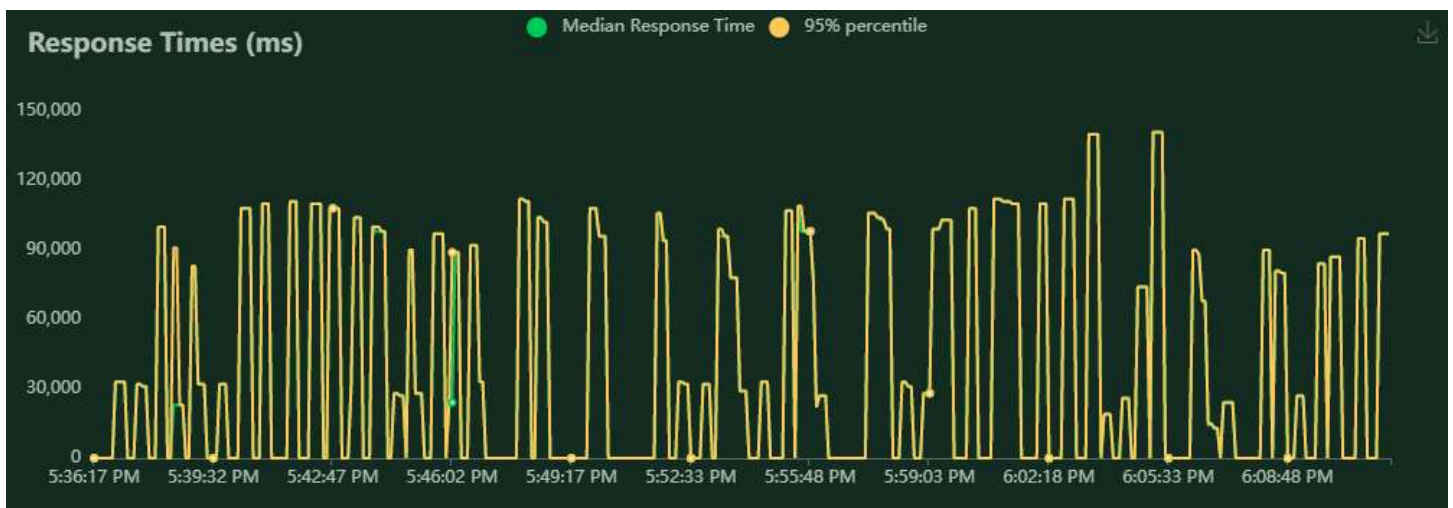

Locust Test Report

During: 7/4/2022, 5:36:17 PM - 7/4/2022, 6:11:37 PM

Target Host: http://52.203.15.233:8000

Script: locustfile.py

Request Statistics

Method	Name	# Requests	# Fails	Average (ms)	Min (ms)	Max (ms)	Average size (bytes)	RPS	Failures/s
POST	/raw-data/current-snapshot/	104	0	70989	12846	140874	287	0.0	0.0
	Aggregated	104	0	70989	12846	140874	287	0.0	0.0

Response Time Statistics

Method	Name	50%ile (ms)	60%ile (ms)	70%ile (ms)	80%ile (ms)	90%ile (ms)	95%ile (ms)	99%ile (ms)	100%ile (ms)
POST	/raw-data/current-snapshot/	89000	96000	100000	107000	110000	111000	140000	141000
	Aggregated	89000	96000	100000	107000	110000	111000	140000	141000

Charts

Final ratio

Ratio per User class

- 100.0% QuickstartUser
 - 33.3% raw_data_request_geojson
 - 66.7% raw_data_request_shapefile

Total ratio

- 100.0% QuickstartUser
 - 33.3% raw_data_request_geojson
 - 66.7% raw_data_request_shapefile