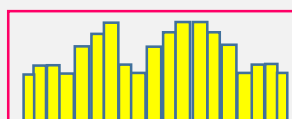

World map
Leader node/validating node
active/inactive

Node information

●Name ●Version ●Latency ●Peers ●Last Block

L	Apple	go1.4.7	334,56	4	2017/03/21 19:00:00
検	Cherry	go1.5.4	334,56	4	2017/03/21 19:00:00
検	Plum	rustc15.1	123	4	2017/03/21 19:00:00
検	Banana	rustc1.16	44,34	2	2017/03/21 19:00:00
検	Grape	go14.5	123	3	2017/03/21 19:00:00
検	Grape	go14.5	123	3	2017/03/21 19:00:00

Node information (detail)

Node Name: Apple
Node Type: Leader
Node version(os): 1.4.7
Node Latency: 334,56
Pees: 2
Pending transaction: 4000
Last block: 2017/3/12 19:00:00
Block Nmbuer: 34004
Uptime: 5hour
Transaction latencies: 300