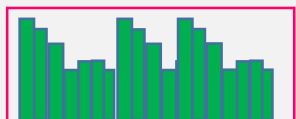

## Summary (Important item)

Best Block  
123,000

Transactions

AVG block time  
123,000

Block Time

uptime  
123,000

Block propagation

World map  
Leader node/validating node  
active/inactive