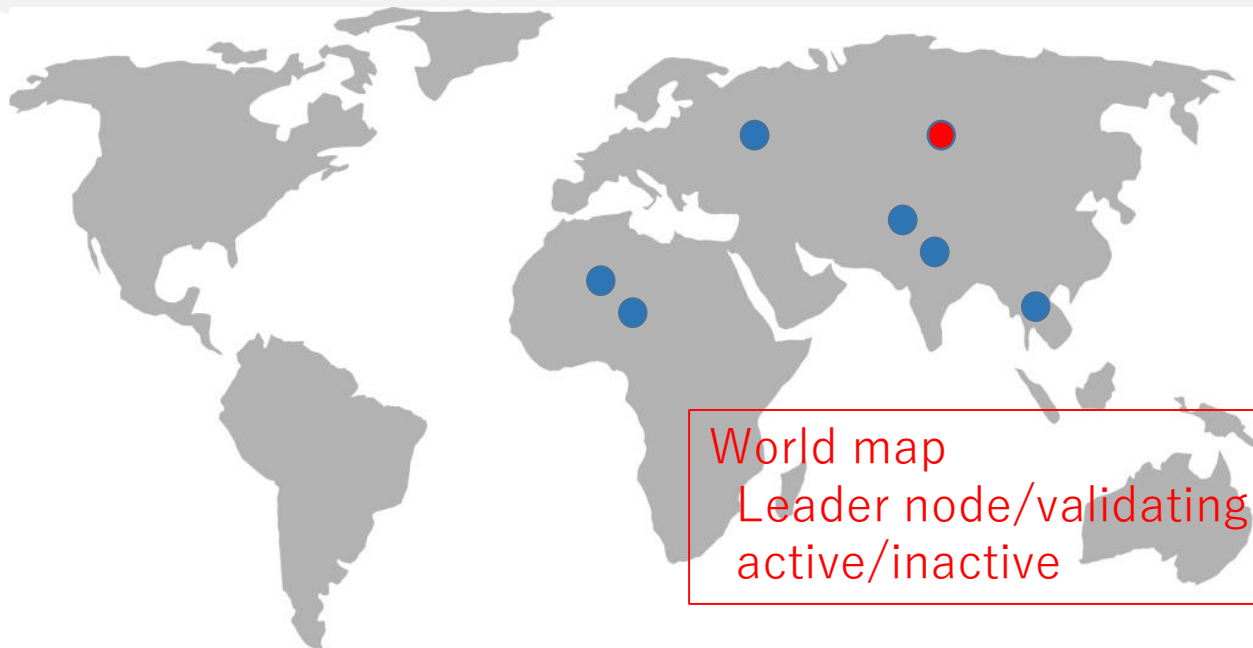

## Summary (Important item)

Best Block  
123,000

Transactions

AVG block time  
123,000

Block Time

uptime  
123,000

Block propagation

World map  
Leader node/validating node  
active/inactive